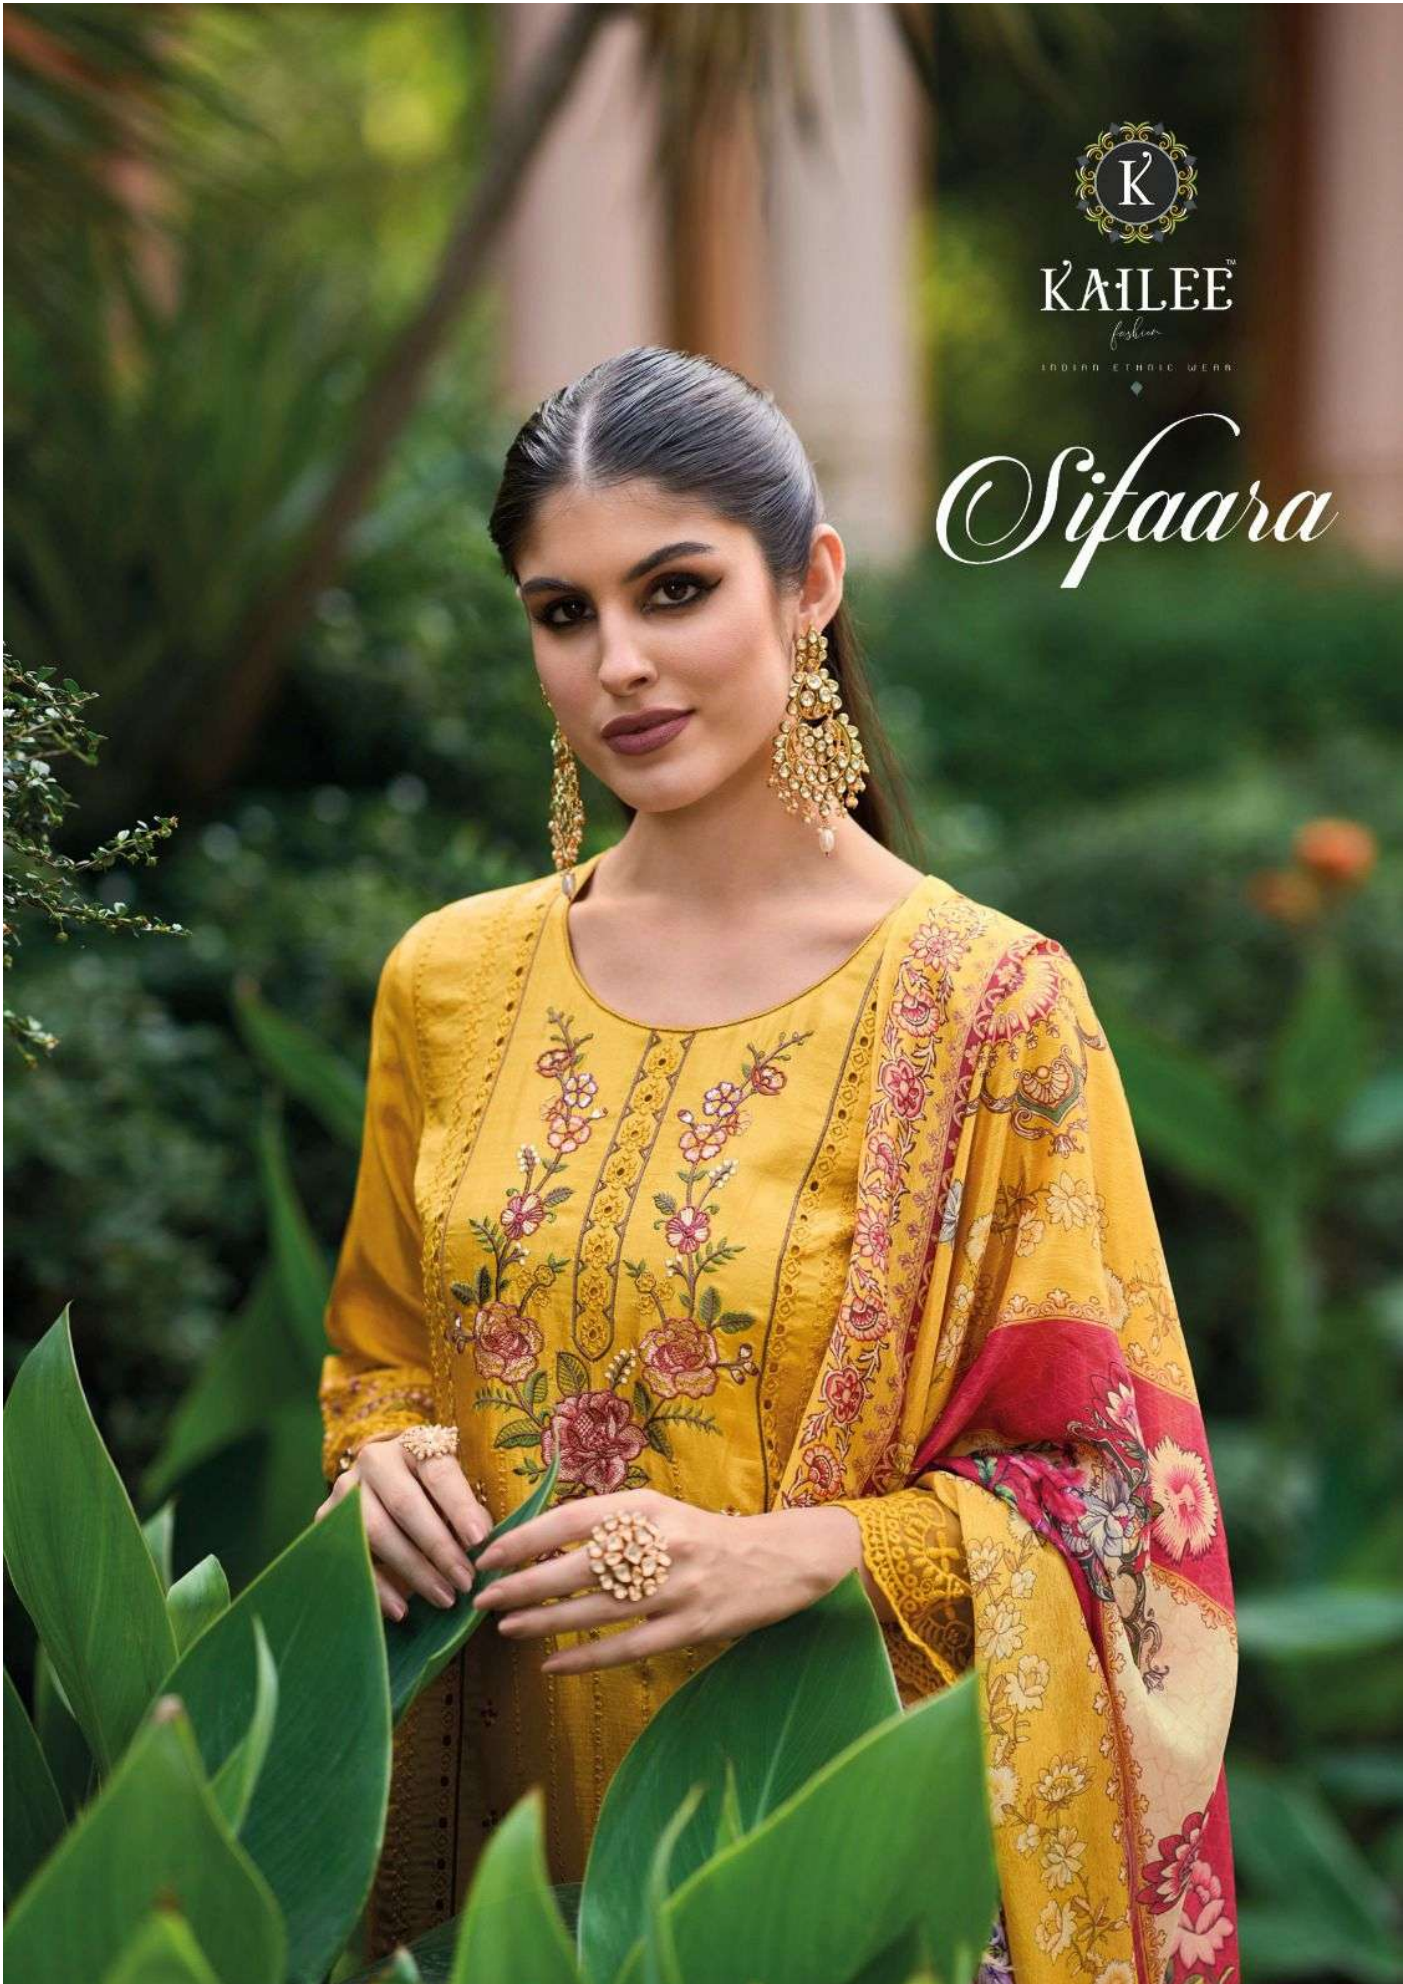

KAILEE™

fashion

INDIAN ETHNIC WEAR

Sifaara

KAILEE™

fabrics

BY THE SEASIDE MEANS

KAILEE™
fashion
INDIAN ETHNIC WEAR

42443

KAILEE

DESIGNER

42441

42442

Sifaara

42443

42444