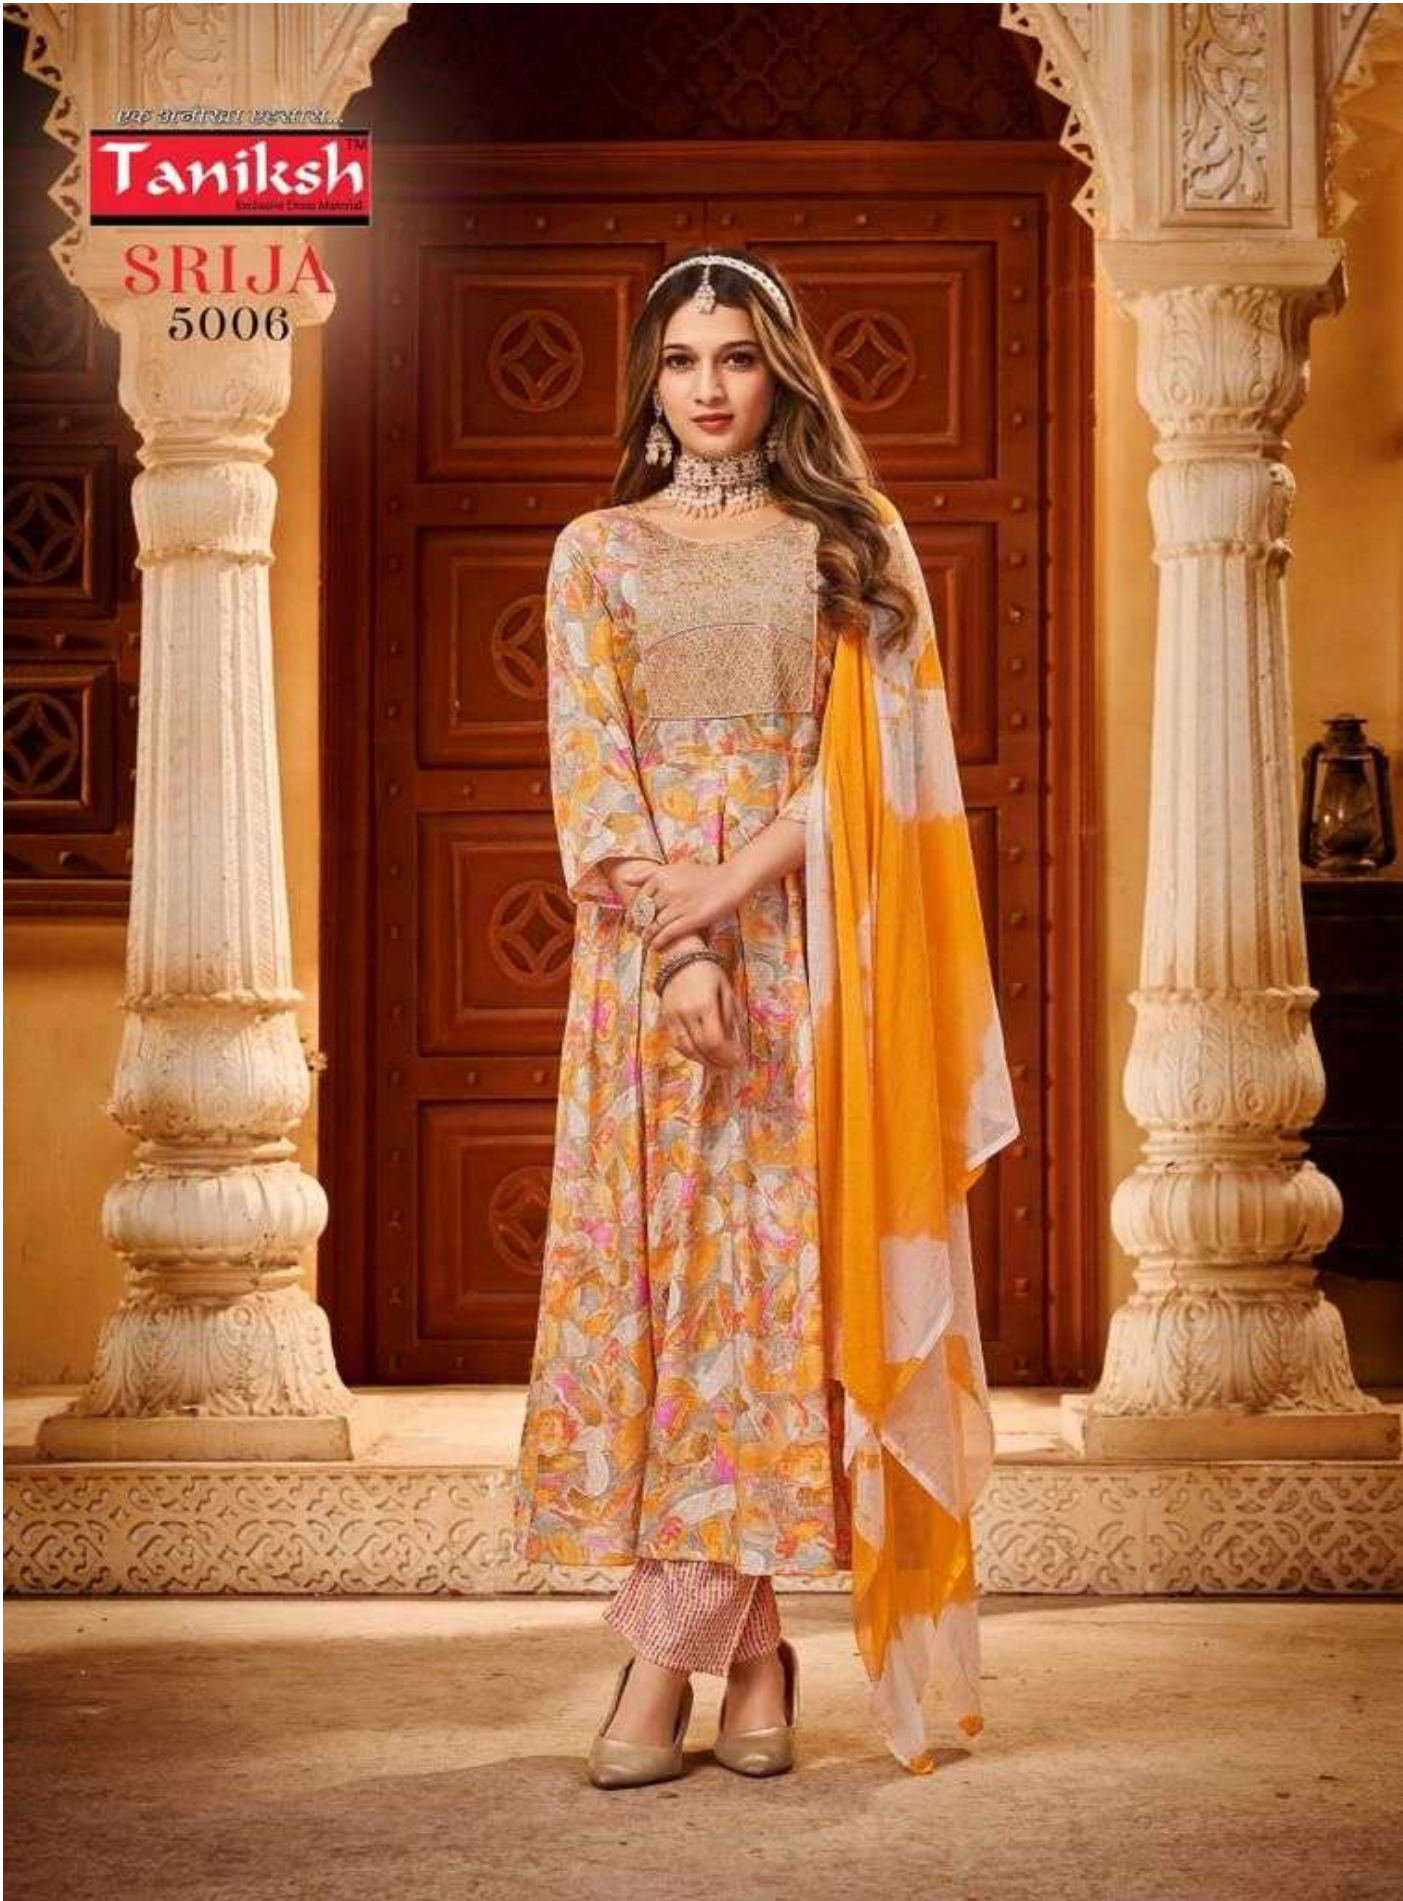

PRE-ORDERED FASHION...

Taniksh
Exclusive Dress Material

SRIJA
5006