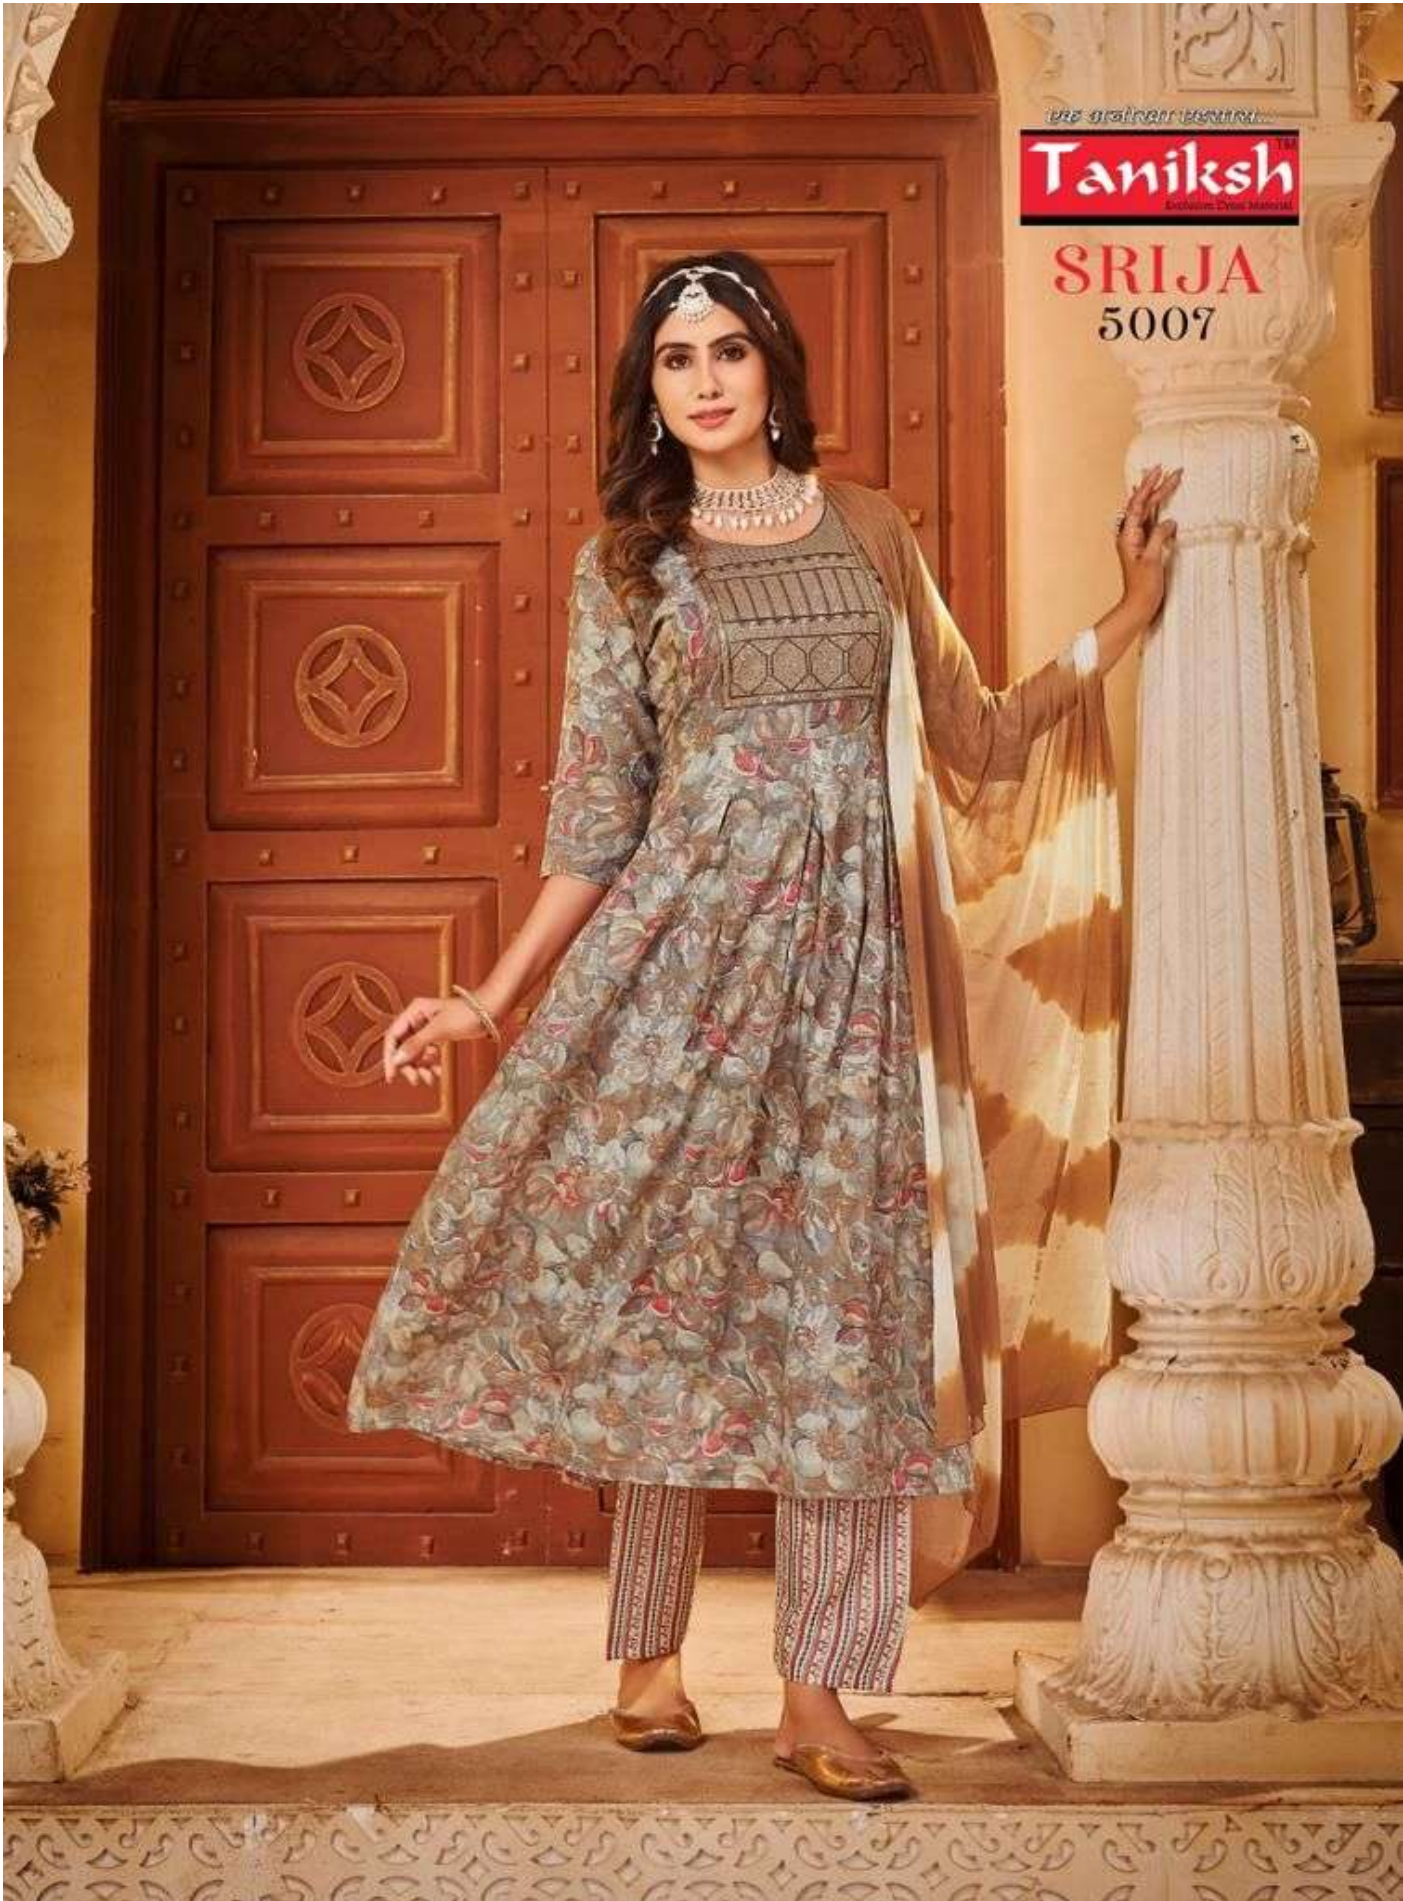

DESIGNER BRAND

Taniksh
DESIGNER BRAND

SRIJA
5007