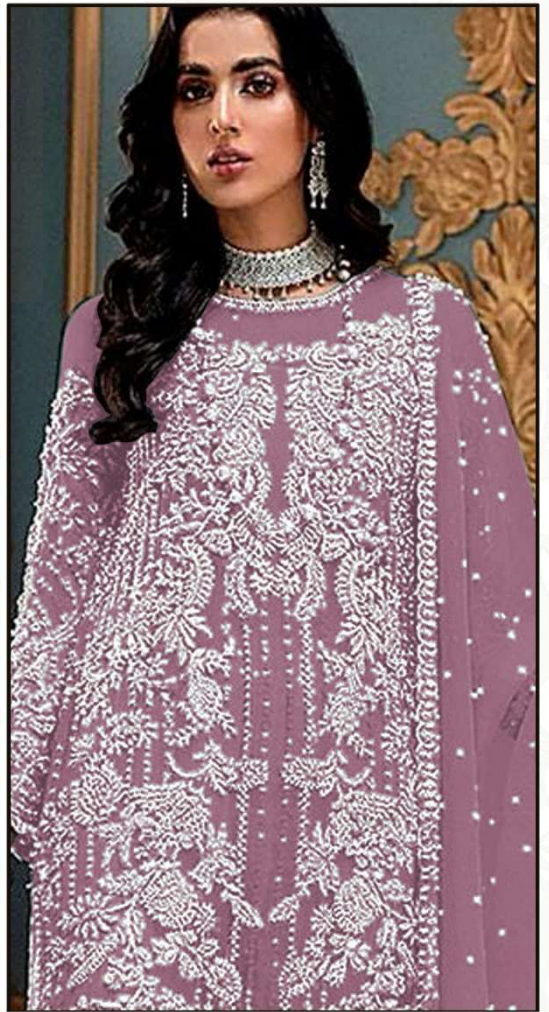

S A F A
 CREATION

SF817-A

Fabric:

- Embroidered georgette front with sequins work
- Embroidered georgette sleeves
- Embroidered tissue sleeves lace
- Embroidered tissue ghera lace
- Embroidered chiffon dupatta
- dull santoon trouser
- Embroidered tissue trouser lace.

SAPA
 CREATION

SF817-A

Fabric:

- Embroidered georgette front with sequins work
- Embroidered georgette sleeves
- Embroidered tissue sleeves lace
- Embroidered tissue ghera lace
- Embroidered chiffon dupatta
- dull santoon trouser
- Embroidered tissue trouser lace.

S A F A
 CREATION

SF817-B

Fabric:

- Embroidered georgette front with sequins work
- Embroidered georgette sleeves
- Embroidered tissue sleeves lace
- Embroidered tissue ghera lace
- Embroidered chiffon dupatta
- dull santoon trouser
- Embroidered tissue trouser lace.

S A F A
 CREATION

SF817-C

Fabric:

- Embroidered georgette front with sequins work
- Embroidered georgette sleeves
- Embroidered tissue sleeves lace
- Embroidered tissue ghera lace
- Embroidered chiffon dupatta
- dull santoon trouser
- Embroidered tissue trouser lace.