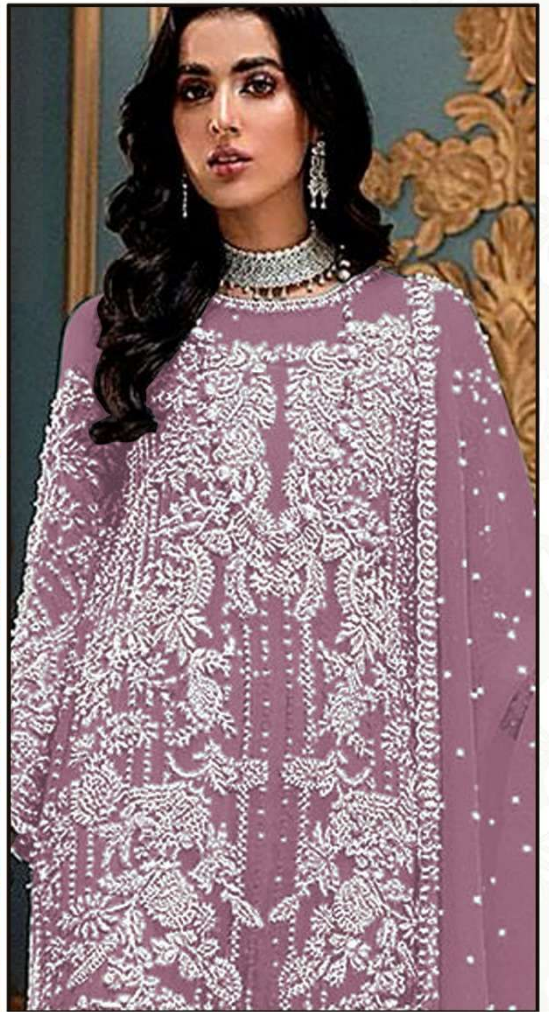

  
**S A F A**  
 CREATION

**SF817-A**

Fabric:

- Embroidered georgette front with sequins work
- Embroidered georgette sleeves
- Embroidered tissue sleeves lace
- Embroidered tissue ghera lace
- Embroidered chiffon dupatta
- dull santoon trouser
- Embroidered tissue trouser lace.

  
**SAPA**  
 CREATION

**SF817-A**

Fabric:

- Embroidered georgette front with sequins work
- Embroidered georgette sleeves
- Embroidered tissue sleeves lace
- Embroidered tissue ghera lace
- Embroidered chiffon dupatta
- dull santoon trouser
- Embroidered tissue trouser lace.

  
**S A F A**  
 CREATION

**SF817-B**

**Fabric:**

- Embroidered georgette front with sequins work
- Embroidered georgette sleeves
- Embroidered tissue sleeves lace
- Embroidered tissue ghera lace
- Embroidered chiffon dupatta
- dull santoon trouser
- Embroidered tissue trouser lace.

**SF817-D**

**Fabric:**

- Embroidered georgette front with sequins work
- Embroidered georgette sleeves
- Embroidered tissue sleeves lace
- Embroidered tissue ghera lace
- Embroidered chiffon dupatta
- dull santoon trouser
- Embroidered tissue trouser lace.