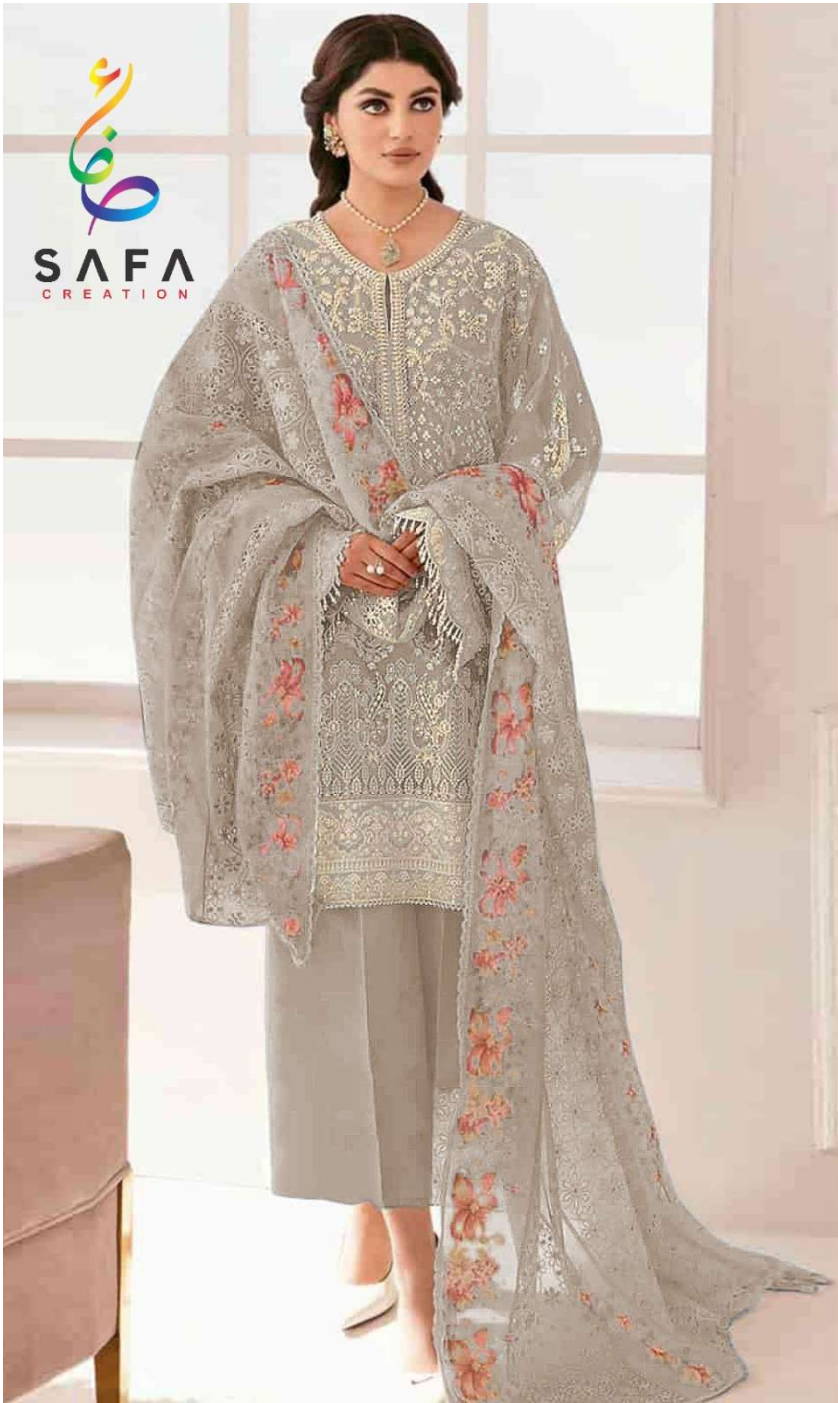

**SF815-B**

**Fabric:**

- Embroidered georgette front with sequins work
- Embroidered georgette sleeves
- Embroidered tissue sleeves lace
- Embroidered tissue ghera lace
- Embroidered chiffon dupatta
- dull santoon trouser
- Embroidered tissue trouser lace.

**SF815-C**

**Fabric:**

- Embroidered georgette front with sequins work
- Embroidered georgette sleeves
- Embroidered tissue sleeves lace
- Embroidered tissue ghera lace
- Embroidered chiffon dupatta
- dull santoon trouser
- Embroidered tissue trouser lace.

SFPK-815

**SF815-D**

**Fabric:**

- Embroidered georgette front with sequins work
- Embroidered georgette sleeves
- Embroidered tissue sleeves lace
- Embroidered tissue ghera lace
- Embroidered chiffon dupatta
- dull santoon trouser
- Embroidered tissue trouser lace.