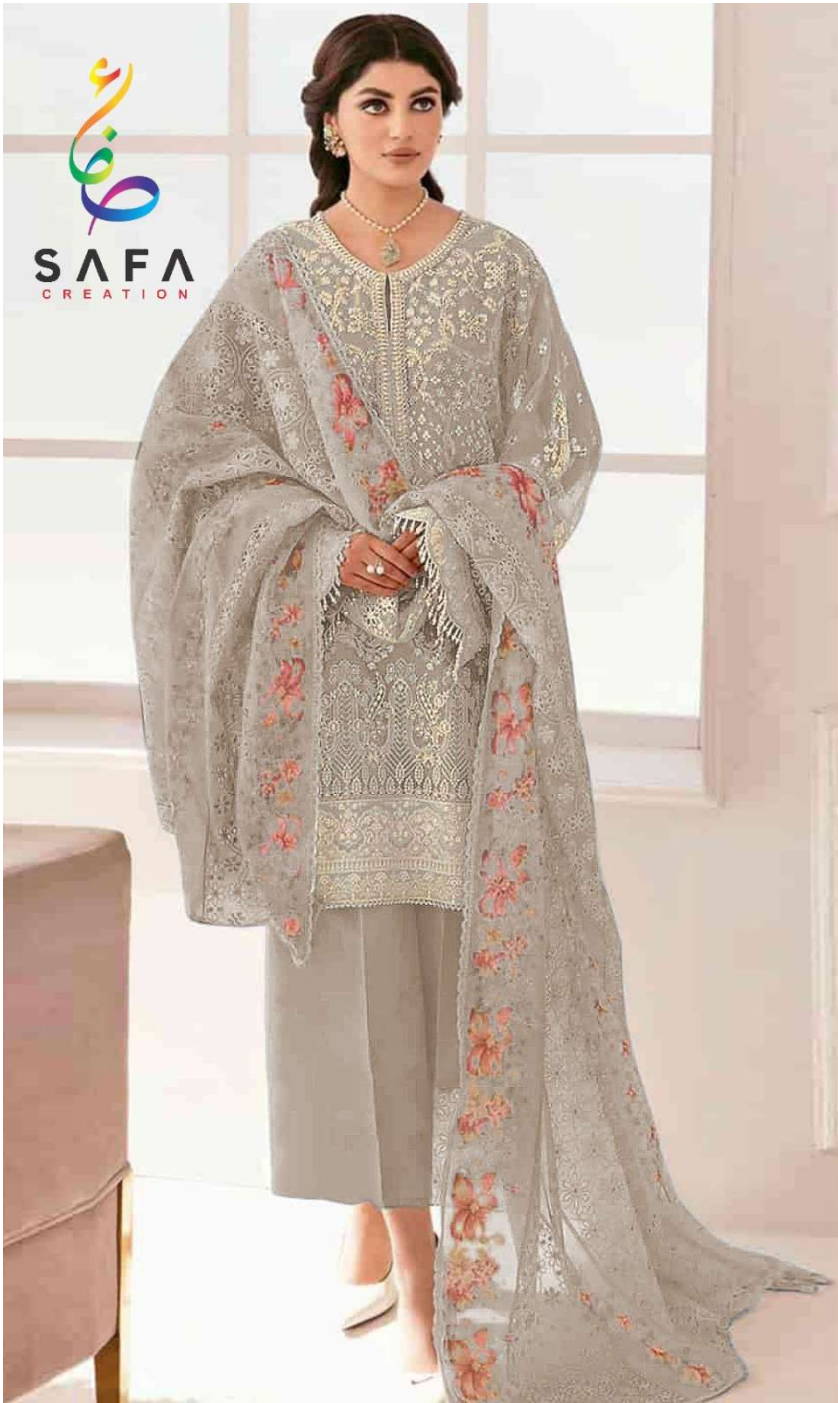

SF815-D

Fabric:

- Embroidered georgette front with sequins work
- Embroidered georgette sleeves
- Embroidered tissue sleeves lace
- Embroidered tissue ghera lace
- Embroidered chiffon dupatta
- dull santoon trouser
- Embroidered tissue trouser lace.