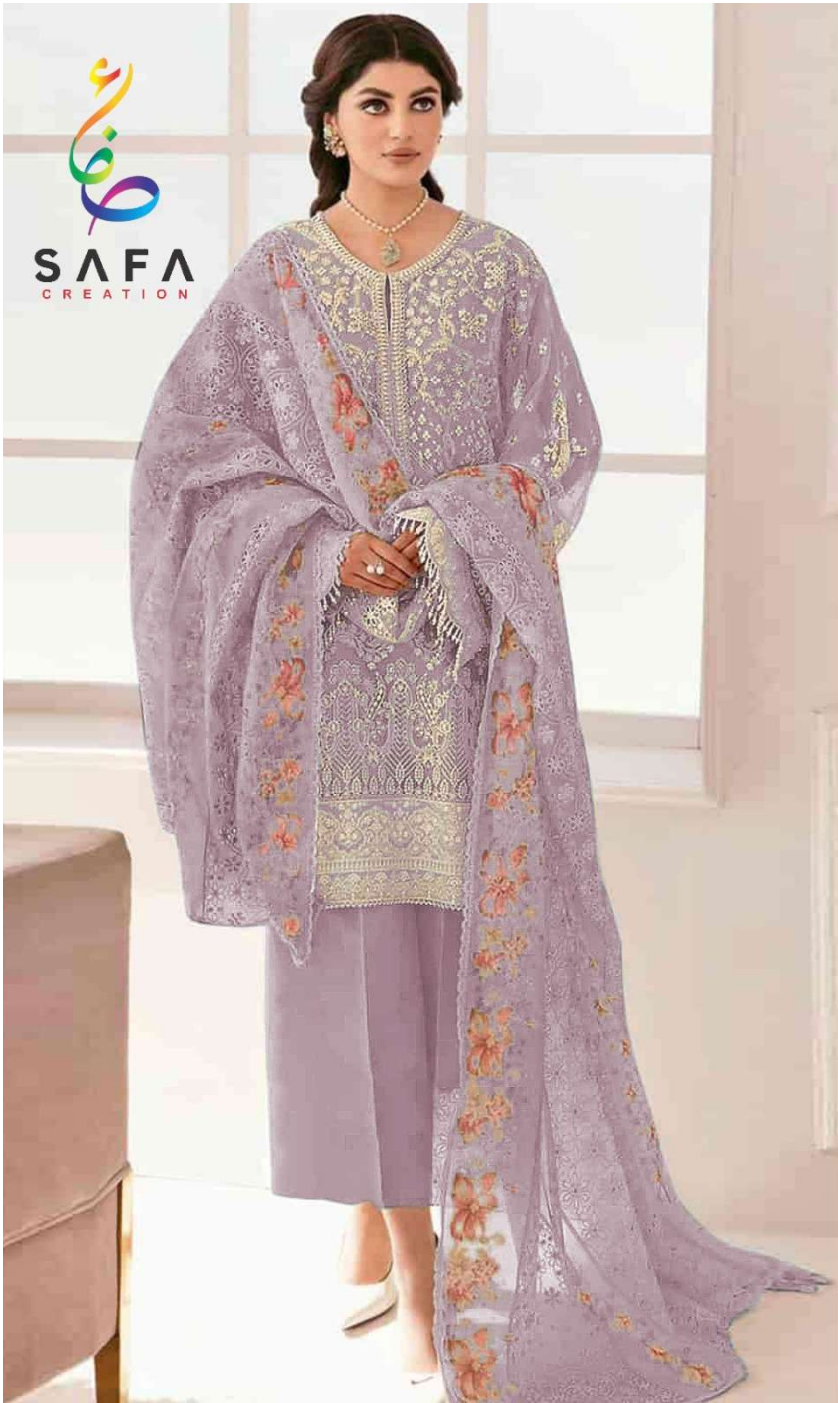

**SF815-B**

**Fabric:**

- Embroidered georgette front with sequins work
- Embroidered georgette sleeves
- Embroidered tissue sleeves lace
- Embroidered tissue ghera lace
- Embroidered chiffon dupatta
- dull santoon trouser
- Embroidered tissue trouser lace.

  
**SAFA**
  
 CREATION

**SF815-A**

**Fabric:**

- Embroidered georgette front with sequins work
- Embroidered georgette sleeves
- Embroidered tissue sleeves lace
- Embroidered tissue ghera lace
- Embroidered chiffon dupatta
- dull santoon trouser
- Embroidered tissue trouser lace.

**SF815-C**

**Fabric:**

- Embroidered georgette front with sequins work
- Embroidered georgette sleeves
- Embroidered tissue sleeves lace
- Embroidered tissue ghera lace
- Embroidered chiffon dupatta
- dull santoon trouser
- Embroidered tissue trouser lace.