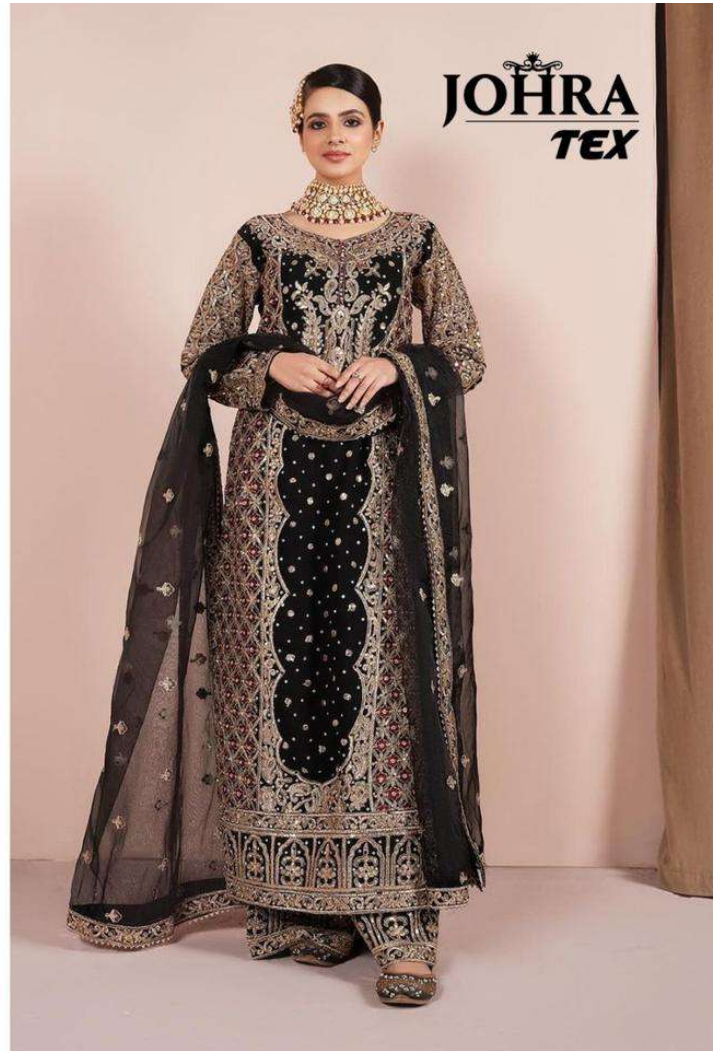

JT D.NO.135

**TOP -BLUMING HEVY GEORGETTE WITH EMBROIDERY
BOTTOM - INNER -DULL SANTOON (WORK)
DUPATTA - BUTTERFLY NET WITH EMBROIDERY WORK**

JT D.NO.135

**TOP -BLUMING HEVY GEORGETTE WITH EMBROIDERY
BOTTOM - INNER -DULL SANTOON (WORK)
DUPATTA - BUTTERFLY NET WITH EMBROIDERY WORK**