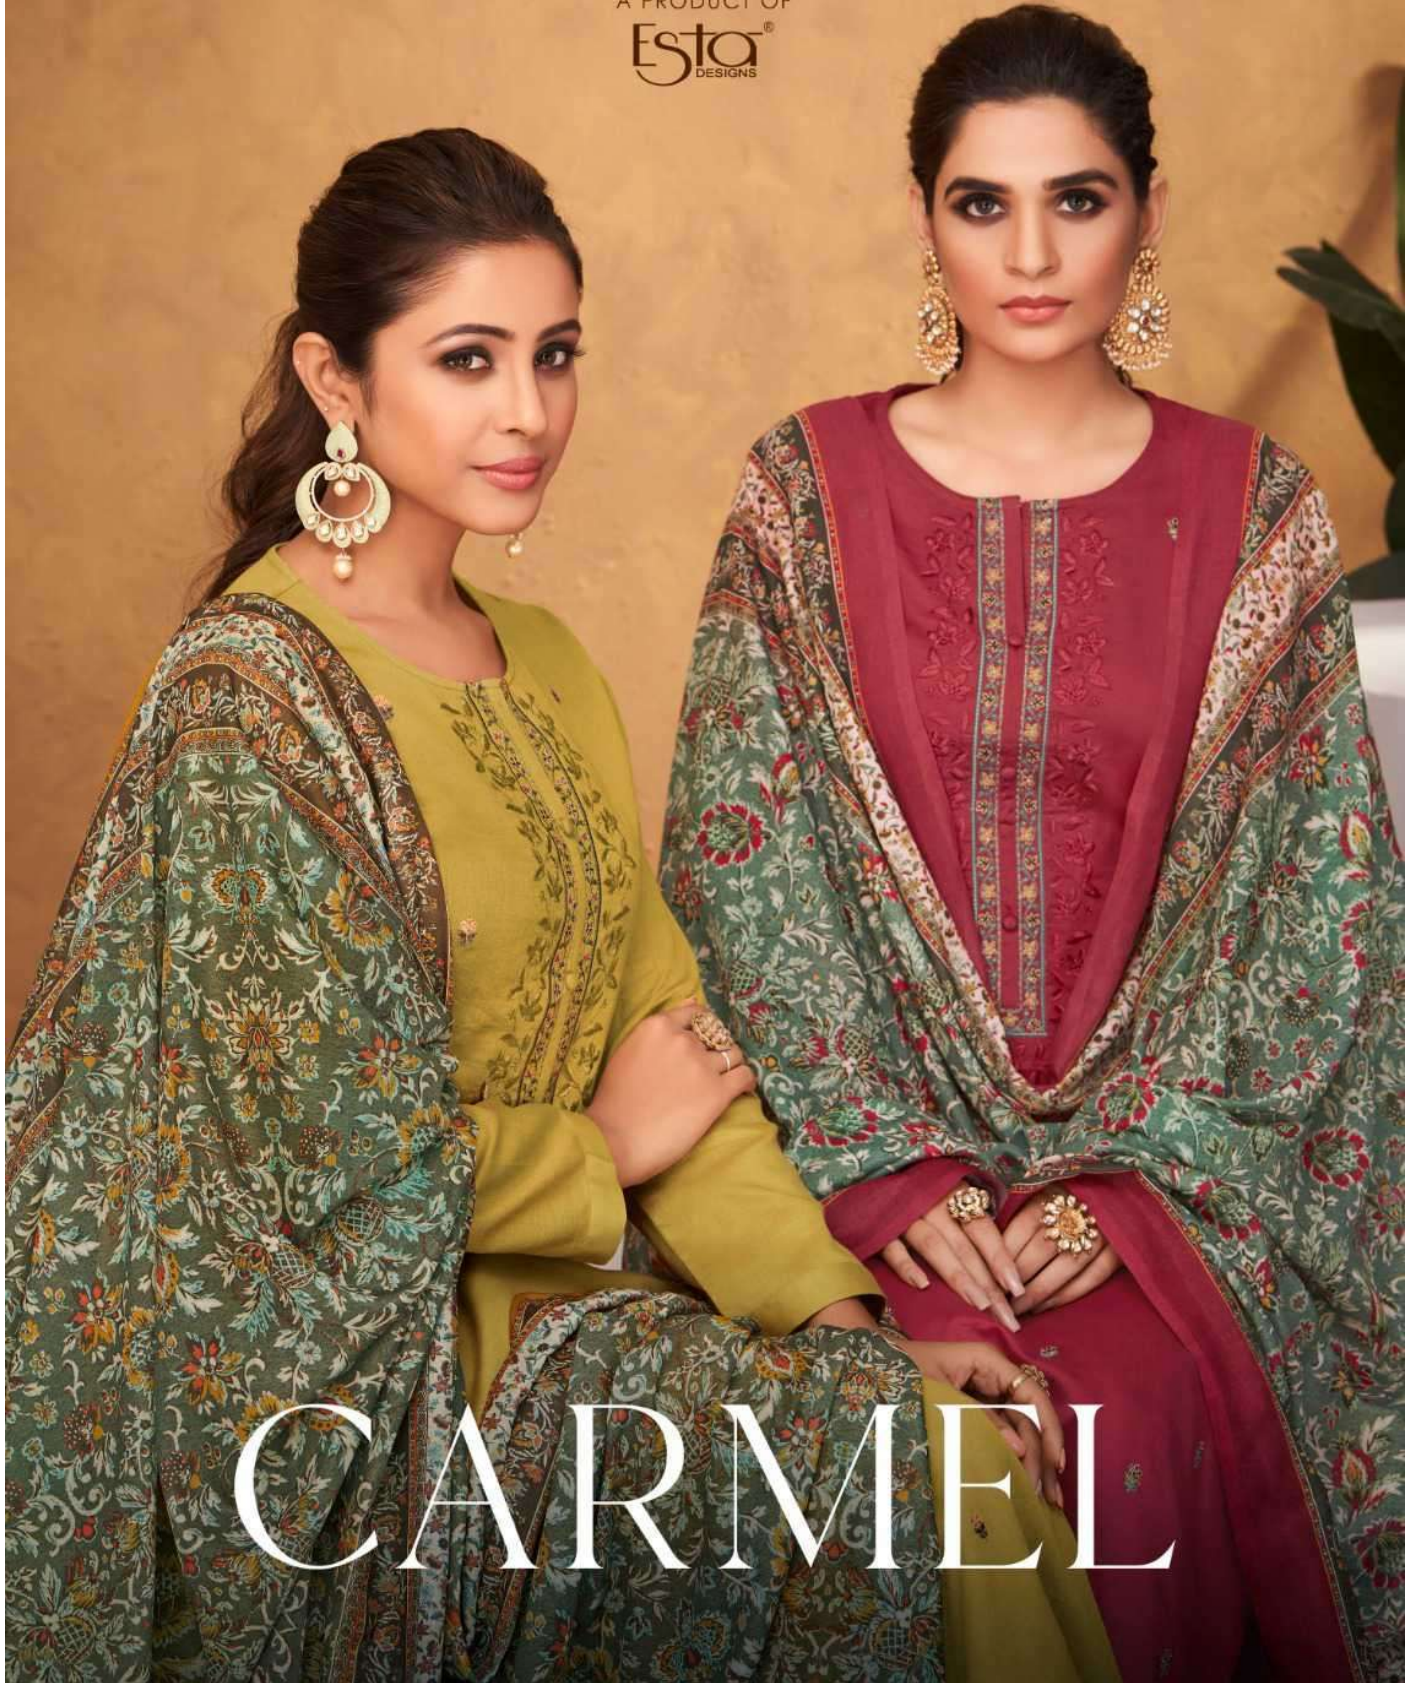

ای سائرہ

Esaira®

A PRODUCT OF

Esta®
DESIGNS

CARMEL