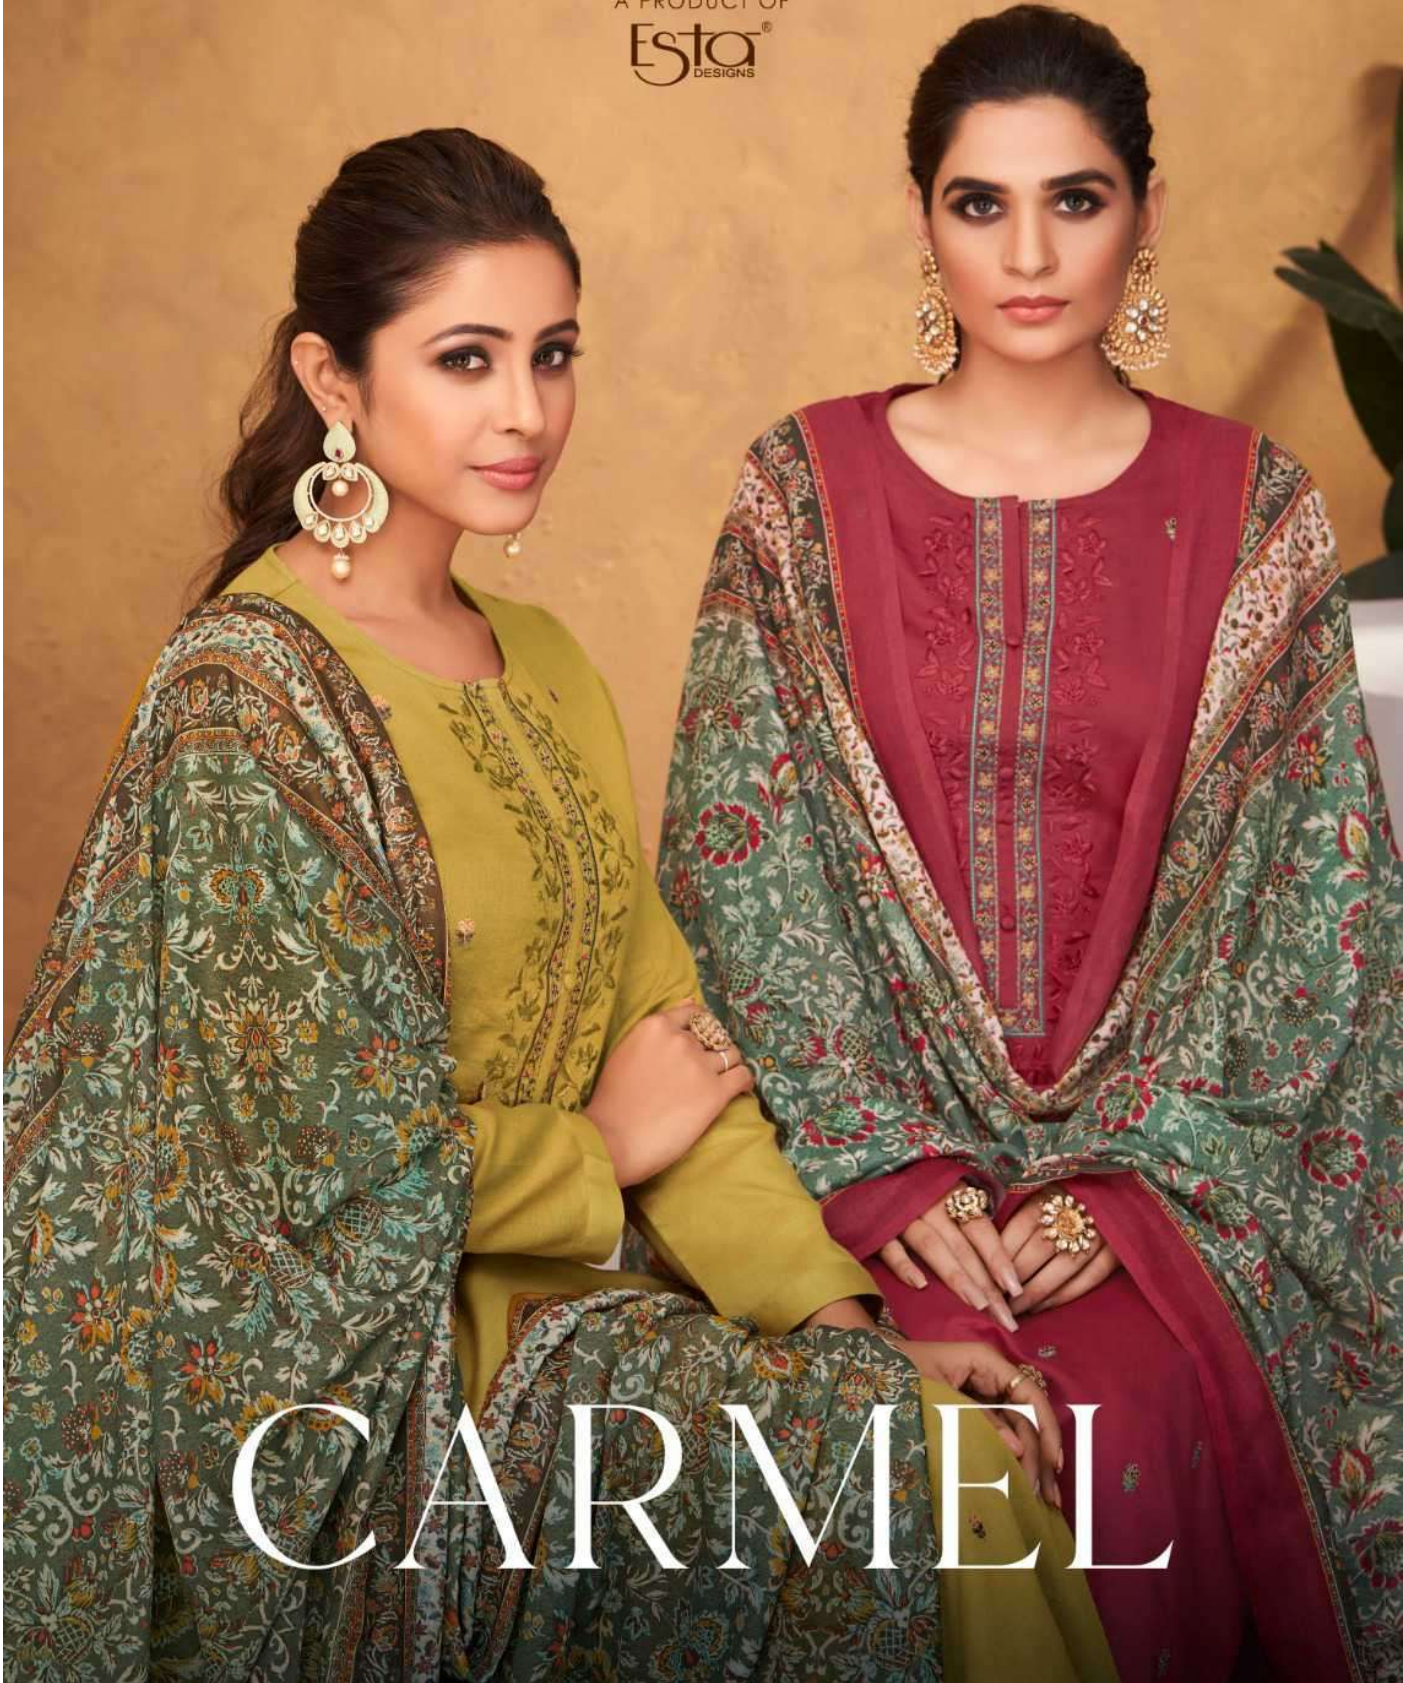

ای سائرہ

Esaira®

A PRODUCT OF

Esta®
DESIGNS

CARMEL