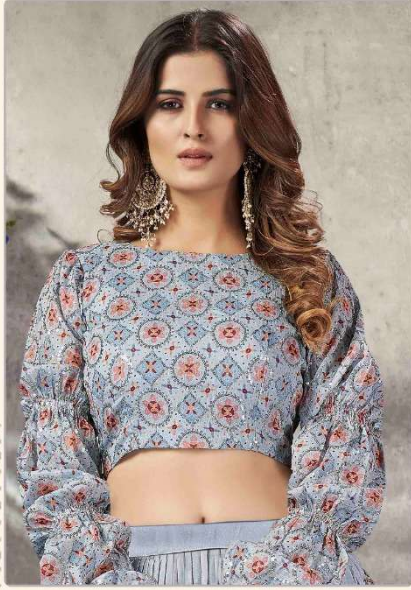

शुभकला

2044