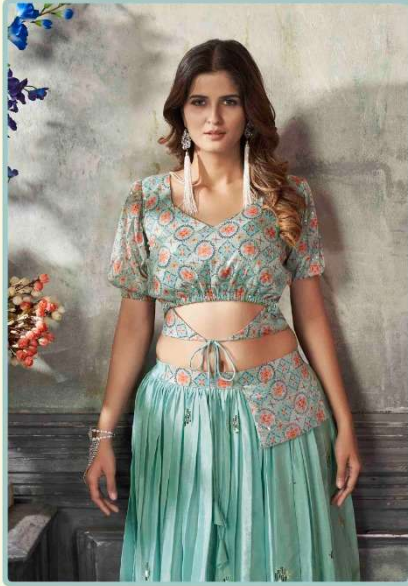

शुभकला

2046