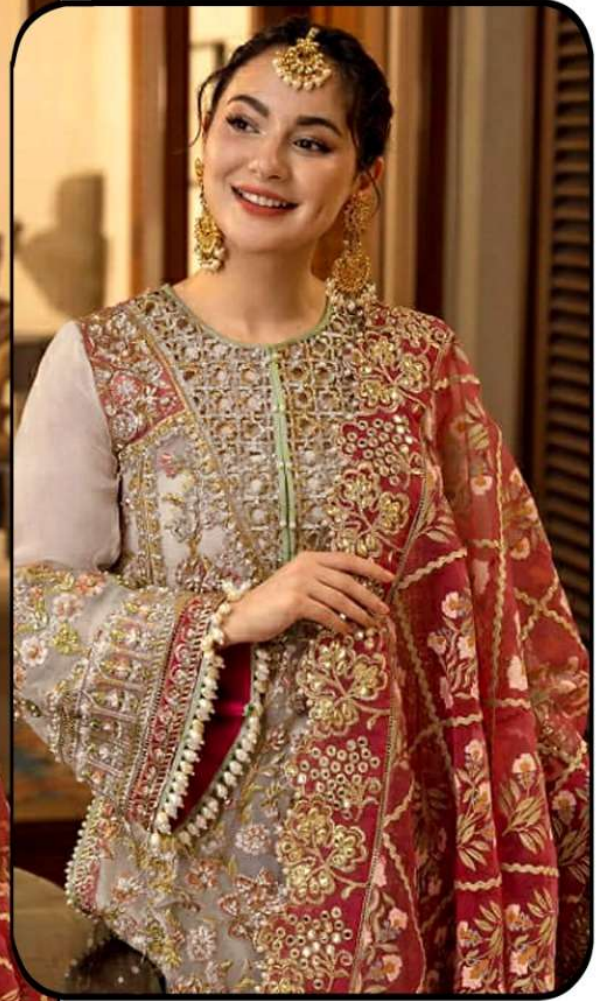

M-23

**FABRIC DETAILS:-
TOP:- GEOREGETTE WITH
HEAVY EMBROIDERY
BOTTOM & INNER:-
DULL SANTOON
DUPATTA:- NET WITH HEAVY
EMBROIDERY**

M-23

**FABRIC DETAILS:-
TOP:- GEOREGETTE WITH
HEAVY EMBROIDERY
BOTTOM & INNER:-
DULL SANTOON
DUPATTA:- NET WITH HEAVY
EMBROIDERY**

Mehmood Tex
Clothing Textile

Mehmood Tex
Clothing Textile

M-23
FABRIC DETAILS:-
TOP:- GEORGETTE WITH
HEAVY EMBROIDERY
BOTTOM & INNER:-
DULL SANTON
DUPATTA:- NET WITH HEAVY
EMBROIDERY