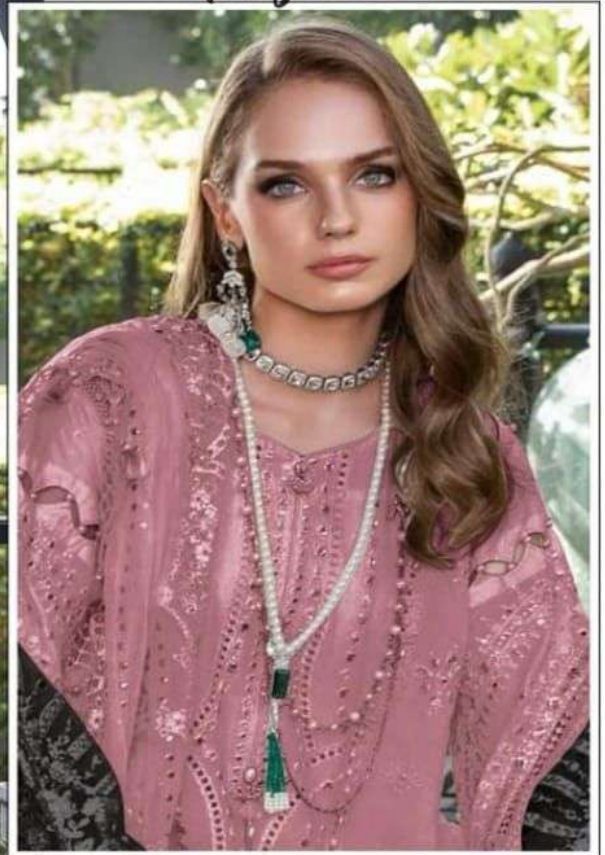

Fashion

FABRIC DETAILS **12099-C**
TOP :- GEORGETTE
DUPATTA :- GEORGETTE
INNER :- SANTOON
BOTTOM :- SANTOON

Fashion

FABRIC DETAILS **12099-A**
TOP :- GEORGETTE
DUPATTA :- GEORGETTE
INNER :- SANTOON
BOTTOM :- SANTOON

VS
Fashion

VS
Fashion

Fashion

12099

Fashion

FABRIC DETAILS **12099-B**
TOP :- GEORGETTE
DUPATTA :- GEORGETTE
INNER :- SANTOON
BOTTOM :- SANTOON

Fashion

FABRIC DETAILS **12099-C**
TOP :- GEORGETTE
DUPATTA :- GEORGETTE
INNER :- SANTOON
BOTTOM :- SANTOON

VS
Fashion

12099

Fashion

FABRIC DETAILS **12099-E**
TOP :- GEORGETTE
DUPATTA :- GEORGETTE
INNER :- SANTOON
BOTTOM :- SANTOON

VS

Fashion

VS
Fashion

VS
Fashion