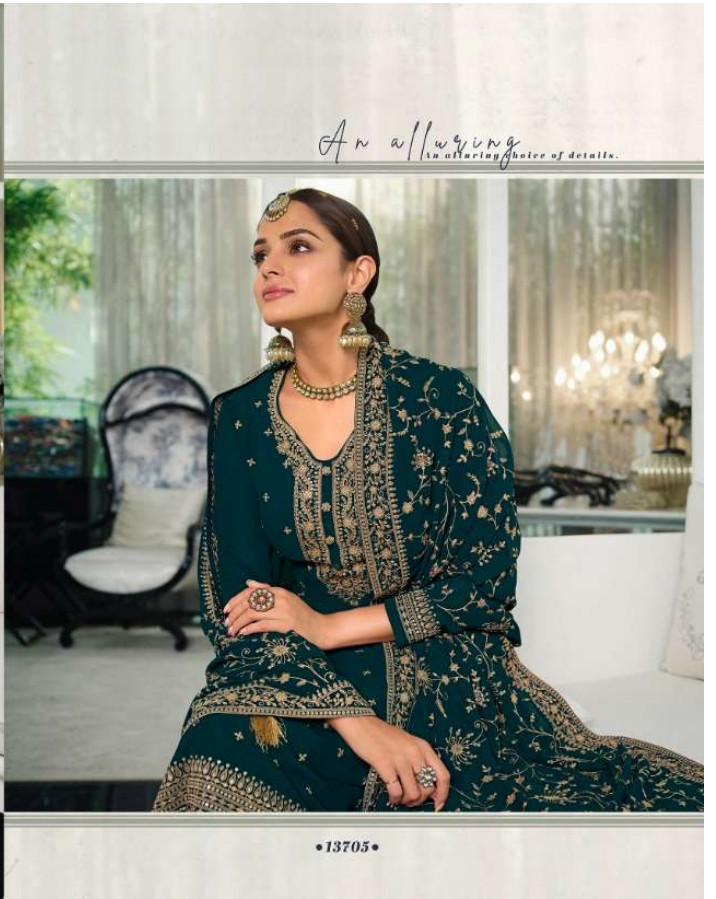

ZISA[®]

﴿ Khwaish-2 ﴾

A timeless
A timeless charm is
ethnic fashion.

• 13701 •

A picturesque
A picturesque touch of
celebrations.

•13702•

•13703•

*A magical
A mystic touch
of crafts and
colours.*

A mesmerizing
A mesmerizing palette
of jewel tones. •13704•

A stunning
stunning style
the season.

•13706•