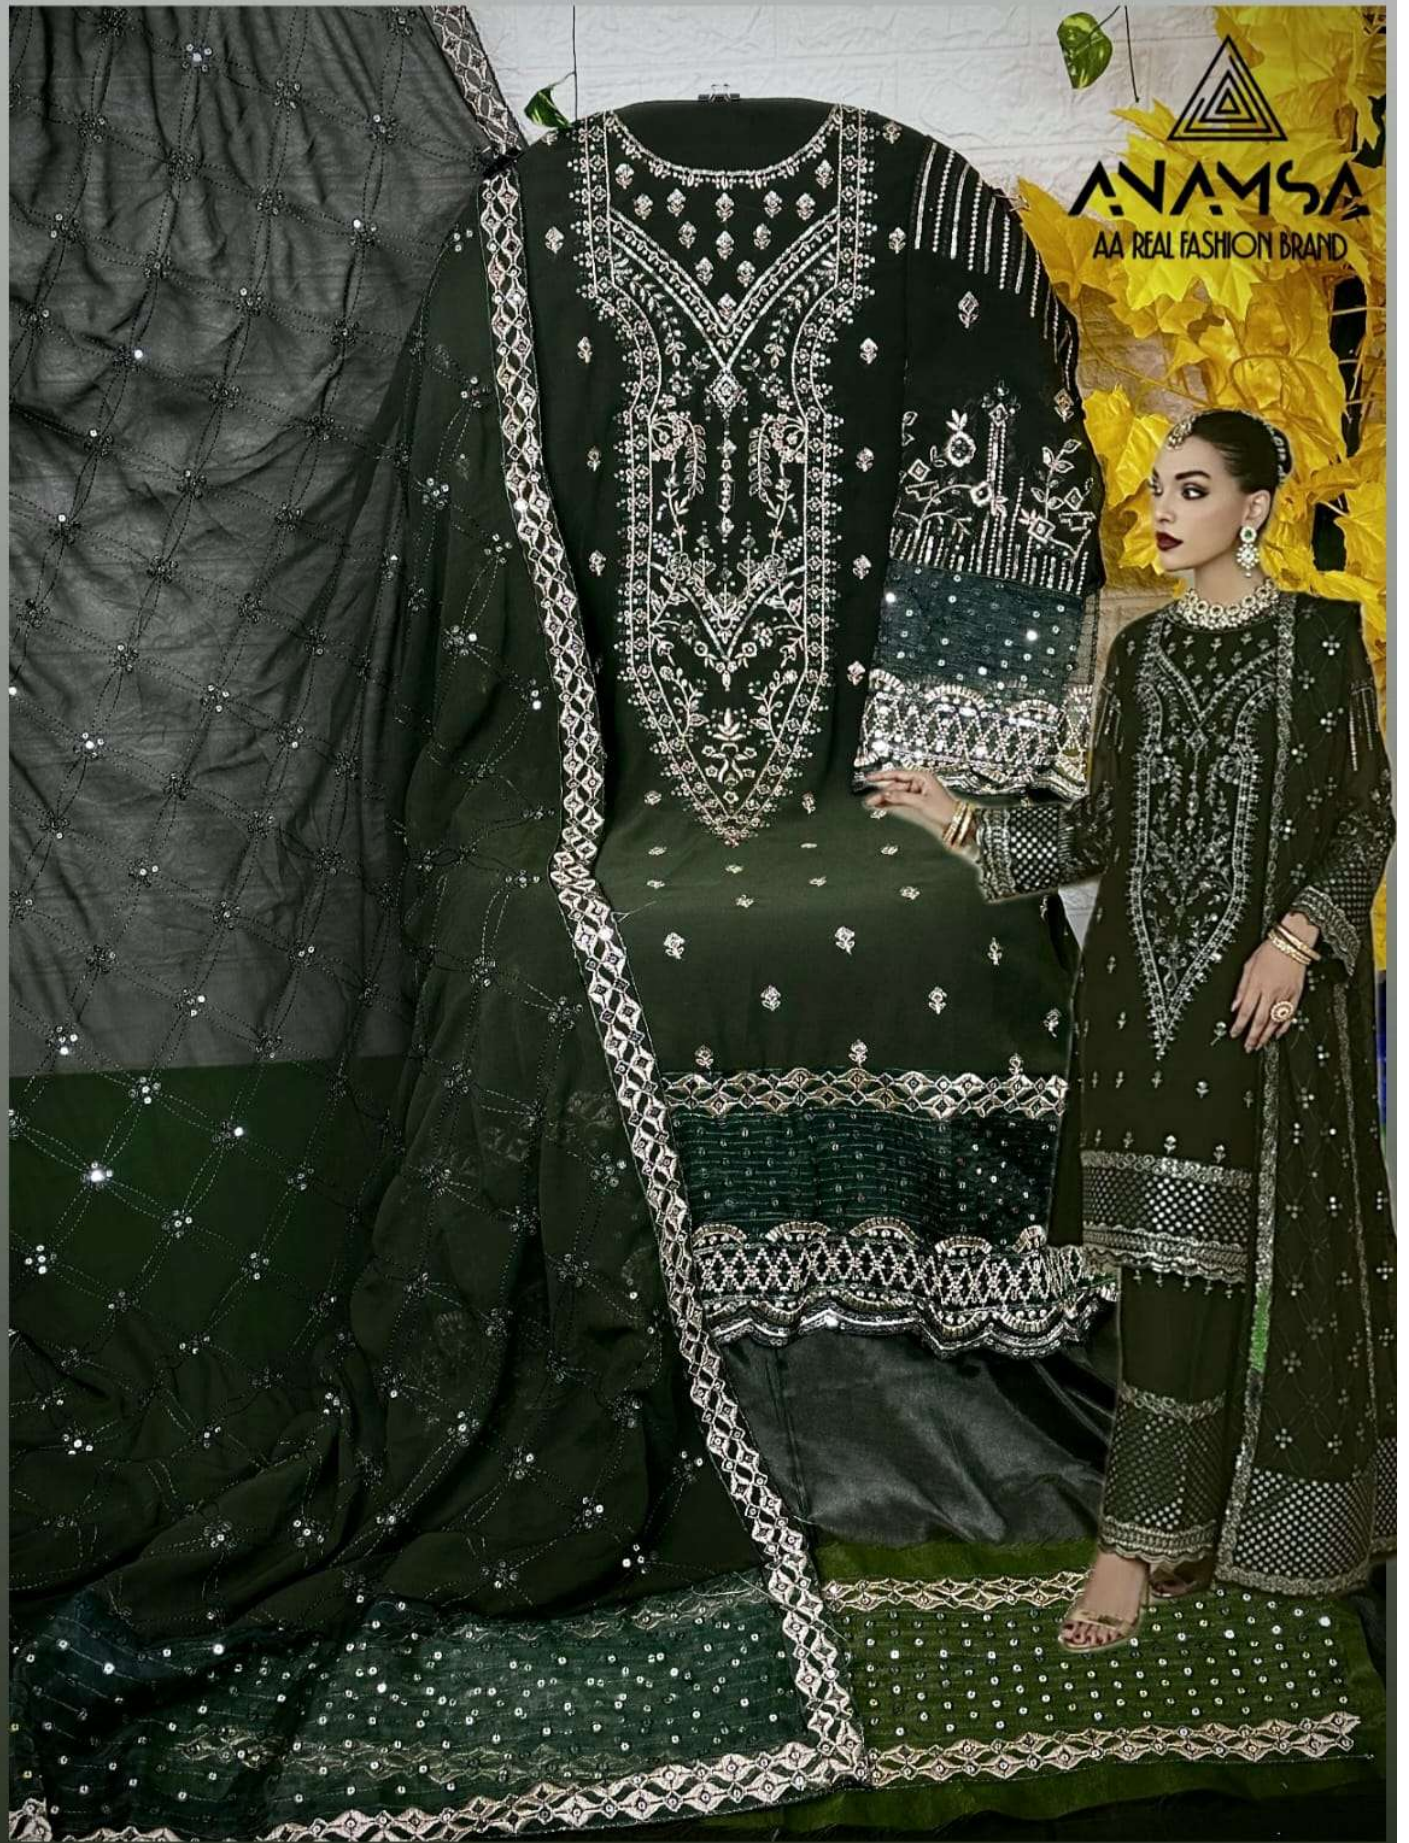

**ANAMSA**

AA REAL FASHION BRAND

**ANAMSA**

AA REAL FASHION BRAND

**ANAMSA**  
AA REAL FASHION BRAND

TOP-PURE FOX GEORGETTE WITH HEAVY EMBROIDERY AND SEQUENCE WORK  
BOTTOM/INNER- DULL SHANTOON WITH HEAVY EMBROIDERY PATCH  
DUPATTA- PURE FOX GEORGETTE FANCY DUPATTA AND HEAVY EMBROIDERY