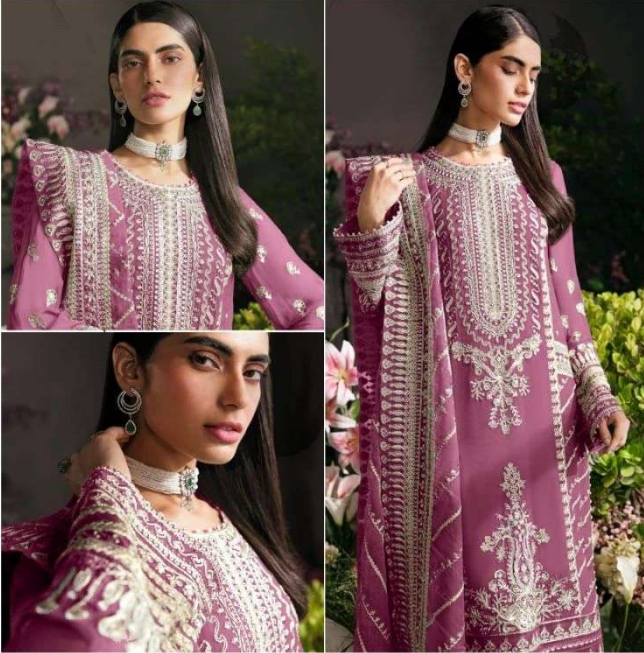

ANAMSA

AA REAL FASHION BRAND

SEMI STICH COLLECTION

TOP- PURE GEORGETTE WITH HEAVY EMBROIDERY AND SEQUENCE WORK

BOTTOMINNER- DULL SHANTOON

DUPATTA- PURE GEORGETTE FANCY DUPATTA AND HEAVY EMBROIDERY

7773

D.No:-230 A

ANAMSA
AA REAL FASHION BRAND

SEMI STICH COLLECTION

TOP- PURE GEORGETTE WITH HEAVY EMBROIDERY AND SEQUENCE WORK

BOTTOMINNER- DULL SHANTOON

DUPATTA- PURE GEORGETTE FANCY DUPATTA AND HEAVY EMBROIDERY

7773

D.No:-230 B

SEMI STICH COLLECTION

TOP- PURE GEORGETTE WITH HEAVY EMBROIDERY AND SEQUENCE WORK
BOTTOMINNER- DULL SHANTOON
DUPATTA- PURE GEORGETTE FANCY DUPATTA AND HEAVY EMBROIDERY

7773
D.No:-230 C

ANAMSA
AA REAL FASHION BRAND