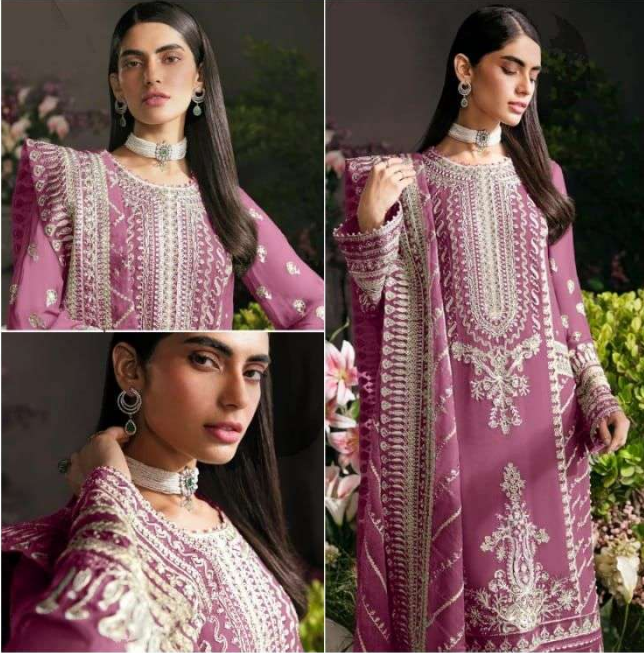

**ANAMSA**

AA REAL FASHION BRAND

SEMI STICH COLLECTION

TOP-PURE GEORGETTE WITH HEAVY EMBROIDERY AND SEQUENCE WORK

BOTTOMINNER-DULL SHANTOON

DUPATTA- PURE GEORGETTE FANCY DUPATTA AND HEAVY EMBROIDERY

7773

D.No:-230 A

**ANAMSA**  
AA REAL FASHION BRAND

SEMI STICH COLLECTION

TOP- PURE GEORGETTE WITH HEAVY EMBROIDERY AND SEQUENCE WORK

BOTTOMINNER- DULL SHANTOON

DUPATTA- PURE GEORGETTE FANCY DUPATTA AND HEAVY EMBROIDERY

7773

D.No:-230 B

SEMI STICH COLLECTION

TOP- PURE GEORGETTE WITH HEAVY EMBROIDERY AND SEQUENCE WORK

BOTTOMINNER- DULL SHANTOON

DUPATTA- PURE GEORGETTE FANCY DUPATTA AND HEAVY EMBROIDERY

7773

D.No:-230 C

**ANAMSA**  
AA REAL FASHION BRAND