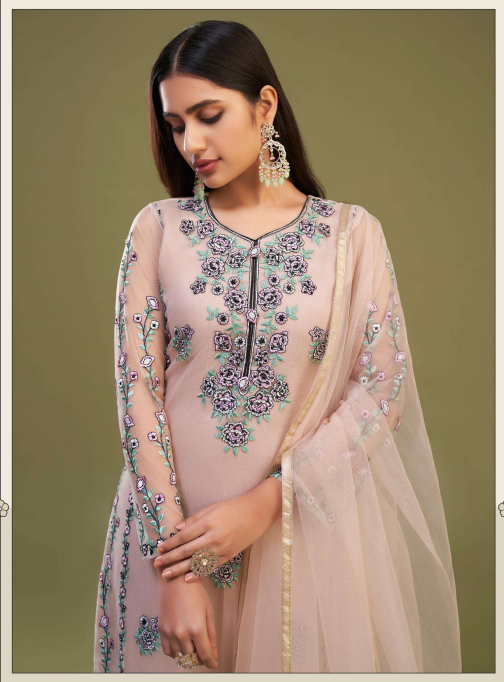

ALMORA

VOL-8

ALIZEH
WAG & BEAUTY

WE WILL WEAR YOU WITH A SMILE!

3030

ALIZEH
OLD & NEW

A NEW REVOLUTION, A NEW PERSPECTIVE

3031

DRESS LIKE
YOU'RE ALREADY
FAMOUS
In this style, you'll stand out from the crowd
and shine like a star.

3032

WE WILL WEAR YOU WITH A SMILE!

3033

ALMORA VOL 8

RATE LIST

D. NO	COLOR	RATE
3030	LAVENDER	2195
3031	PEACH	2195
3032	PINK	2195
3033	FIROZI	2195
TOTAL		8780

*12% GST EXTRA

FABRIC DESCRIPTION:

TOP – NET, INNER & BOTTOM – BANGLORI SILK, DUPATTA - NET

WORK DESCRIPTION:

TOP BEAUTIFULLY CRAFTED WITH MULTI THREAD EMBROIDERY,

SIZE DETAILS:

TOP- SEMI STITCHED UP TO SIZE 56" BUST