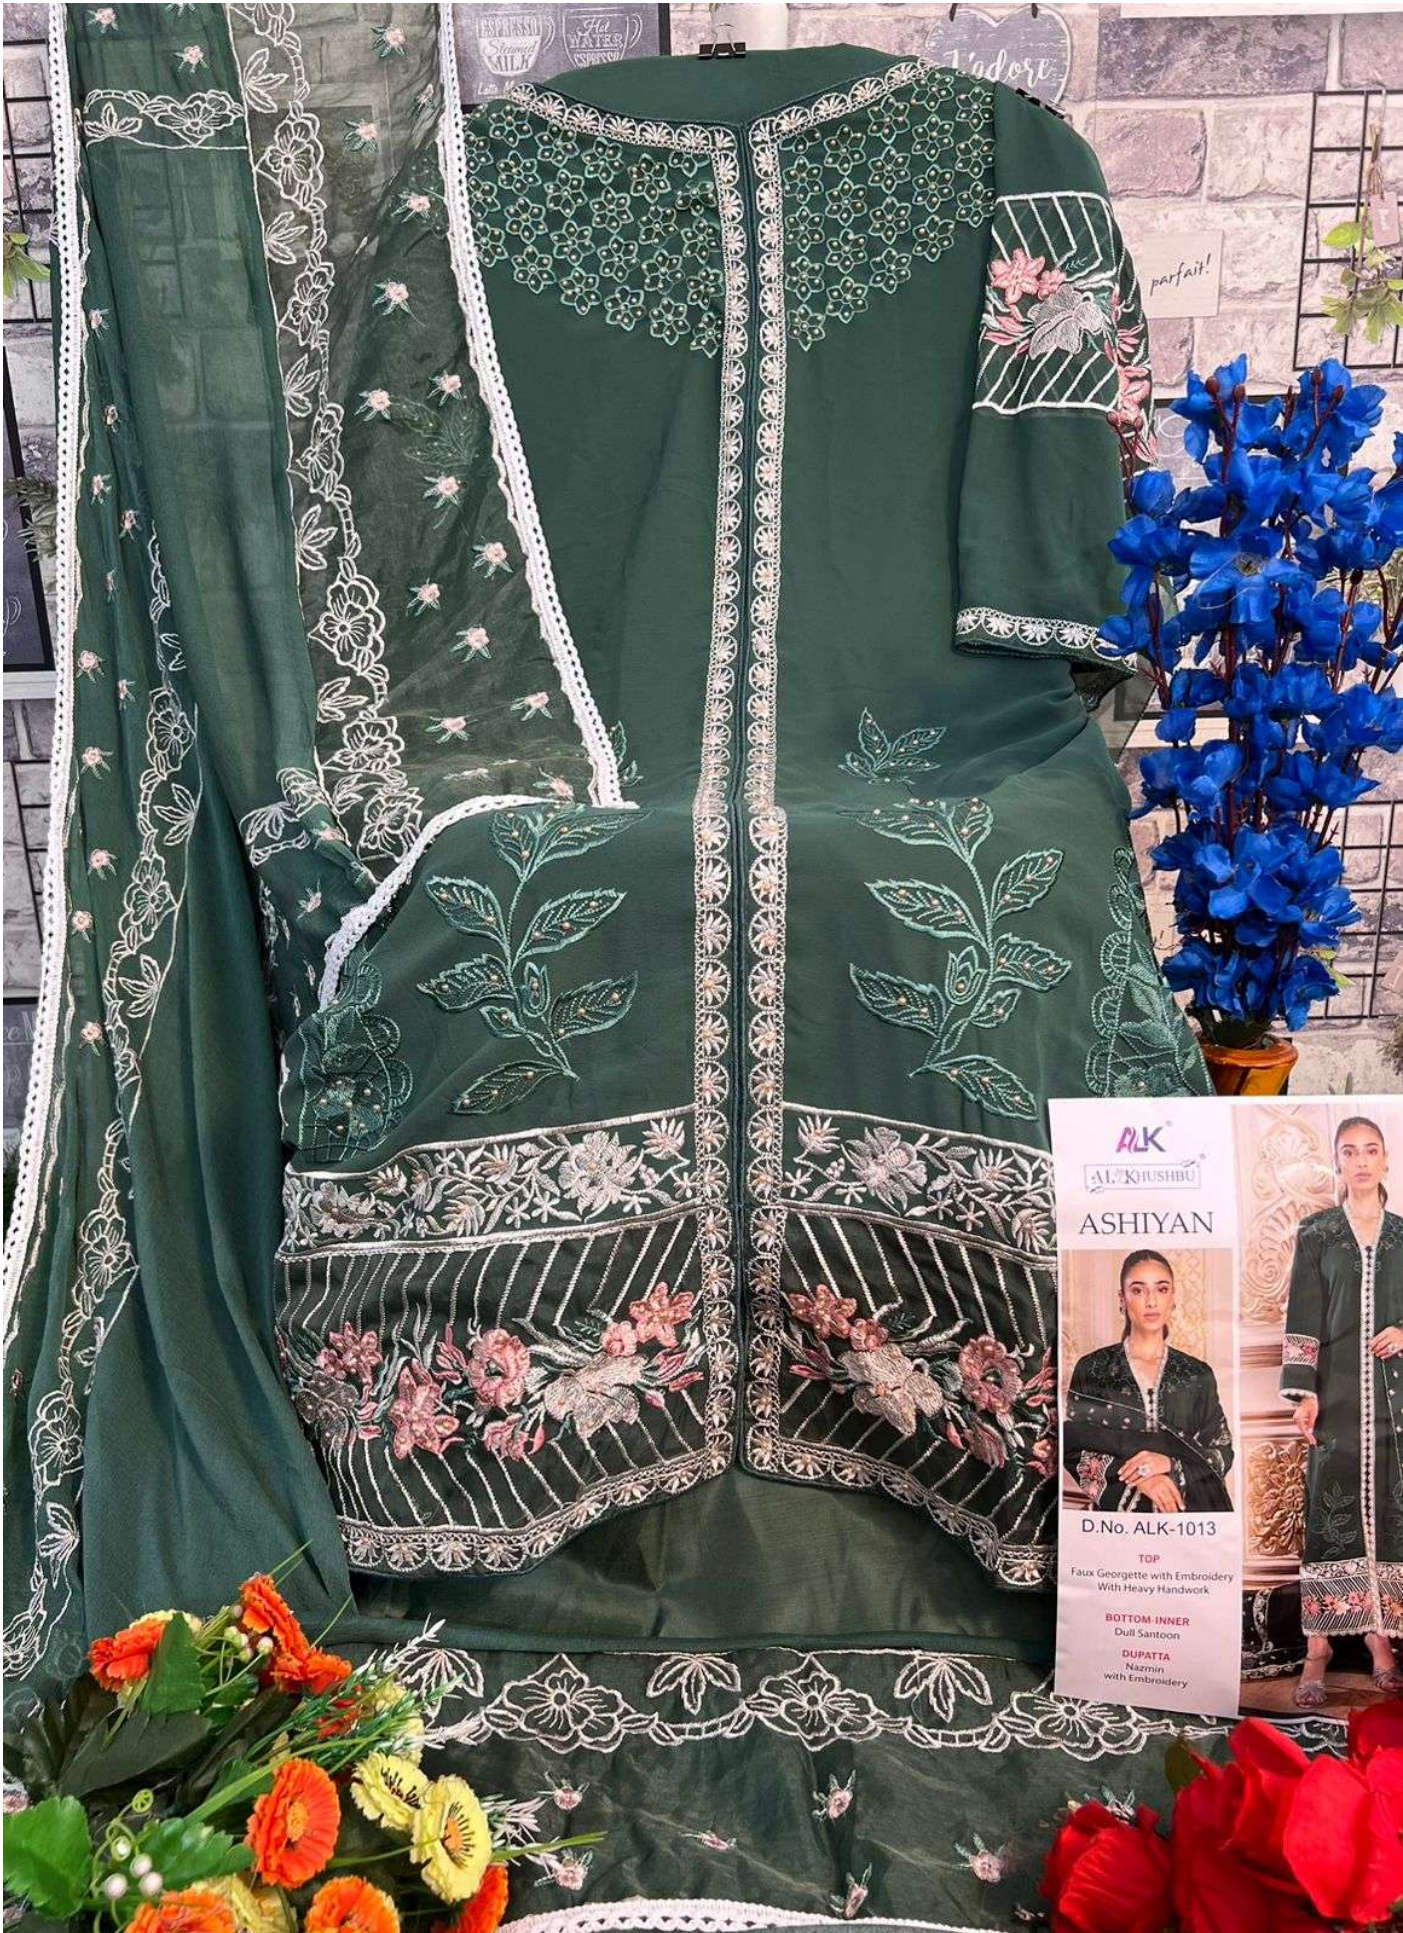

ASHIYAN

D.No. ALK-1013

TOP

Faux Georgette with Embroidery
With Heavy Handwork

BOTTOM-INNER

Dull Santoon

DUPATTA

Nazmin
with Embroidery

ALK
AL KHUSHBU

ASHIYAN

D.No. ALK-1013

TOP
Faux Georgette with Embroidery
With Heavy Handwork

BOTTOM-INNER
Dull Santoon

DUPATTA
Nazmin
with Embroidery.