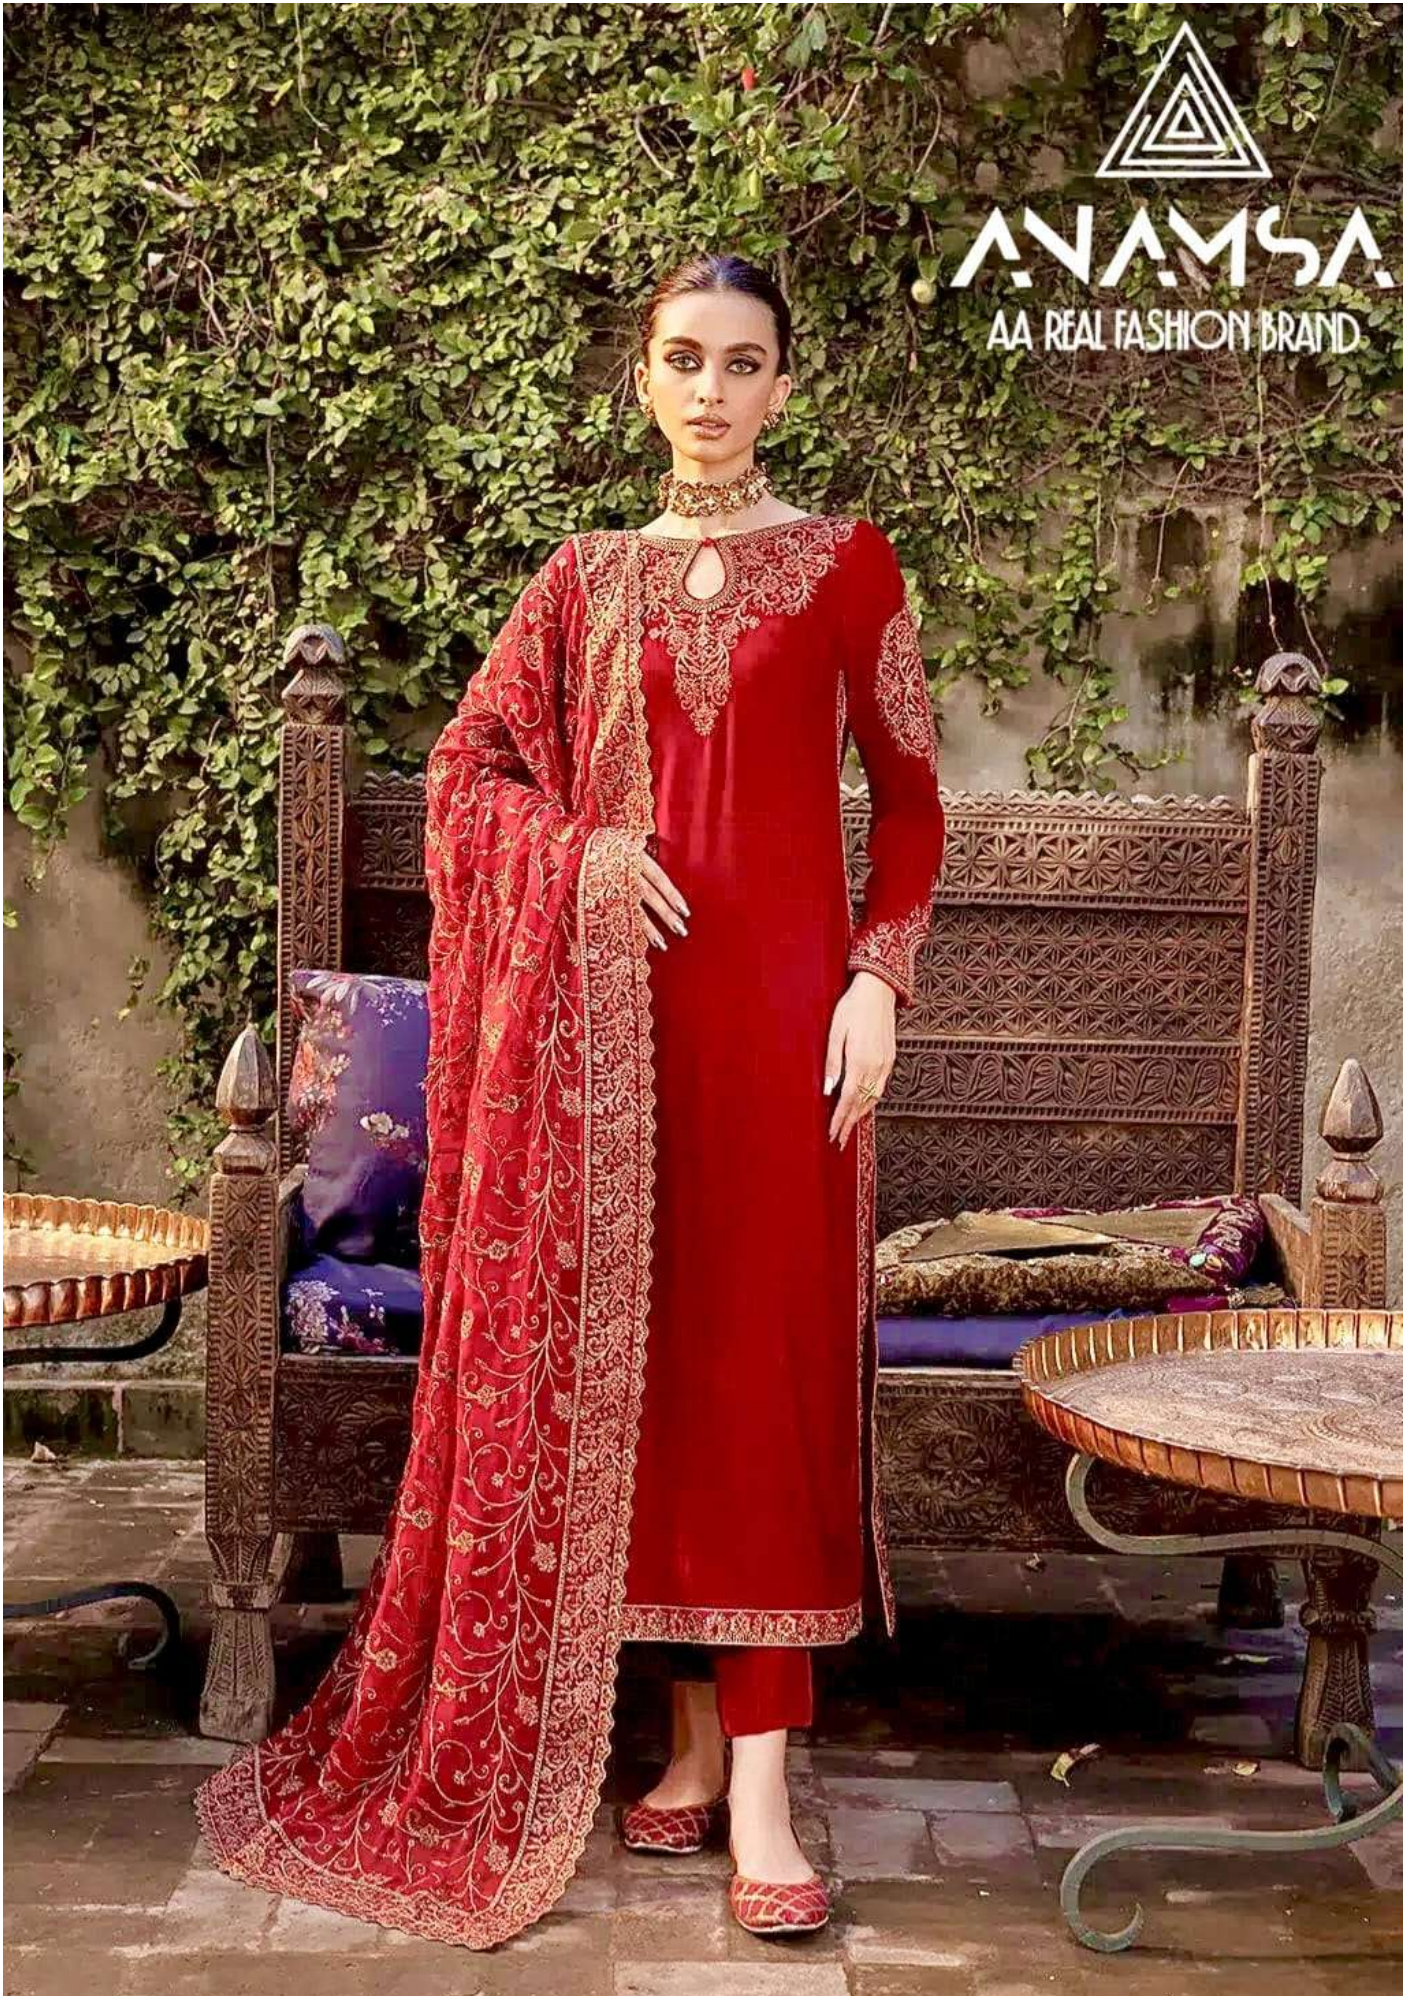

**ANAMSA**  
AA REAL FASHION BRAND

**ANAMSA**  
AA REAL FASHION BRAND

**ANAMSA**  
AA REAL FASHION BRAND

**TOP-** PURE FOX GEORGETTE WITH HEAVY EMBROIDERY AND SEQUENCE WORK  
**BOTTOM/INNER-** DULL SHANTOON  
**DUPATTA-** PURE FOX GEORGETTE FANCY DUPATTA AND HEAVY EMBROIDERY