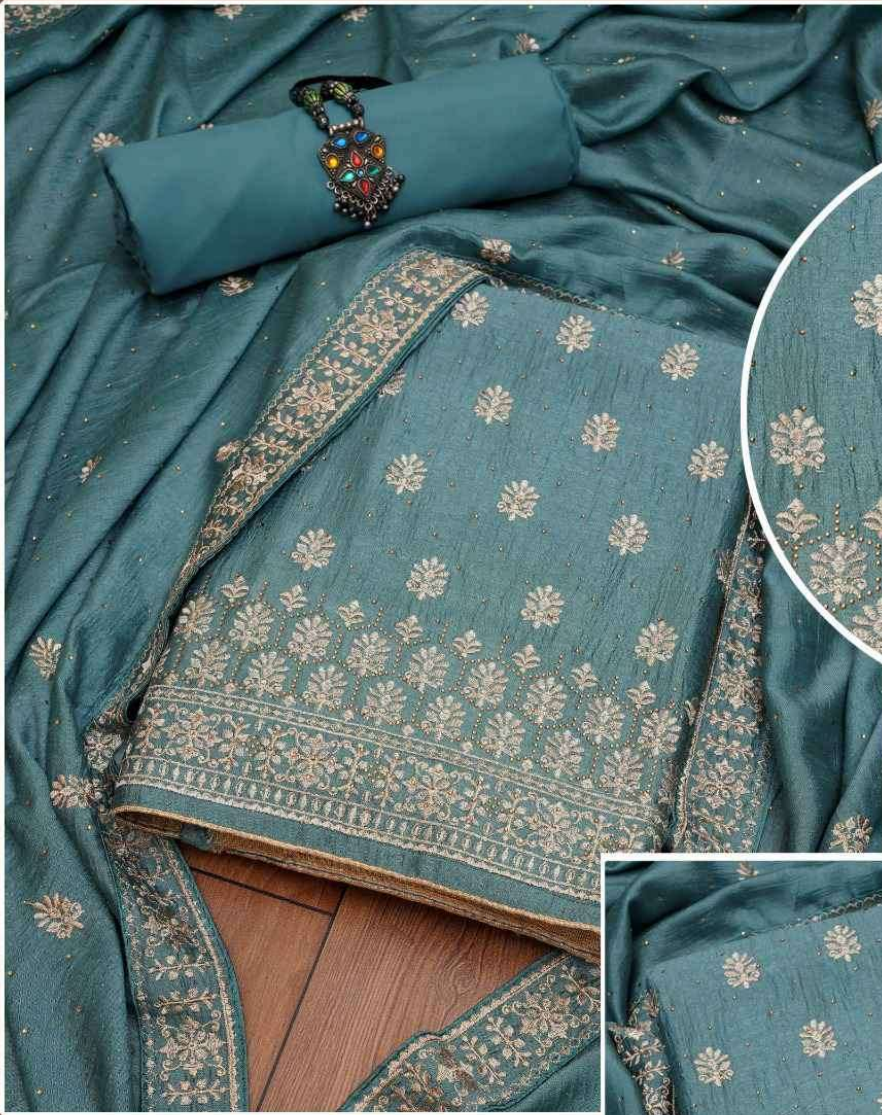

TOP+INNER: PURE VICHITRA SILK WITH
SWAROVSKI DIAMOND WORK
DUPATTA: PURE VICHITRA SILK SWAROVSKI DIAMOND
WORK WITH FOUR SIDE LACE WORK
BOTTOM: SANTOON

Sangini

Sangini

TOP+INNER: PURE VICHITRA SILK WITH
SWAROVSKI DIAMOND WORK
DUPATTA: PURE VICHITRA SILK
SWAROVSKI DIAMOND WORK WITH
FOUR SIDE LACE WORK
BOTTOM: SANTOON

Sangini

TOP+INNER: PURE VICHITRA SILK WITH
SWAROVSKI DIAMOND WORK
DUPATTA: PURE VICHITRA SILK
SWAROVSKI DIAMOND WORK WITH
FOUR SIDE LACE WORK
BOTTOM: SANTOON

Sangini

TOP+INNER: PURE VICHITRA SILK WITH
SWAROVSKI DIAMOND WORK
DUPATTA: PURE VICHITRA SILK
SWAROVSKI DIAMOND WORK WITH
FOUR SIDE LACE WORK
BOTTOM: SANTOON

Sangini

TOP+INNER: PURE VICHITRA SILK WITH
SWAROVSKI DIAMOND WORK
DUPATTA: PURE VICHITRA SILK
SWAROVSKI DIAMOND WORK WITH
FOUR SIDE LACE WORK
BOTTOM: SANTOON

TOP+INNER: PURE VICHITRA SILK WITH
SWAROVSKI DIAMOND WORK
DUPATTA: PURE VICHITRA SILK SWAROVSKI DIAMOND
WORK WITH FOUR SIDE LACE WORK
BOTTOM: SANTOON