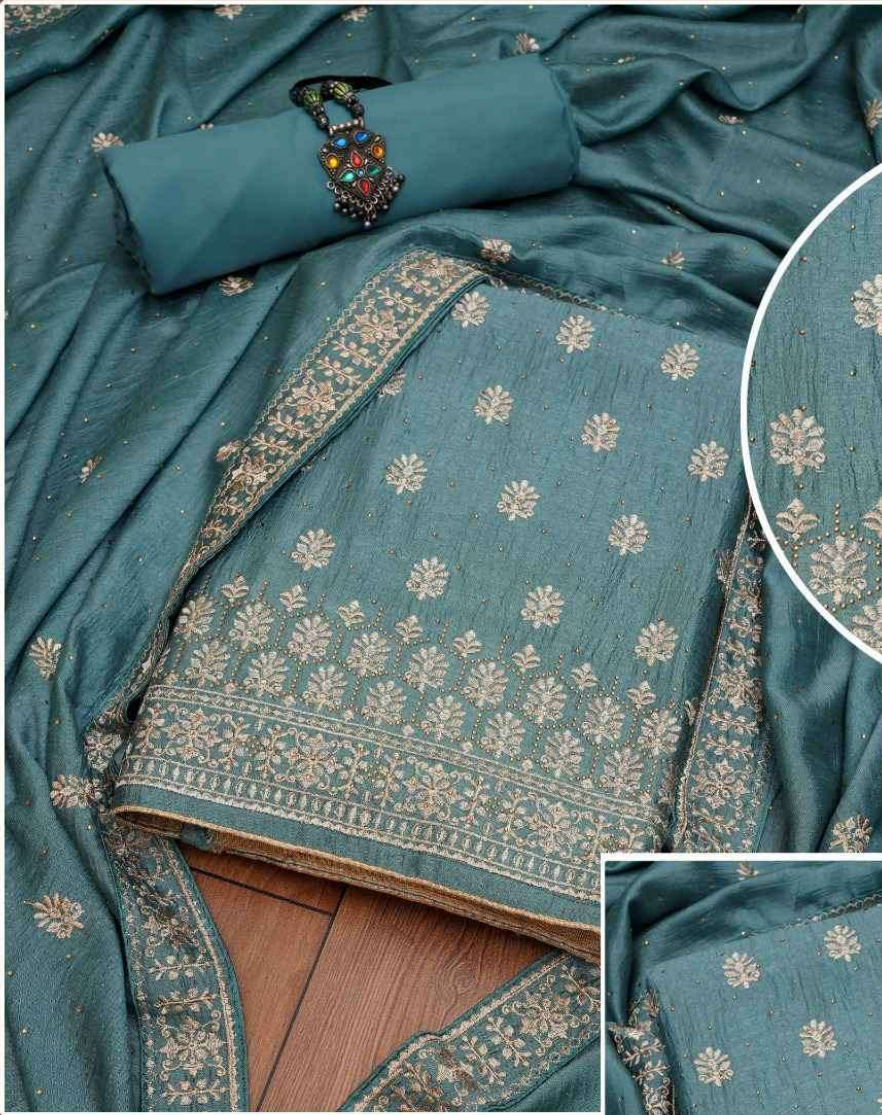

TOP+INNER: PURE VICHITRA SILK WITH  
SWAROVSKI DIAMOND WORK  
DUPATTA: PURE VICHITRA SILK SWAROVSKI DIAMOND  
WORK WITH FOUR SIDE LACE WORK  
BOTTOM: SANTOON

Sangini

# Sangini

TOP+INNER: PURE VICHITRA SILK WITH  
SWAROVSKI DIAMOND WORK  
DUPATTA: PURE VICHITRA SILK  
SWAROVSKI DIAMOND WORK WITH  
FOUR SIDE LACE WORK  
BOTTOM: SANTOON

## Sangini

TOP+INNER: PURE VICHITRA SILK WITH  
SWAROVSKI DIAMOND WORK  
DUPATTA: PURE VICHITRA SILK  
SWAROVSKI DIAMOND WORK WITH  
FOUR SIDE LACE WORK  
BOTTOM: SANTOON