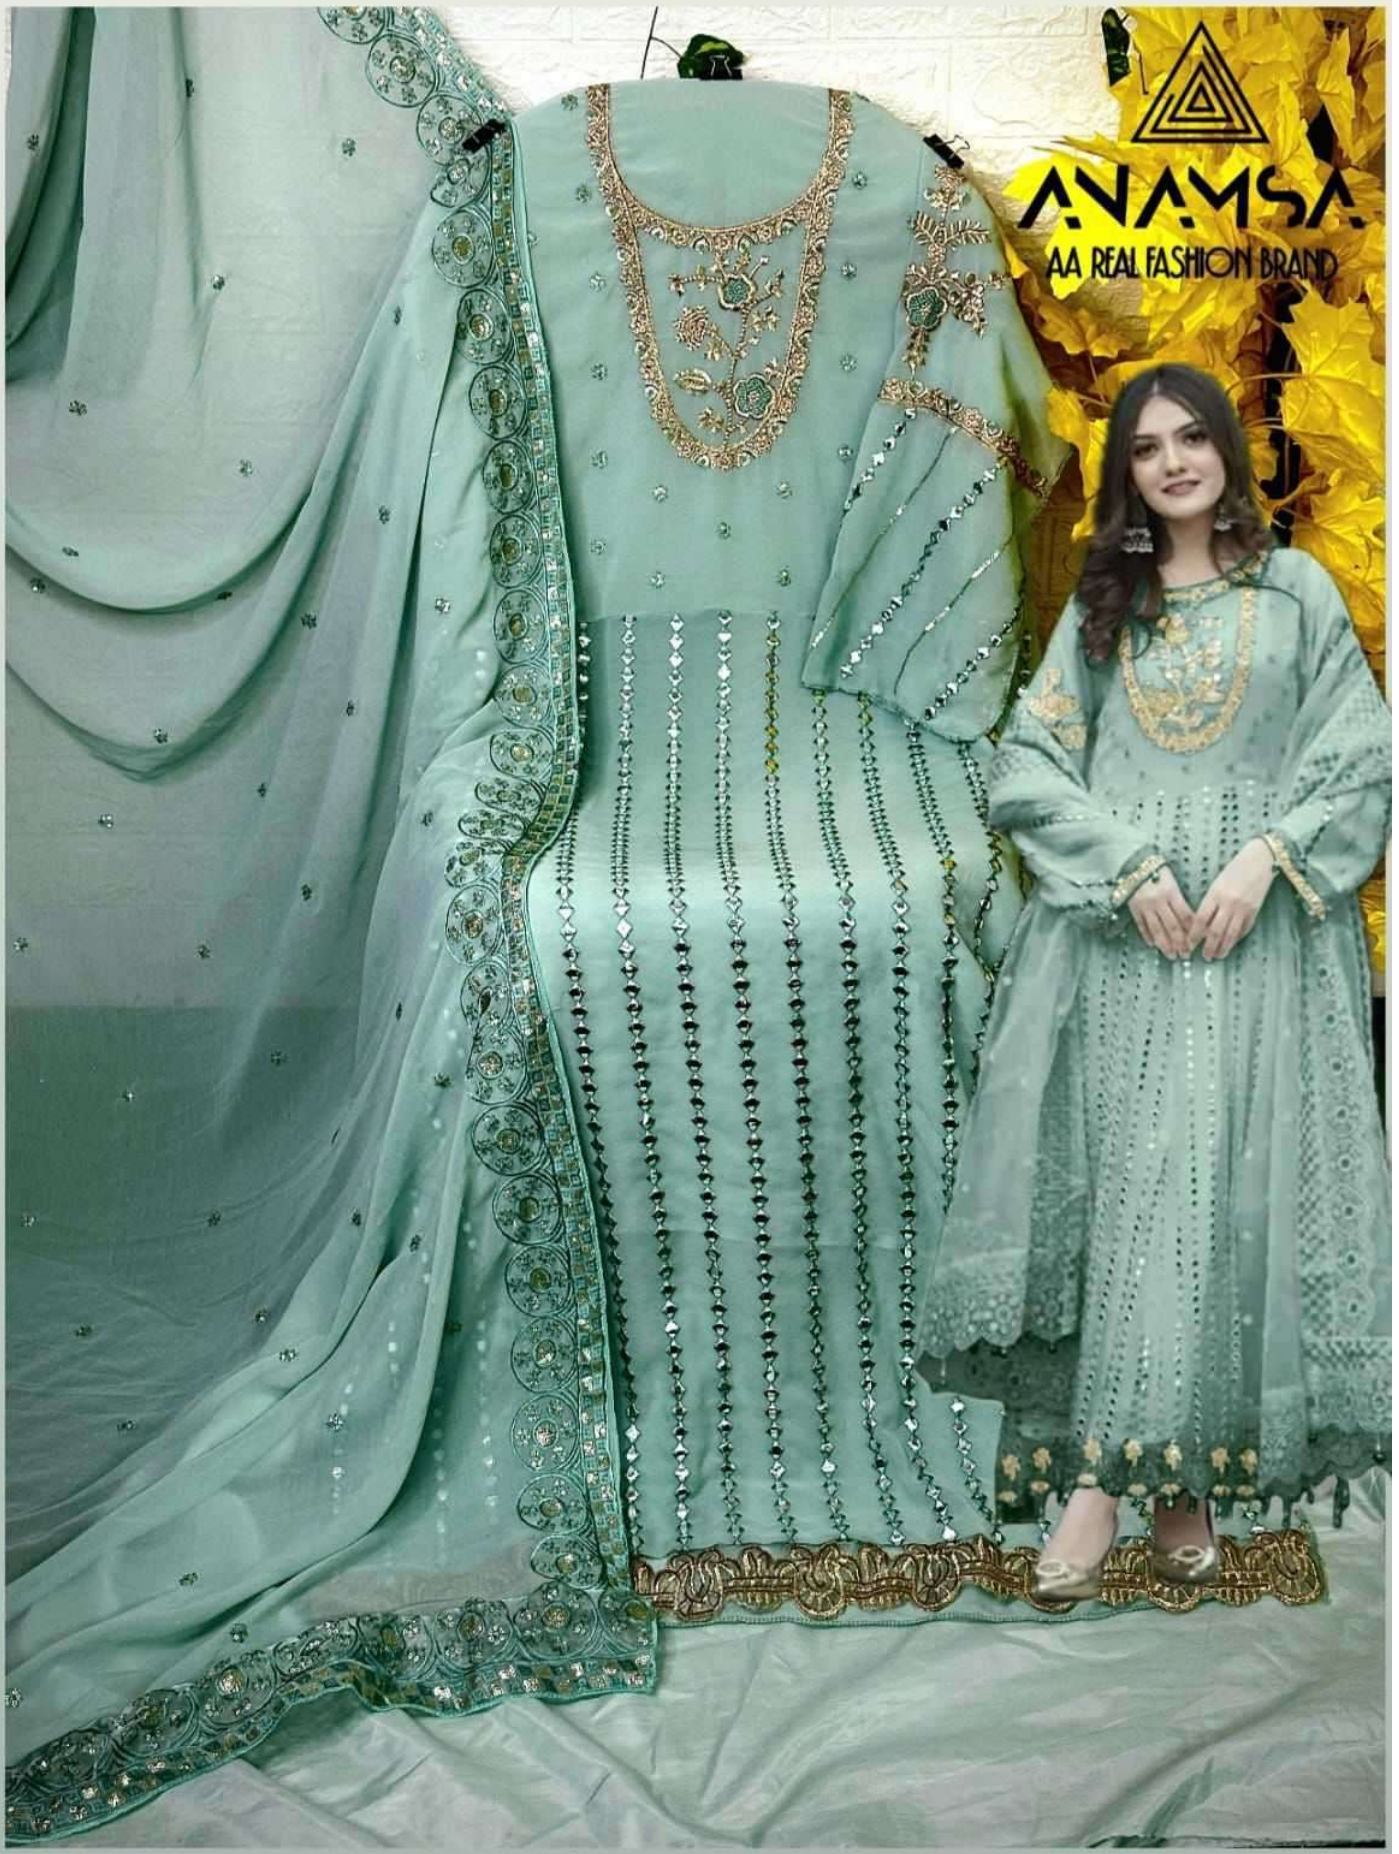

ANAMSA
AA REAL FASHION BRAND

TOP- PURE FOX GEORGETTE WITH HEAVY EMBROIDERY AND SEQUENCE WORK
BOTTOMNER- DULL SHANTOON
DUPATTA- PURE GEORGETTE FANCY DUPATTA AND HEAVY EMBROIDERY

7773

••• D.No:-264 A •••

ANAMSA
AA REAL FASHION BRAND

TOP- PURE FOX GEORGETTE WITH HEAVY EMBROIDERY AND SEQUENCE WORK
BOTTOMINNER- DULL SHANTOON
DUPATTA- PURE GEORGETTE FANCY DUPATTA AND HEAVY EMBROIDERY

7773

••• D.No:-264 B •••

ANAMSA
AA REAL FASHION BRAND

TOP- PURE FOX GEORGETTE WITH HEAVY EMBROIDERY AND SEQUENCE WORK

BOTTOMNER- DULL SHANTOON

DUPATTA- PURE GEORGETTE FANCY DUPATTA AND HEAVY EMBROIDERY

7773

D.No:-264 C

ANAMSA
AA REAL FASHION BRAND

TOP- PURE FOX GEORGETTE WITH HEAVY EMBROIDERY AND SEQUENCE WORK
BOTTOMNER- DULL SHANTOON
DUPATTA- PURE GEORGETTE FANCY DUPATTA AND HEAVY EMBROIDERY

7773

••• D.No:-264 D •••

ANAMSA
AA REAL FASHION BRAND

ANAMSA
HIT BEAUTIFUL COLOURS

TOP- PURE FOX GEORGETTE WITH HEAVY EMBROIDERY AND SEQUENCE WORK
BOTTOM INNER- DULL SHANTOON
DUPATTA- PURE GEORGETTE FANCY DUPATTA AND HEAVY EMBROIDERY