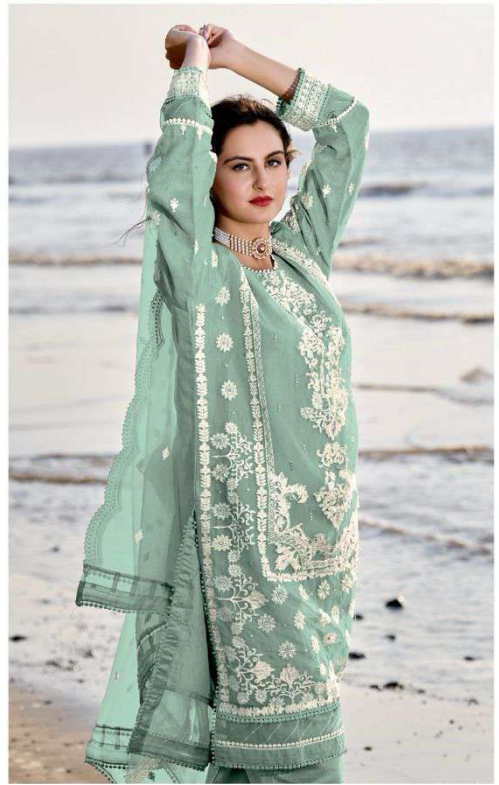

READY MADE
COLLECTION

R- 1118

CARE INSTRUCTIONS

- DO NOT USE ANY TYPE OF BLEACH OR STAIN REMOVING CHEMICALS
- DO NOT OVER EXPOSE DAMP FABRIC TO STRONG SUNLIGHT
- IRON AT MODERATE TEMPERATURE

READY MADE
COLLECTION