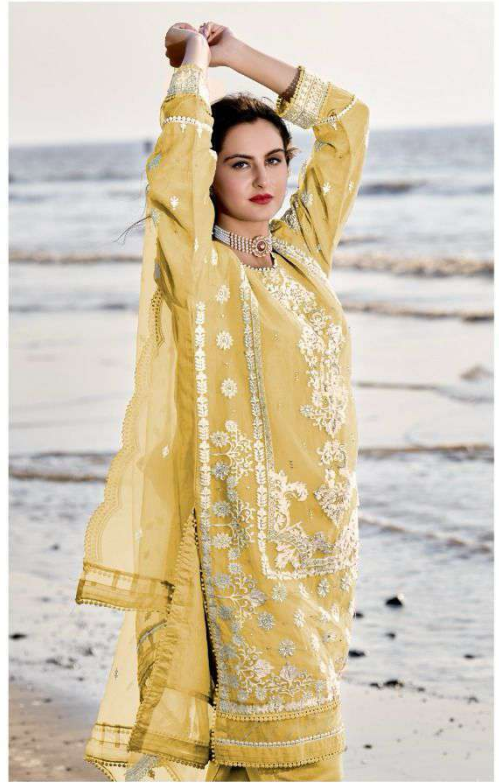

R- 1118 B

CARE INSTRUCTIONS

- DO NOT USE ANY TYPE OF BLEACH OR STAIN REMOVING CHEMICALS
- DO NOT OVER EXPOSE DAMP FABRIC TO STRONG SUNLIGHT
- IRON AT MODERATE TEMPERATURE