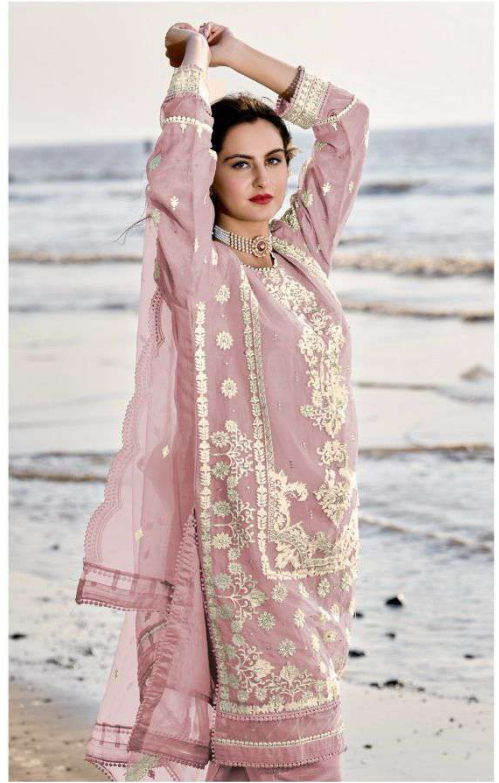

R- 1118 A

CARE INSTRUCTIONS

- DO NOT USE ANY TYPE OF BLEACH OR STAIN REMOVING CHEMICALS
- DO NOT OVER EXPOSE DAMP FABRIC TO STRONG SUNLIGHT
- IRON AT MODERATE TEMPERATURE