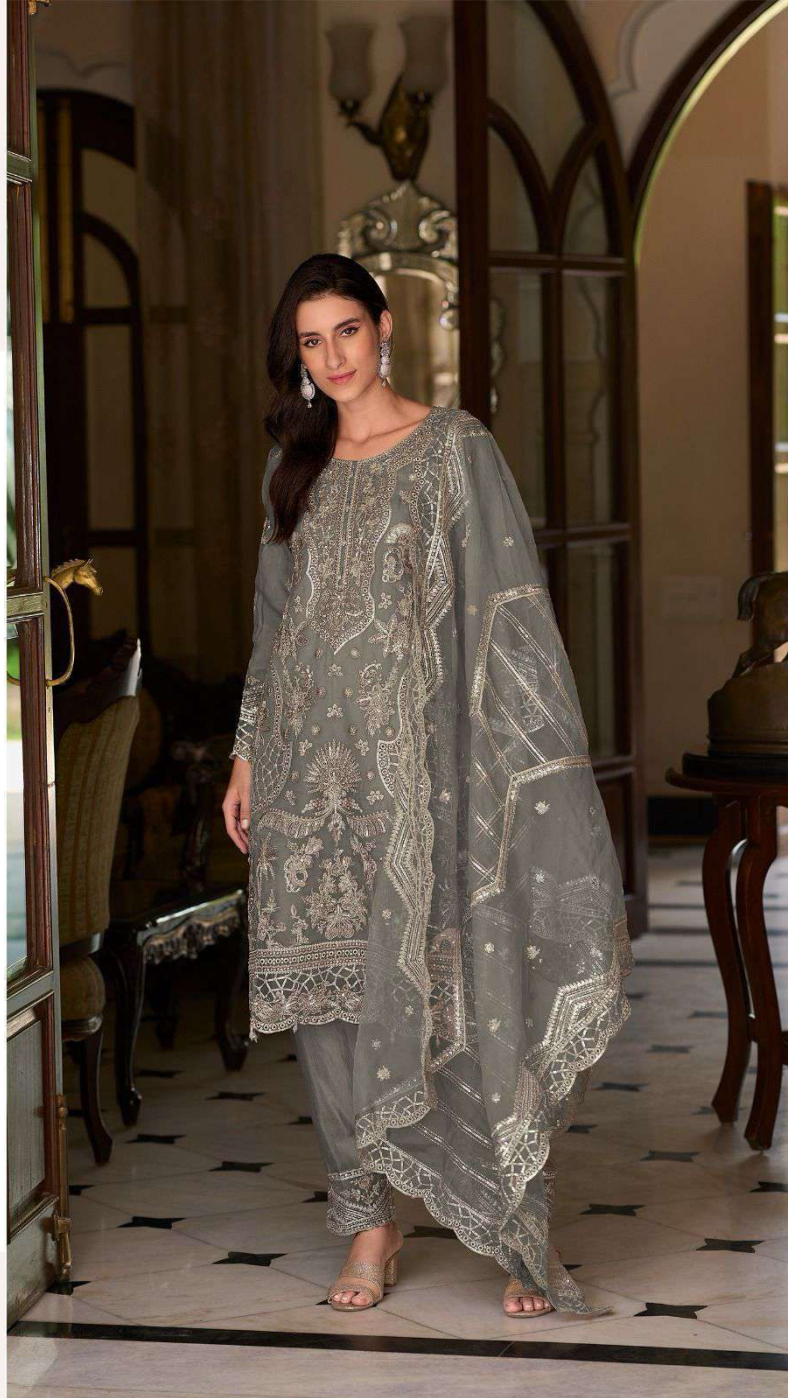

READY MADE
COLLECTION

R-1153 D

CARE INSTRUCTIONS

- DO NOT USE ANY TYPE OF BLEACH OR STAIN REMOVING CHEMICALS
- DO NOT OVER EXPOSE DAMP FABRIC TO STRONG SUNLIGHT
- IRON AT MODERATE TEMPERATURE