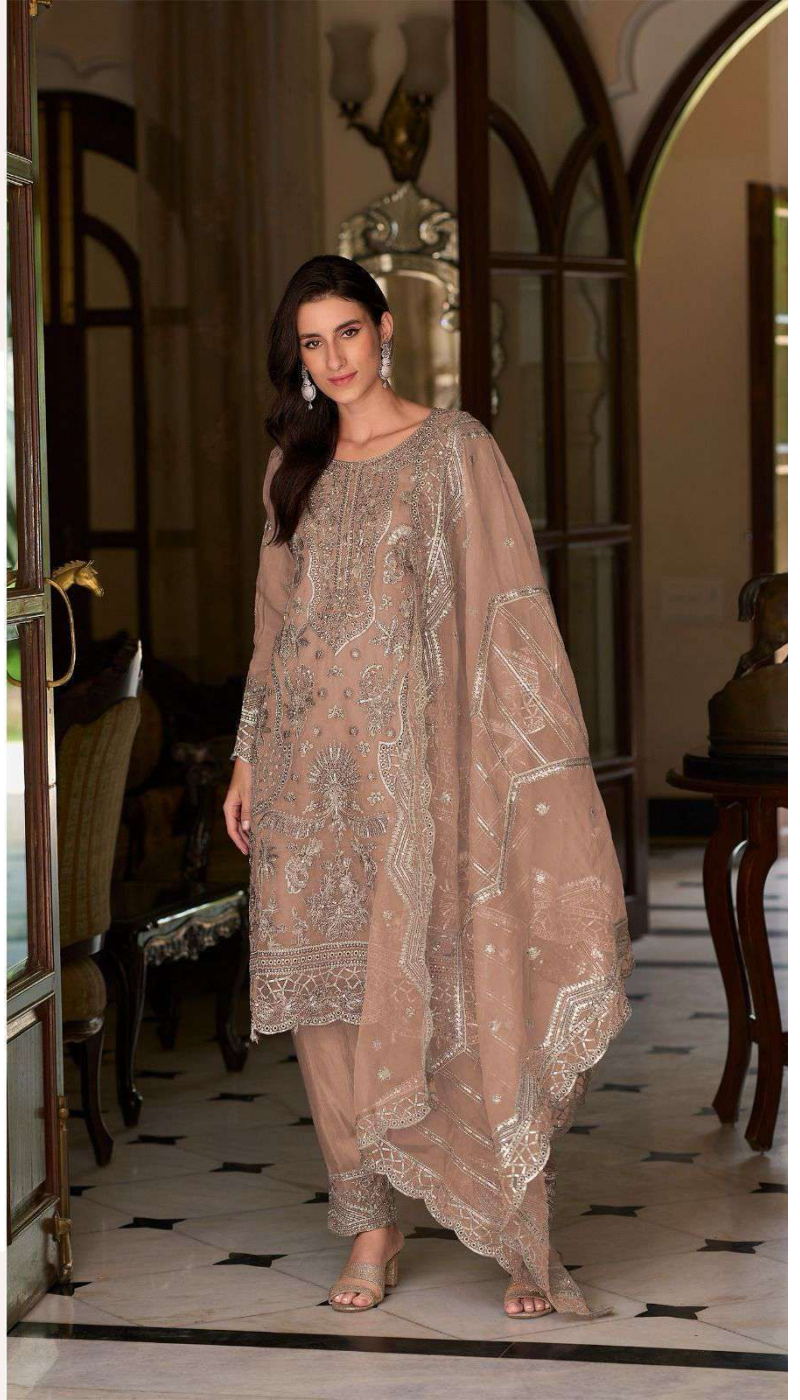

READY MADE
COLLECTION

R-1153 B

CARE INSTRUCTIONS

- DO NOT USE ANY TYPE OF BLEACH OR STAIN REMOVING CHEMICALS
- DO NOT OVER EXPOSE DAMP FABRIC TO STRONG SUNLIGHT
- IRON AT MODERATE TEMPERATURE