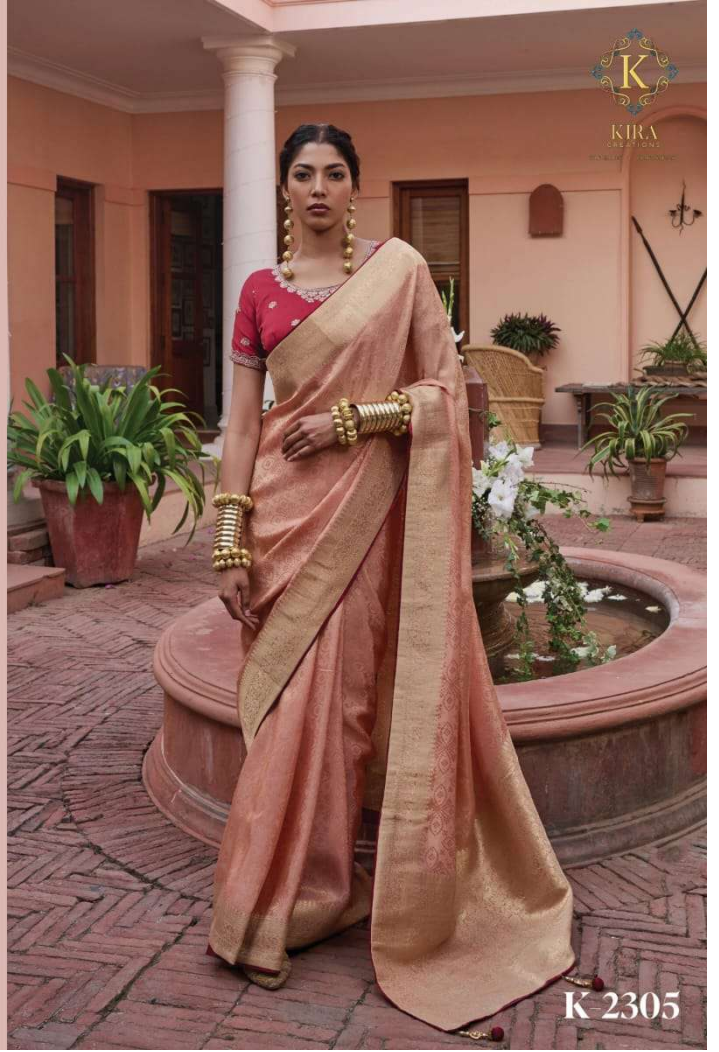

KIRA
CREATIONS
DESIGNER SAREES

K 2305