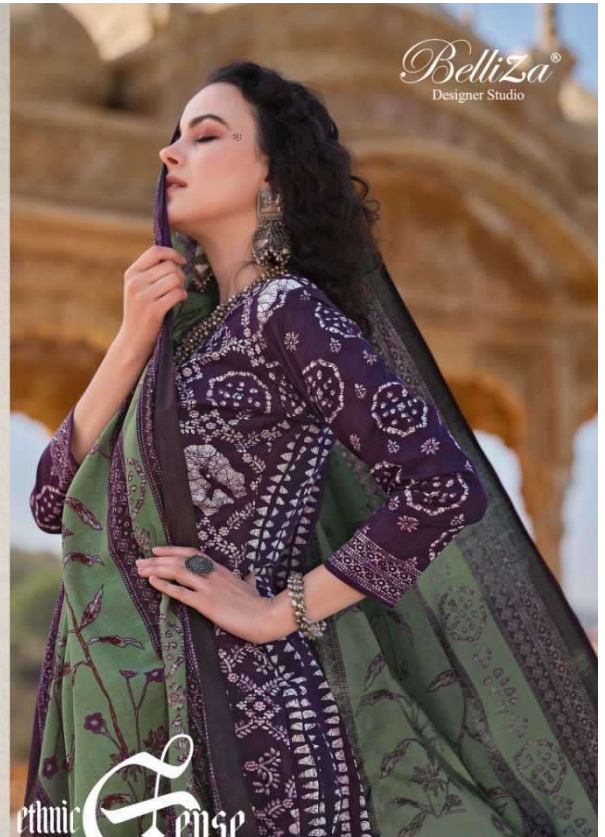

Belliza®
Designer Studio

ethnic *Sense*

878-003