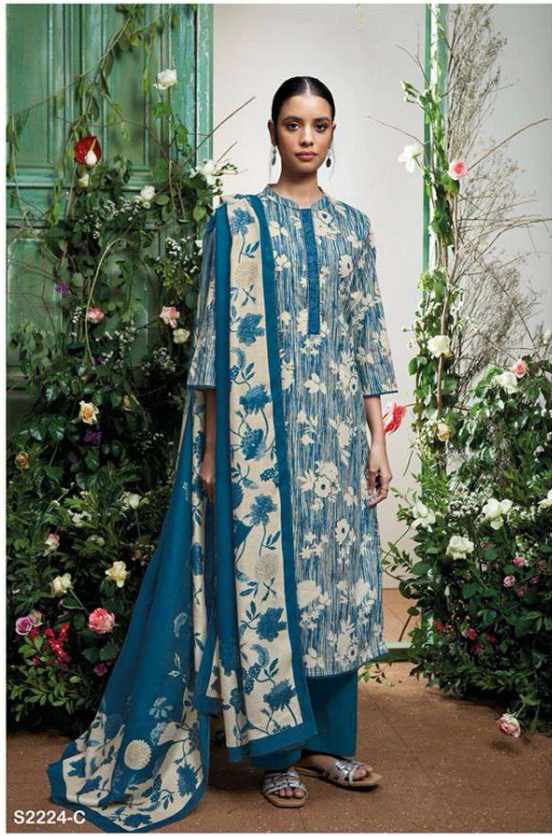

Ganga®  
Kass  
S2224

S2224-A

S2224-B

S2224-C

S2224-D

PRODUCT NAME	<b>KASS</b>
D.NO.	S2224
DESCRIPTION	<p><b>TOP</b> PREMIUM COTTON PRINTED WITH HAND WORK, HAND EMBROIDERY, NECK PLACATE EMBROIDERY AND DAMAN READY LACE</p> <p><b>BOTTOM</b> PREMIUM COTTON SOLID COLOUR</p> <p><b>DUPATTA</b> FINEST BEMBERG LAWN PRINTED</p>
HSN CODE	<b>520851</b>
WHOLESALE PRICE	<b>1675/- EACH+GST(EXTRA)</b>