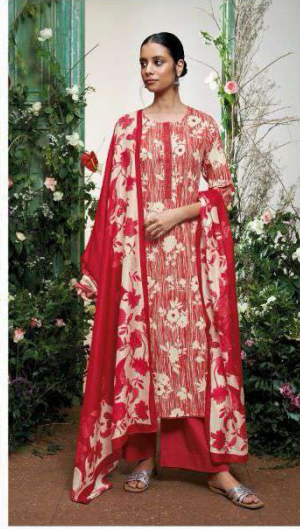

S2224-B

Ganga®
Kass
S2224- A/B/C/D