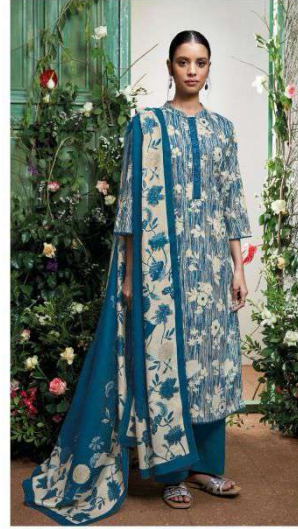

S2224-C

Ganga®
Kass
S2224- A/B/C/D