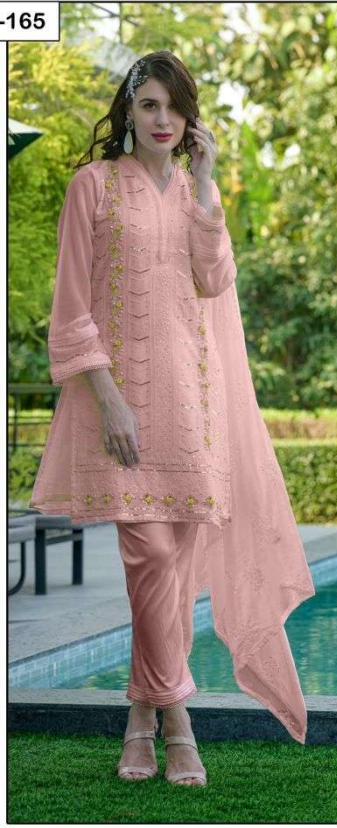

  
**LAIBA**  
AM VOL-165

  
**LAIBA**  
AM VOL-165

  
**LAIBA**  
AM VOL-165

**LAIBA**  
AM VOL-165

  
**LAIBA**  
AM VOL-165

VOL-165

**FABRICS DETAILS**

TOP:-PURE GEORGETTE

BOTTOM:-PURE COTTON SARTIN STREACHABLE

SIZE:-XL

**CARE INSTRUCTIONS**

DRY CLEAN RECOMMENDED  
DO NOT USE ANY TYPE OF BLEACH OR STAIN REMOVING CHEMICALS  
WASH & SOAK COLORED & WHITE FABRICS SEPARATELY  
DO NOT OVER EXPOSE DAMP FABRIC TO STRONG SUNLIGHT  
IRON AT MODERATE TEMPERATURE