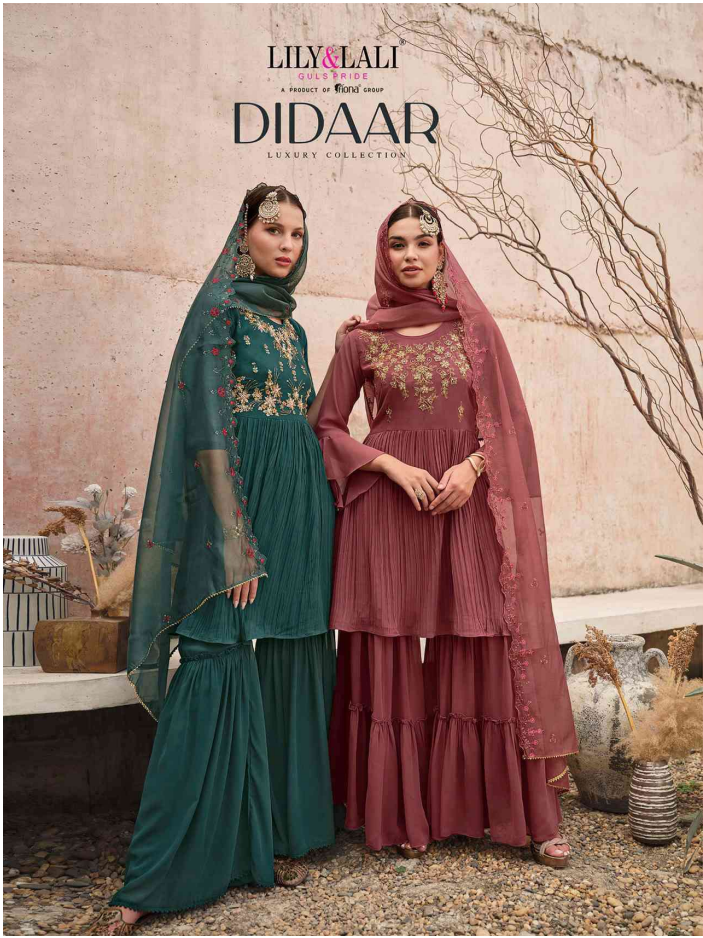

LILY&LALI
GULS PRIDE
A PRODUCT OF GULS PRIDE GROUP
DIDAAR
LUXURY COLLECTION

LILY&LALI®
GULS PRIDE
A PRODUCT OF GULS PRIDE GROUP

DIDAAR
LUXURY COLLECTION

FABRICS DETAILS

TOP

PURE HANDWORK ON HEAVY
GEORGETTE WITH INNER

BOTTOM

HEAVY GEORGETTE WITH INNER

DUPATTA

CUT WORK EMBROIDERY ON PURE
ORGANZA WITH FANCY LACE

SIZES

M, L, XL, XXL, 3XL

NOTE - POCKET INSIDE THE PANT