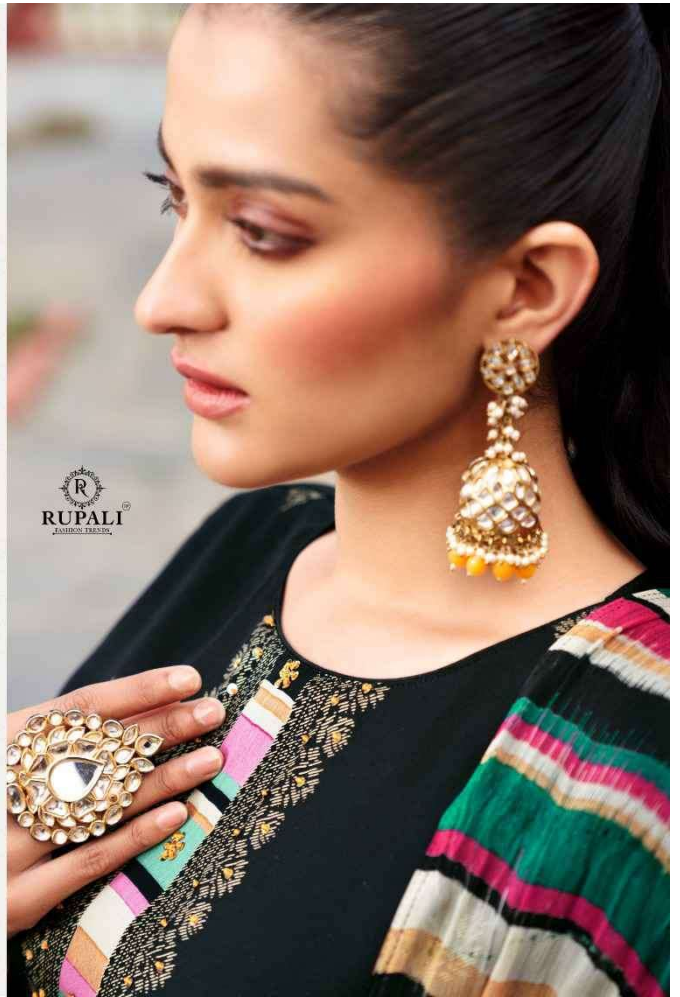

RUPALI
FASHION TRENDS

FANTASY
GOLD GLITTER

R
RUPALI
DESIGNERS

COLORS
Hand
Cotton, silk, polyester
blend fabric

1406

1401

1402

1403