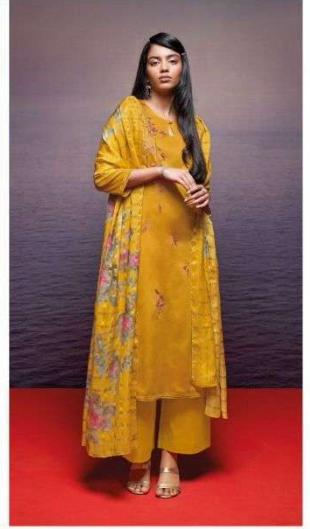

S2376-D

Ganga®
Tyra
S2376- A/B/C/D