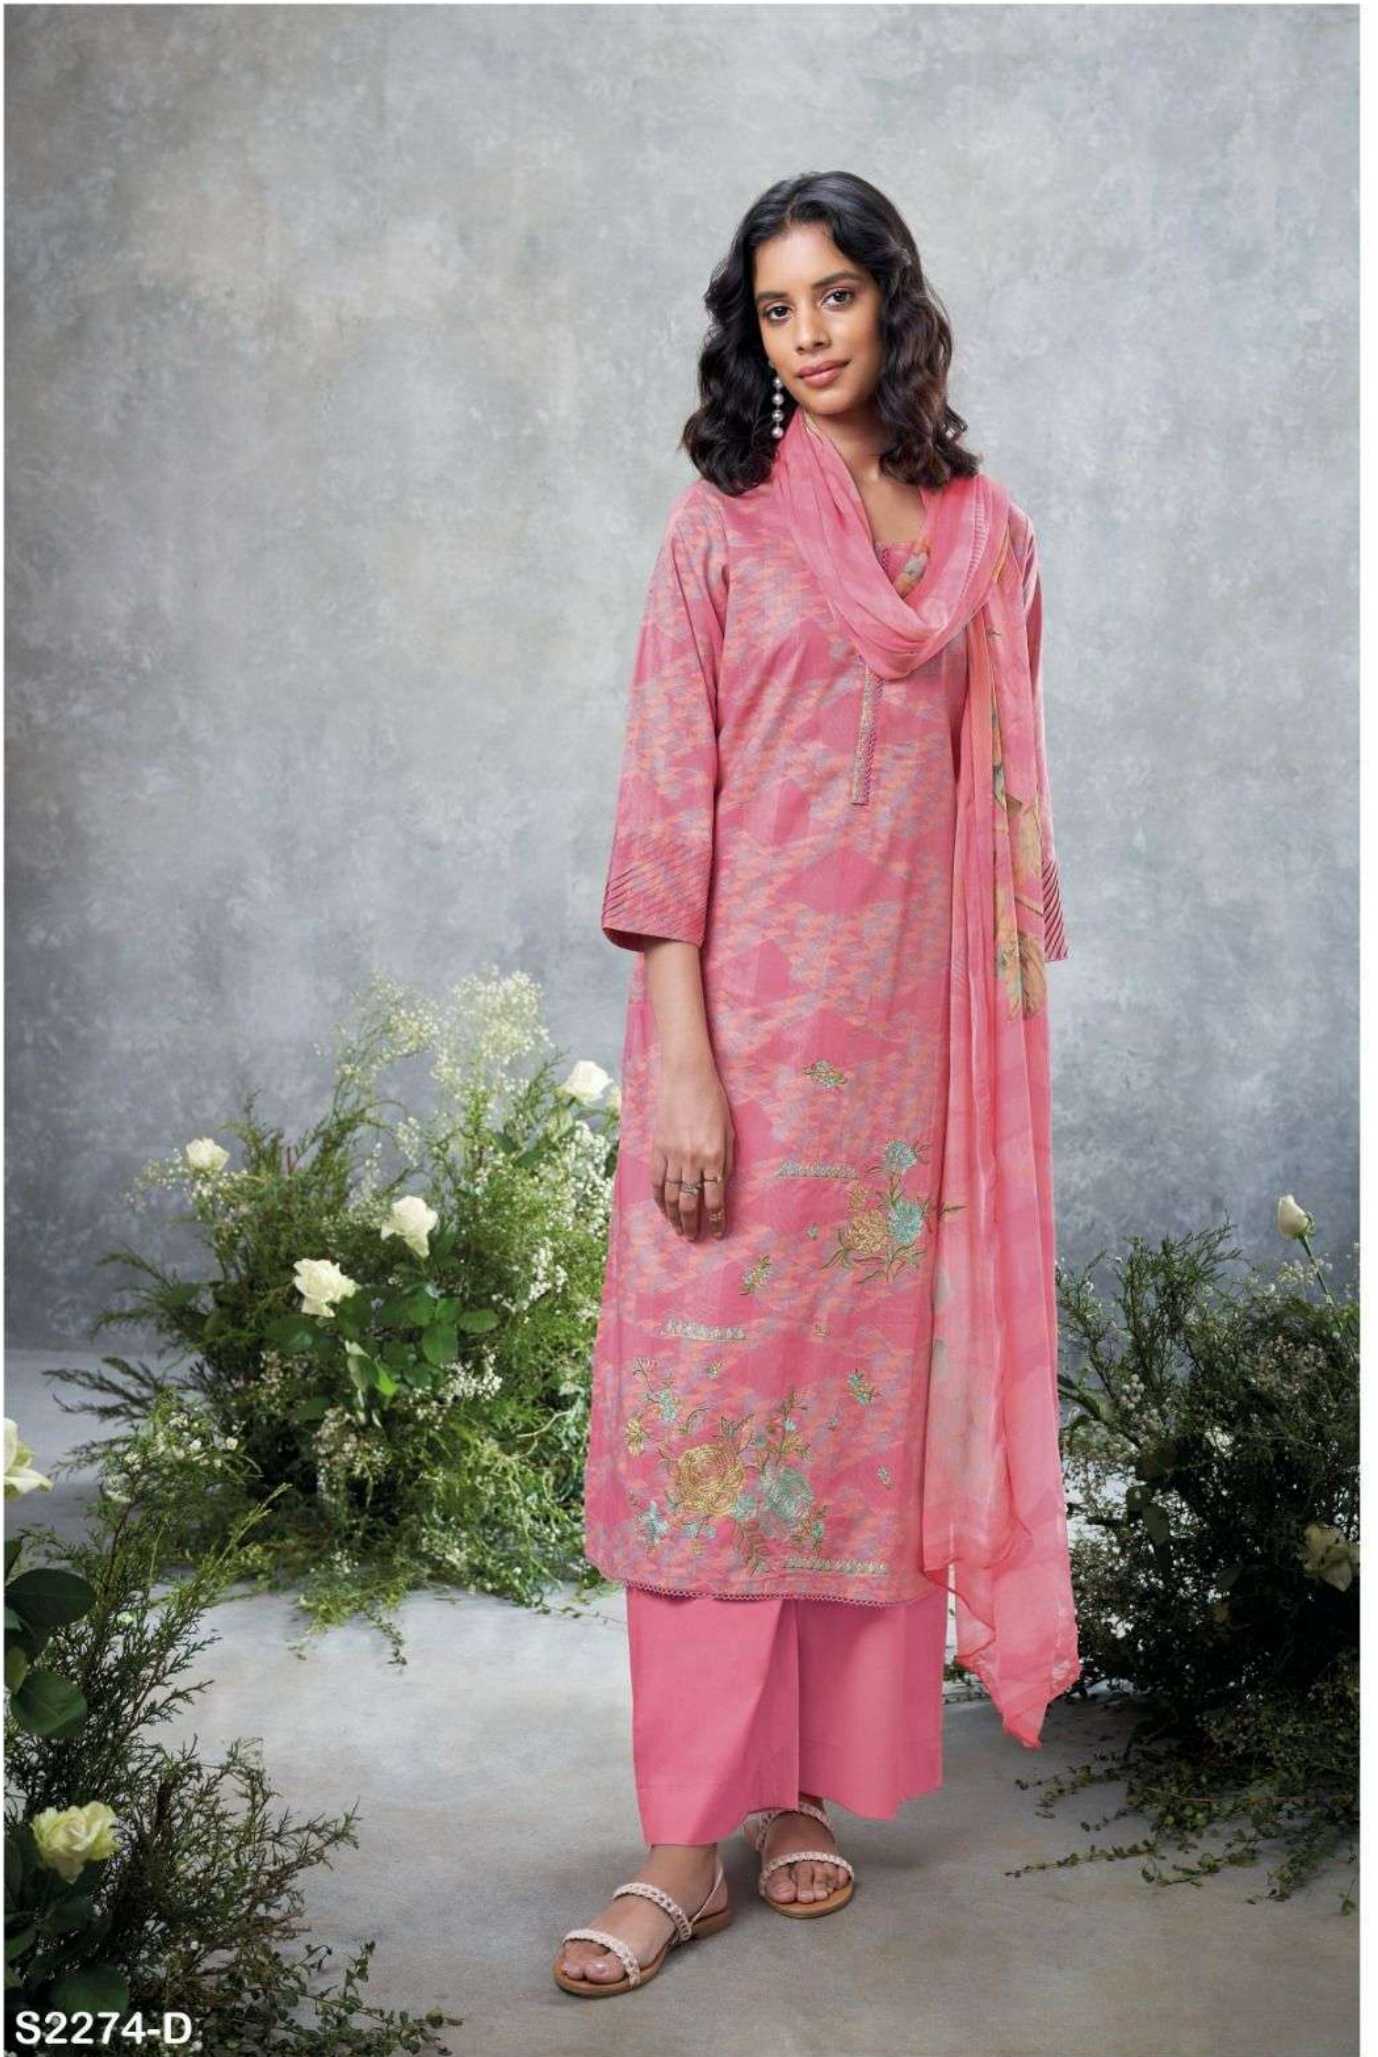

Ganga®  
Lottie  
S2274

S2274-A

S2274-B

S2274-C

S2274-D

S2274-D

|                 |  |
|-----------------|--|
| PRODUCT NAME    | <b><i>LOTTIE</i></b>   |
| D.NO.           | S2274  |
| DESCRIPTION     | <b>TOP</b><br>PREMIUM COTTON PRINTED WITH EMBROIDERY, NECK PLACKET EMBROIDERY AND READY LACE |
|                 | <b>BOTTOM</b><br>PREMIUM COTTON SOLID COLOUR   |
|                 | <b>DUPATTA</b><br>PURE CHIFFON PRINTED   |
| HSN CODE        | <b>520851</b>  |
| WHOLESALE PRICE | <b>1565/- EACH+GST(EXTRA)</b>  |