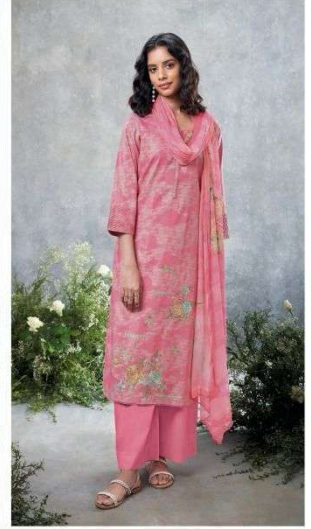

S2274-D

Ganga®
Lottie
S2274- A/B/C/D