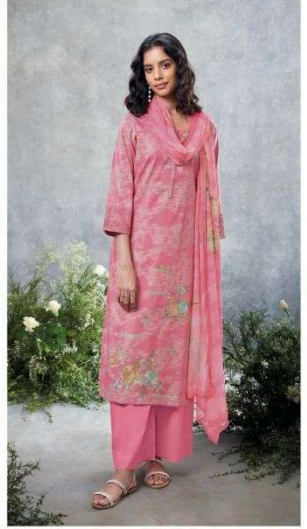

S2274-D

Ganga®
Lottie
S2274- A/B/C/D