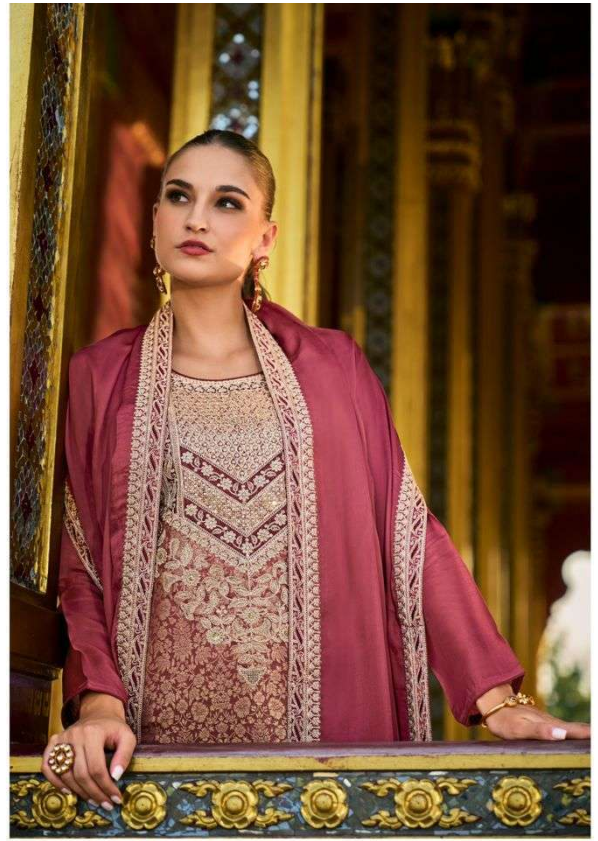

# Kimkhab

10608 ◆◆

  
**CINDERELLA**<sup>®</sup>  
Designed by  
*Sybil*

10610 ◆◆

# Kimkhab

**TOP**

PURE BANARASI SILK JACQUARD WITH DALICATE EMBROIDERY WORK

**DUPATTA**

PURE GAJI SILK EMBROIDERY WORK

**BOTTOM**

PURE UPADA EMBROIDERY

**DESIGN : 6**