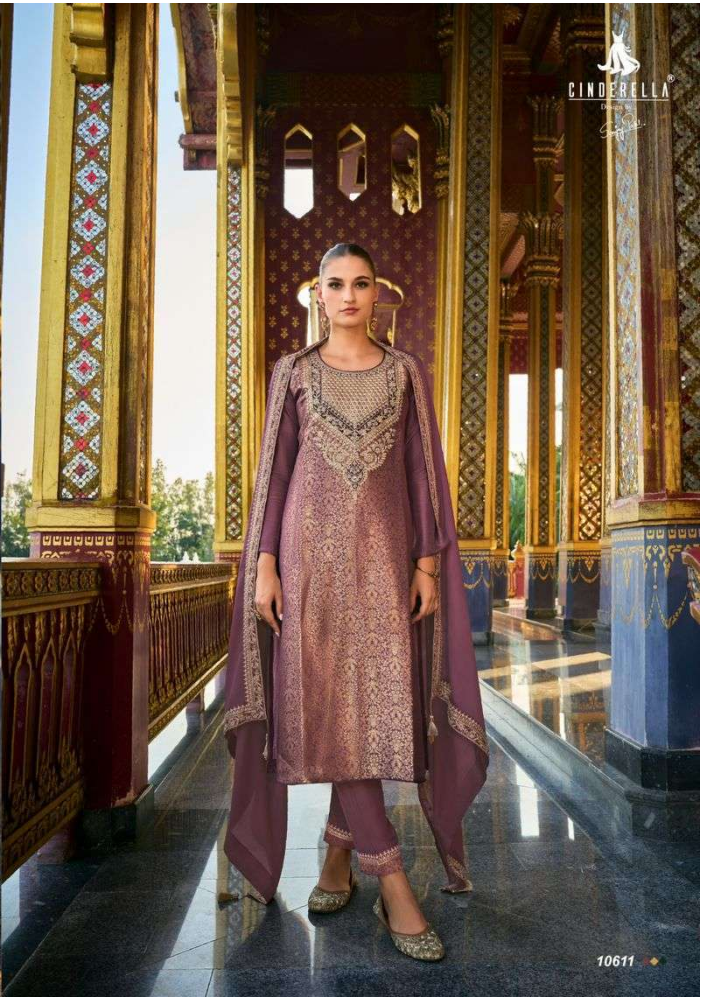

CINDERELLA®

Design by
Saffi Patel

Kimkhab

10608 ◆◆

CINDERELLA[®]
Designer by
S. S. S.

10609 ◆◆

10610 ◆◆

Kimkhab

TOP

PURE BANARASI SILK JACQUARD WITH DALICATE EMBROIDERY WORK

DUPATTA

PURE GAJI SILK EMBROIDERY WORK

BOTTOM

PURE UPADA EMBROIDERY

DESIGN : 6

RATE : 2195/-