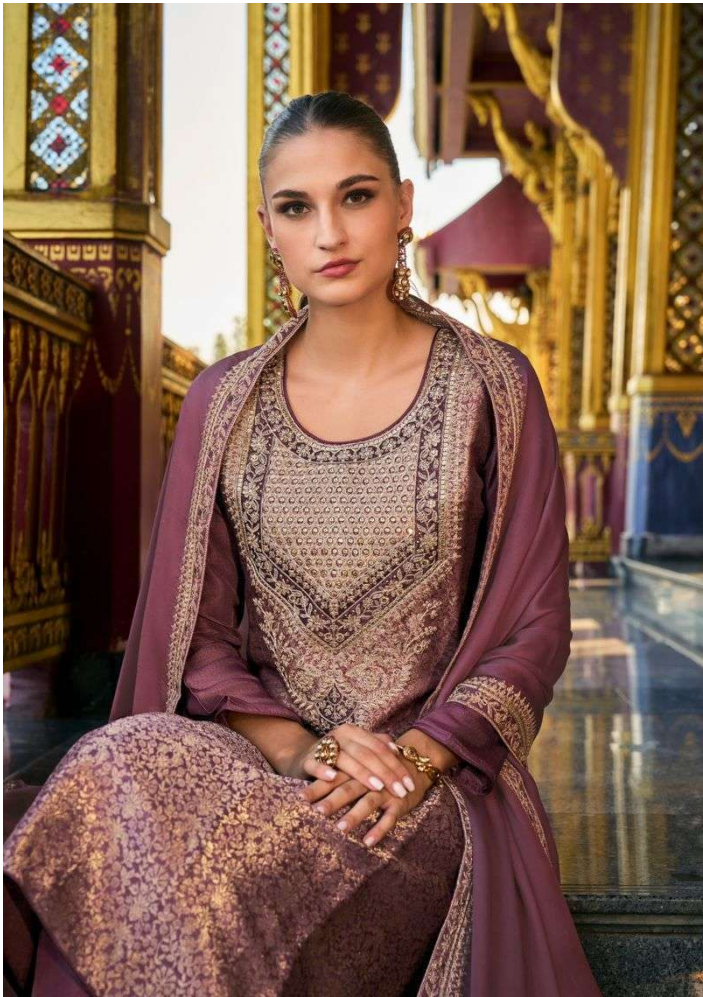

CINDERELLA®

Design by
Saffi Patel

Kimkhab

10608 ◆◆

CINDERELLA[®]
Designer by
S. S. S.

10609 ◆◆

10610 ◆◆

Kimkhab

TOP

PURE BANARASI SILK JACQUARD WITH DALICATE EMBROIDERY WORK

DUPATTA

PURE GAJI SILK EMBROIDERY WORK

BOTTOM

PURE UPADA EMBROIDERY

DESIGN : 6

RATE : 2195/-