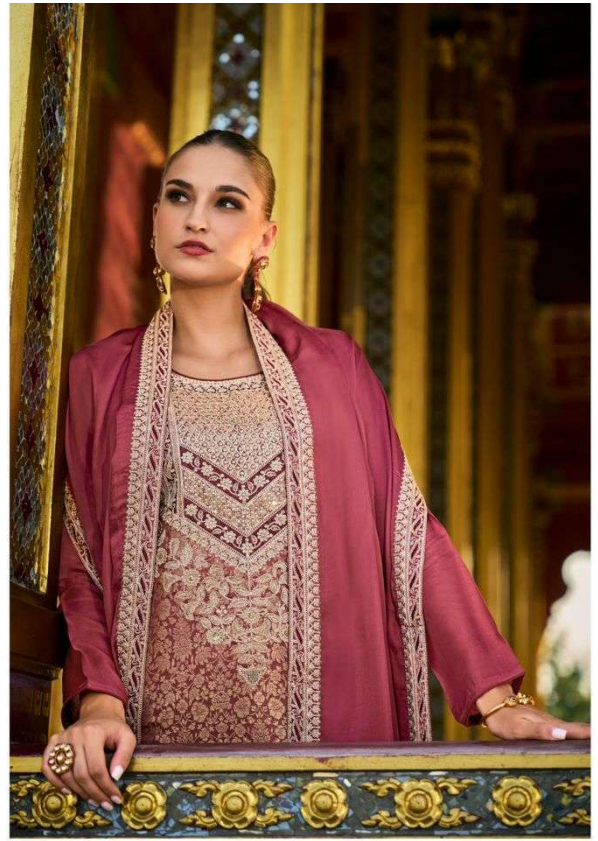

CINDERELLA®

Design by
Saffi Patel

Kimkhab

10608 ◆◆

CINDERELLA[®]
Designer by
S. S. S.

10609 ◆◆

10610 ◆◆

Kimkhab

TOP

PURE BANARASI SILK JACQUARD WITH DALICATE EMBROIDERY WORK

DUPATTA

PURE GAJI SILK EMBROIDERY WORK

BOTTOM

PURE UPADA EMBROIDERY

DESIGN : 6

RATE : 2195/-