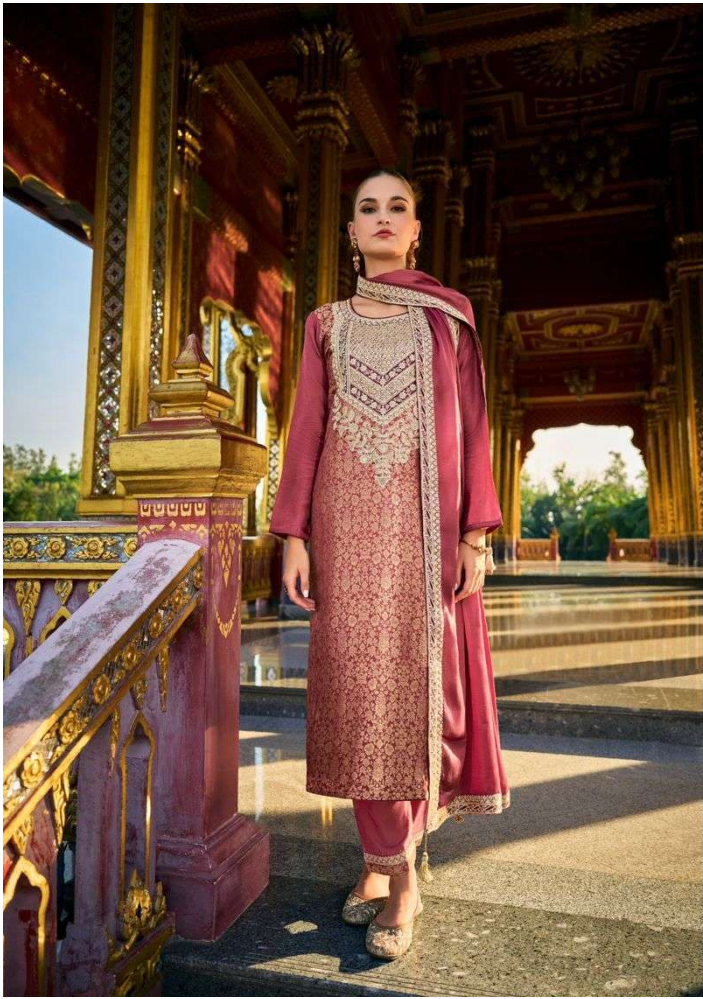

CINDERELLA®

Design by
Saffi Patel

Kimkhab

10608 ◆◆

CINDERELLA[®]
Designer by
S. S. S.

10609 ◆◆

10610 ◆◆

Kimkhab

TOP

PURE BANARASI SILK JACQUARD WITH DALICATE EMBROIDERY WORK

DUPATTA

PURE GAJI SILK EMBROIDERY WORK

BOTTOM

PURE UPADA EMBROIDERY

DESIGN : 6

RATE : 2195/-