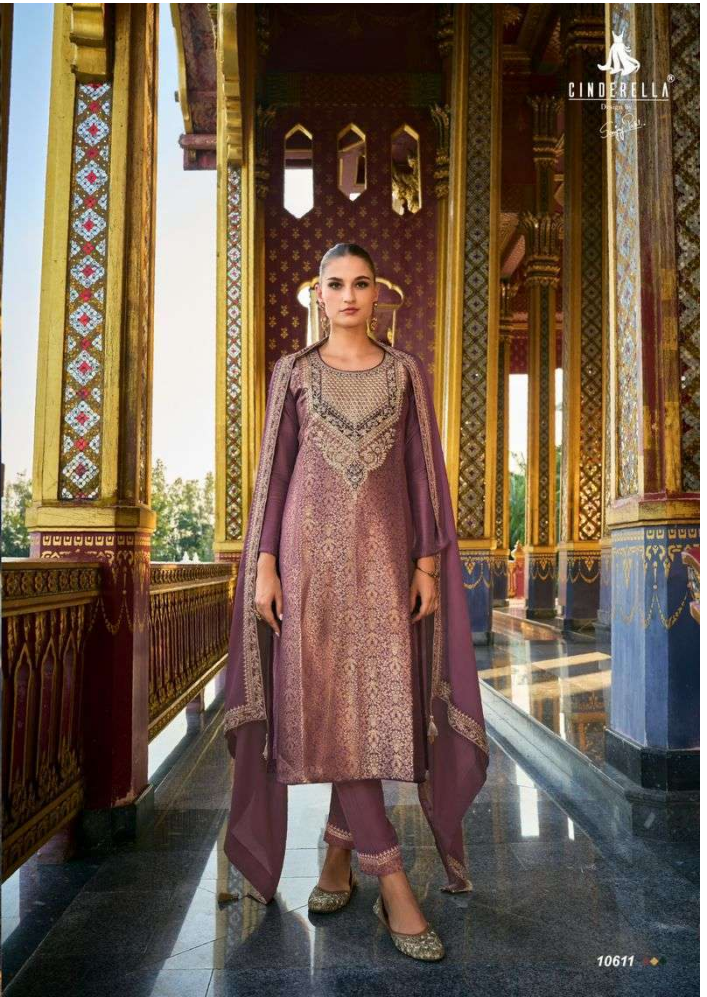

# Kimkhab

10608 ◆◆

  
**CINDERELLA**<sup>®</sup>  
Designed by  
*Sybil*

10610 ◆◆

# Kimkhab

**TOP**

PURE BANARASI SILK JACQUARD WITH DALICATE EMBROIDERY WORK

**DUPATTA**

PURE GAJI SILK EMBROIDERY WORK

**BOTTOM**

PURE UPADA EMBROIDERY

**DESIGN : 6**