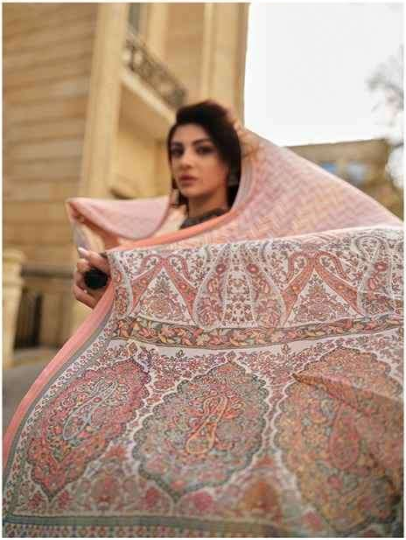

EMBELLISHED OPULENCE

1002