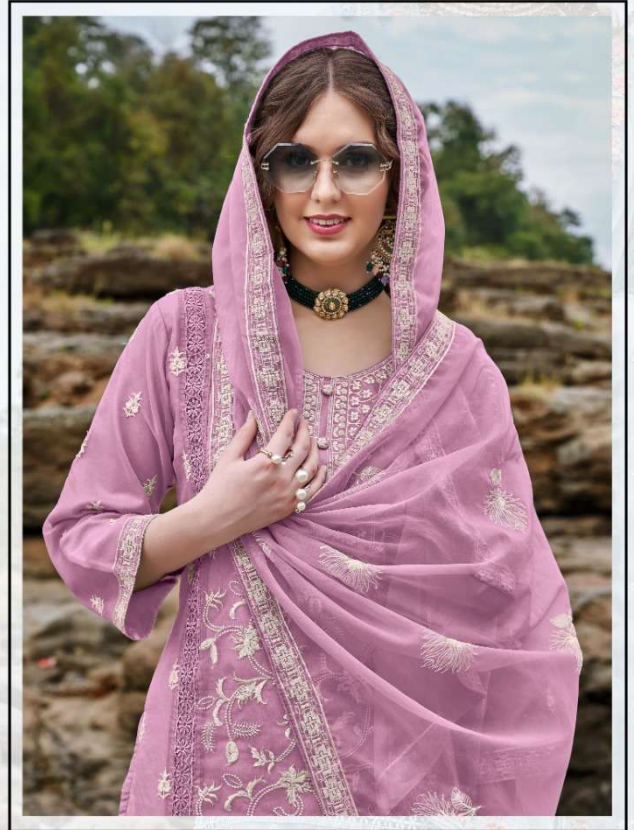

ZARQASHTM
A BRAND BY KHAYYIRA

ZARQASH[®]
A BRAND BY **KCITY**

Z-195-A

READY MADE
COLLECTION

SIZE
XL,XXL

TOP - ORGANZA HEAVY EMBROIDERED
INNER - SANTOON
BOTTOM - VISCOSE
DUPATTA - ORGANZA EMBROIDERED

ZARQASH®

A BRAND BY KUNAYYRA

ZARQASH
A BRAND BY **KCITY**

Z-195-B

READY MADE
COLLECTION

SIZE
XL,XXL

TOP - ORGANZA HEAVY EMBROIDERED
INNER - SANTOON
BOTTOM - VISCOSE
DUPATTA - ORGANZA EMBROIDERED

ZARQASH™

A BRAND BY KUMAYYRA