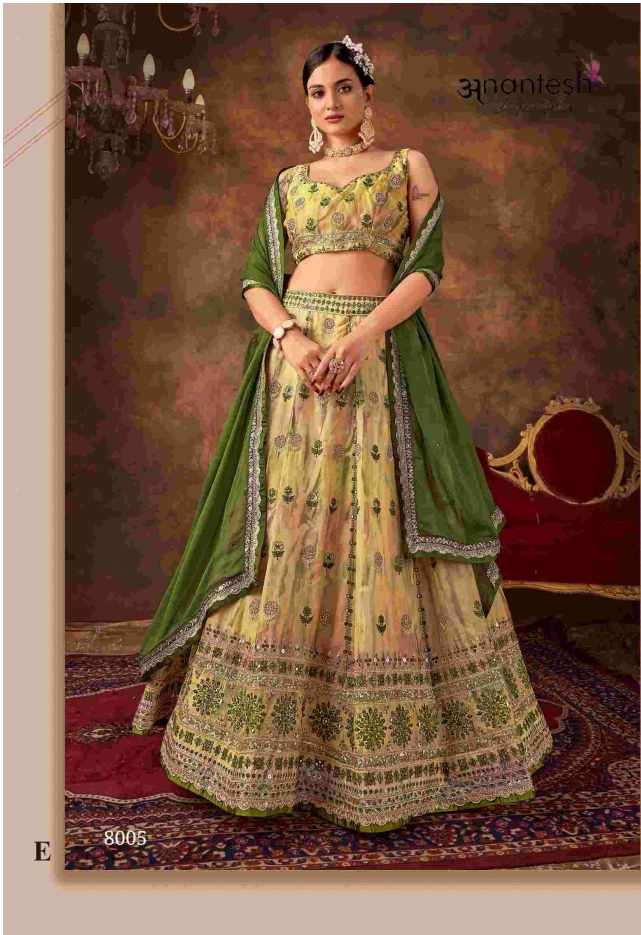

anantesh
lifestyle

Queen Vol-1

Flower
Fantasy
B

8002

anantesh
Lifestyle

8002

Anantesh

Flower
Fantasy
F

8006

Anantesh Lifestyle Queen vol 1

D.NO	MAIN COLOR	LEJENGA FABRIC	BLOUSE FABRIC	DUPATTA FABRIC	SIZE(SEMI FITTED)	WORK DETAIL	PRICE
8001	BLUE WITH PURPLE	PURE GEORGETTE	GEORGETTE	PURE GEORGETTE	UPTO 42 BUST AND WAIST	PREMIUM SEQUANCE AND MULTI THREAD WORK	4450/-
8002	BROWN	FAUX GEORGETTE	FAUX GEORGETTE	FAUX GEORGETTE	UPTO 42 BUST AND WAIST	PREMIUM SEQUANCE AND MULTI THREAD WORK	4995/-
8003	CREAM	NET	NET	NET	UPTO 42 BUST AND WAIST	PREMIUM SEQUANCE AND MULTI THREAD WORK	4995/-
8004	OFF WHITE	PURE GEORGETTE	PURE GEORGETTE	PURE GEORGETTE LINING	UPTO 42 BUST AND WAIST	PREMIUM SEQUANCE AND MULTI THREAD WORK	4695/-
8005	PINK GREEN MULTICOLOR	ORGANZA	ORGANZA	PURE CHENON	UPTO 42 BUST AND WAIST	PREMIUM SEQUANCE AND MULTI THREAD WORK	3995/-
8006	WINE	PURE GEORGETTE	PURE GEORGETTE	GEORGETTE LINING	UPTO 42 BUST AND WAIST	PREMIUM SEQUANCE AND MULTI THREAD WORK	4995/-
8007	MULTI COLOR	ORGANZA	ORGANZA	PURE CHENON	UPTO 42 BUST AND WAIST	PREMIUM SEQUANCE AND MULTI THREAD WORK	4995/-
AVERAGE RATE-4875/-				GST-12%		TOTAL	34120

Queen Vol-1

8001

8002

8003

8004

8005

8006

8007