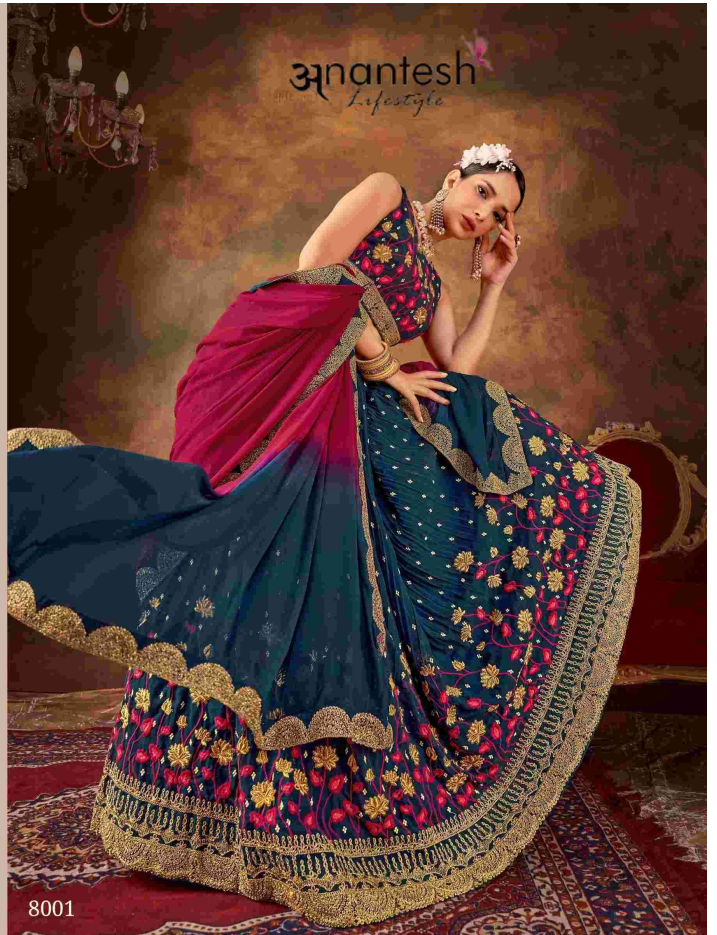

anantesh
lifestyle

Queen Vol-1

Anantesh

Flower
Fantasy
F

8006

Anantesh Lifestyle Queen vol 1

D.NO	MAIN COLOR	LEJHNGA FABRIC	BLOUSE FABRIC	DUPATTA FABRIC	SIZE(SEMI FITTED)	WORK DETAIL	PRICE
8001	BLUE WITH PURPLE	PURE GEORGETTE	GEORGETTE	PURE GEORGETTE	UPTO 42 BUST AND WAIST	PREMIUM SEQUANCE AND MULTI THREAD WORK	4450/-
8002	BROWN	FAUX GEORGETTE	FAUX GEORGETTE	FAUX GEORGETTE	UPTO 42 BUST AND WAIST	PREMIUM SEQUANCE AND MULTI THREAD WORK	4995/-
8003	CREAM	NET	NET	NET	UPTO 42 BUST AND WAIST	PREMIUM SEQUANCE AND MULTI THREAD WORK	4995/-
8004	OFF WHITE	PURE GEORGETTE	PURE GEORGETTE	PURE GEORGETTE LINING	UPTO 42 BUST AND WAIST	PREMIUM SEQUANCE AND MULTI THREAD WORK	4695/-
8005	PINK GREEN MULTICOLOR	ORGANZA	ORGANZA	PURE CHENON	UPTO 42 BUST AND WAIST	PREMIUM SEQUANCE AND MULTI THREAD WORK	3995/-
8006	WINE	PURE GEORGETTE	PURE GEORGETTE	GEORGETTE LINING	UPTO 42 BUST AND WAIST	PREMIUM SEQUANCE AND MULTI THREAD WORK	4995/-
8007	MULTI COLOR	ORGANZA	ORGANZA	PURE CHENON	UPTO 42 BUST AND WAIST	PREMIUM SEQUANCE AND MULTI THREAD WORK	4995/-
AVERAGE RATE-4875/-				GST-12%	TOTAL		34120

anantesh

Queen Vol-1

8001

8002

8003

8004

8005

8006