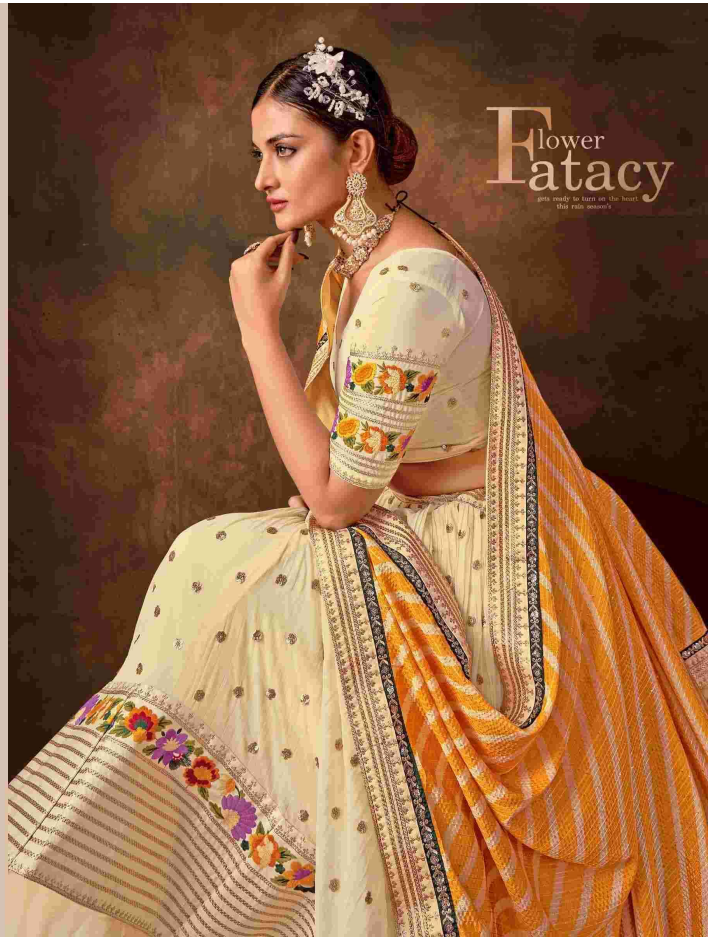

anantesh
lifestyle

Queen Vol-1

Anantesh

Flower
Fantasy
F

8006

Anantesh Lifestyle Queen vol 1

D.NO	MAIN COLOR	LEJHNGA FABRIC	BLOUSE FABRIC	DUPATTA FABRIC	SIZE(SEMI FITTED)	WORK DETAIL	PRICE
8001	BLUE WITH PURPLE	PURE GEORGETTE	GEORGETTE	PURE GEORGETTE	UPTO 42 BUST AND WAIST	PREMIUM SEQUANCE AND MULTI THREAD WORK	4450/-
8002	BROWN	FAUX GEORGETTE	FAUX GEORGETTE	FAUX GEORGETTE	UPTO 42 BUST AND WAIST	PREMIUM SEQUANCE AND MULTI THREAD WORK	4995/-
8003	CREAM	NET	NET	NET	UPTO 42 BUST AND WAIST	PREMIUM SEQUANCE AND MULTI THREAD WORK	4995/-
8004	OFF WHITE	PURE GEORGETTE	PURE GEORGETTE	PURE GEORGETTE LINING	UPTO 42 BUST AND WAIST	PREMIUM SEQUANCE AND MULTI THREAD WORK	4695/-
8005	PINK GREEN MULTICOLOR	ORGANZA	ORGANZA	PURE CHENON	UPTO 42 BUST AND WAIST	PREMIUM SEQUANCE AND MULTI THREAD WORK	3995/-
8006	WINE	PURE GEORGETTE	PURE GEORGETTE	GEORGETTE LINING	UPTO 42 BUST AND WAIST	PREMIUM SEQUANCE AND MULTI THREAD WORK	4995/-
8007	MULTI COLOR	ORGANZA	ORGANZA	PURE CHENON	UPTO 42 BUST AND WAIST	PREMIUM SEQUANCE AND MULTI THREAD WORK	4995/-
AVERAGE RATE-4875/-				GST-12%	TOTAL		34120

anantesh

Queen Vol-1

8001

8002

8003

8004

8005

8006