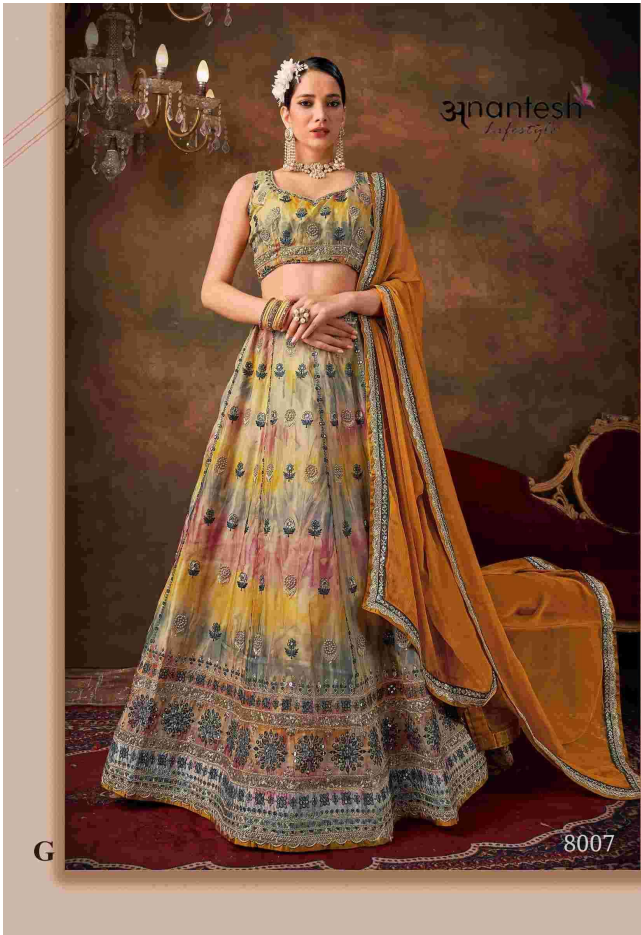

anantesh
lifestyle

Queen Vol-1

Anantesh

Flower
Fantasy
F

8006

Anantesh Lifestyle Queen vol 1

D.NO	MAIN COLOR	LEJHNGA FABRIC	BLOUSE FABRIC	DUPATTA FABRIC	SIZE(SEMI FITTED)	WORK DETAIL	PRICE
8001	BLUE WITH PURPLE	PURE GEORGETTE	GEORGETTE	PURE GEORGETTE	UPTO 42 BUST AND WAIST	PREMIUM SEQUANCE AND MULTI THREAD WORK	4450/-
8002	BROWN	FAUX GEORGETTE	FAUX GEORGETTE	FAUX GEORGETTE	UPTO 42 BUST AND WAIST	PREMIUM SEQUANCE AND MULTI THREAD WORK	4995/-
8003	CREAM	NET	NET	NET	UPTO 42 BUST AND WAIST	PREMIUM SEQUANCE AND MULTI THREAD WORK	4995/-
8004	OFF WHITE	PURE GEORGETTE	PURE GEORGETTE	PURE GEORGETTE LINING	UPTO 42 BUST AND WAIST	PREMIUM SEQUANCE AND MULTI THREAD WORK	4695/-
8005	PINK GREEN MULTICOLOR	ORGANZA	ORGANZA	PURE CHENON	UPTO 42 BUST AND WAIST	PREMIUM SEQUANCE AND MULTI THREAD WORK	3995/-
8006	WINE	PURE GEORGETTE	PURE GEORGETTE	GEORGETTE LINING	UPTO 42 BUST AND WAIST	PREMIUM SEQUANCE AND MULTI THREAD WORK	4995/-
8007	MULTI COLOR	ORGANZA	ORGANZA	PURE CHENON	UPTO 42 BUST AND WAIST	PREMIUM SEQUANCE AND MULTI THREAD WORK	4995/-
AVERAGE RATE-4875/-				GST-12%	TOTAL		34120

anantesh

Queen Vol-1

8001

8002

8003

8004

8005

8006