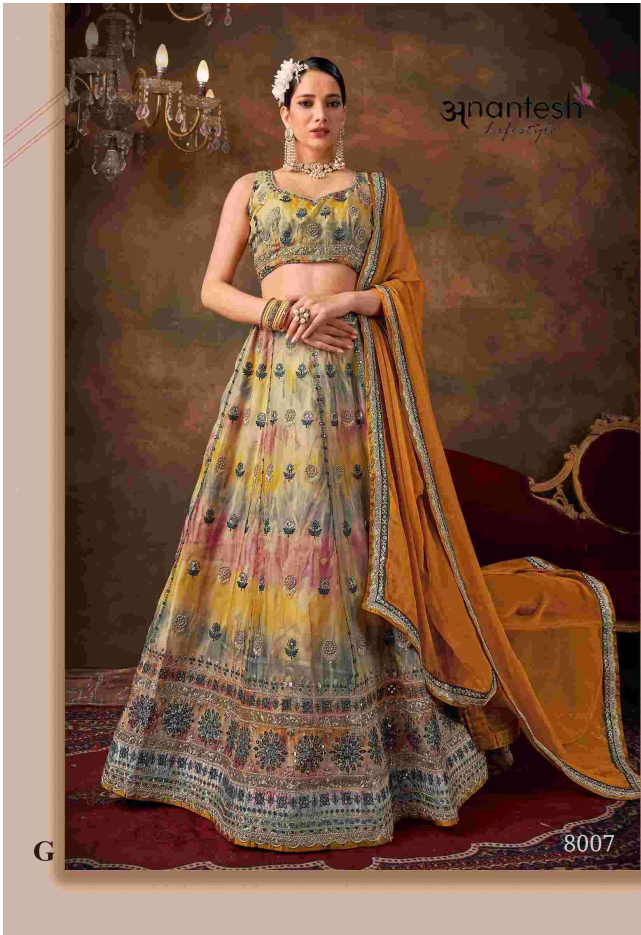

anantesh
lifestyle

Queen Vol-1

Flower
Fantasy
B

8002

anantesh
Lifestyle

8002

Anantesh

Flower
Fantasy
F

8006

Anantesh Lifestyle Queen vol 1

D.NO	MAIN COLOR	LEJENGA FABRIC	BLOUSE FABRIC	DUPATTA FABRIC	SIZE(SEMI FITTED)	WORK DETAIL	PRICE
8001	BLUE WITH PURPLE	PURE GEORGETTE	GEORGETTE	PURE GEORGETTE	UPTO 42 BUST AND WAIST	PREMIUM SEQUANCE AND MULTI THREAD WORK	4450/-
8002	BROWN	FAUX GEORGETTE	FAUX GEORGETTE	FAUX GEORGETTE	UPTO 42 BUST AND WAIST	PREMIUM SEQUANCE AND MULTI THREAD WORK	4995/-
8003	CREAM	NET	NET	NET	UPTO 42 BUST AND WAIST	PREMIUM SEQUANCE AND MULTI THREAD WORK	4995/-
8004	OFF WHITE	PURE GEORGETTE	PURE GEORGETTE	PURE GEORGETTE LINING	UPTO 42 BUST AND WAIST	PREMIUM SEQUANCE AND MULTI THREAD WORK	4695/-
8005	PINK GREEN MULTICOLOR	ORGANZA	ORGANZA	PURE CHENON	UPTO 42 BUST AND WAIST	PREMIUM SEQUANCE AND MULTI THREAD WORK	3995/-
8006	WINE	PURE GEORGETTE	PURE GEORGETTE	GEORGETTE LINING	UPTO 42 BUST AND WAIST	PREMIUM SEQUANCE AND MULTI THREAD WORK	4995/-
8007	MULTI COLOR	ORGANZA	ORGANZA	PURE CHENON	UPTO 42 BUST AND WAIST	PREMIUM SEQUANCE AND MULTI THREAD WORK	4995/-
AVERAGE RATE-4875/-				GST-12%		TOTAL	34120

Queen Vol-1

8001

8002

8003

8004

8005

8006

8007