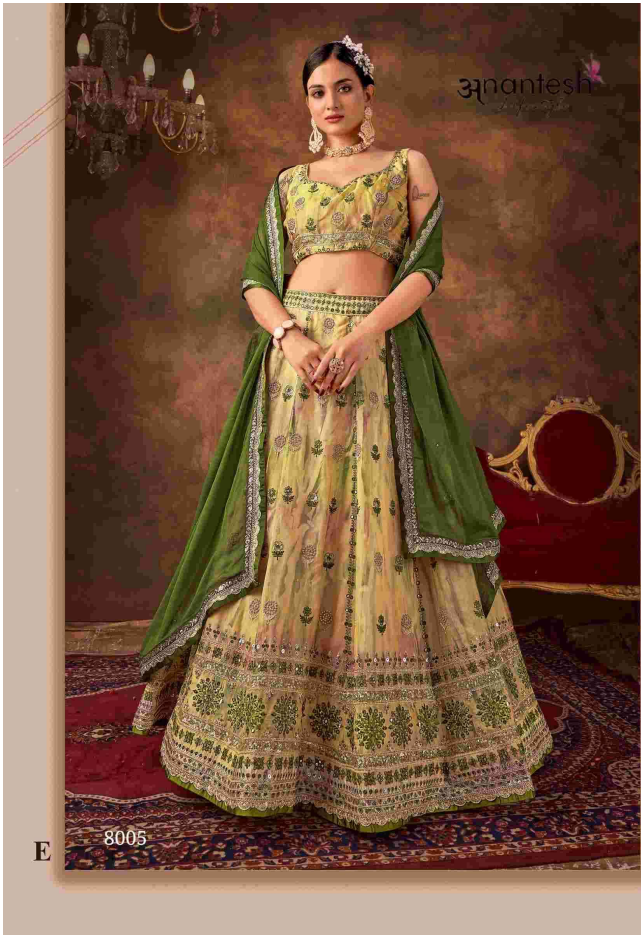

anantesh
lifestyle

Queen Vol-1

Anantesh

Flower
Fantasy
F

8006

Anantesh Lifestyle Queen vol 1

D.NO	MAIN COLOR	LEJHNGA FABRIC	BLOUSE FABRIC	DUPATTA FABRIC	SIZE(SEMI FITTED)	WORK DETAIL	PRICE
8001	BLUE WITH PURPLE	PURE GEORGETTE	GEORGETTE	PURE GEORGETTE	UPTO 42 BUST AND WAIST	PREMIUM SEQUANCE AND MULTI THREAD WORK	4450/-
8002	BROWN	FAUX GEORGETTE	FAUX GEORGETTE	FAUX GEORGETTE	UPTO 42 BUST AND WAIST	PREMIUM SEQUANCE AND MULTI THREAD WORK	4995/-
8003	CREAM	NET	NET	NET	UPTO 42 BUST AND WAIST	PREMIUM SEQUANCE AND MULTI THREAD WORK	4995/-
8004	OFF WHITE	PURE GEORGETTE	PURE GEORGETTE	PURE GEORGETTE LINING	UPTO 42 BUST AND WAIST	PREMIUM SEQUANCE AND MULTI THREAD WORK	4695/-
8005	PINK GREEN MULTICOLOR	ORGANZA	ORGANZA	PURE CHENON	UPTO 42 BUST AND WAIST	PREMIUM SEQUANCE AND MULTI THREAD WORK	3995/-
8006	WINE	PURE GEORGETTE	PURE GEORGETTE	GEORGETTE LINING	UPTO 42 BUST AND WAIST	PREMIUM SEQUANCE AND MULTI THREAD WORK	4995/-
8007	MULTI COLOR	ORGANZA	ORGANZA	PURE CHENON	UPTO 42 BUST AND WAIST	PREMIUM SEQUANCE AND MULTI THREAD WORK	4995/-
AVERAGE RATE-4875/-				GST-12%	TOTAL		34120

anantesh

Queen Vol-1

8001

8002

8003

8004

8005

8006