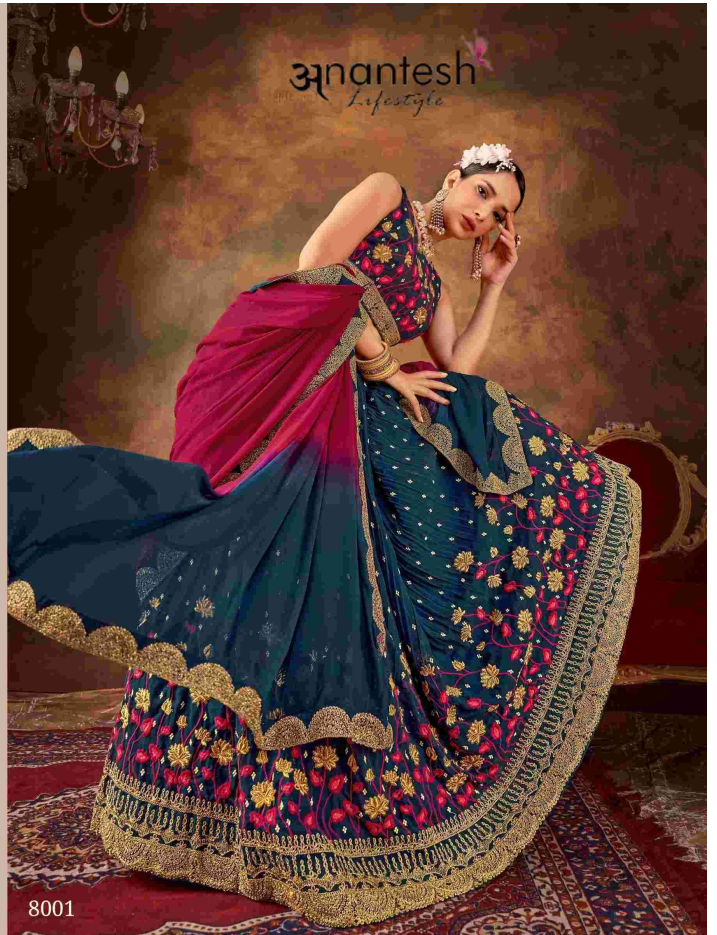

anantesh
lifestyle

Queen Vol-1

Flower
Fantasy
B

8002

Anantesh
Lifestyle

8002

Anantesh

Flower
Fantasy
F

8006

Anantesh Lifestyle Queen vol 1

D.NO	MAIN COLOR	LEJENGA FABRIC	BLOUSE FABRIC	DUPATTA FABRIC	SIZE(SEMI FITTED)	WORK DETAIL	PRICE
8001	BLUE WITH PURPLE	PURE GEORGETTE	GEORGETTE	PURE GEORGETTE	UPTO 42 BUST AND WAIST	PREMIUM SEQUANCE AND MULTI THREAD WORK	4450/-
8002	BROWN	FAUX GEORGETTE	FAUX GEORGETTE	FAUX GEORGETTE	UPTO 42 BUST AND WAIST	PREMIUM SEQUANCE AND MULTI THREAD WORK	4995/-
8003	CREAM	NET	NET	NET	UPTO 42 BUST AND WAIST	PREMIUM SEQUANCE AND MULTI THREAD WORK	4995/-
8004	OFF WHITE	PURE GEORGETTE	PURE GEORGETTE	PURE GEORGETTE LINING	UPTO 42 BUST AND WAIST	PREMIUM SEQUANCE AND MULTI THREAD WORK	4695/-
8005	PINK GREEN MULTICOLOR	ORGANZA	ORGANZA	PURE CHENON	UPTO 42 BUST AND WAIST	PREMIUM SEQUANCE AND MULTI THREAD WORK	3995/-
8006	WINE	PURE GEORGETTE	PURE GEORGETTE	GEORGETTE LINING	UPTO 42 BUST AND WAIST	PREMIUM SEQUANCE AND MULTI THREAD WORK	4995/-
8007	MULTI COLOR	ORGANZA	ORGANZA	PURE CHENON	UPTO 42 BUST AND WAIST	PREMIUM SEQUANCE AND MULTI THREAD WORK	4995/-
AVERAGE RATE-4875/-				GST-12%		TOTAL	34120

anantesh

Queen Vol-1

8001

8002

8003

8004

8005

8006