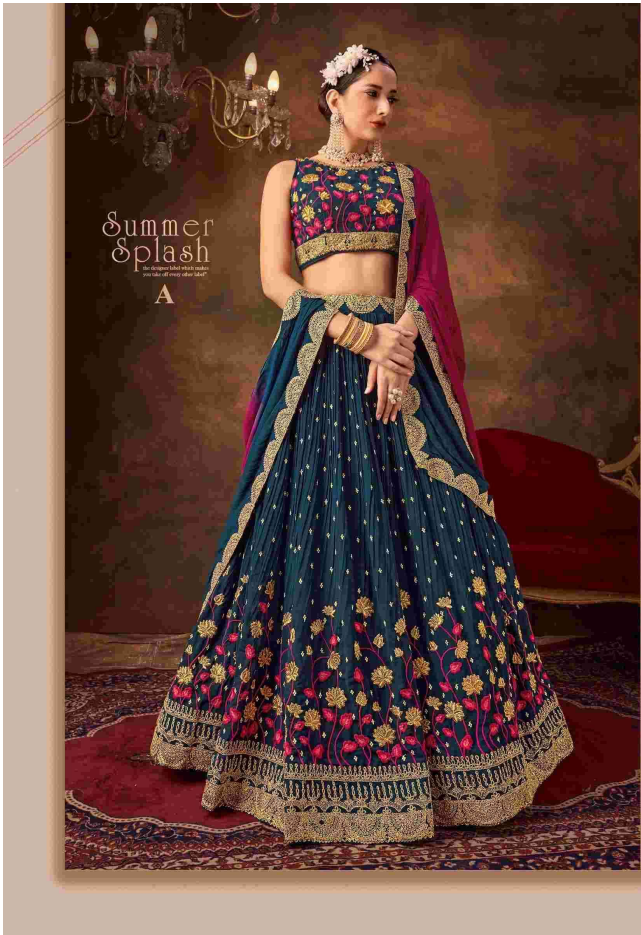

anantesh
lifestyle

Queen Vol-1

Anantesh

Flower
Fantasy
F

8006

Anantesh Lifestyle Queen vol 1

D.NO	MAIN COLOR	LEJHNGA FABRIC	BLOUSE FABRIC	DUPATTA FABRIC	SIZE(SEMI FITTED)	WORK DETAIL	PRICE
8001	BLUE WITH PURPLE	PURE GEORGETTE	GEORGETTE	PURE GEORGETTE	UPTO 42 BUST AND WAIST	PREMIUM SEQUANCE AND MULTI THREAD WORK	4450/-
8002	BROWN	FAUX GEORGETTE	FAUX GEORGETTE	FAUX GEORGETTE	UPTO 42 BUST AND WAIST	PREMIUM SEQUANCE AND MULTI THREAD WORK	4995/-
8003	CREAM	NET	NET	NET	UPTO 42 BUST AND WAIST	PREMIUM SEQUANCE AND MULTI THREAD WORK	4995/-
8004	OFF WHITE	PURE GEORGETTE	PURE GEORGETTE	PURE GEORGETTE LINING	UPTO 42 BUST AND WAIST	PREMIUM SEQUANCE AND MULTI THREAD WORK	4695/-
8005	PINK GREEN MULTICOLOR	ORGANZA	ORGANZA	PURE CHENON	UPTO 42 BUST AND WAIST	PREMIUM SEQUANCE AND MULTI THREAD WORK	3995/-
8006	WINE	PURE GEORGETTE	PURE GEORGETTE	GEORGETTE LINING	UPTO 42 BUST AND WAIST	PREMIUM SEQUANCE AND MULTI THREAD WORK	4995/-
8007	MULTI COLOR	ORGANZA	ORGANZA	PURE CHENON	UPTO 42 BUST AND WAIST	PREMIUM SEQUANCE AND MULTI THREAD WORK	4995/-
AVERAGE RATE-4875/-				GST-12%	TOTAL		34120

anantesh

Queen Vol-1

8001

8002

8003

8004

8005

8006