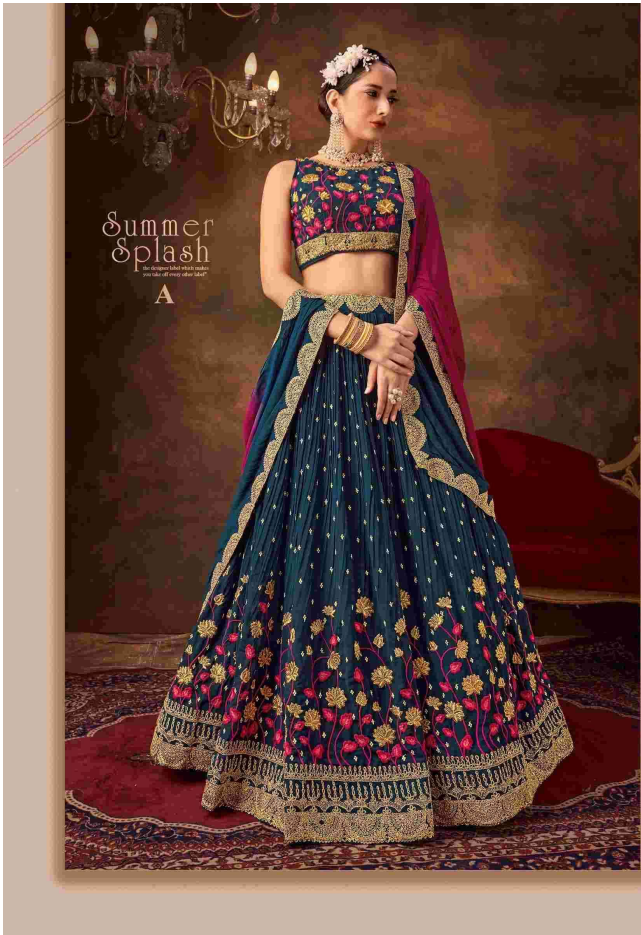

anantesh
lifestyle

Queen Vol-1

Flower
Fantasy
B

8002

Anantesh
Lifestyle

8002

Anantesh

Flower
Fantasy
F

8006

Anantesh Lifestyle Queen vol 1

D.NO	MAIN COLOR	LEJENGA FABRIC	BLOUSE FABRIC	DUPATTA FABRIC	SIZE(SEMI FITTED)	WORK DETAIL	PRICE
8001	BLUE WITH PURPLE	PURE GEORGETTE	GEORGETTE	PURE GEORGETTE	UPTO 42 BUST AND WAIST	PREMIUM SEQUANCE AND MULTI THREAD WORK	4450/-
8002	BROWN	FAUX GEORGETTE	FAUX GEORGETTE	FAUX GEORGETTE	UPTO 42 BUST AND WAIST	PREMIUM SEQUANCE AND MULTI THREAD WORK	4995/-
8003	CREAM	NET	NET	NET	UPTO 42 BUST AND WAIST	PREMIUM SEQUANCE AND MULTI THREAD WORK	4995/-
8004	OFF WHITE	PURE GEORGETTE	PURE GEORGETTE	PURE GEORGETTE LINING	UPTO 42 BUST AND WAIST	PREMIUM SEQUANCE AND MULTI THREAD WORK	4695/-
8005	PINK GREEN MULTICOLOR	ORGANZA	ORGANZA	PURE CHENON	UPTO 42 BUST AND WAIST	PREMIUM SEQUANCE AND MULTI THREAD WORK	3995/-
8006	WINE	PURE GEORGETTE	PURE GEORGETTE	GEORGETTE LINING	UPTO 42 BUST AND WAIST	PREMIUM SEQUANCE AND MULTI THREAD WORK	4995/-
8007	MULTI COLOR	ORGANZA	ORGANZA	PURE CHENON	UPTO 42 BUST AND WAIST	PREMIUM SEQUANCE AND MULTI THREAD WORK	4995/-
AVERAGE RATE-4875/-				GST-12%		TOTAL	34120

anantesh

Queen Vol-1

8001

8002

8003

8004

8005

8006