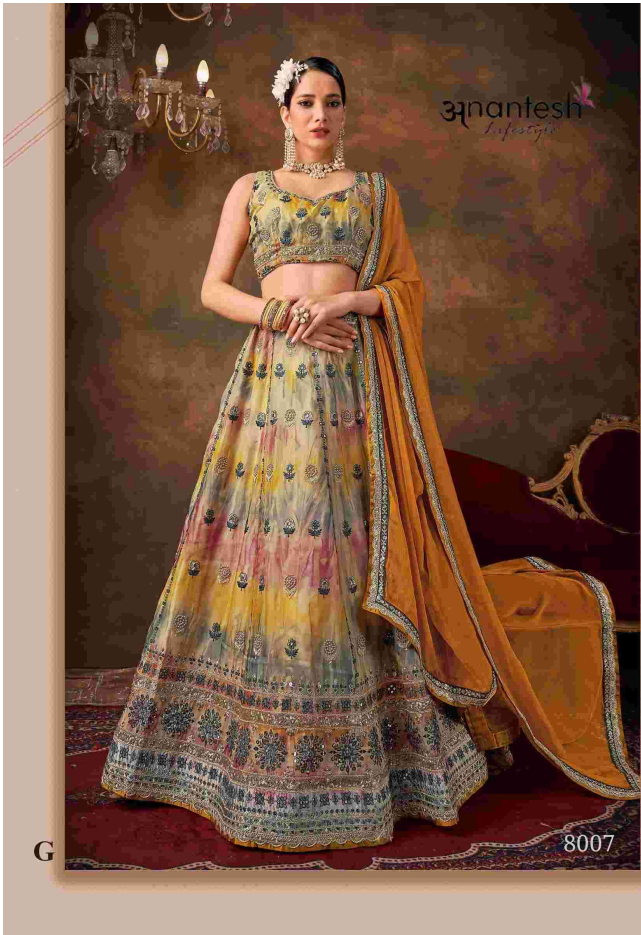

anantesh
lifestyle

Queen Vol-1

Flower
Fantasy
B

8002

Anantesh
Lifestyle

8002

Anantesh

Flower
Fantasy
F

8006

Anantesh Lifestyle Queen vol 1

D.NO	MAIN COLOR	LEJENGA FABRIC	BLOUSE FABRIC	DUPATTA FABRIC	SIZE(SEMI FITTED)	WORK DETAIL	PRICE
8001	BLUE WITH PURPLE	PURE GEORGETTE	GEORGETTE	PURE GEORGETTE	UPTO 42 BUST AND WAIST	PREMIUM SEQUANCE AND MULTI THREAD WORK	4450/-
8002	BROWN	FAUX GEORGETTE	FAUX GEORGETTE	FAUX GEORGETTE	UPTO 42 BUST AND WAIST	PREMIUM SEQUANCE AND MULTI THREAD WORK	4995/-
8003	CREAM	NET	NET	NET	UPTO 42 BUST AND WAIST	PREMIUM SEQUANCE AND MULTI THREAD WORK	4995/-
8004	OFF WHITE	PURE GEORGETTE	PURE GEORGETTE	PURE GEORGETTE LINING	UPTO 42 BUST AND WAIST	PREMIUM SEQUANCE AND MULTI THREAD WORK	4695/-
8005	PINK GREEN MULTICOLOR	ORGANZA	ORGANZA	PURE CHENON	UPTO 42 BUST AND WAIST	PREMIUM SEQUANCE AND MULTI THREAD WORK	3995/-
8006	WINE	PURE GEORGETTE	PURE GEORGETTE	GEORGETTE LINING	UPTO 42 BUST AND WAIST	PREMIUM SEQUANCE AND MULTI THREAD WORK	4995/-
8007	MULTI COLOR	ORGANZA	ORGANZA	PURE CHENON	UPTO 42 BUST AND WAIST	PREMIUM SEQUANCE AND MULTI THREAD WORK	4995/-
AVERAGE RATE-4875/-				GST-12%		TOTAL	34120

anantesh

Queen Vol-1

8001

8002

8003

8004

8005

8006