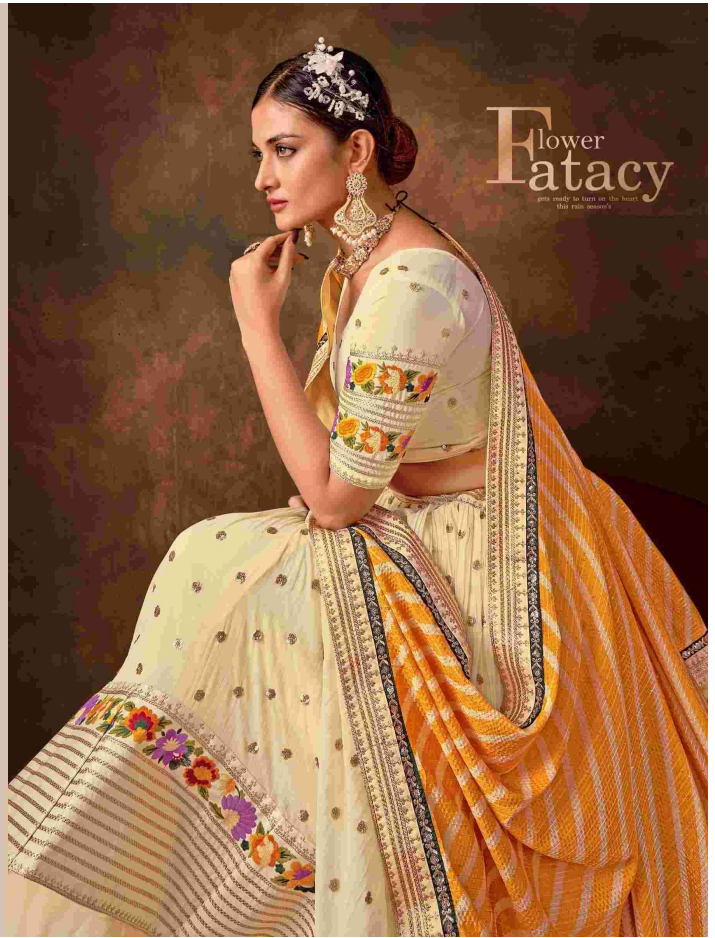

anantesh
lifestyle

Queen Vol-1

Flower
Fantasy
B

8002

anantesh
Lifestyle

8002

Anantesh

Flower
Fantasy
F

8006

Anantesh Lifestyle Queen vol 1

D.NO	MAIN COLOR	LEJENGA FABRIC	BLOUSE FABRIC	DUPATTA FABRIC	SIZE(SEMI FITTED)	WORK DETAIL	PRICE
8001	BLUE WITH PURPLE	PURE GEORGETTE	GEORGETTE	PURE GEORGETTE	UPTO 42 BUST AND WAIST	PREMIUM SEQUANCE AND MULTI THREAD WORK	4450/-
8002	BROWN	FAUX GEORGETTE	FAUX GEORGETTE	FAUX GEORGETTE	UPTO 42 BUST AND WAIST	PREMIUM SEQUANCE AND MULTI THREAD WORK	4995/-
8003	CREAM	NET	NET	NET	UPTO 42 BUST AND WAIST	PREMIUM SEQUANCE AND MULTI THREAD WORK	4995/-
8004	OFF WHITE	PURE GEORGETTE	PURE GEORGETTE	PURE GEORGETTE LINING	UPTO 42 BUST AND WAIST	PREMIUM SEQUANCE AND MULTI THREAD WORK	4695/-
8005	PINK GREEN MULTICOLOR	ORGANZA	ORGANZA	PURE CHENON	UPTO 42 BUST AND WAIST	PREMIUM SEQUANCE AND MULTI THREAD WORK	3995/-
8006	WINE	PURE GEORGETTE	PURE GEORGETTE	GEORGETTE LINING	UPTO 42 BUST AND WAIST	PREMIUM SEQUANCE AND MULTI THREAD WORK	4995/-
8007	MULTI COLOR	ORGANZA	ORGANZA	PURE CHENON	UPTO 42 BUST AND WAIST	PREMIUM SEQUANCE AND MULTI THREAD WORK	4995/-
AVERAGE RATE-4875/-				GST-12%		TOTAL	34120

Queen Vol-1

8001

8002

8003

8004

8005

8006

8007