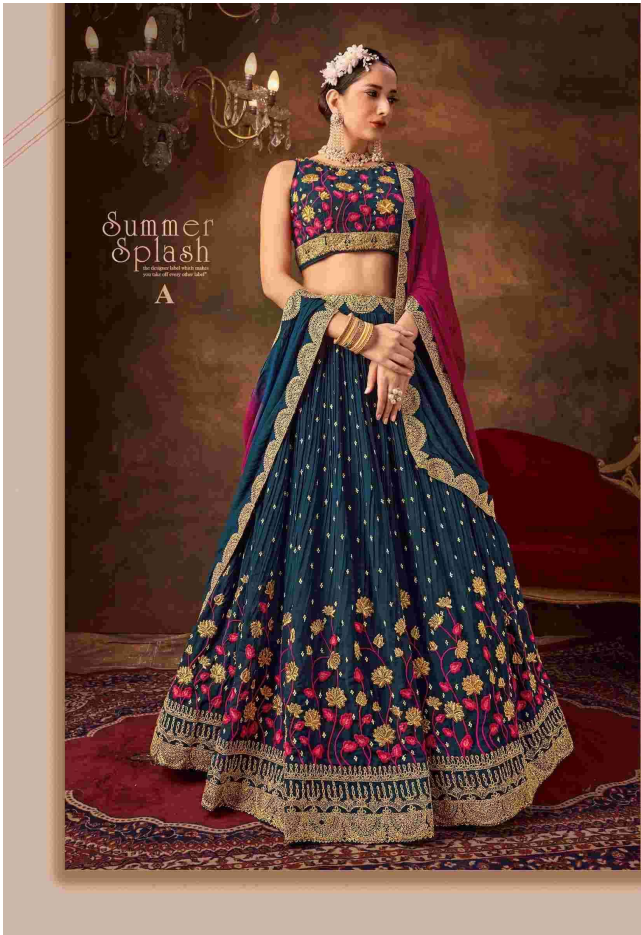

anantesh
lifestyle

Queen Vol-1

Flower
Fantasy
B

8002

anantesh
Lifestyle

8002

Anantesh

Flower
Fantasy
F

8006

Anantesh Lifestyle Queen vol 1

D.NO	MAIN COLOR	LEJENGA FABRIC	BLOUSE FABRIC	DUPATTA FABRIC	SIZE(SEMI FITTED)	WORK DETAIL	PRICE
8001	BLUE WITH PURPLE	PURE GEORGETTE	GEORGETTE	PURE GEORGETTE	UPTO 42 BUST AND WAIST	PREMIUM SEQUANCE AND MULTI THREAD WORK	4450/-
8002	BROWN	FAUX GEORGETTE	FAUX GEORGETTE	FAUX GEORGETTE	UPTO 42 BUST AND WAIST	PREMIUM SEQUANCE AND MULTI THREAD WORK	4995/-
8003	CREAM	NET	NET	NET	UPTO 42 BUST AND WAIST	PREMIUM SEQUANCE AND MULTI THREAD WORK	4995/-
8004	OFF WHITE	PURE GEORGETTE	PURE GEORGETTE	PURE GEORGETTE LINING	UPTO 42 BUST AND WAIST	PREMIUM SEQUANCE AND MULTI THREAD WORK	4695/-
8005	PINK GREEN MULTICOLOR	ORGANZA	ORGANZA	PURE CHENON	UPTO 42 BUST AND WAIST	PREMIUM SEQUANCE AND MULTI THREAD WORK	3995/-
8006	WINE	PURE GEORGETTE	PURE GEORGETTE	GEORGETTE LINING	UPTO 42 BUST AND WAIST	PREMIUM SEQUANCE AND MULTI THREAD WORK	4995/-
8007	MULTI COLOR	ORGANZA	ORGANZA	PURE CHENON	UPTO 42 BUST AND WAIST	PREMIUM SEQUANCE AND MULTI THREAD WORK	4995/-
AVERAGE RATE-4875/-				GST-12%		TOTAL	34120

Queen Vol-1

8001

8002

8003

8004

8005

8006

8007