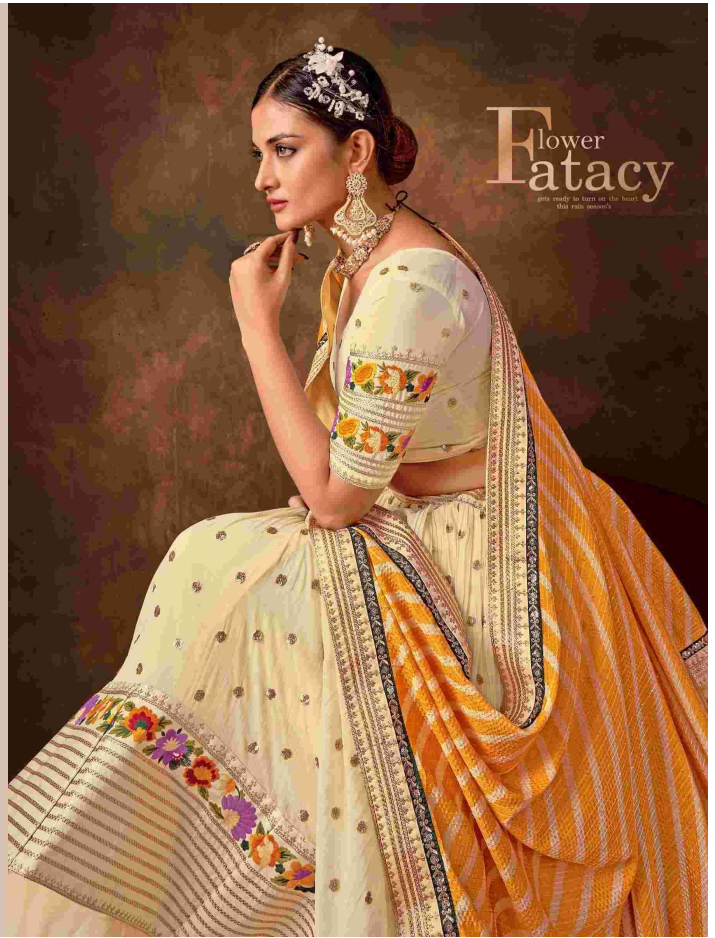

anantesh
lifestyle

Queen Vol-1

Flower
Fantasy
B

8002

Anantesh
Lifestyle

8002

Anantesh

Flower
Fantasy
F

8006

Anantesh Lifestyle Queen vol 1

D.NO	MAIN COLOR	LEJENGA FABRIC	BLOUSE FABRIC	DUPATTA FABRIC	SIZE(SEMI FITTED)	WORK DETAIL	PRICE
8001	BLUE WITH PURPLE	PURE GEORGETTE	GEORGETTE	PURE GEORGETTE	UPTO 42 BUST AND WAIST	PREMIUM SEQUANCE AND MULTI THREAD WORK	4450/-
8002	BROWN	FAUX GEORGETTE	FAUX GEORGETTE	FAUX GEORGETTE	UPTO 42 BUST AND WAIST	PREMIUM SEQUANCE AND MULTI THREAD WORK	4995/-
8003	CREAM	NET	NET	NET	UPTO 42 BUST AND WAIST	PREMIUM SEQUANCE AND MULTI THREAD WORK	4995/-
8004	OFF WHITE	PURE GEORGETTE	PURE GEORGETTE	PURE GEORGETTE LINING	UPTO 42 BUST AND WAIST	PREMIUM SEQUANCE AND MULTI THREAD WORK	4695/-
8005	PINK GREEN MULTICOLOR	ORGANZA	ORGANZA	PURE CHENON	UPTO 42 BUST AND WAIST	PREMIUM SEQUANCE AND MULTI THREAD WORK	3995/-
8006	WINE	PURE GEORGETTE	PURE GEORGETTE	GEORGETTE LINING	UPTO 42 BUST AND WAIST	PREMIUM SEQUANCE AND MULTI THREAD WORK	4995/-
8007	MULTI COLOR	ORGANZA	ORGANZA	PURE CHENON	UPTO 42 BUST AND WAIST	PREMIUM SEQUANCE AND MULTI THREAD WORK	4995/-
AVERAGE RATE-4875/-				GST-12%		TOTAL	34120

anantesh

Queen Vol-1

8001

8002

8003

8004

8005

8006