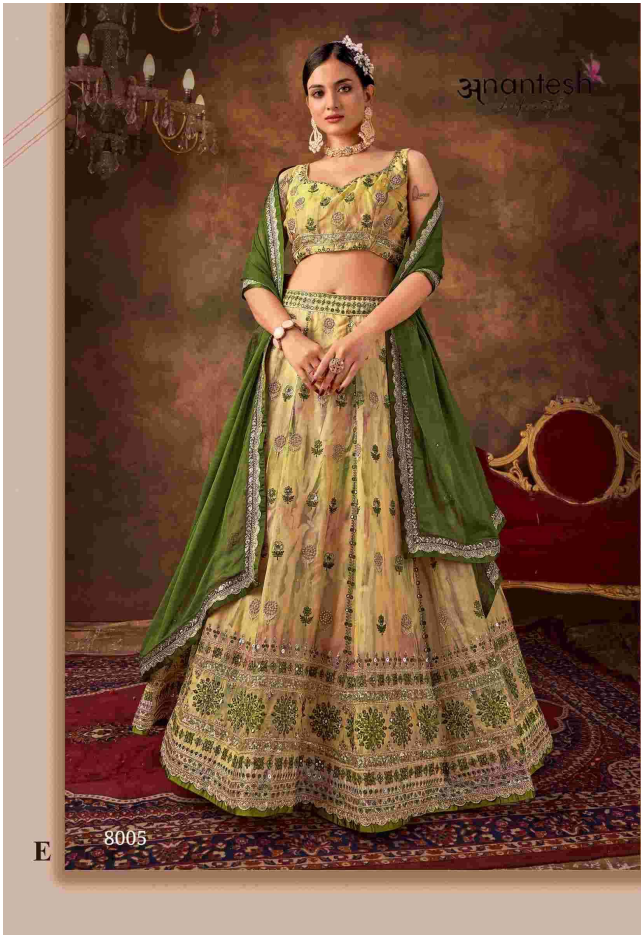

anantesh
lifestyle

Queen Vol-1

Flower
Fantasy
B

8002

Anantesh
Lifestyle

8002

Anantesh

Flower
Fantasy
F

8006

Anantesh Lifestyle Queen vol 1

D.NO	MAIN COLOR	LEJENGA FABRIC	BLOUSE FABRIC	DUPATTA FABRIC	SIZE(SEMI FITTED)	WORK DETAIL	PRICE
8001	BLUE WITH PURPLE	PURE GEORGETTE	GEORGETTE	PURE GEORGETTE	UPTO 42 BUST AND WAIST	PREMIUM SEQUANCE AND MULTI THREAD WORK	4450/-
8002	BROWN	FAUX GEORGETTE	FAUX GEORGETTE	FAUX GEORGETTE	UPTO 42 BUST AND WAIST	PREMIUM SEQUANCE AND MULTI THREAD WORK	4995/-
8003	CREAM	NET	NET	NET	UPTO 42 BUST AND WAIST	PREMIUM SEQUANCE AND MULTI THREAD WORK	4995/-
8004	OFF WHITE	PURE GEORGETTE	PURE GEORGETTE	PURE GEORGETTE LINING	UPTO 42 BUST AND WAIST	PREMIUM SEQUANCE AND MULTI THREAD WORK	4695/-
8005	PINK GREEN MULTICOLOR	ORGANZA	ORGANZA	PURE CHENON	UPTO 42 BUST AND WAIST	PREMIUM SEQUANCE AND MULTI THREAD WORK	3995/-
8006	WINE	PURE GEORGETTE	PURE GEORGETTE	GEORGETTE LINING	UPTO 42 BUST AND WAIST	PREMIUM SEQUANCE AND MULTI THREAD WORK	4995/-
8007	MULTI COLOR	ORGANZA	ORGANZA	PURE CHENON	UPTO 42 BUST AND WAIST	PREMIUM SEQUANCE AND MULTI THREAD WORK	4995/-
AVERAGE RATE-4875/-				GST-12%		TOTAL	34120

anantesh

Queen Vol-1

8001

8002

8003

8004

8005

8006