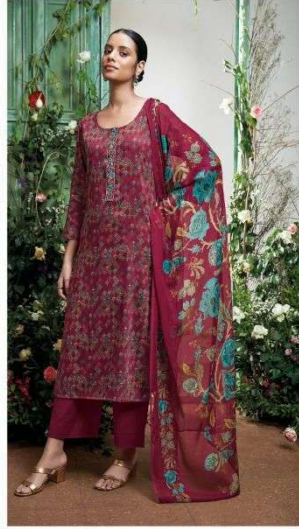

Ganga[®]
Maree
S2058

S2058-A

S2058-B

S2058-C

S2058-D

PRODUCT NAME	<i>MAREE</i>
D.NO.	S2058
DESCRIPTION	<p>TOP PREMIUM COTTON SATIN PRINTED WITH EMBROIDERY</p> <p>BOTTOM PREMIUM COTTON SOLID COLOUR</p> <p>DUPATTA PURE CHIFFON PRINTED</p>
HSN CODE	520851
WHOLESALE PRICE	1235/- EACH+GST(EXTRA)

S2058-A

S2058-B

S2058-C

S2058-D

Ganga®
Maree
S2058- A/B/C/D