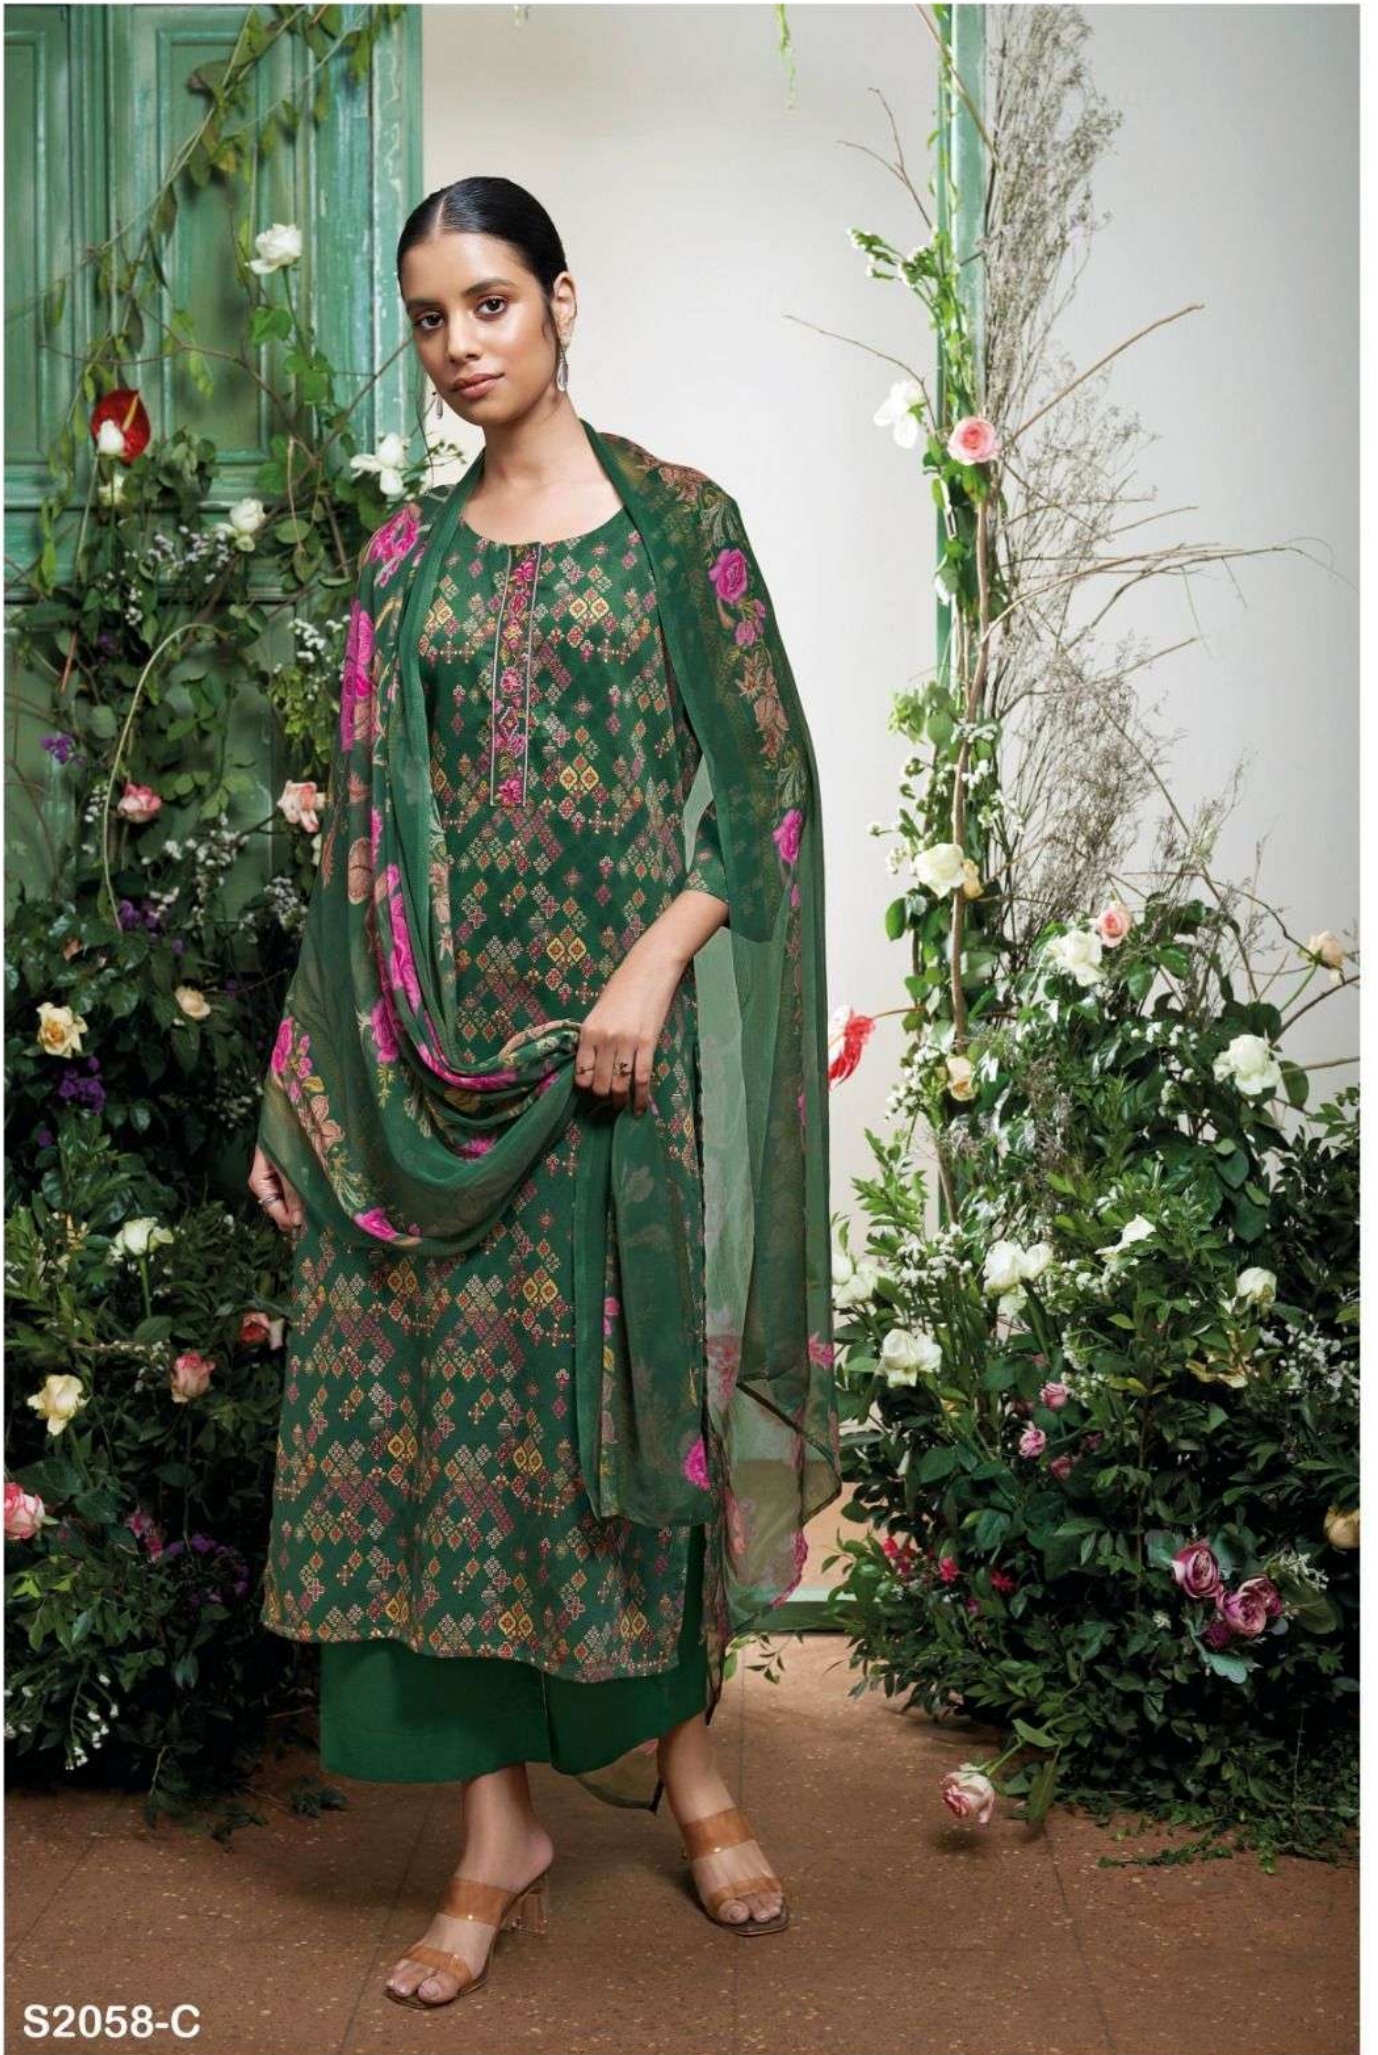

Ganga[®]
Maree
S2058

S2058-A

S2058-B

S2058-C

S2058-D

PRODUCT NAME	<i>MAREE</i>
D.NO.	S2058
DESCRIPTION	<p>TOP PREMIUM COTTON SATIN PRINTED WITH EMBROIDERY</p> <p>BOTTOM PREMIUM COTTON SOLID COLOUR</p> <p>DUPATTA PURE CHIFFON PRINTED</p>
HSN CODE	520851
WHOLESALE PRICE	1235/- EACH+GST(EXTRA)

S2058-A

S2058-B

S2058-C

S2058-D

Ganga®
Maree
S2058- A/B/C/D