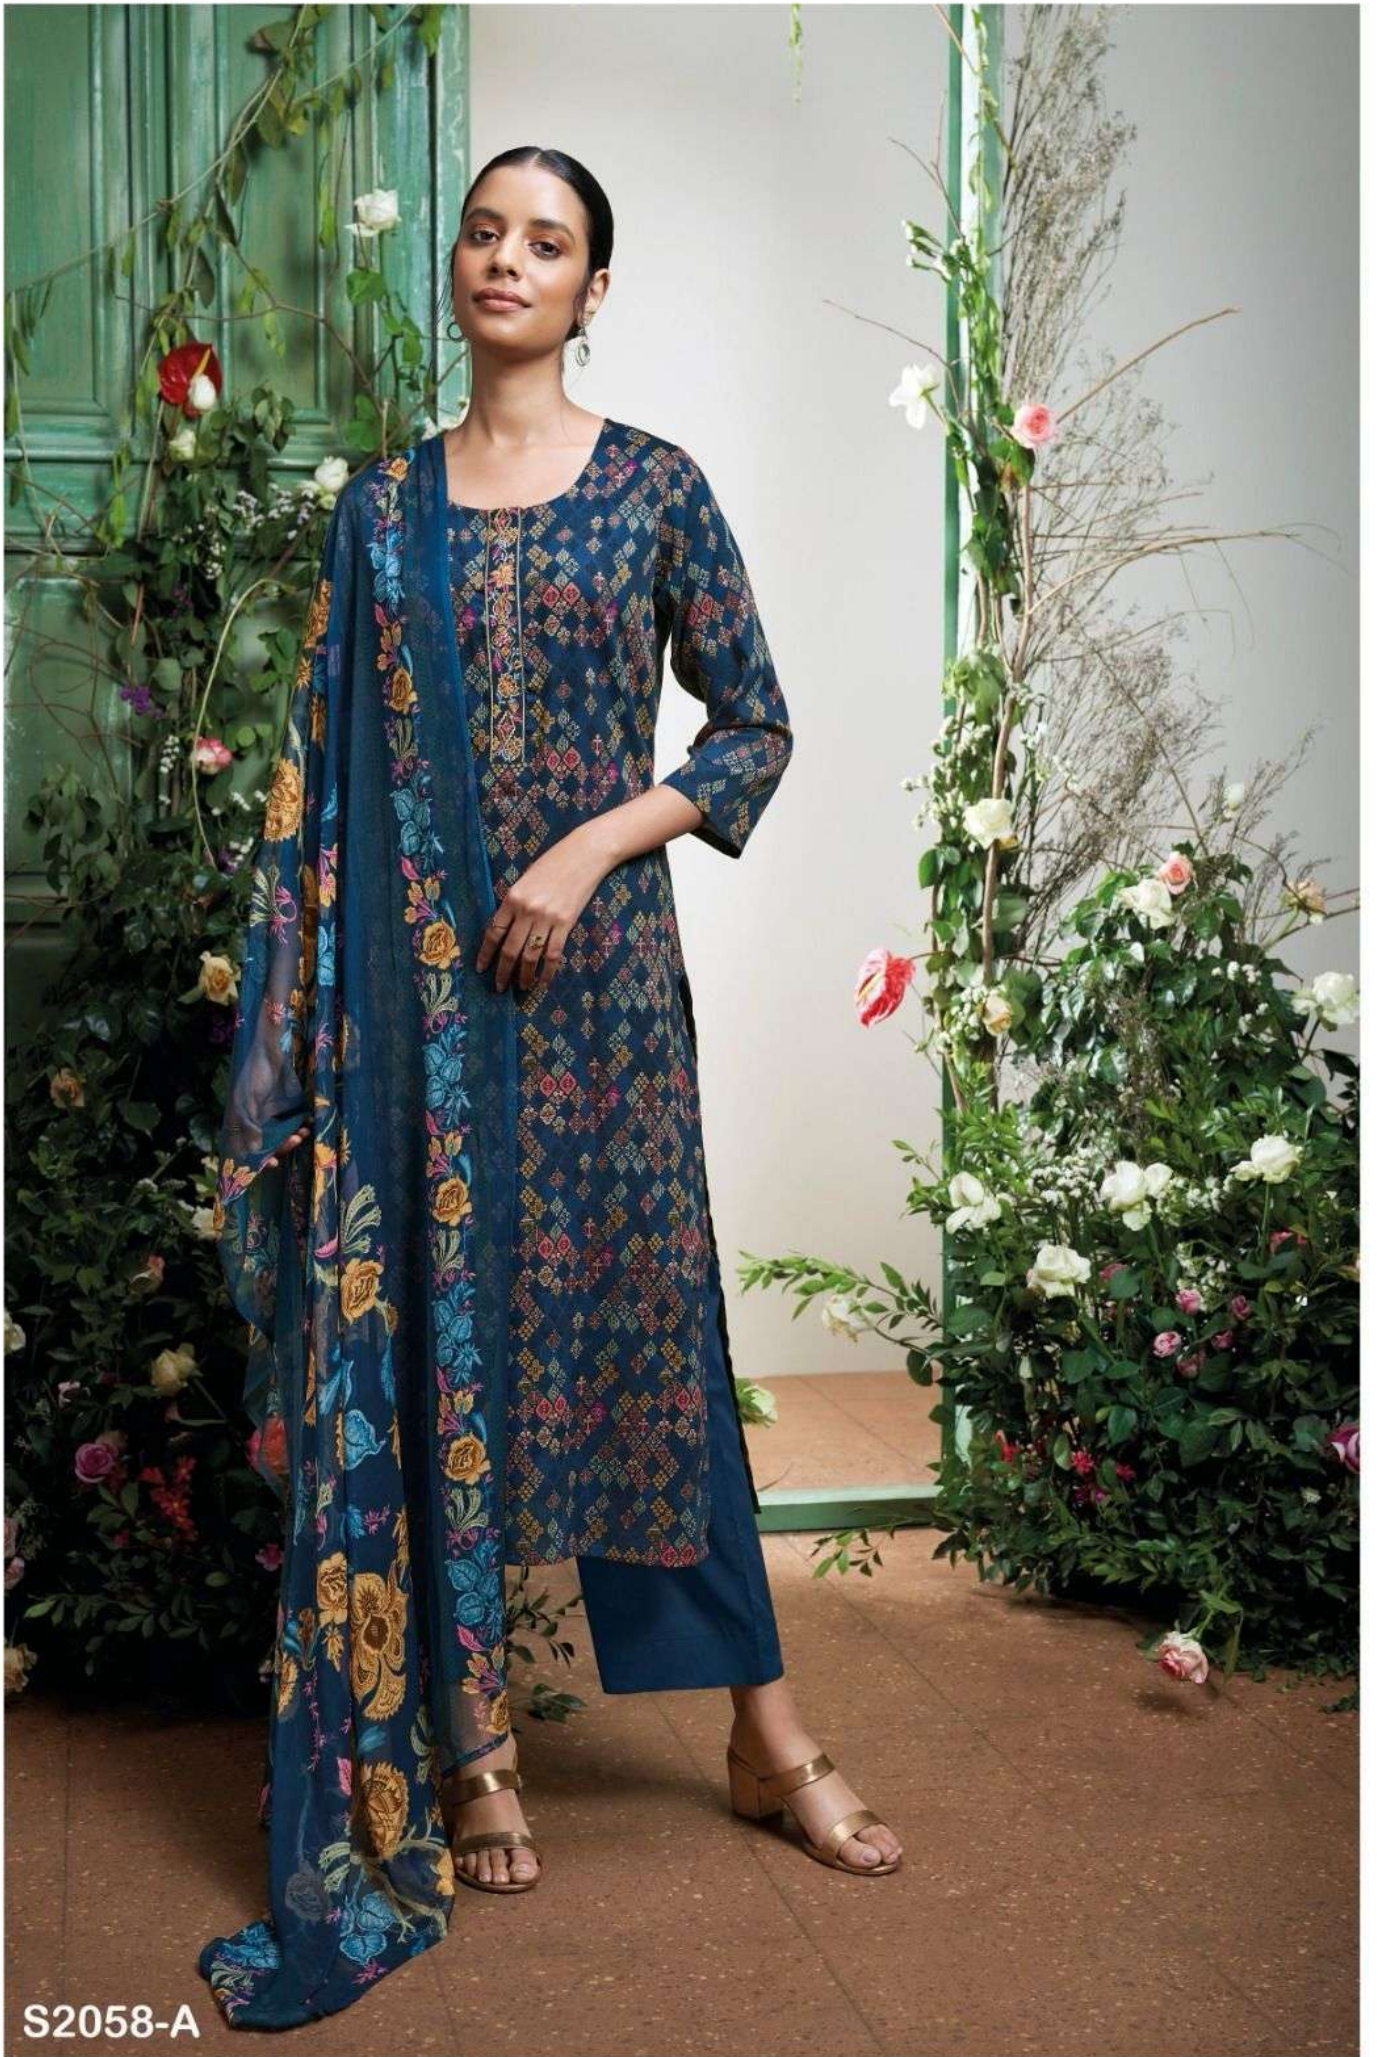

Ganga[®]
Maree
S2058

S2058-A

S2058-B

S2058-C

S2058-D

PRODUCT NAME	<i>MAREE</i>
D.NO.	S2058
DESCRIPTION	<p>TOP PREMIUM COTTON SATIN PRINTED WITH EMBROIDERY</p> <p>BOTTOM PREMIUM COTTON SOLID COLOUR</p> <p>DUPATTA PURE CHIFFON PRINTED</p>
HSN CODE	520851
WHOLESALE PRICE	1235/- EACH+GST(EXTRA)

S2058-A

S2058-B

S2058-C

S2058-D

Ganga®
Maree
S2058- A/B/C/D