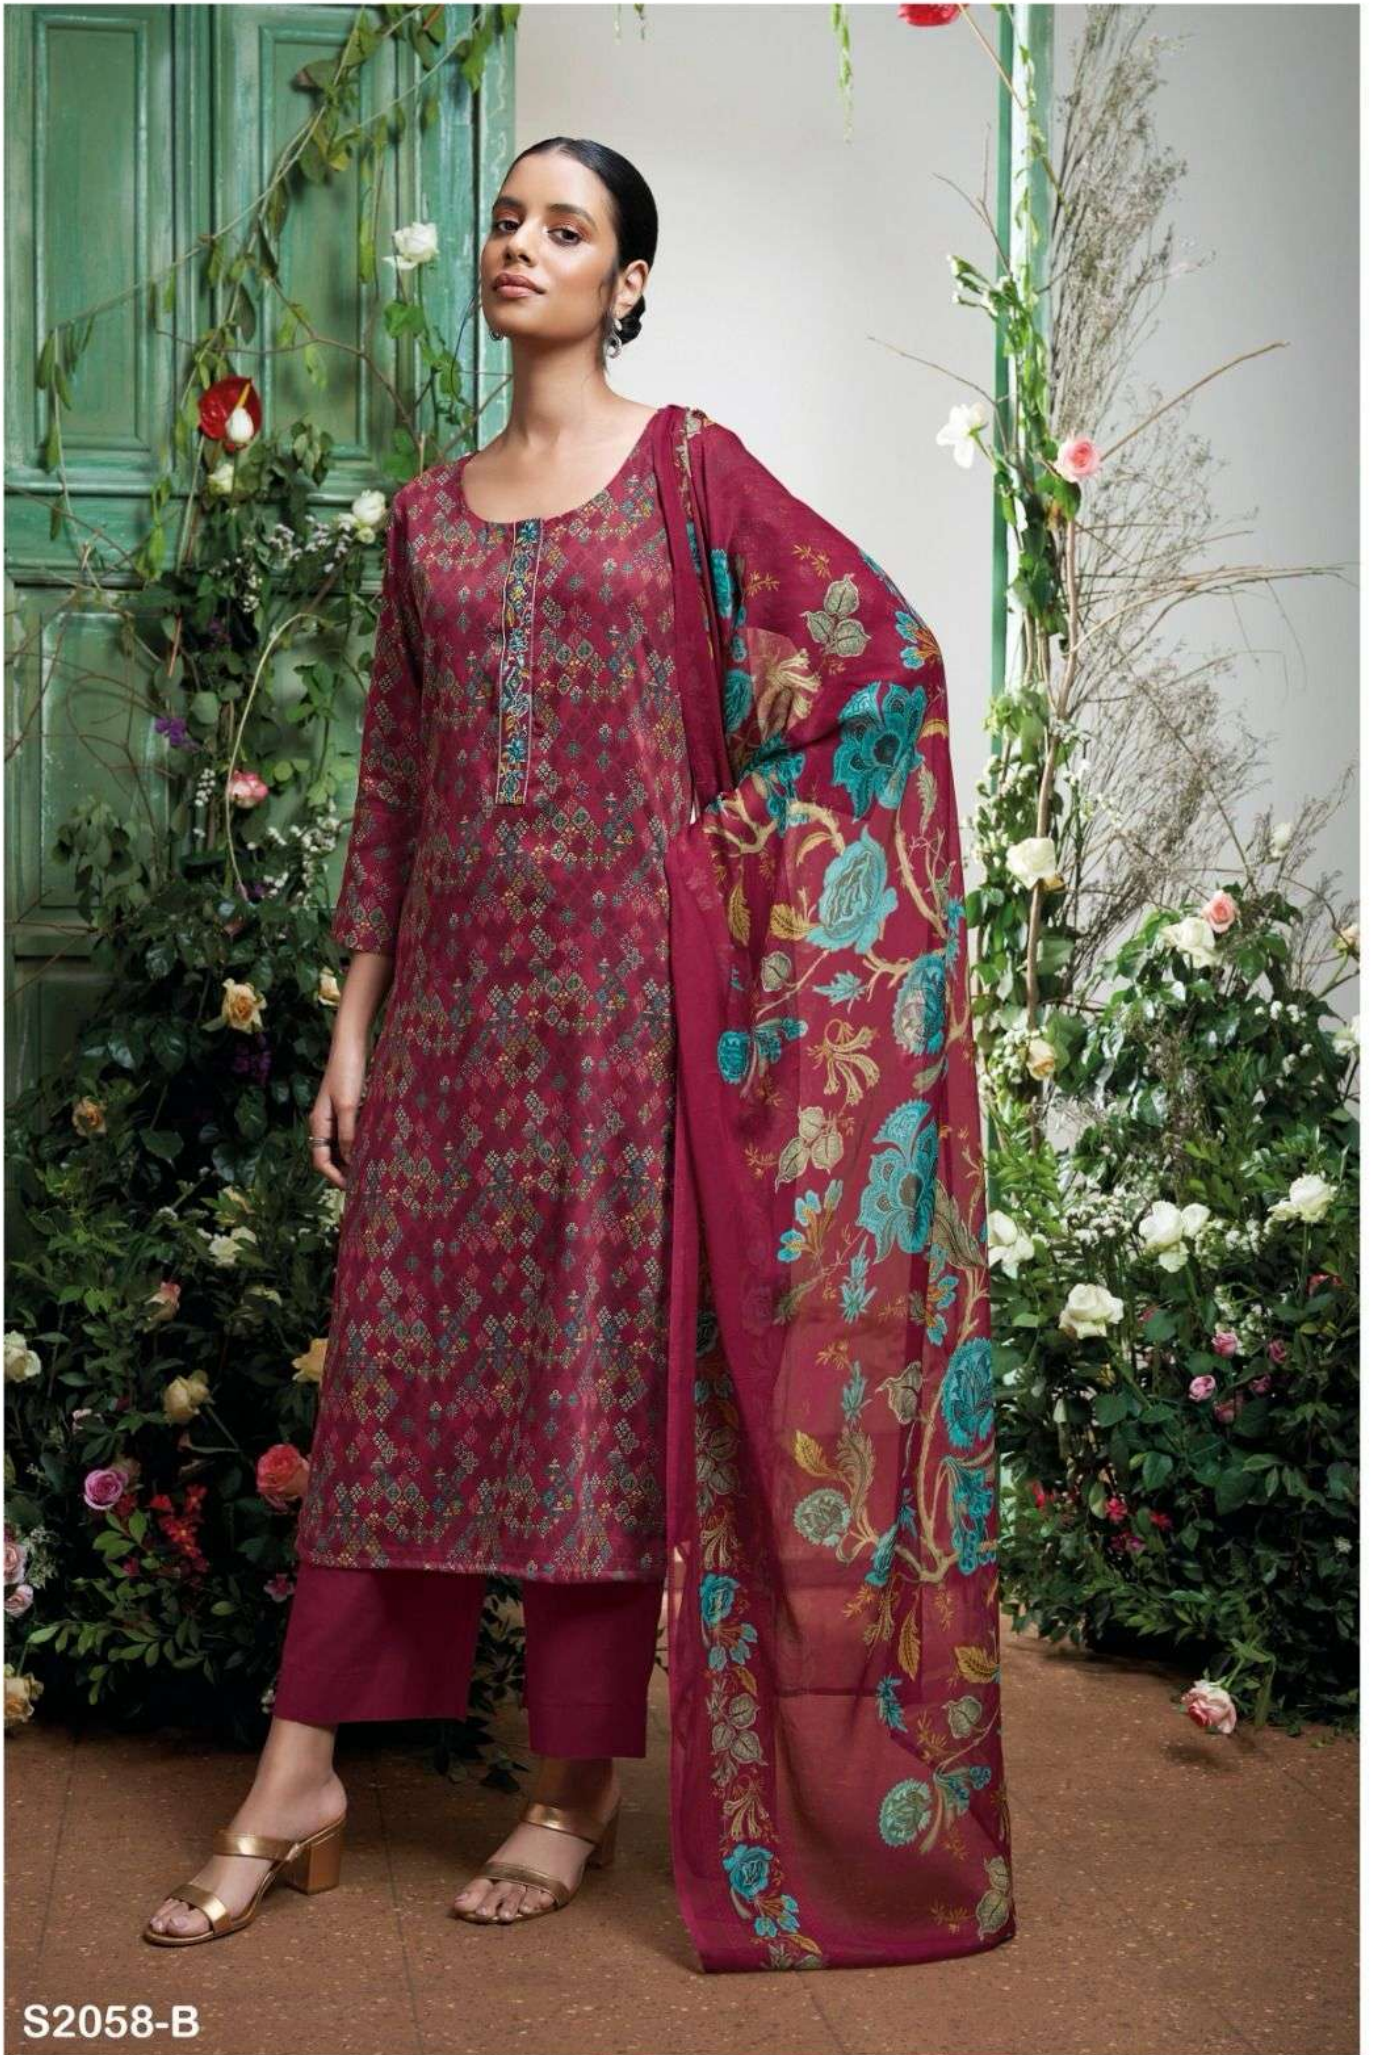

Ganga[®]
Maree
S2058

S2058-A

S2058-B

S2058-C

S2058-D

PRODUCT NAME	<i>MAREE</i>
D.NO.	S2058
DESCRIPTION	<p>TOP PREMIUM COTTON SATIN PRINTED WITH EMBROIDERY</p> <p>BOTTOM PREMIUM COTTON SOLID COLOUR</p> <p>DUPATTA PURE CHIFFON PRINTED</p>
HSN CODE	520851
WHOLESALE PRICE	1235/- EACH+GST(EXTRA)

S2058-A

S2058-B

S2058-C

S2058-D

Ganga®
Maree
S2058- A/B/C/D