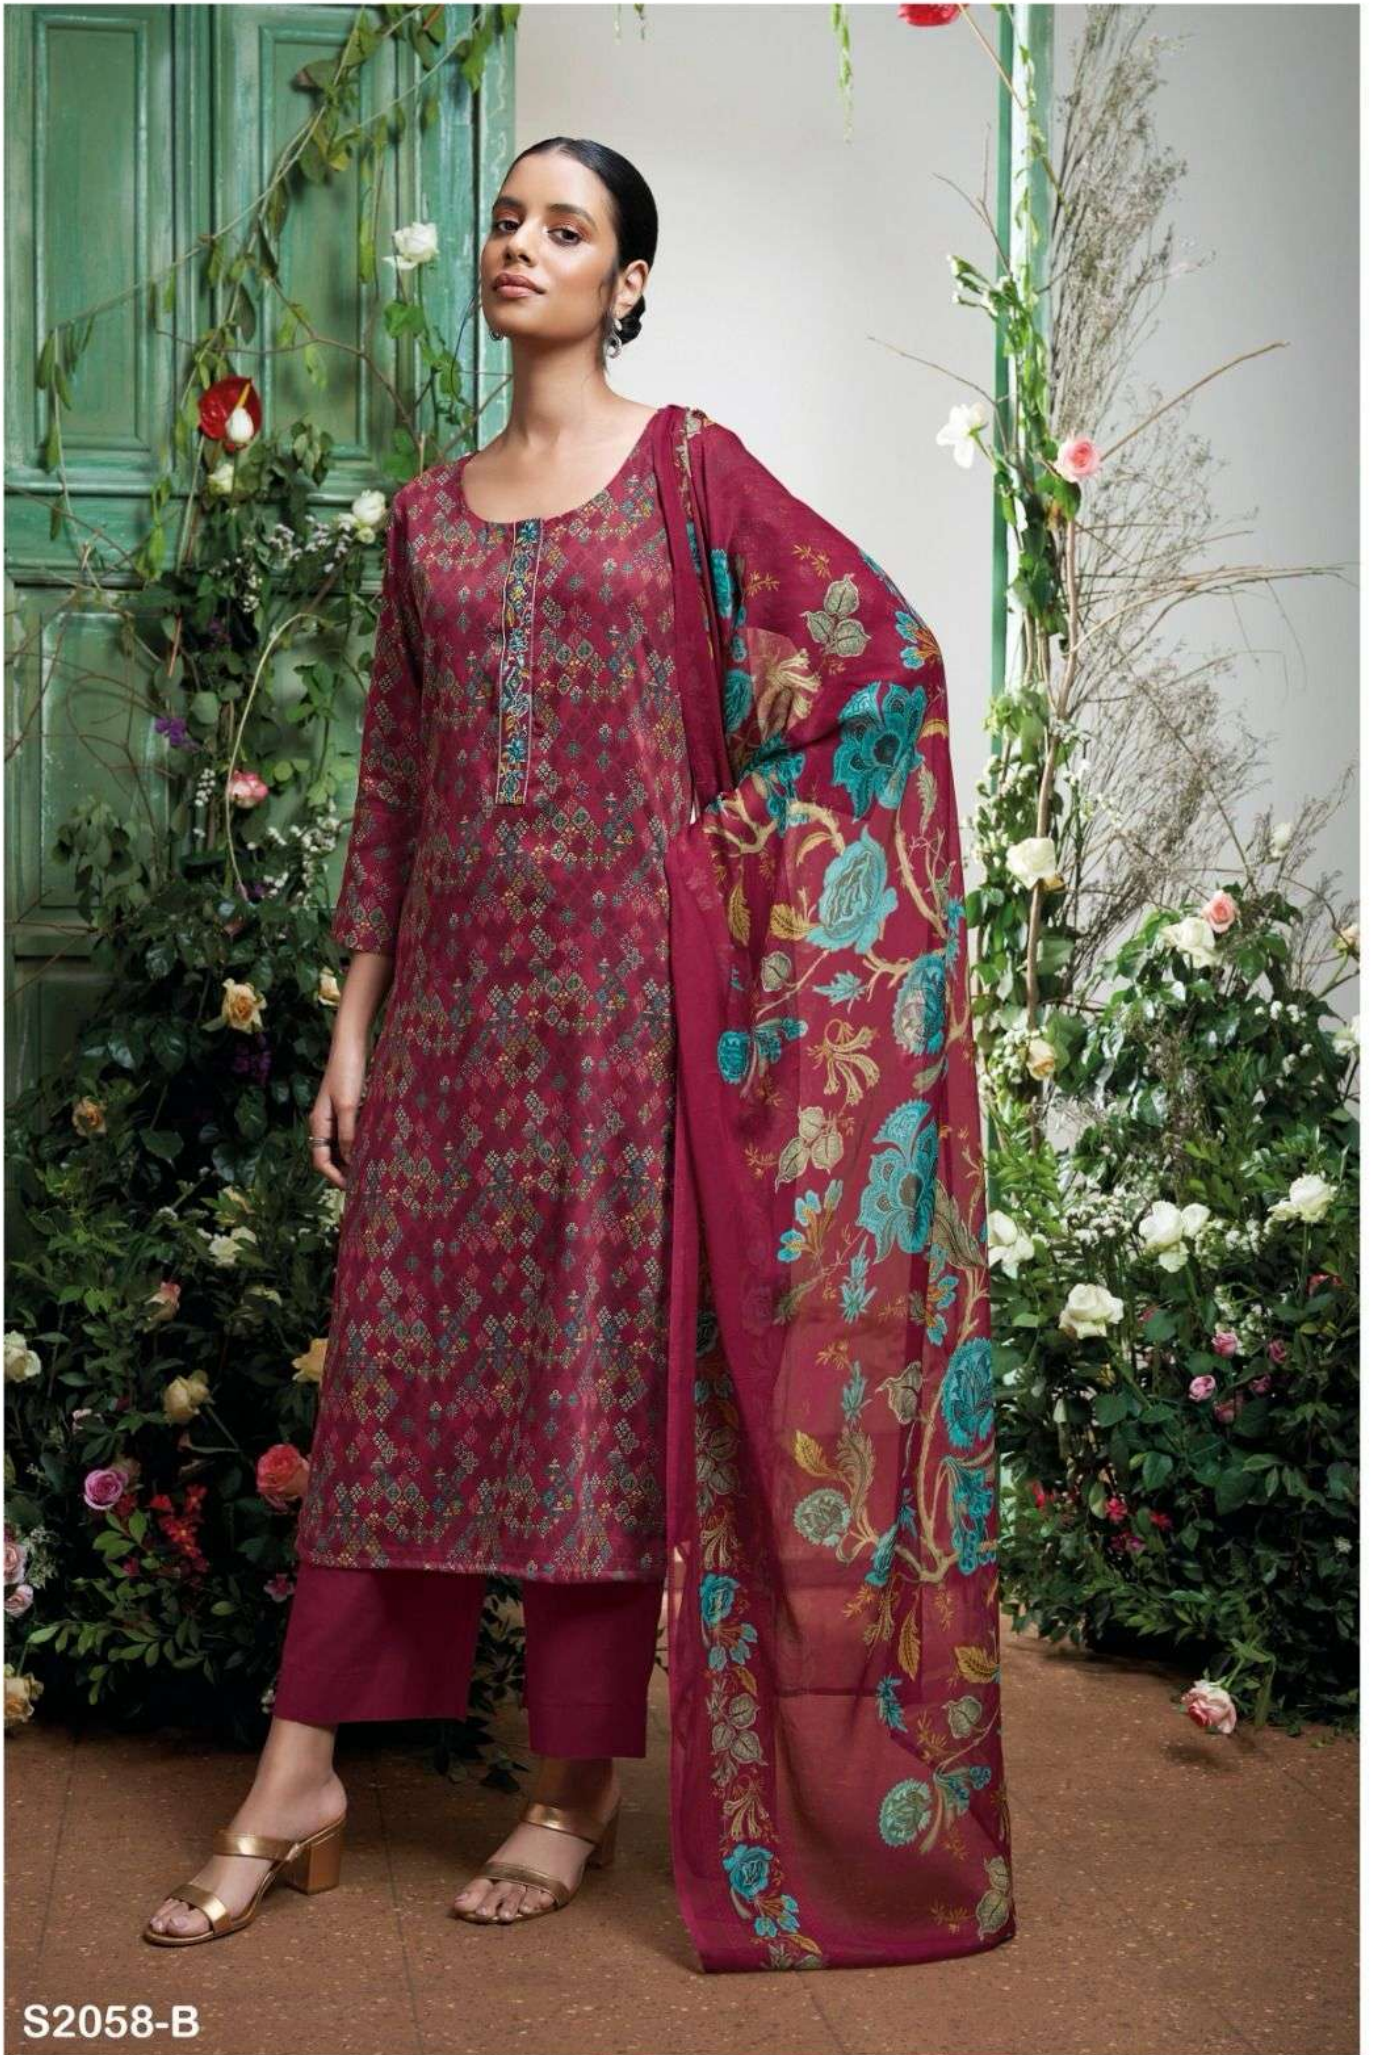

Ganga[®]
Maree
S2058

S2058-A

S2058-B

S2058-C

S2058-D

PRODUCT NAME	MAREE
D.NO.	S2058
DESCRIPTION	<p>TOP PREMIUM COTTON SATIN PRINTED WITH EMBROIDERY</p> <p>BOTTOM PREMIUM COTTON SOLID COLOUR</p> <p>DUPATTA PURE CHIFFON PRINTED</p>
HSN CODE	520851
WHOLESALE PRICE	1235/- EACH+GST(EXTRA)

S2058-A

S2058-B

S2058-C

S2058-D

Ganga®
Maree
S2058- A/B/C/D