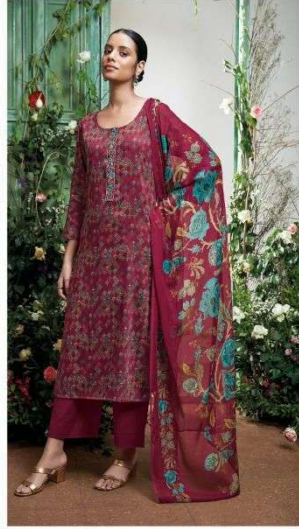

Ganga[®]
Maree
S2058

S2058-A

S2058-B

S2058-C

S2058-D

PRODUCT NAME	MAREE
D.NO.	S2058
DESCRIPTION	<p>TOP PREMIUM COTTON SATIN PRINTED WITH EMBROIDERY</p> <p>BOTTOM PREMIUM COTTON SOLID COLOUR</p> <p>DUPATTA PURE CHIFFON PRINTED</p>
HSN CODE	520851
WHOLESALE PRICE	1235/- EACH+GST(EXTRA)

S2058-A

S2058-B

S2058-C

S2058-D

Ganga®
Maree
S2058- A/B/C/D