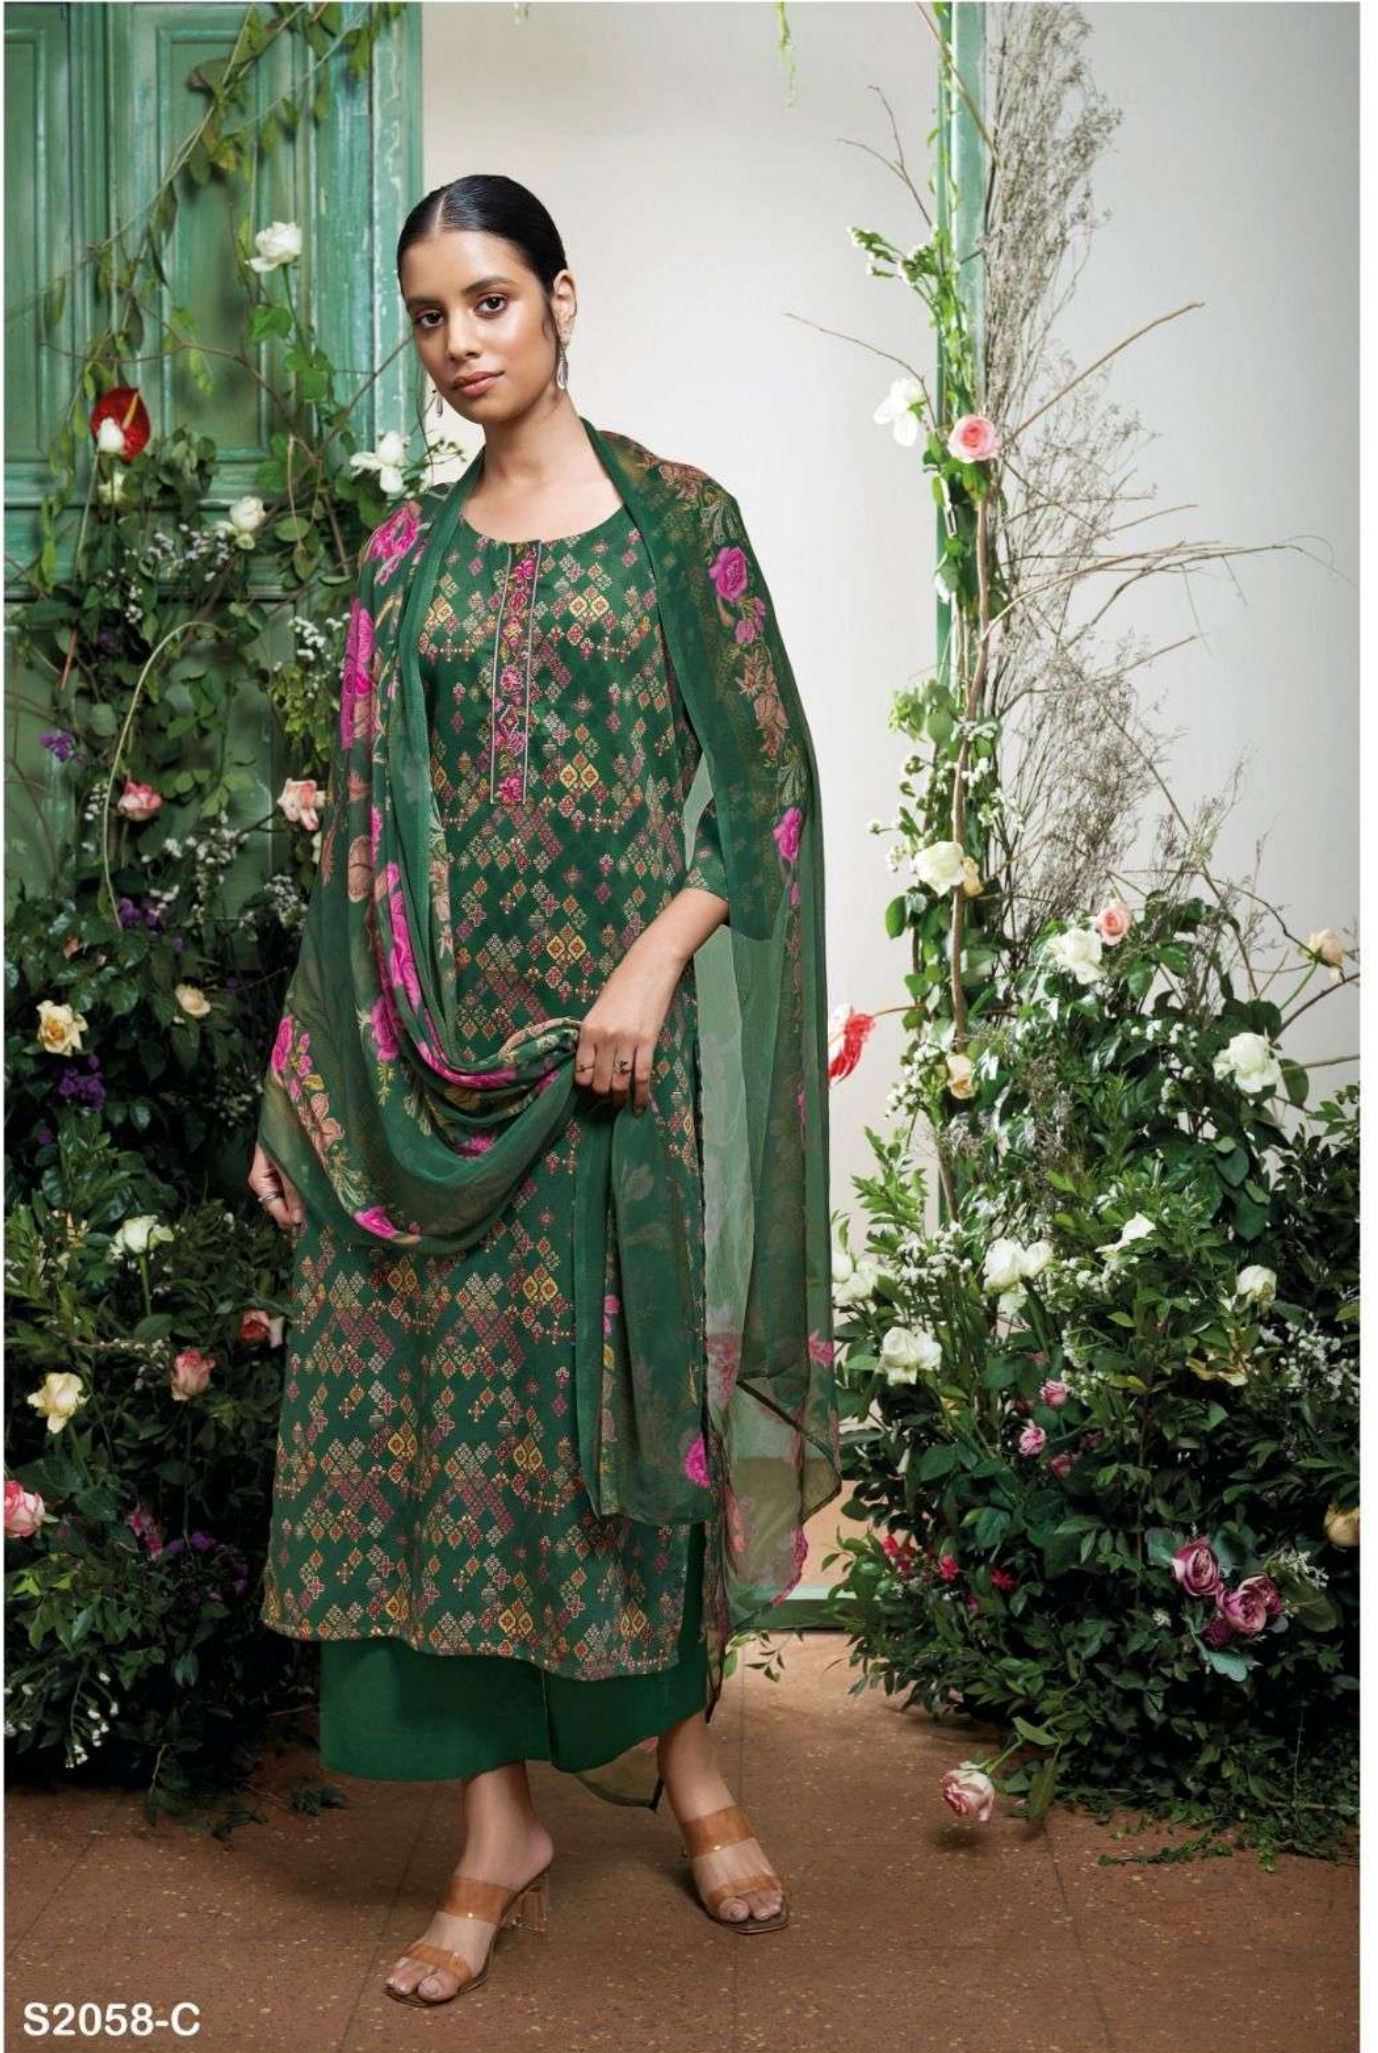

Ganga[®]
Maree
S2058

S2058-A

S2058-B

S2058-C

S2058-D

PRODUCT NAME	MAREE
D.NO.	S2058
DESCRIPTION	<p>TOP PREMIUM COTTON SATIN PRINTED WITH EMBROIDERY</p> <p>BOTTOM PREMIUM COTTON SOLID COLOUR</p> <p>DUPATTA PURE CHIFFON PRINTED</p>
HSN CODE	520851
WHOLESALE PRICE	1235/- EACH+GST(EXTRA)

S2058-A

S2058-B

S2058-C

S2058-D

Ganga®
Maree
S2058- A/B/C/D