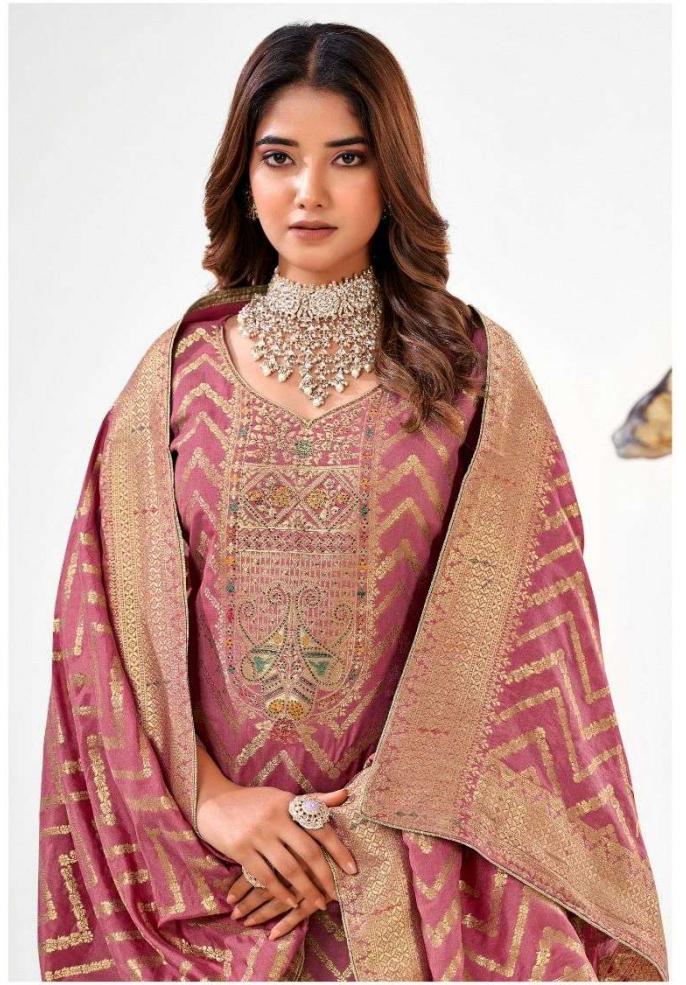

NARI

PASTEL

NARI
63001
🎵

NARI
63002

Presenting To You Our New Catalogue

PASTEL

-: TOP :-

PURE MUSLIN VISCOUS JACARD
WITH SIROSKI WORK

-: BOTTOM :-

PURE VISCOUS REYON

-: DUPATTA :-

PURE VISCOUS MUSLIN JACARD

Follow on  
Rsf_fashion

D-3086 RRTM 3RD FLOOR SAROLI SURAT

63001
🌀

63002
🌀