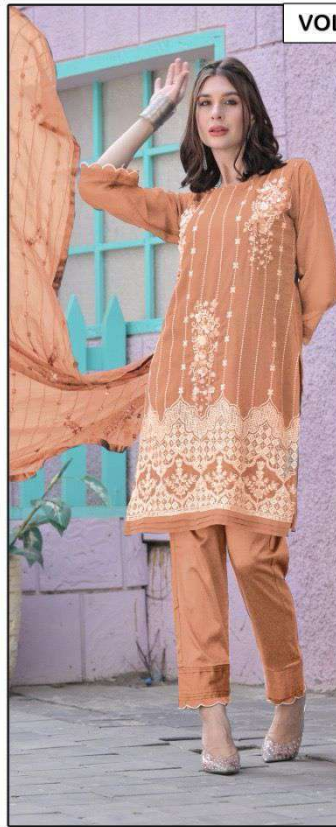

**LAIBA**

AM VOL-301

**LAIBA**

AM VOL-301

**LAIBA**  
AM VOL-301

**LAIBA**  
AM VOL-301

**LAIBA**  
AM VOL-301

VOL-301

**FABRICS DETAILS**

TOP:-PURE GEORGETTE

BOTTOM:-PURE COTTON SARTIN STREACHABLE

SIZE:-XL

**CARE INSTRUCTIONS**

DRY CLEAN RECOMMENDED  
DO NOT USE ANY TYPE OF BLEACH OR STAIN REMOVING CHEMICALS  
WASH & SOAK COLORED & WHITE FABRICS SEPARATELY  
DO NOT OVER EXPOSE DAMP FABRIC TO STRONG SUNLIGHT  
IRON AT MODERATE TEMPERATURE