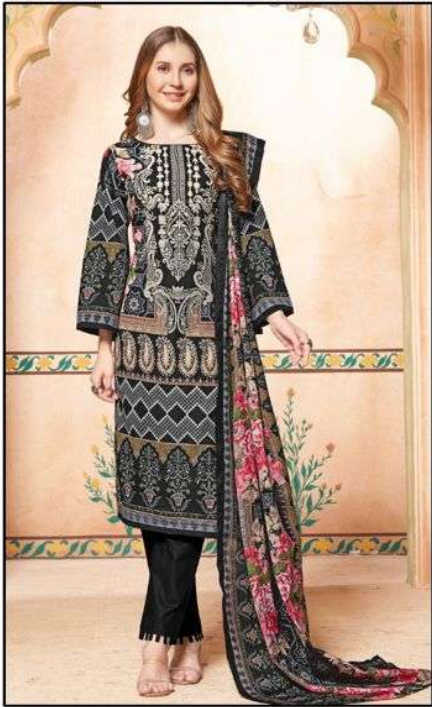

divine
A charmed life

WHAT YOU WEAR IS HOW YOU PRESENT YOURSELF TO THE WORLD. ESPECIALLY TODAY, WHEN HUMAN CONTACTS ARE SO QUICK. FASHION IS INSTANT DRESSES

FABRIC DETAILS

TOP : SOFT COTTON PRINTED (2.40 MTR APX.)

BOTTOM : SOFT COTTON DYD (2.00 MTR APX.)

DUPATTA : SOFT COTTON PRINTED (2.00 MTR APX.)

4001

4002

4003

4004

4005

4006