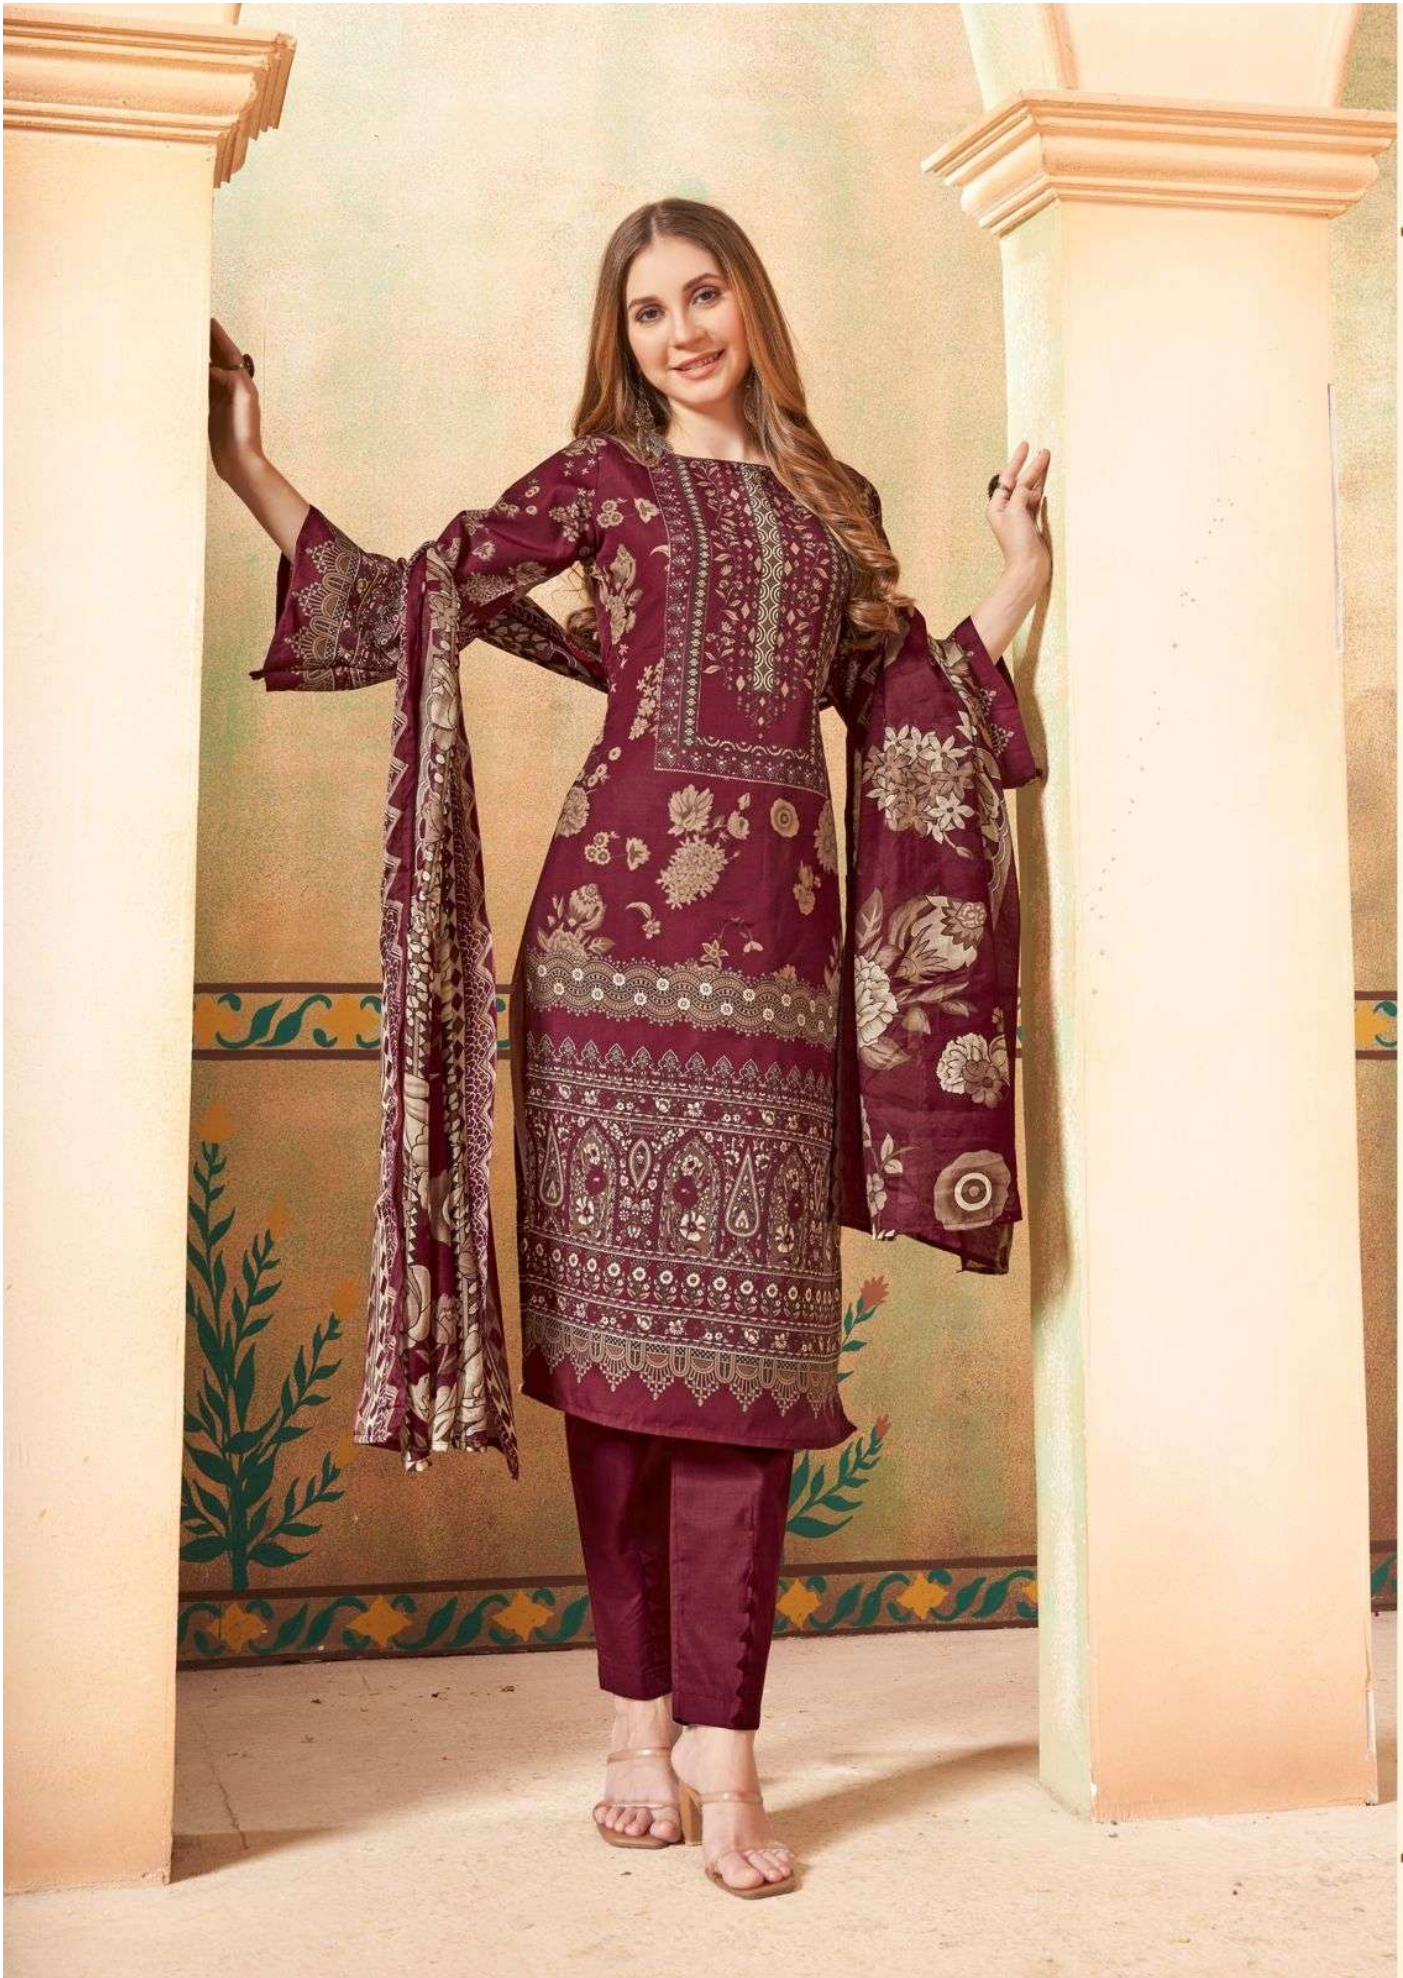

*Nafisa Cotton*TM

100% Cotton Salwar Suits

ESRA
KARACHI SUITS
VOL-04

*Nafisa Cotton*TM

100% Cotton Salwar Suits

*Nafisa Cotton*TM

100% Cotton Salwar Suits

divine
A charmed life

WHAT YOU WEAR IS HOW YOU PRESENT YOURSELF TO THE WORLD. ESPECIALLY TODAY, WHEN HUMAN CONTACTS ARE SO QUICK. FASHION IS INSTANT DRESSES

FABRIC DETAILS

TOP : SOFT COTTON PRINTED (2.40 MTR APX.)

BOTTOM : SOFT COTTON DYD (2.00 MTR APX.)

DUPATTA : SOFT COTTON PRINTED (2.00 MTR APX.)

4001

4002

4003

4004

4005

4006

Nafisa CottonTM
 100% Cotton Salwar Suits