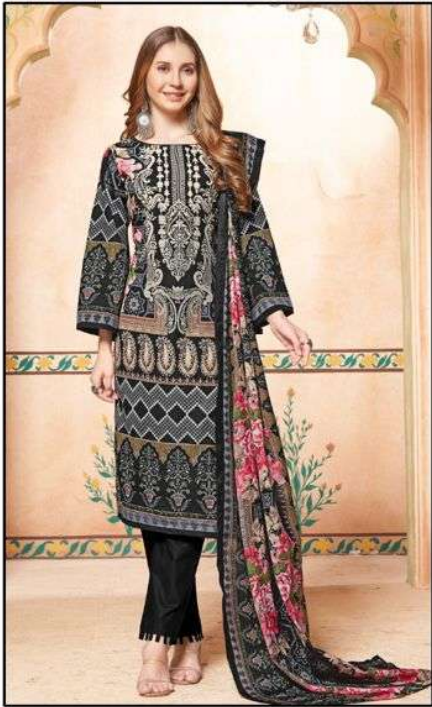

*Nafisa Cotton*TM

100% Cotton Salwar Suits

ESRA
KARACHI SUITS
VOL-04

*Nafisa Cotton*TM

100% Cotton Salwar Suits

*Nafisa Cotton*TM

100% Cotton Salwar Suits

divine
A charmed life

WHAT YOU WEAR IS HOW YOU PRESENT YOURSELF TO THE WORLD. ESPECIALLY TODAY, WHEN HUMAN CONTACTS ARE SO QUICK. FASHION IS INSTANT DRESSES

FABRIC DETAILS

TOP : SOFT COTTON PRINTED (2.40 MTR APX.)

BOTTOM : SOFT COTTON DYD (2.00 MTR APX.)

DUPATTA : SOFT COTTON PRINTED (2.00 MTR APX.)

4001

4002

4003

4004

4005

4006

Nafisa CottonTM
 100% Cotton Salwar Suits