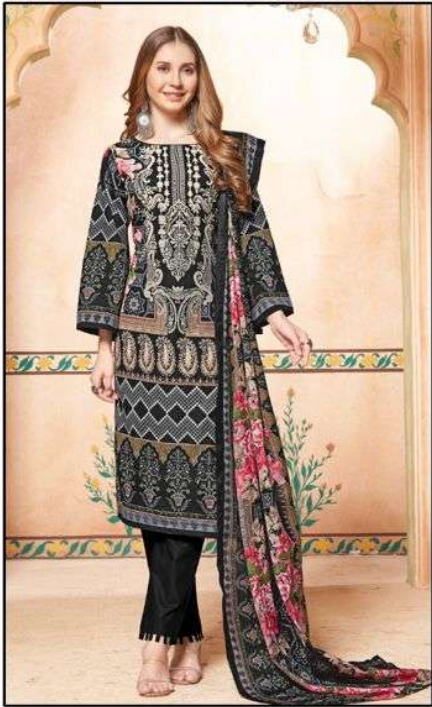

divine  
A charmed life

WHAT YOU WEAR IS HOW YOU PRESENT YOURSELF TO THE WORLD. ESPECIALLY TODAY, WHEN HUMAN CONTACTS ARE SO QUICK. FASHION IS INSTANT DRESSES

**FABRIC DETAILS**

**TOP** : SOFT COTTON PRINTED ( 2.40 MTR APX. )

**BOTTOM** : SOFT COTTON DYD ( 2.00 MTR APX. )

**DUPATTA** : SOFT COTTON PRINTED (2.00 MTR APX. )

4001

4002

4003

4004

4005

4006