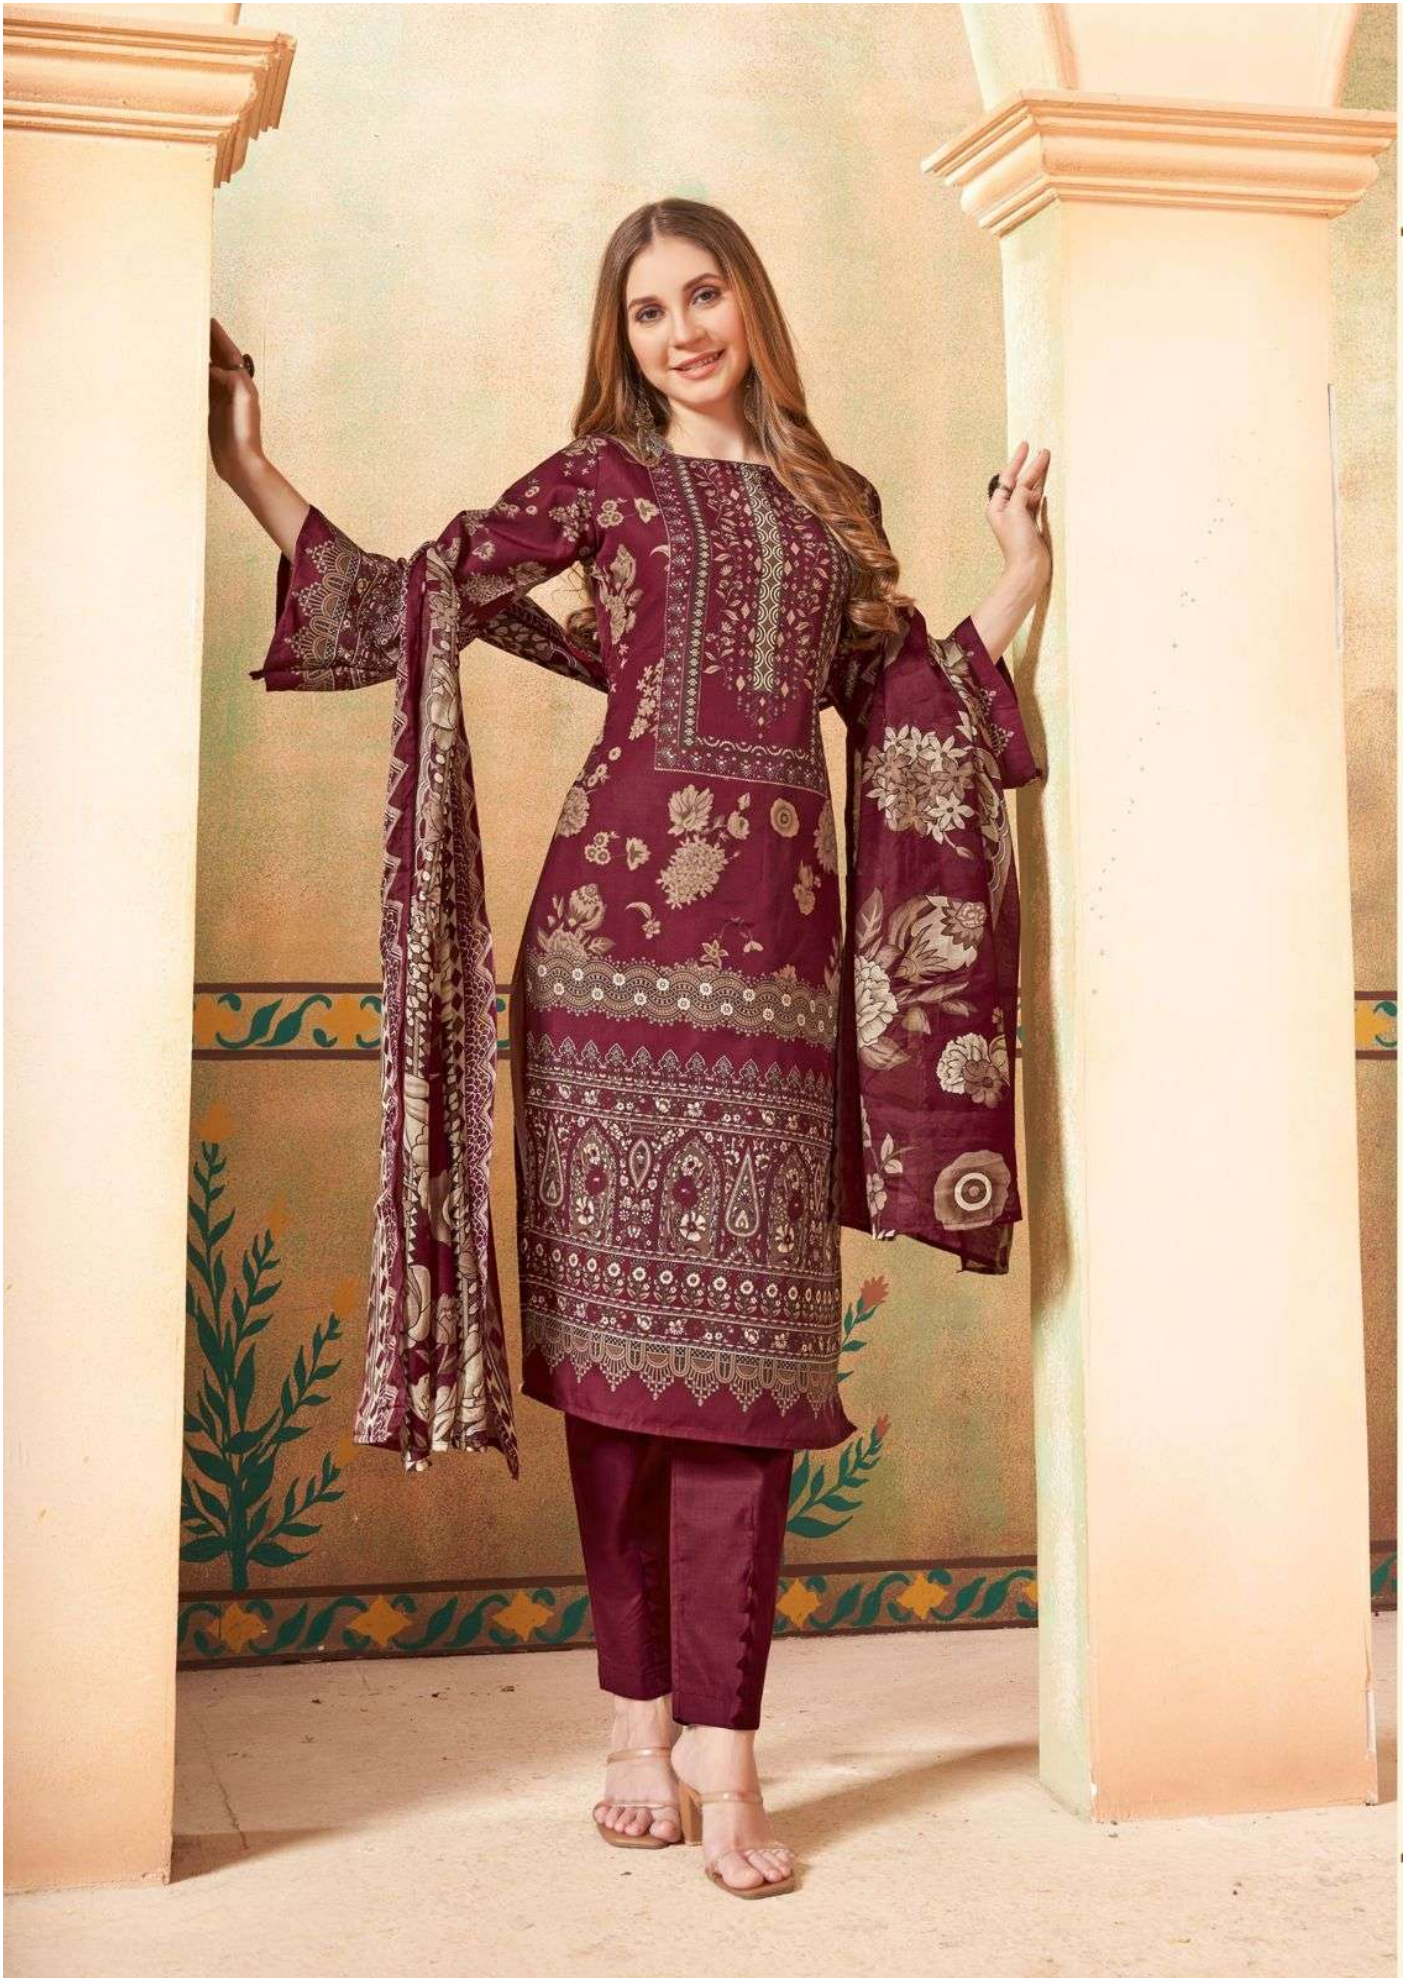

*Nafisa Cotton*<sup>TM</sup>

100% Cotton Salwar Suits

**ESRA**

KARACHI SUITS  
VOL-04

*Nafisa Cotton*<sup>TM</sup>

100% Cotton Salwar Suits

*Nafisa Cotton*<sup>TM</sup>

100% Cotton Salwar Suits

divine  
A charmed life

WHAT YOU WEAR IS HOW YOU PRESENT YOURSELF TO THE WORLD. ESPECIALLY TODAY, WHEN HUMAN CONTACTS ARE SO QUICK. FASHION IS INSTANT DRESSES

**FABRIC DETAILS**

**TOP** : SOFT COTTON PRINTED ( 2.40 MTR APX. )

**BOTTOM** : SOFT COTTON DYD ( 2.00 MTR APX. )

**DUPATTA** : SOFT COTTON PRINTED (2.00 MTR APX. )

4001

4002

4003

4004

4005

4006