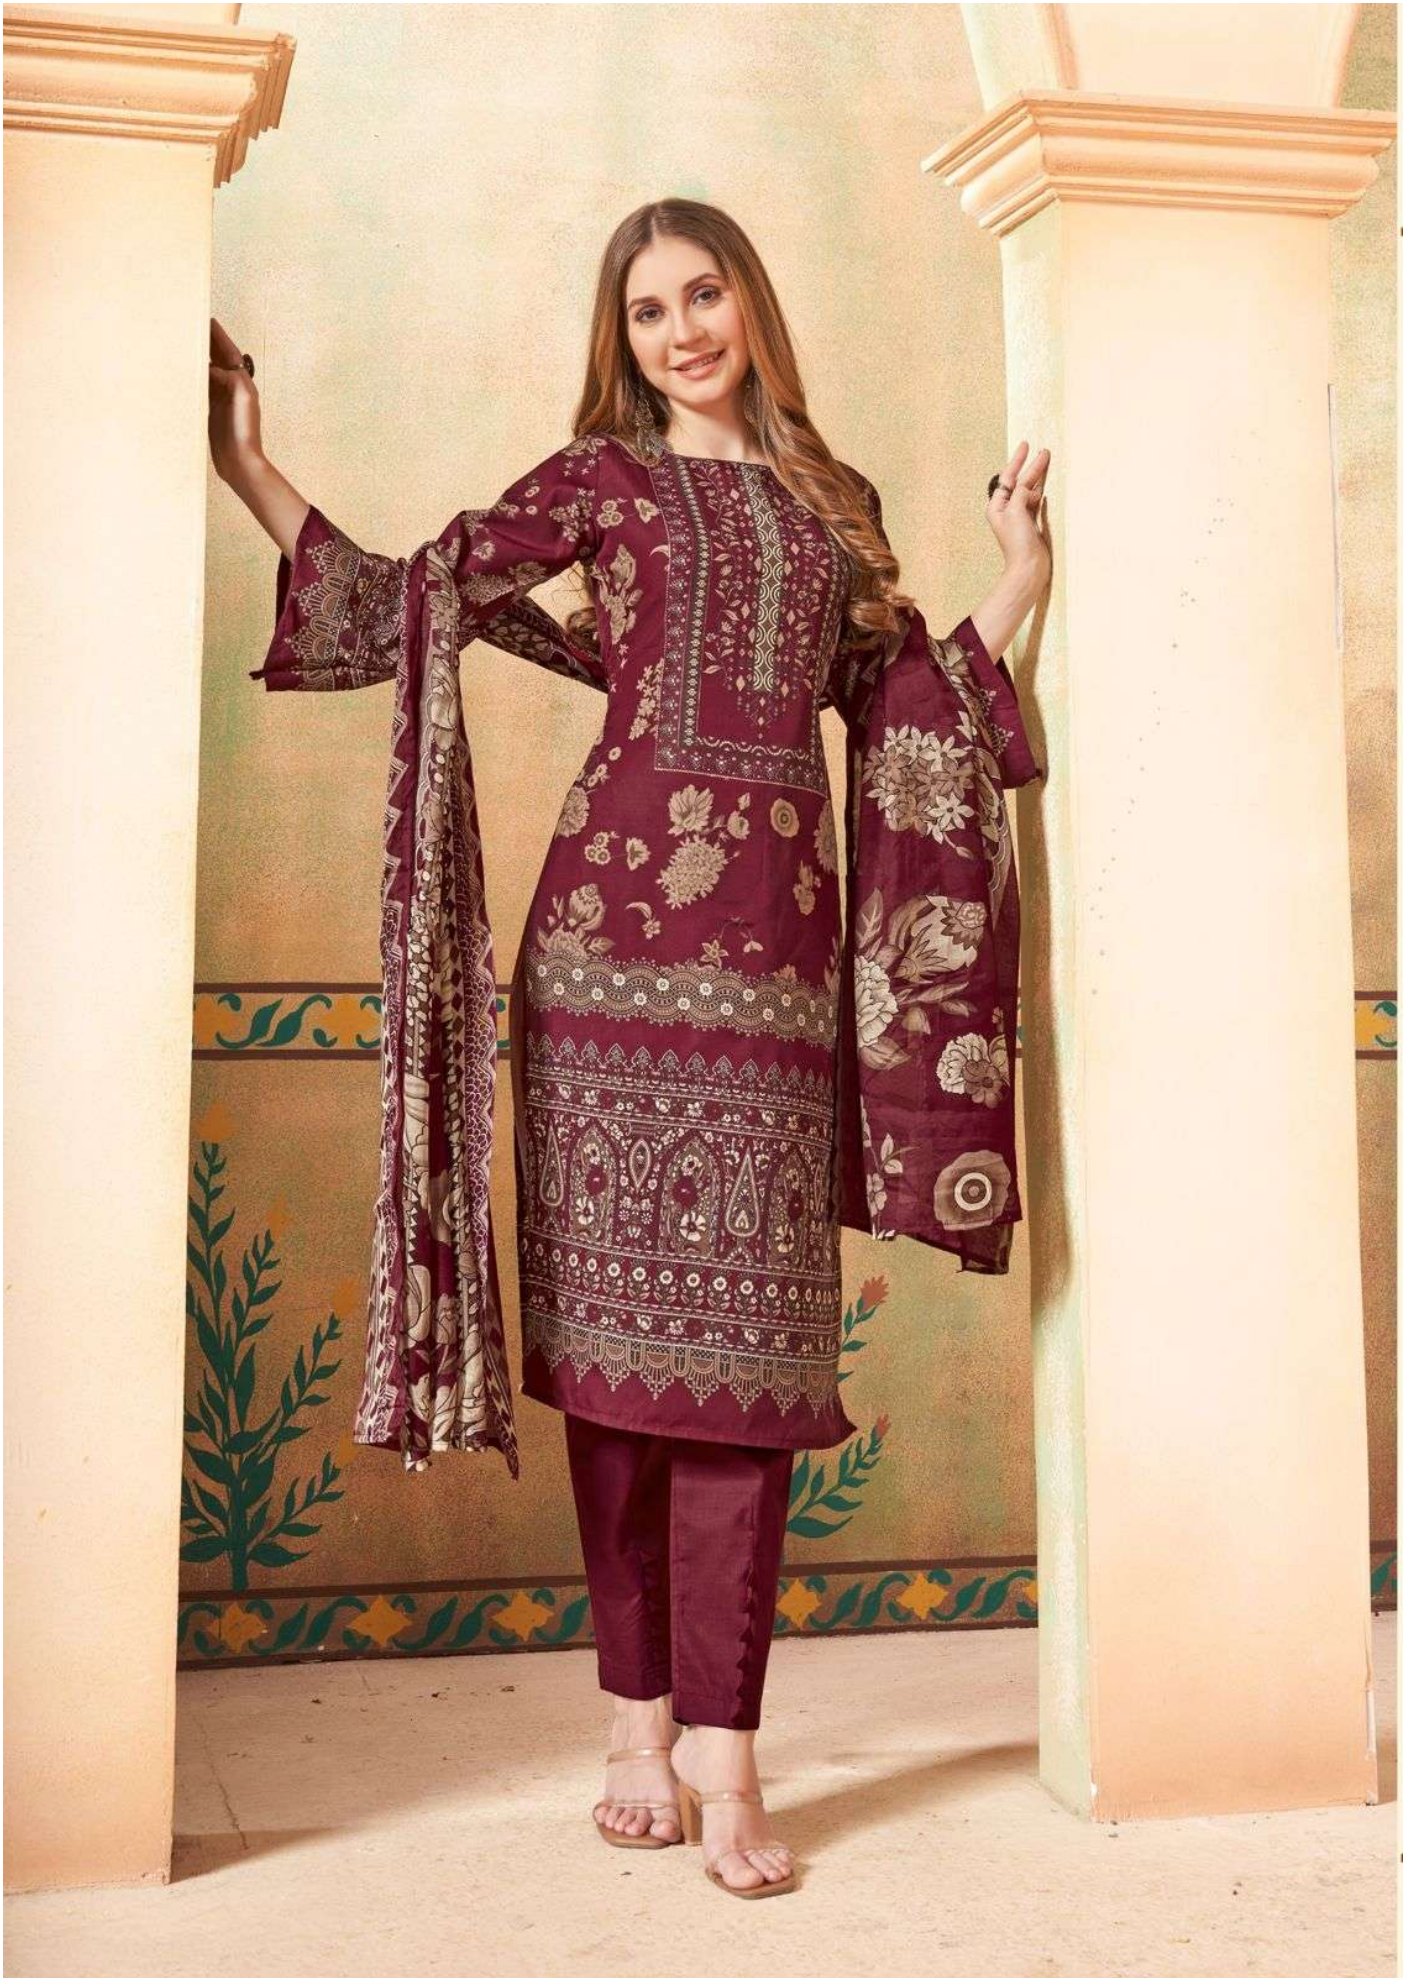

*Nafisa Cotton*TM

100% Cotton Salwar Suits

ESRA

KARACHI SUITS
VOL-04

*Nafisa Cotton*TM

100% Cotton Salwar Suits

*Nafisa Cotton*TM

100% Cotton Salwar Suits

divine
A charmed life

WHAT YOU WEAR IS HOW YOU PRESENT YOURSELF TO THE WORLD. ESPECIALLY TODAY, WHEN HUMAN CONTACTS ARE SO QUICK. FASHION IS INSTANT DRESSES

FABRIC DETAILS

TOP : SOFT COTTON PRINTED (2.40 MTR APX.)

BOTTOM : SOFT COTTON DYD (2.00 MTR APX.)

DUPATTA : SOFT COTTON PRINTED (2.00 MTR APX.)

4001

4002

4003

4004

4005

4006