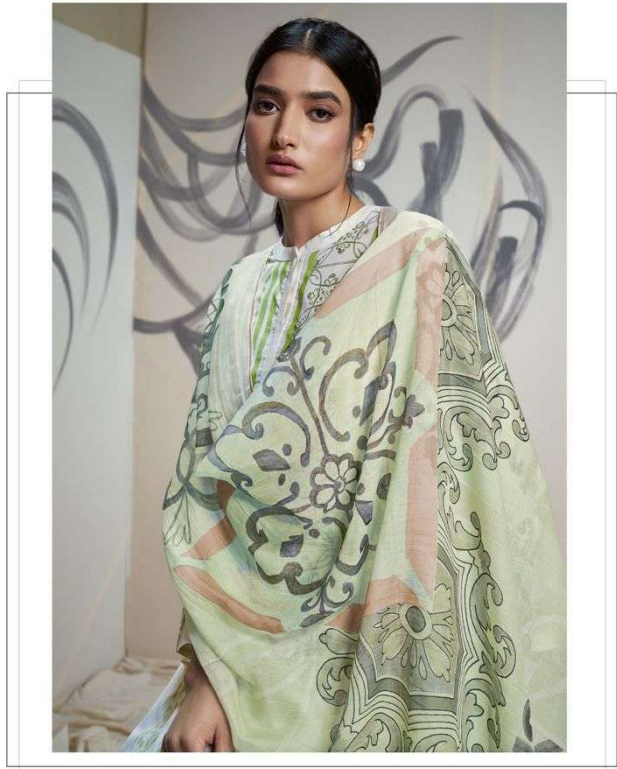

Sahiba®

Rosy

D.NO.972

D.NO.987

D.NO.998

RATE LIST

H S N CODE - 520851

DESIGN NO

998-987
972

DESCRIPTION

TOP - PURE COTTON LAWN DIGITAL PRINT WITH HAND WORK
BOTTOM - PURE COTTON LAWN EMBROIDERY PALAZZO
DUPATTA - PURE BEMBER COTTON DUPATTA DIGITAL PRINTED
LACE EMBROIDERY

RATE
{ RS, 1695/- }