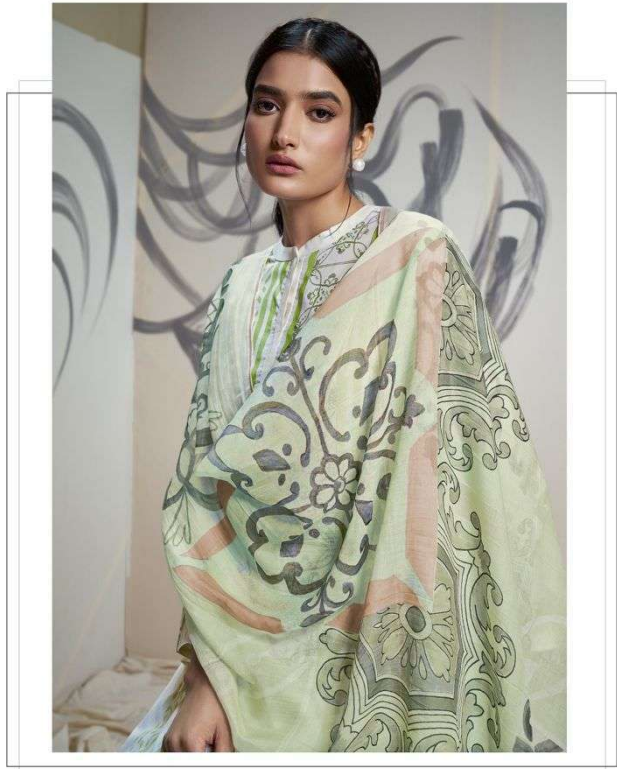

Sahiba®

Rosy

D.NO.972

D.NO.987

D.NO.998

Sahiba

RATE LIST

H S N CODE - 520851

DESIGN NO

998-987
972

DESCRIPTION

TOP - PURE COTTON LAWN DIGITAL PRINT WITH HAND WORK
BOTTOM - PURE COTTON LAWN EMBROIDERY PALAZZO
DUPATTA - PURE BEMBER COTTON DUPATTA DIGITAL PRINTED
LACE EMBROIDERY

RATE
{ RS, 1695/- }