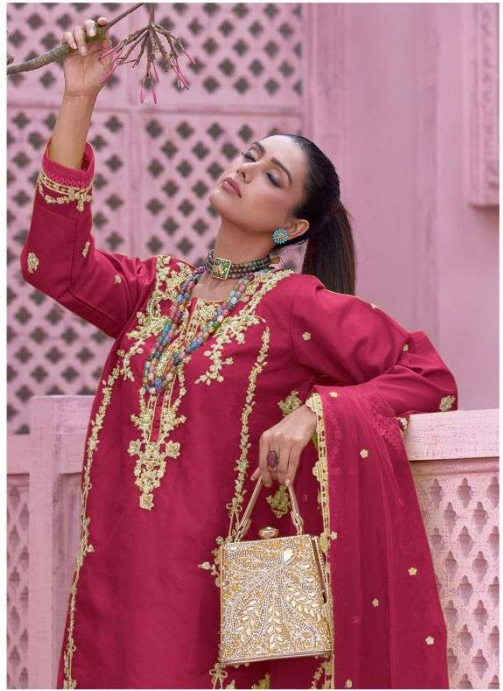

READY MADE
COLLECTION

R-1091-A

CARE INSTRUCTIONS

DO NOT USE ANY TYPE OF BLEACH OR STAIN REMOVING CHEMICALS
DO NOT OVER EXPOSE DAMP FABRIC TO STRONG SUNLIGHT
IRON AT MODERATE TEMPERATURE

Shree
FABRS
READY MADE
COLLECTION