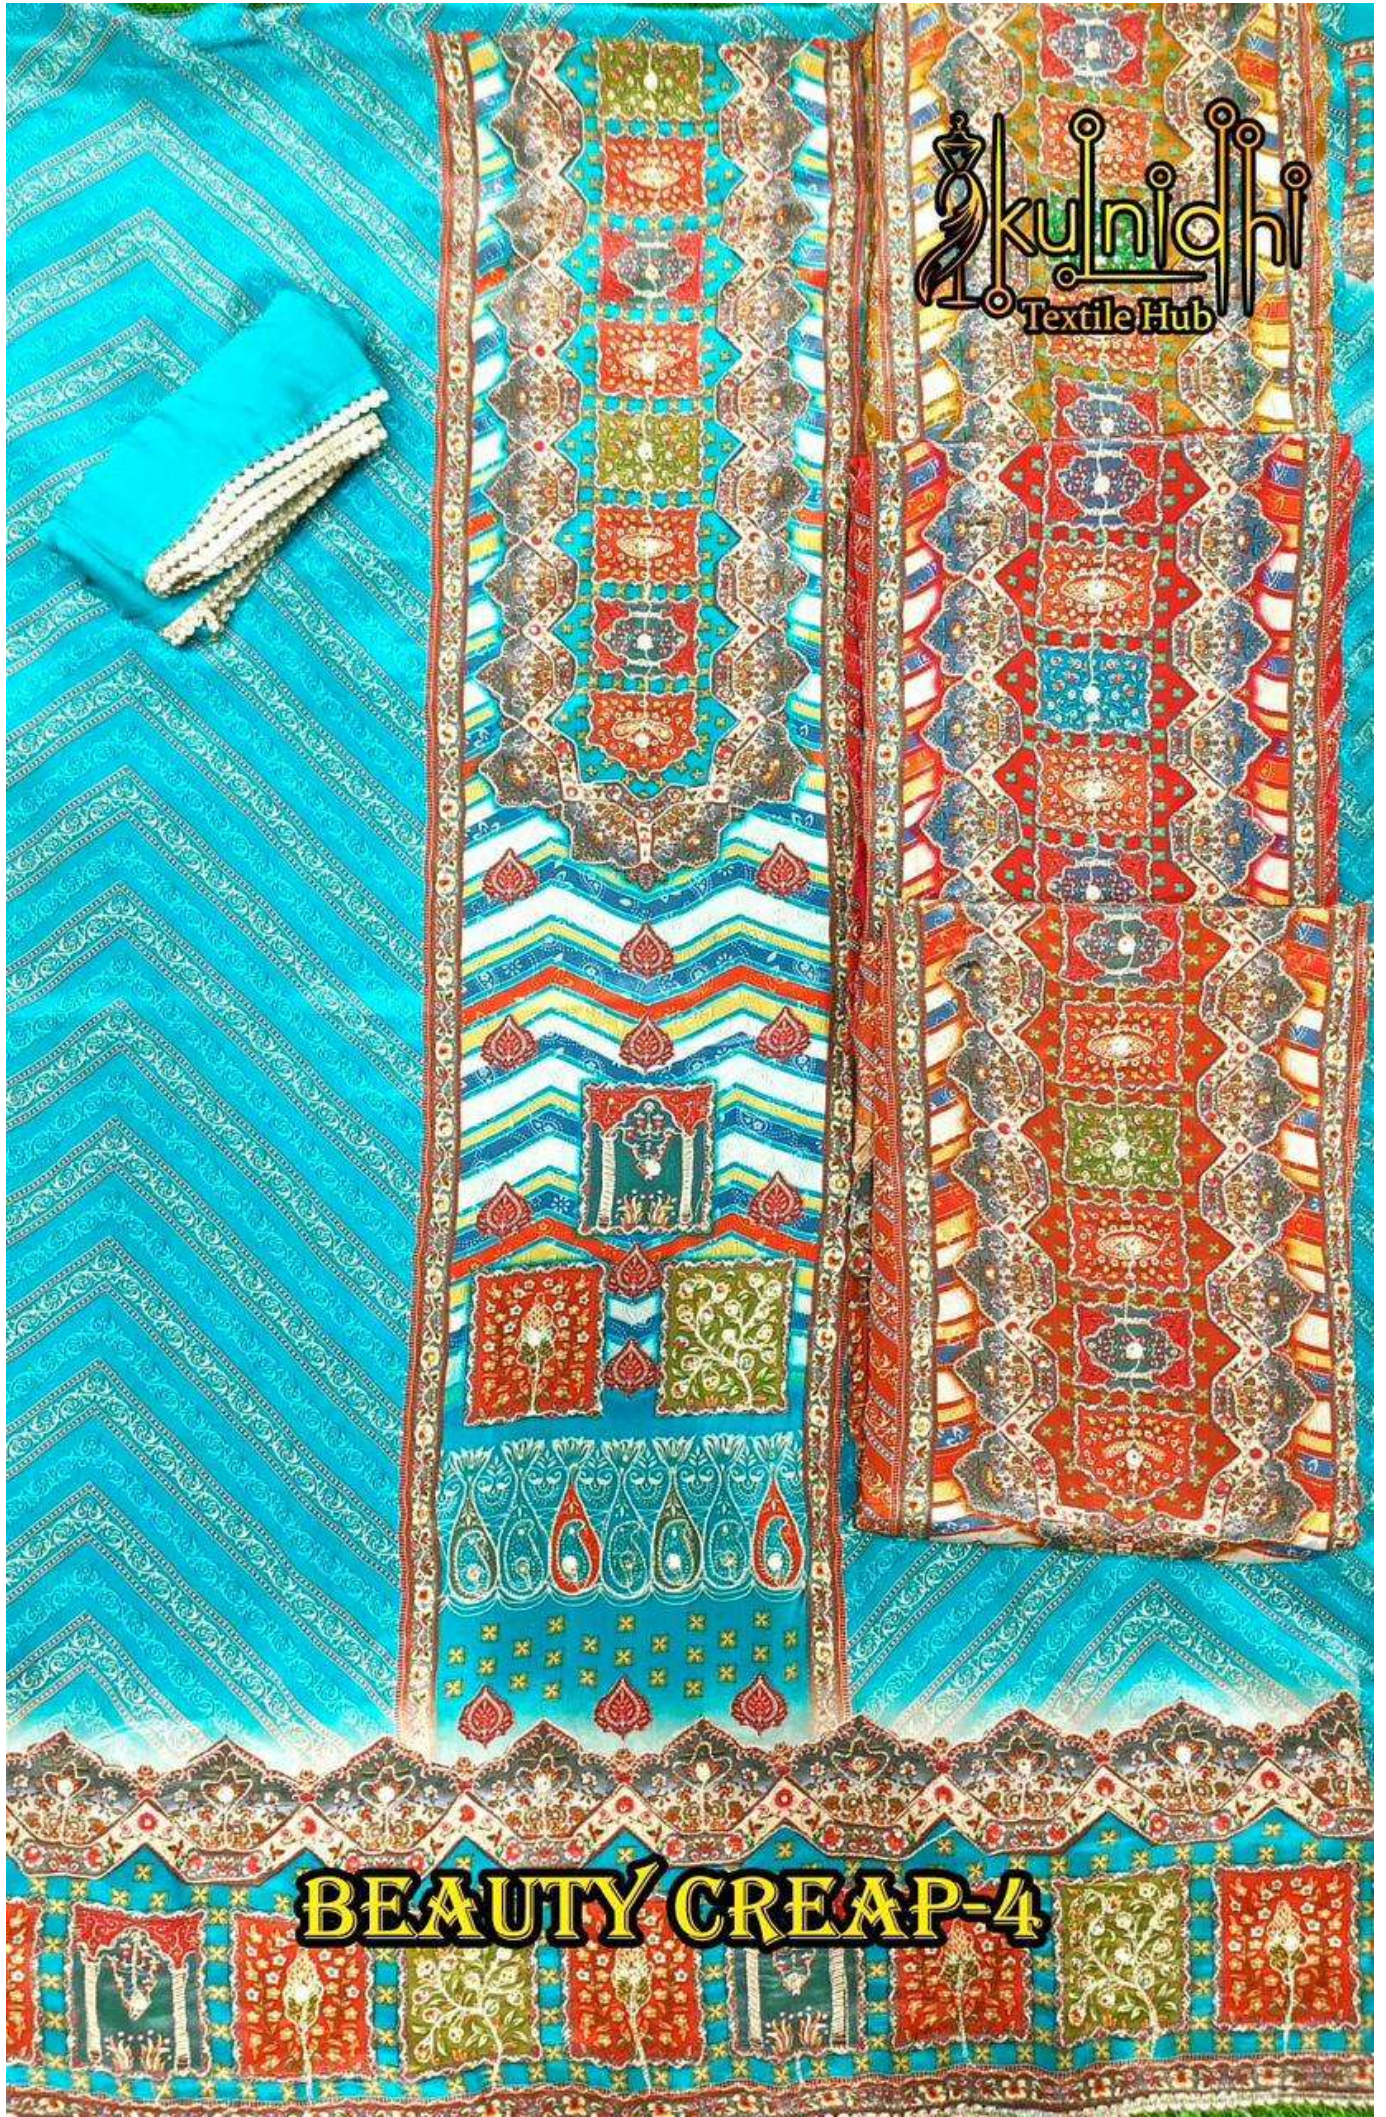

Kunighi
Textile Hub

BEAUTY CREAP-5

Kunighi
Textile Hub

BEAUTY CREAP-1

The text "BEAUTY CREAP-2" is displayed in a bold, yellow, sans-serif font with a thick black outline. It is positioned at the bottom center of the image, overlaid on a patterned fabric background.

Kulniqhi
TextileHub

BEAUTY CREAP-3

Kunighi
TextileHub

BEAUTY CREAM-4

Kunighi
Textile Hub

BEAUTY CREAP-5