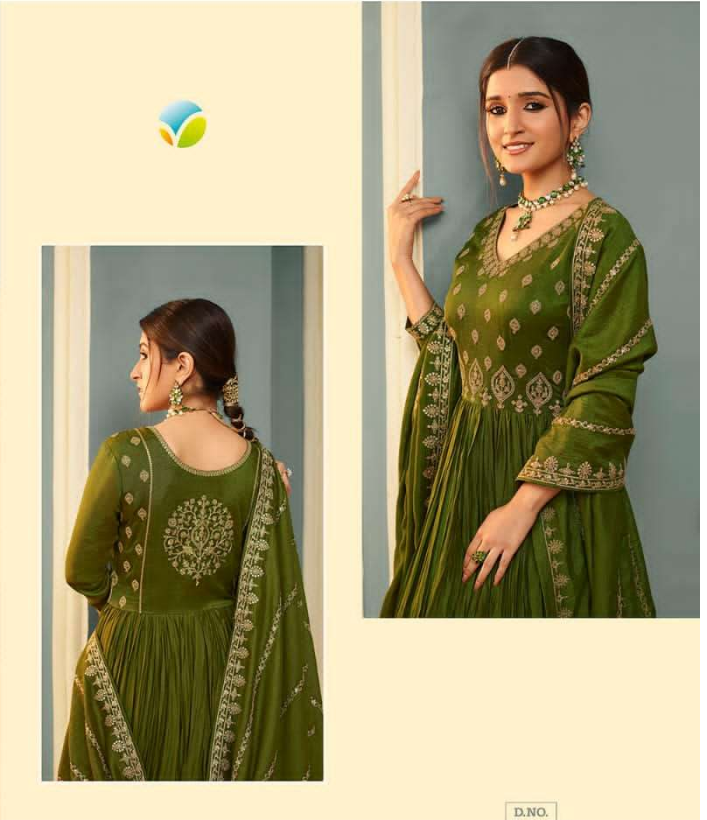

D.NO.
40657