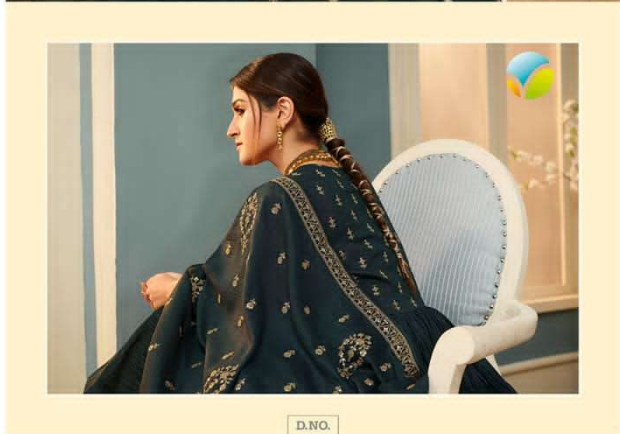

D.NO.
40658