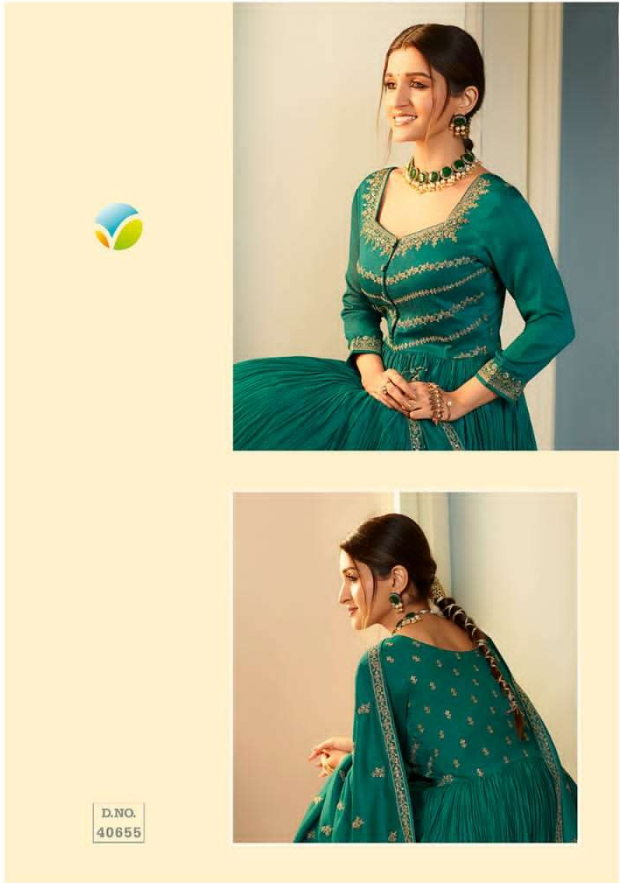

D.NO.
40655