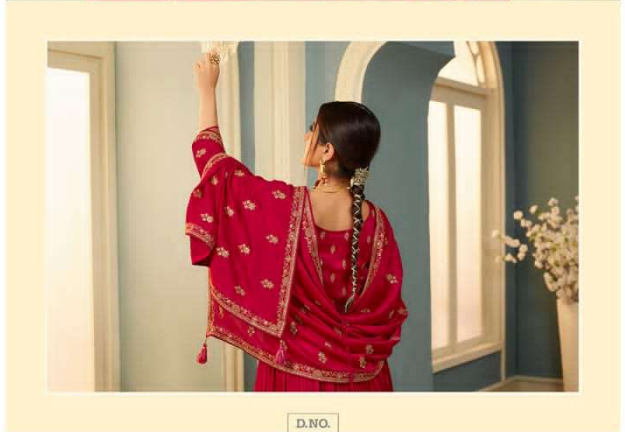

D.NO.
40651