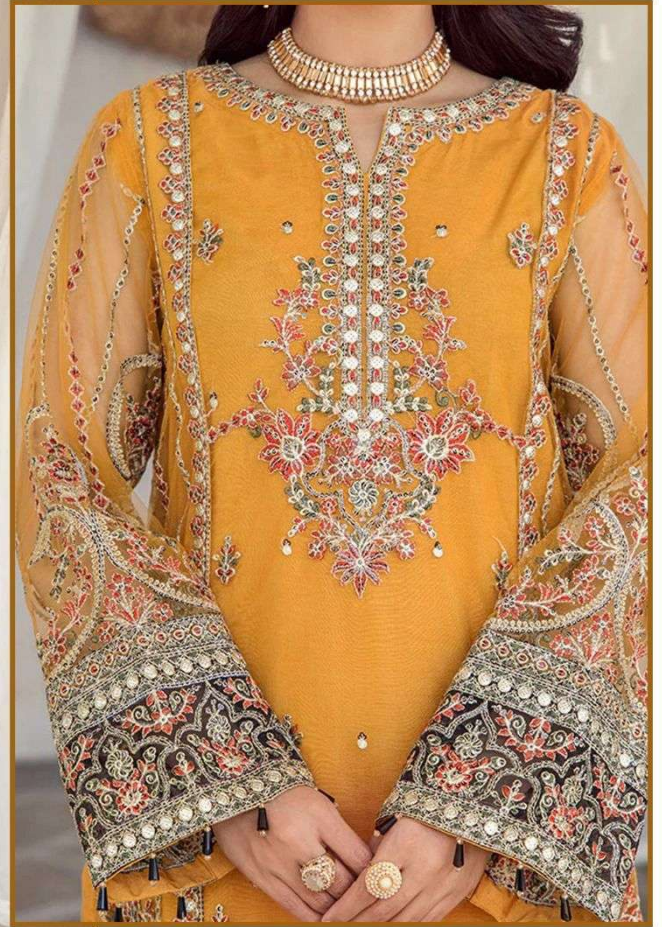

**TOP - SOFT ORGANZA HEAVY EMBROIDERED
WITH MIRROR WORK**
INNER BOTTOM - DULL SANTOON
**DUPATTA - SOFT ORGANZA HEAVY
EMBROIDERED**

B-09 A

TOP - SOFT ORGANZA HEAVY EMBROIDERED
WITH MIRROR WORK
INNER BOTTOM - DULL SANTOON
DUPATTA - SOFT ORGANZA HEAVY
EMBROIDERED