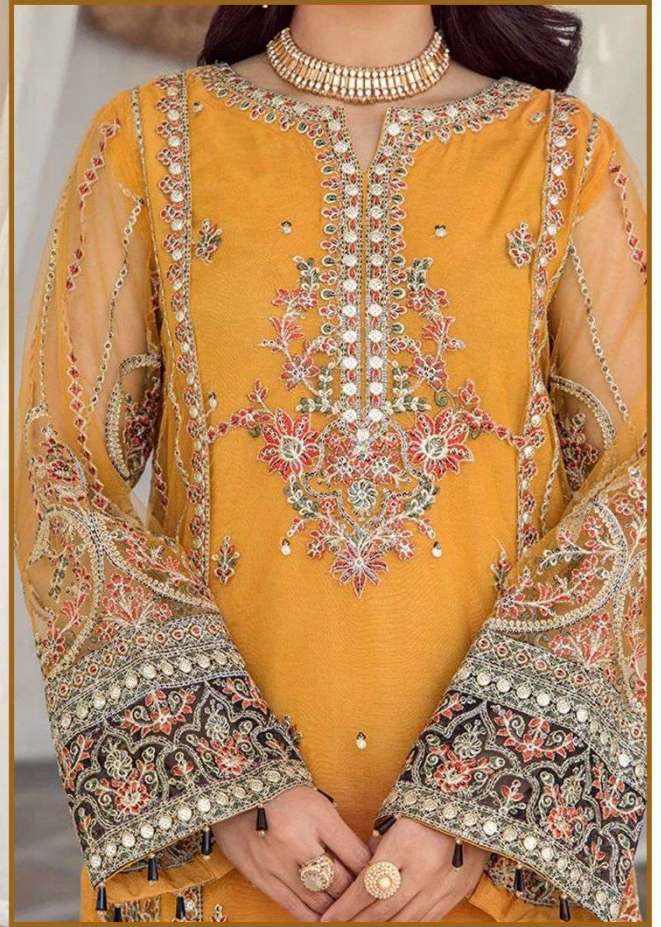

**TOP - SOFT ORGANZA HEAVY EMBROIDERED
WITH MIRROR WORK
INNER BOTTOM - DULL SANTOON
DUPATTA - SOFT ORGANZA HEAVY
EMBROIDERED**

B-09 A

TOP - SOFT ORGANZA HEAVY EMBROIDERED
WITH MIRROR WORK
INNER BOTTOM - DULL SANTOON
DUPATTA - SOFT ORGANZA HEAVY
EMBROIDERED