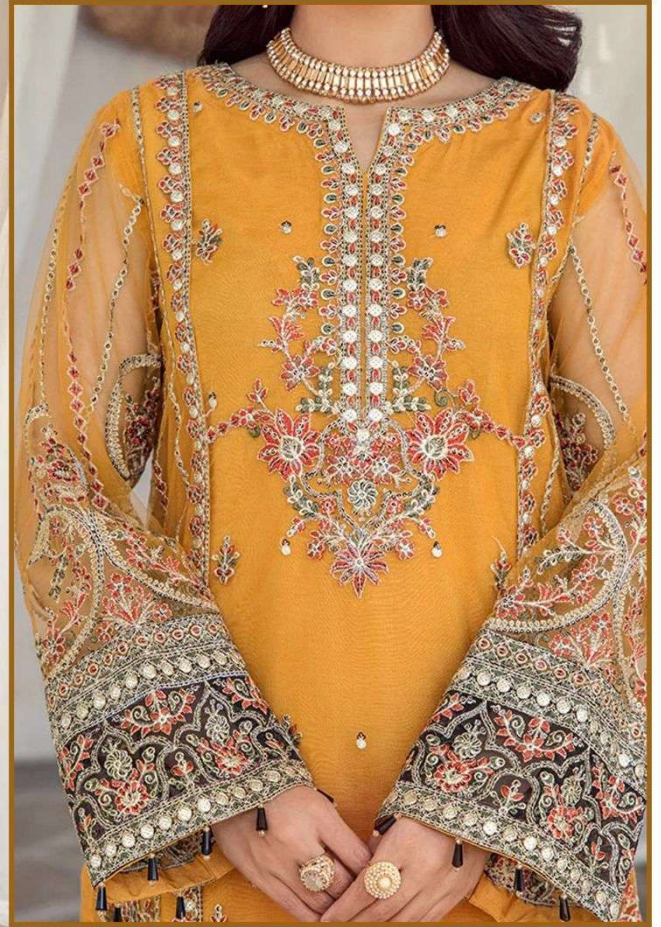

**TOP - SOFT ORGANZA HEAVY EMBROIDERED
WITH MIRROR WORK
INNER BOTTOM - DULL SANTOON
DUPATTA - SOFT ORGANZA HEAVY
EMBROIDERED**

B-09 A

**TOP - SOFT ORGANZA HEAVY EMBROIDERED
WITH MIRROR WORK**
INNER BOTTOM - DULL SANTOON
**DUPATTA - SOFT ORGANZA HEAVY
EMBROIDERED**