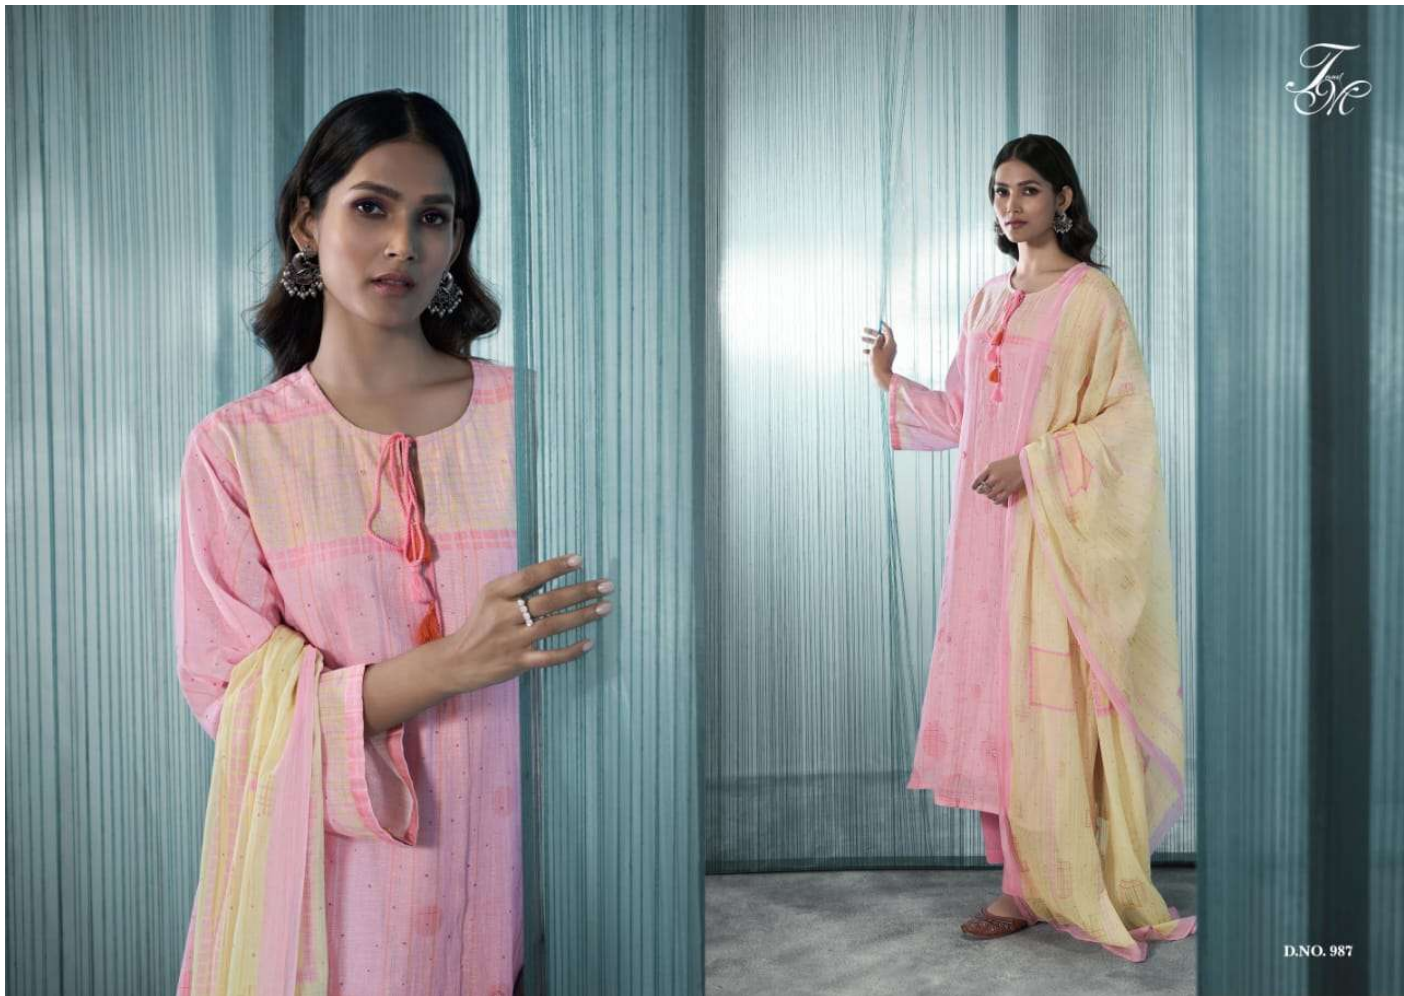

T&C

D.NO. 987