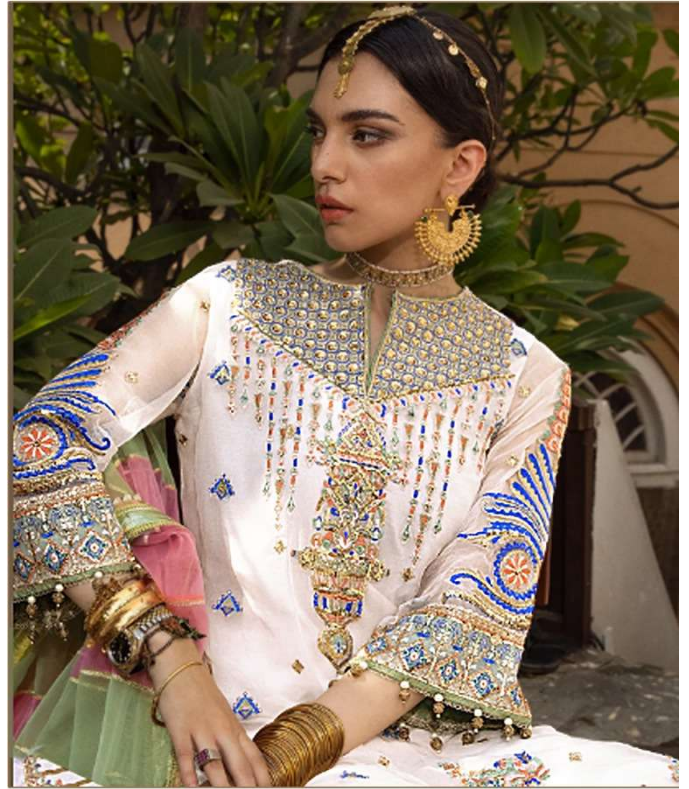

Serene[®]
Pakistani Suit
A BRAND BY MEGHA EXPORT

S - 211

**TOP - FOX GEORGETTE
HEAVY EMBROIDERED
INNER BOTTOM - DULL SANTOON
DUPATTA - ORGANZA HEAVY LACE**

Serene[®]
Pakistani Suit
A BRAND BY MEGHA EXPORT

S - 211

TOP - FOX GEORGETTE
HEAVY EMBROIDERED
INNER BOTTOM - DULL SANTOON
DUPATTA - ORGANZA HEAVY LACE

Serene
MADE IN INDIA

Serene
A PRODUCT OF
MEHA EXPORT

Serene
MADE IN INDIA