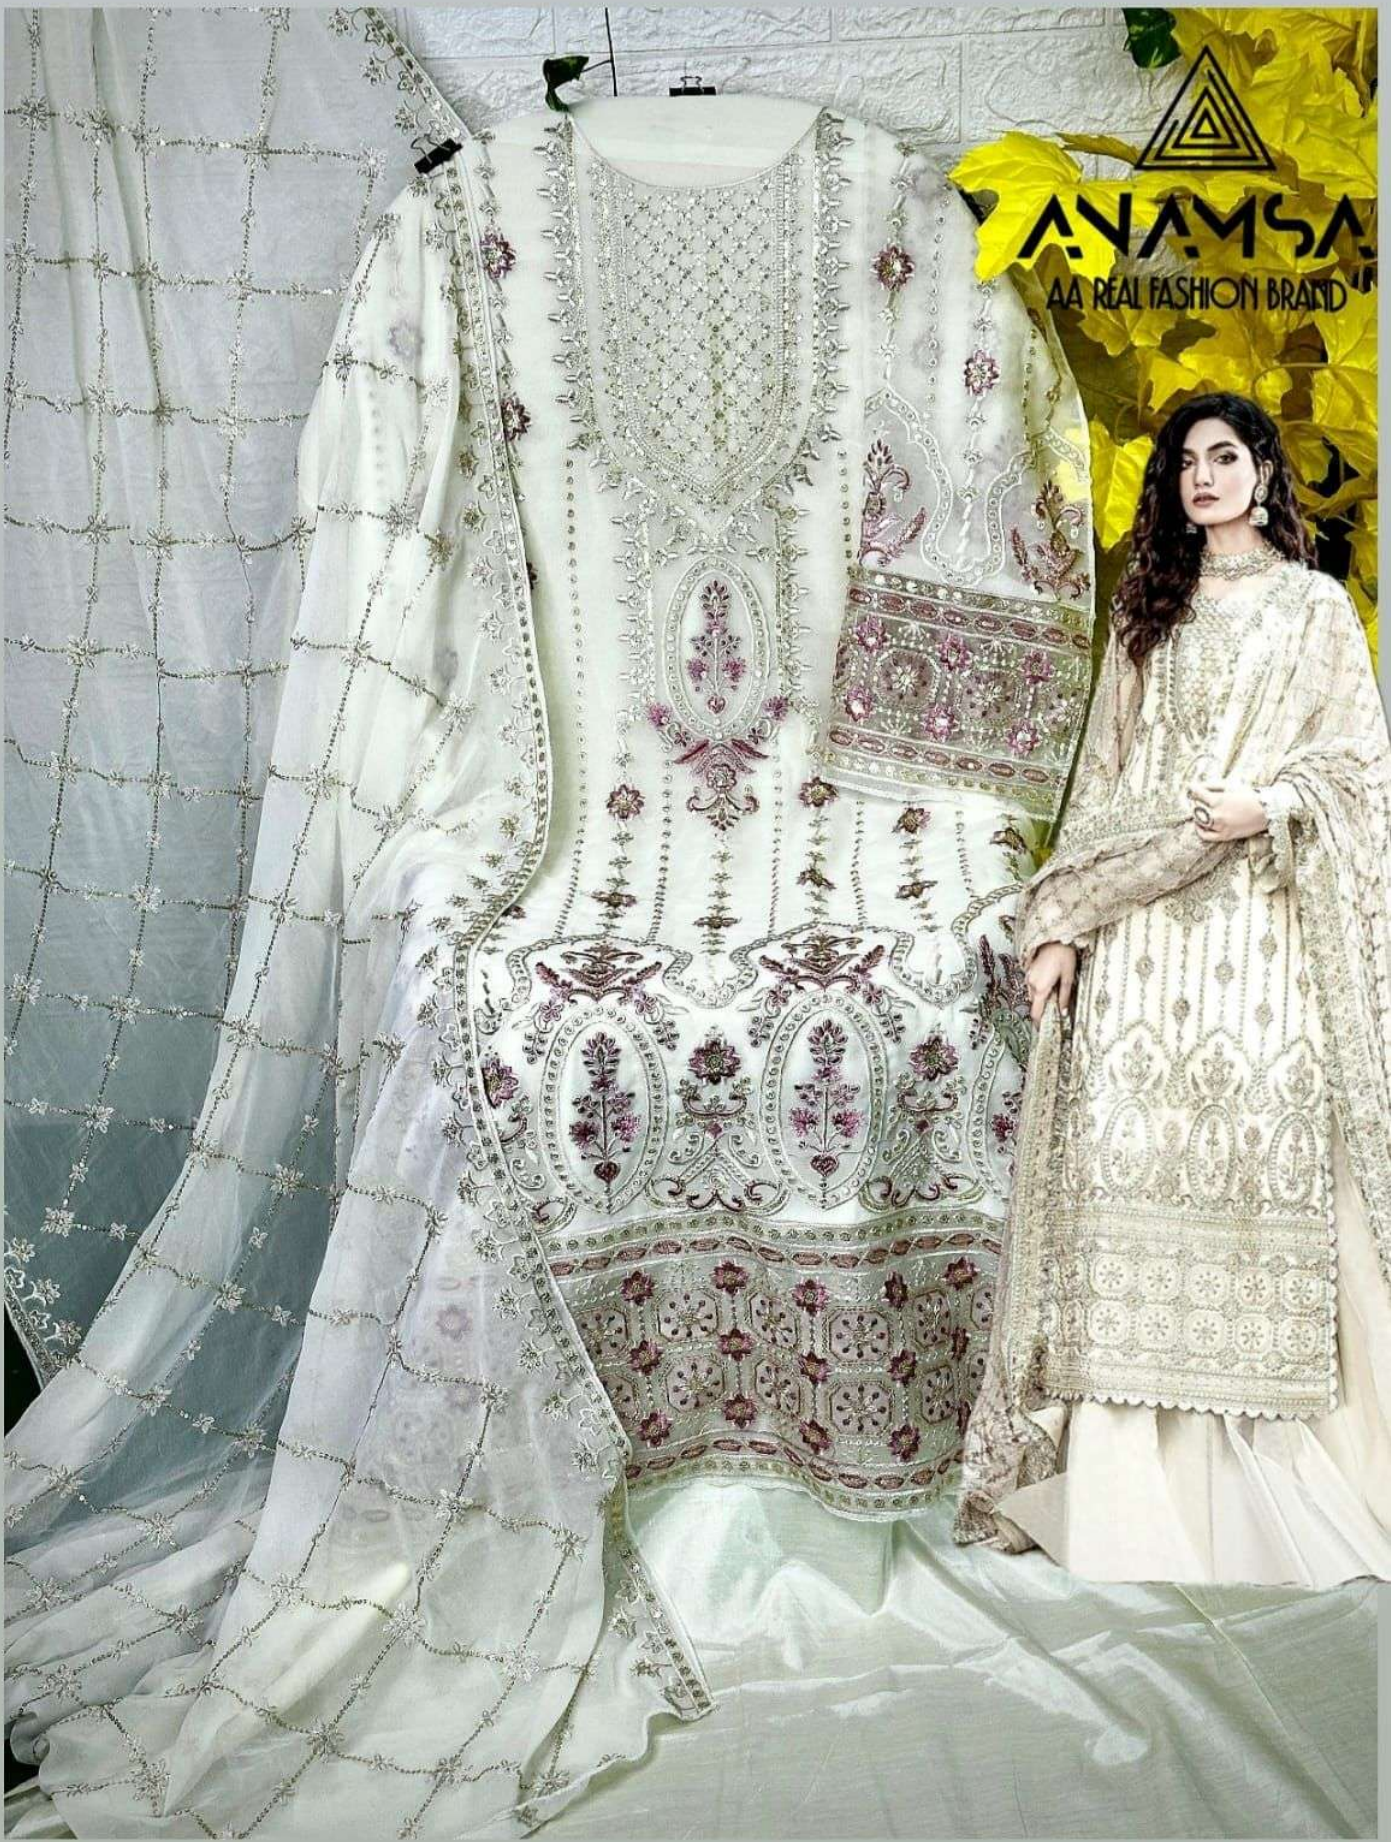

**ANAMSA**  
AA REAL FASHION BRAND

**ANAMSA**

AA REAL FASHION BRAND

**ANAMSA**  
AA REAL FASHION BRAND

TOP- PURE FOX GEORGETTE WITH HEAVY EMBROIDERY AND SEQUENCE WORK  
BOTTOM/INNER- DULL SHANTOON  
DUPATTA- PURE FOX GEORGETTE FANCY DUPATTA AND HEAVY EMBROIDERY