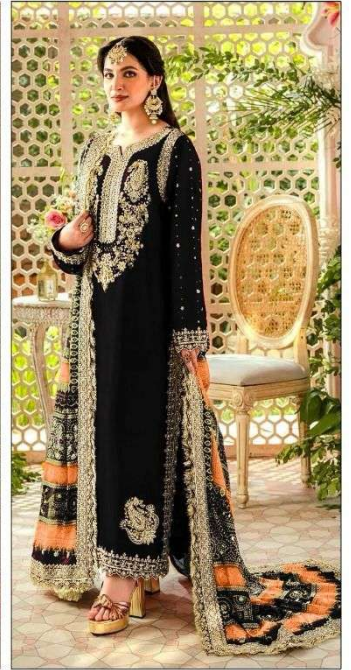

TOP - FOX GEORGETTE HEAVY EMBROIDERED
INNER/ BOTTOM - HEAVY SANTOON
DUPATTA - PURE CHINON DIGITAL PRINTED WITH
HEAVY EMBROIDERED

B 17 D