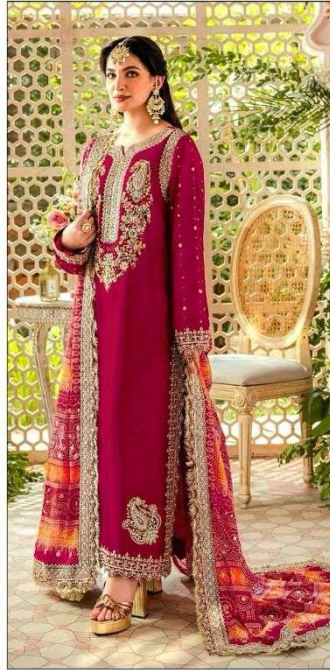

TOP - FOX GEORGETTE HEAVY EMBROIDERED
INNER/ BOTTOM - HEAVY SANTOON
DUPATTA - PURE CHINON DIGITAL PRINTED WITH
HEAVY EMBROIDERED

B 17 C