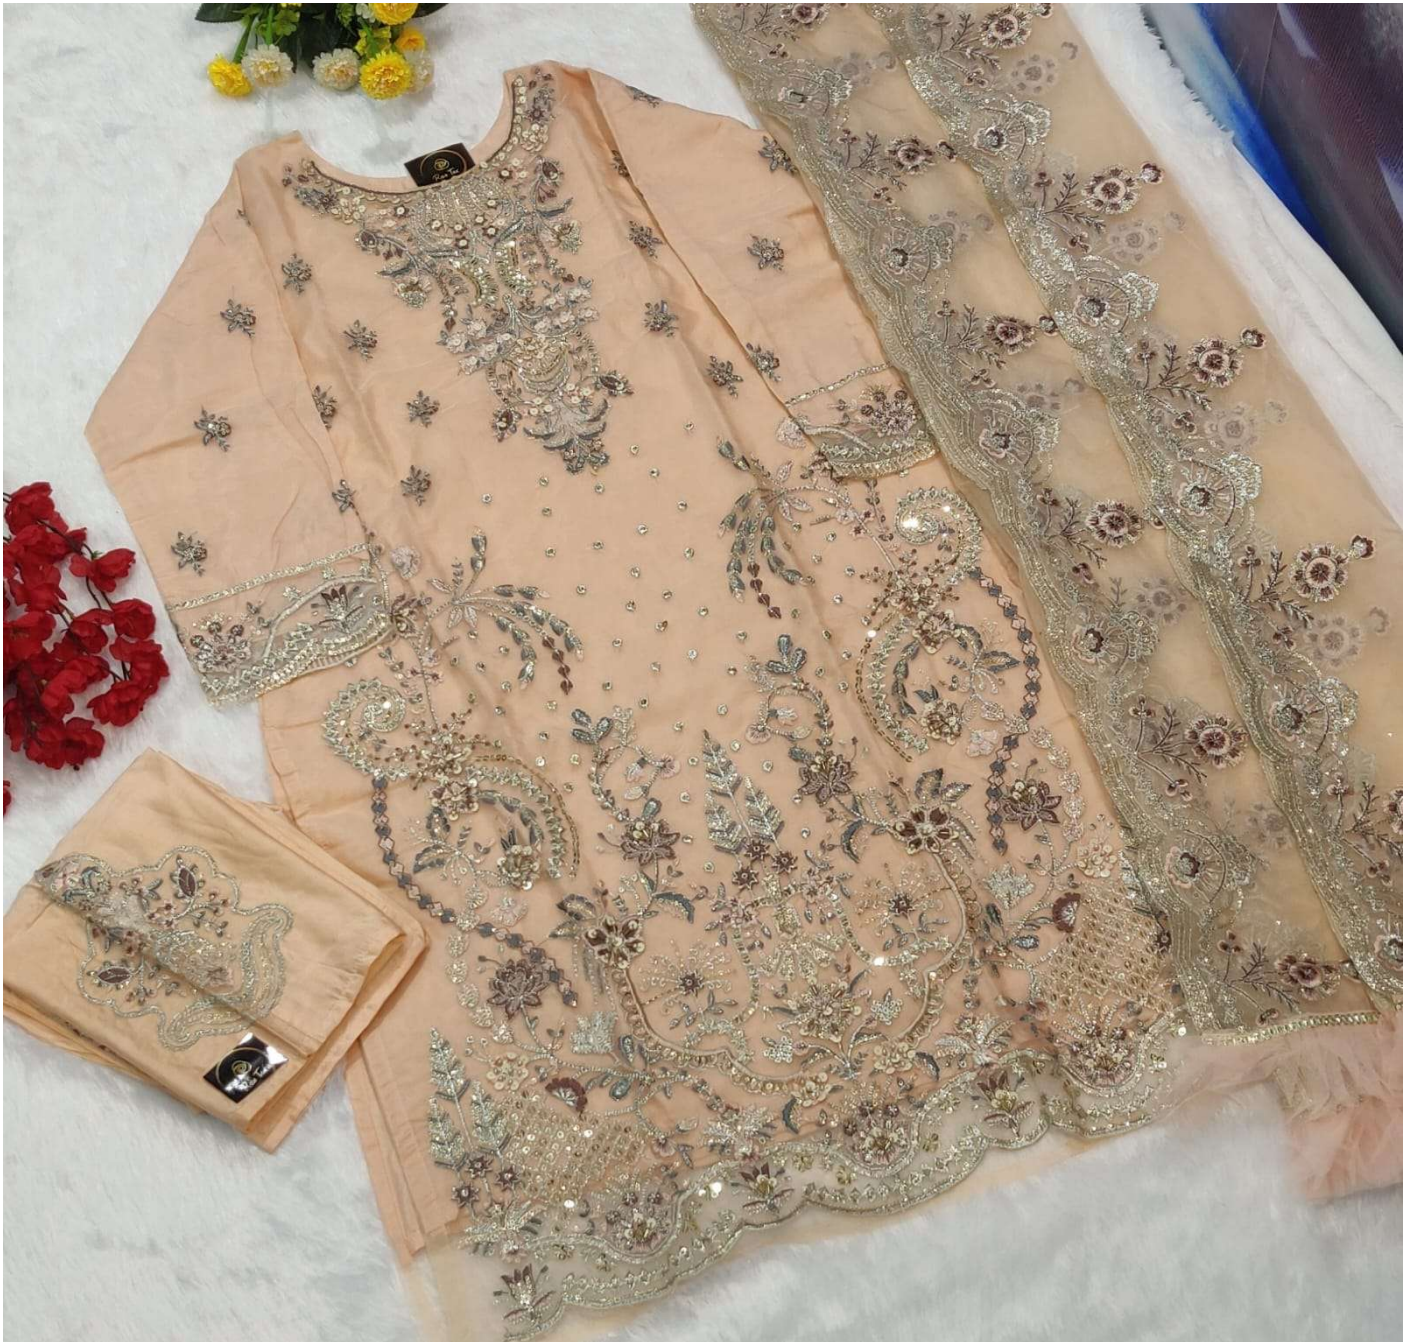

**READY MADE  
COLLECTION**

**\*D-138-B\***

**SIZE:- XL**

**CARE INSTRUCTIONS**

DO NOT USE ANY TYPE OF BLEACH OR STAIN REMOVING CHEMICALS  
DO NOT OVER EXPOSE DAMP FABRIC TO STRONG SUNLIGHT  
IRON AT MODERATE TEMPERATURE