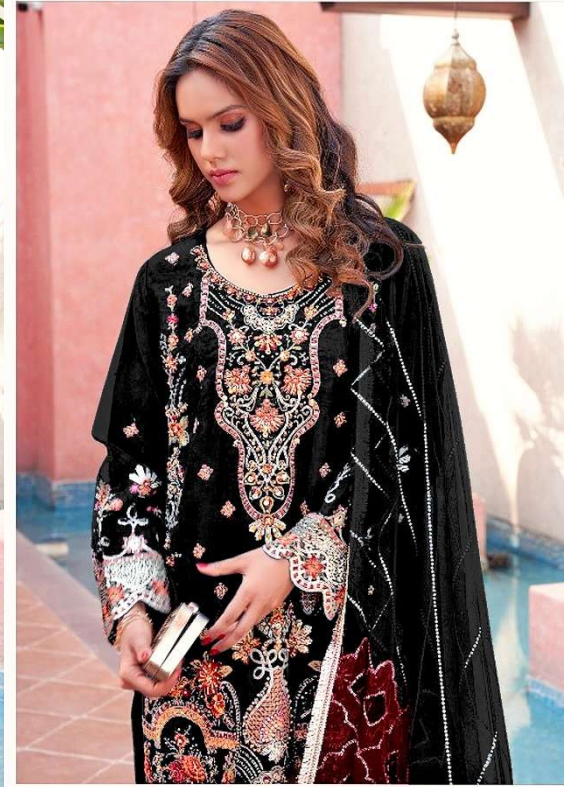

SIZE:- XL

CARE INSTRUCTIONS

-  DRY CLEAN ONLY.
-  DO NOT USE ANY BLEACH OR STAIN REMOVING CHEMICAL.
-  IRON THE FABRIC AT MODERATE TEMPERATURE.

**READY MADE
COLLECTION**

D-134-F

SIZE:- XL

CARE INSTRUCTIONS

-  DRY CLEAN ONLY.
-  DO NOT USE ANY BLEACH OR STAIN REMOVING CHEMICAL.
-  IRON THE FABRIC AT MODERATE TEMPERATURE.