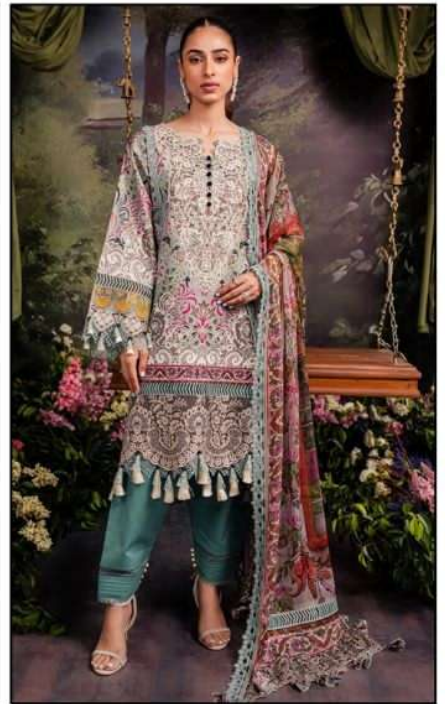

5006

Gull A Ahmed ORIGINAL LAWN^{TM}
LAWN COLLECTION

Riwayat
Vol.05