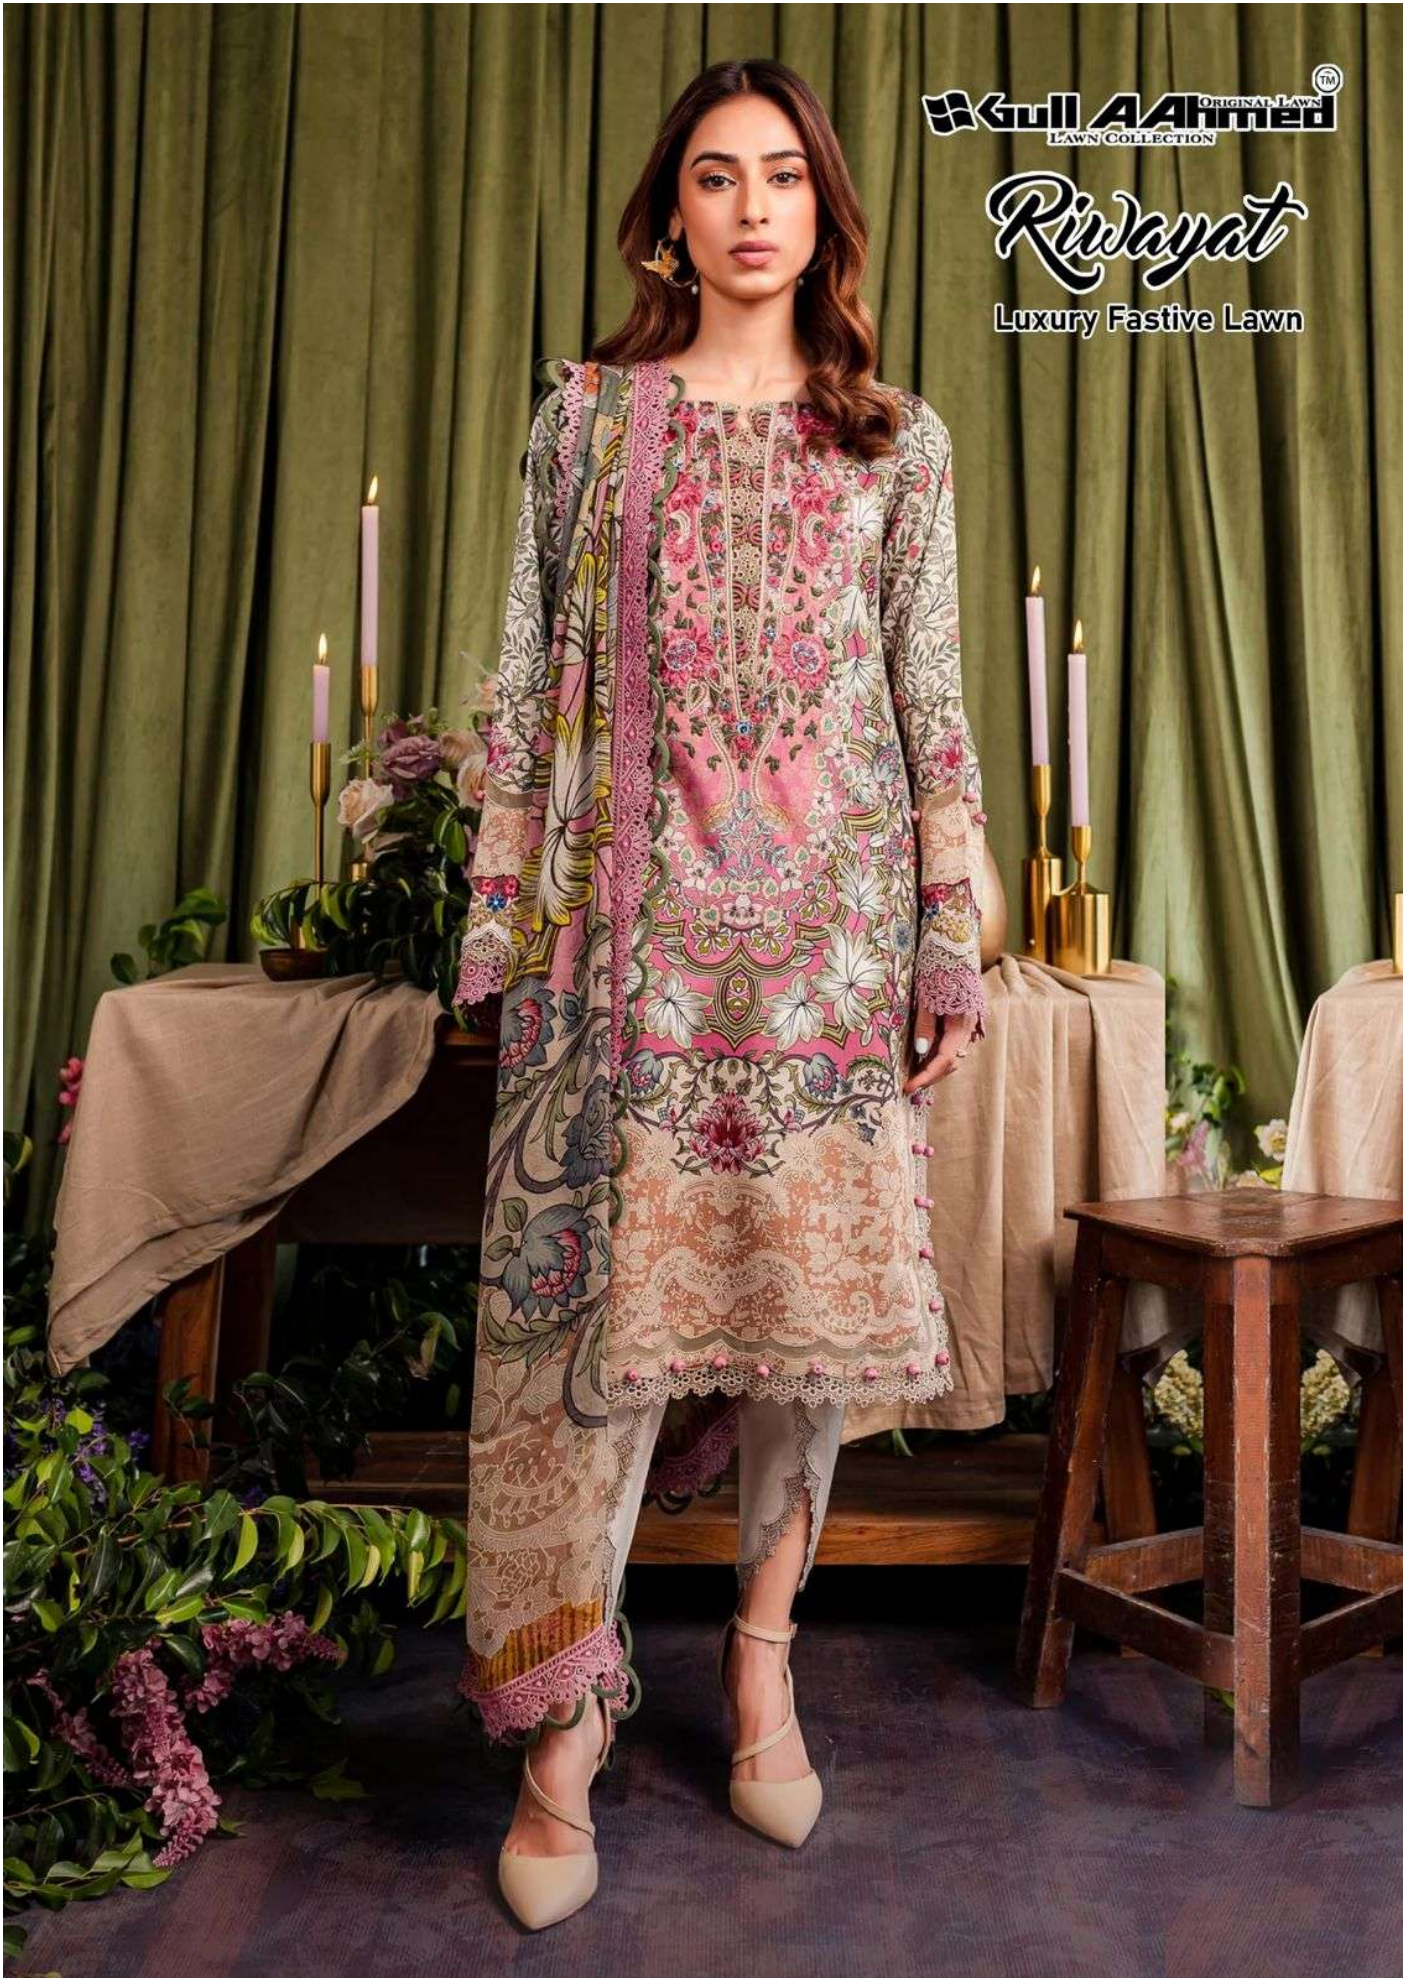

Gul Ahmed ORIGINAL LAWN™
LAWN COLLECTION

Riwayat

Luxury Fasive Lawn