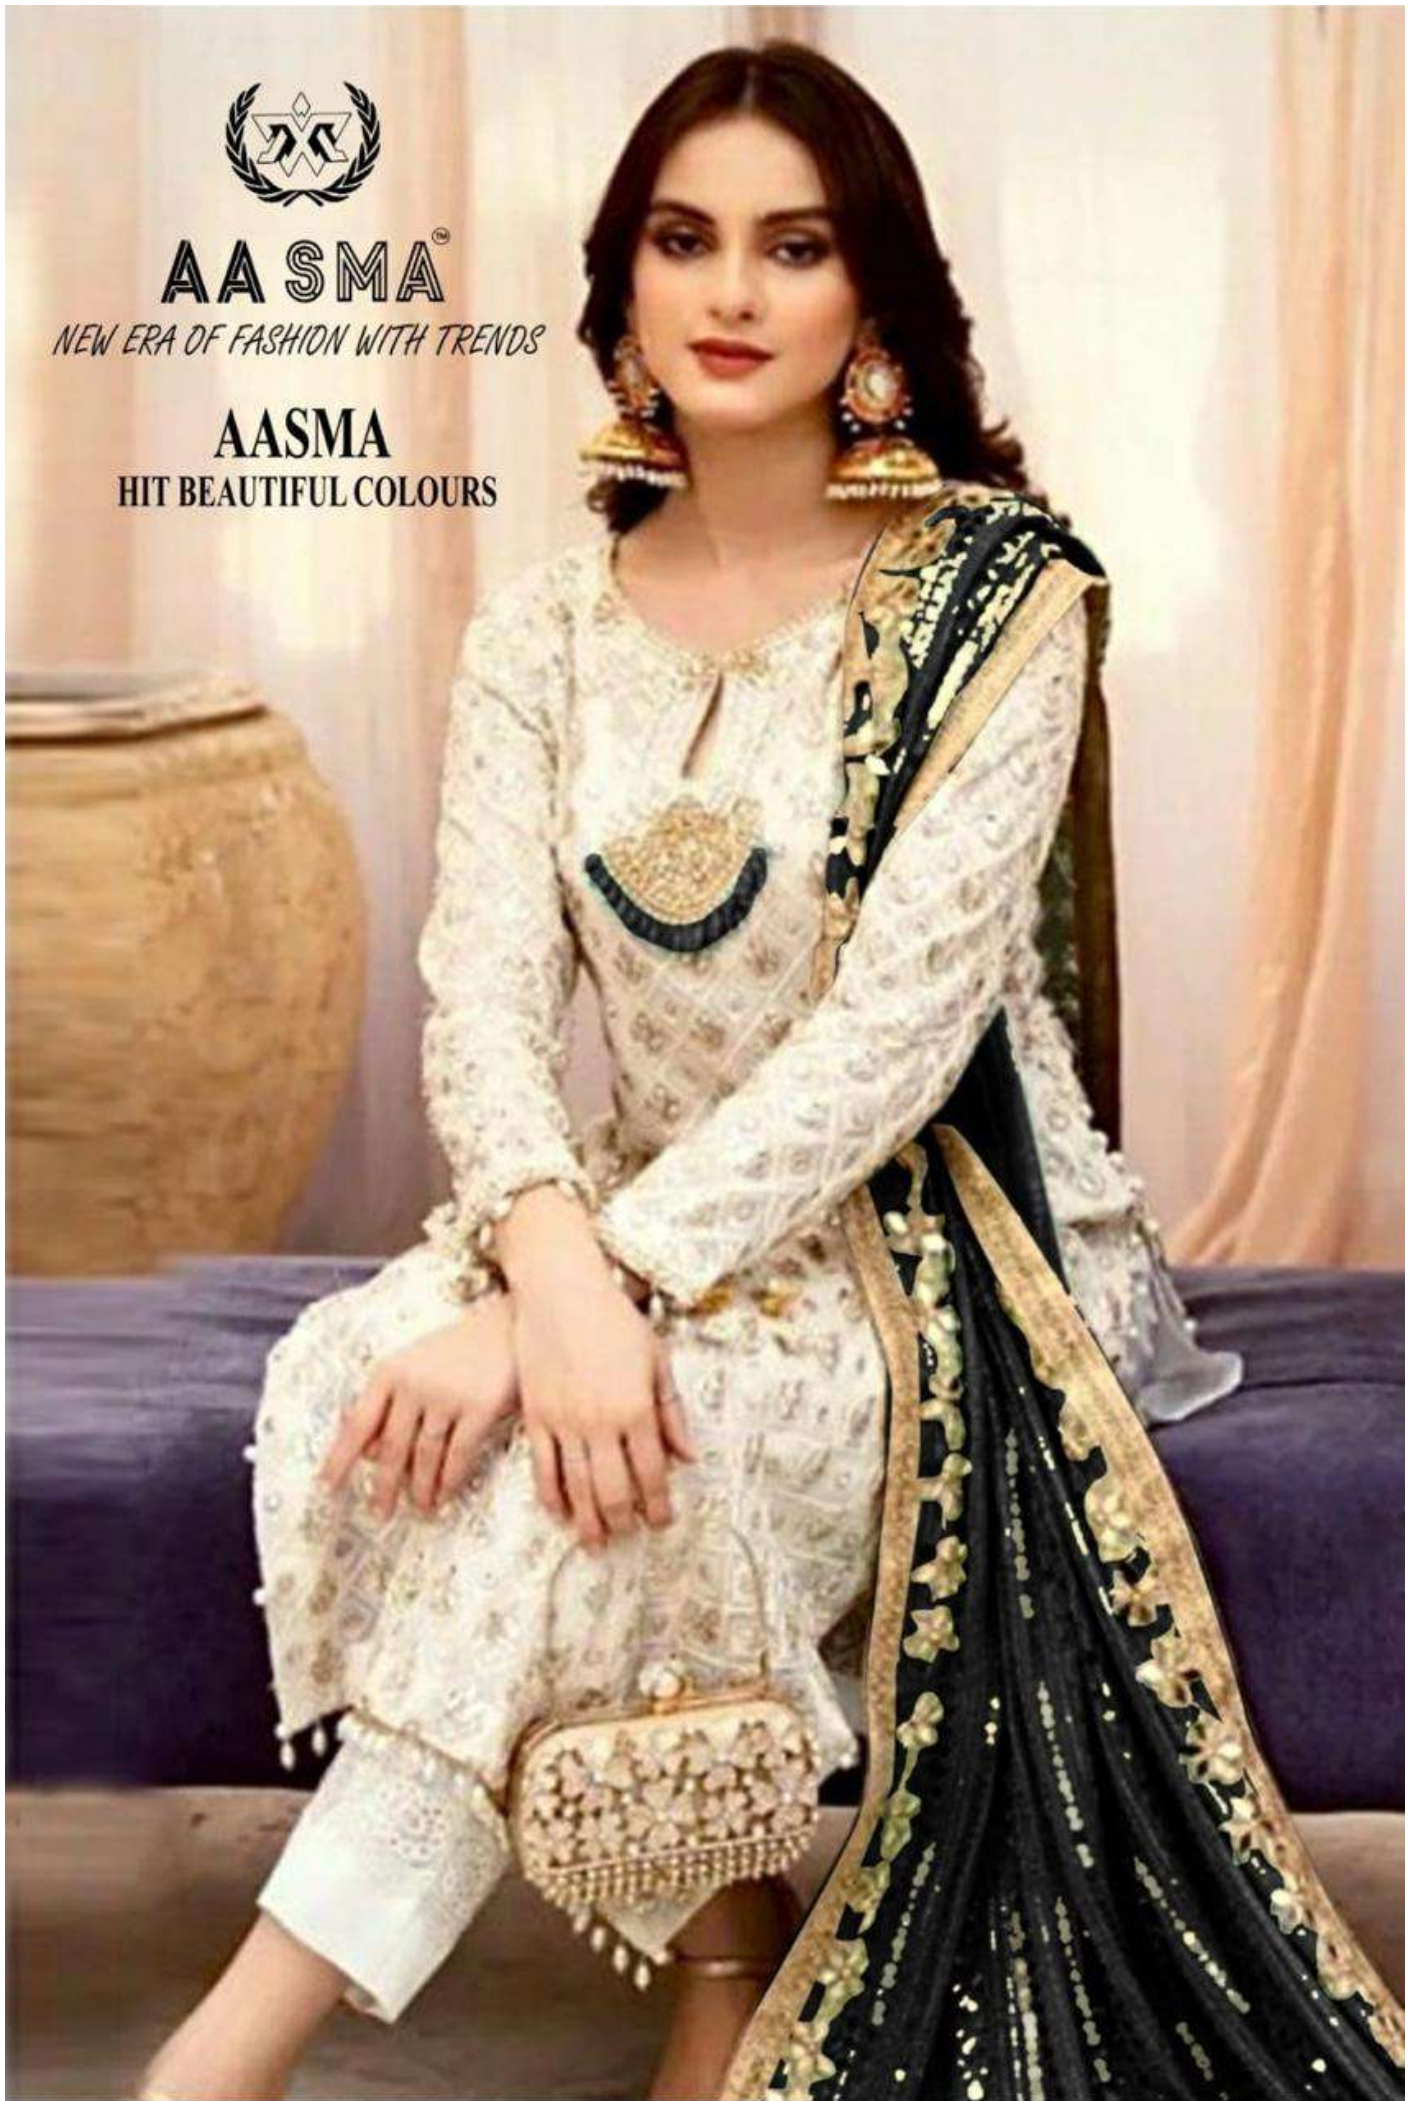

AASMA[®]

NEW ERA OF FASHION WITH TRENDS

AASMA
HIT BEAUTIFUL COLOURS

AA Sma

NEW ERA OF FASHION WITH TRENDS

TOP- PURE FOX GEORGETTE WITH HEAVY EMBROIDERY AND SEQUENCE WORK

BOTTOM/INNER- DULL SHANTOON

DUPATTA- PURE FOX GEORGETTE FANCY DUPATTA AND HEAVY EMBROIDERY

7773

D.No:-208 A

AA SMA

NEW ERA OF FASHION WITH TRE

AA SMA

NEW ERA OF FASHION WITH TRENDS

TOP- PURE FOX GEORGETTE WITH HEAVY EMBROIDERY AND SEQUENCE WORK

BOTTOM/INNER- DULL SHANTOON