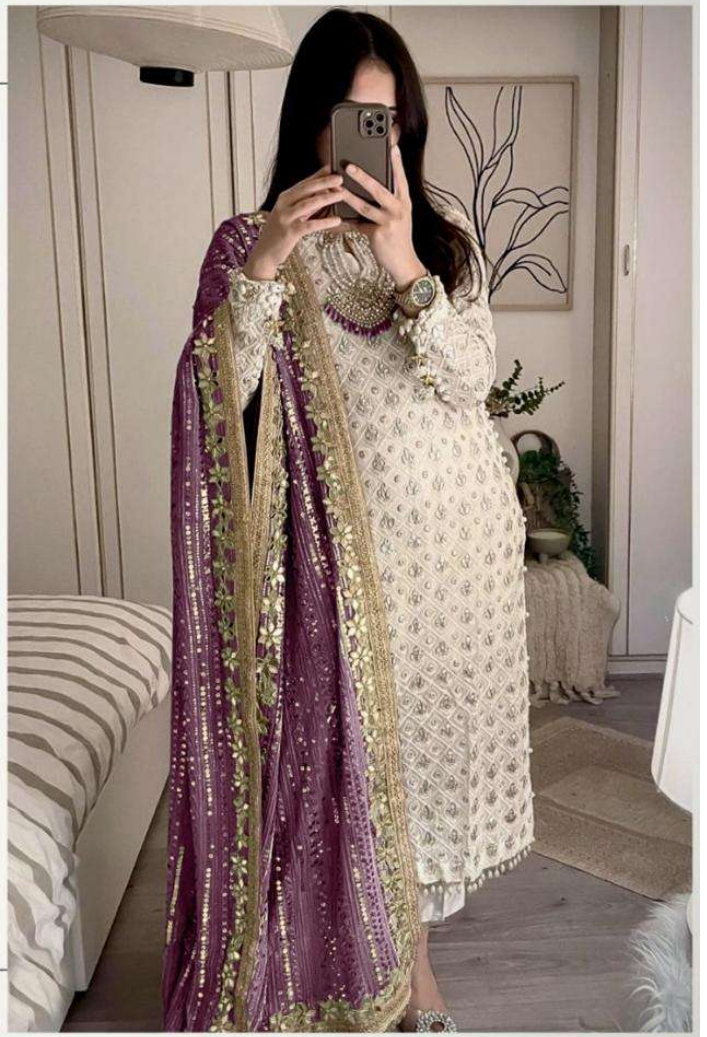

AA SMA

NEW ERA OF FASHION WITH TRENDS

TOP- PURE FOX GEORGETTE WITH HEAVY EMBROIDERY AND SEQUENCE WORK

BOTTOM/INNER- DULL SHANTOON

DUPATTA- PURE FOX GEORGETTE FANCY DUPATTA AND HEAVY EMBROIDERY

7773

D.No:-208 D