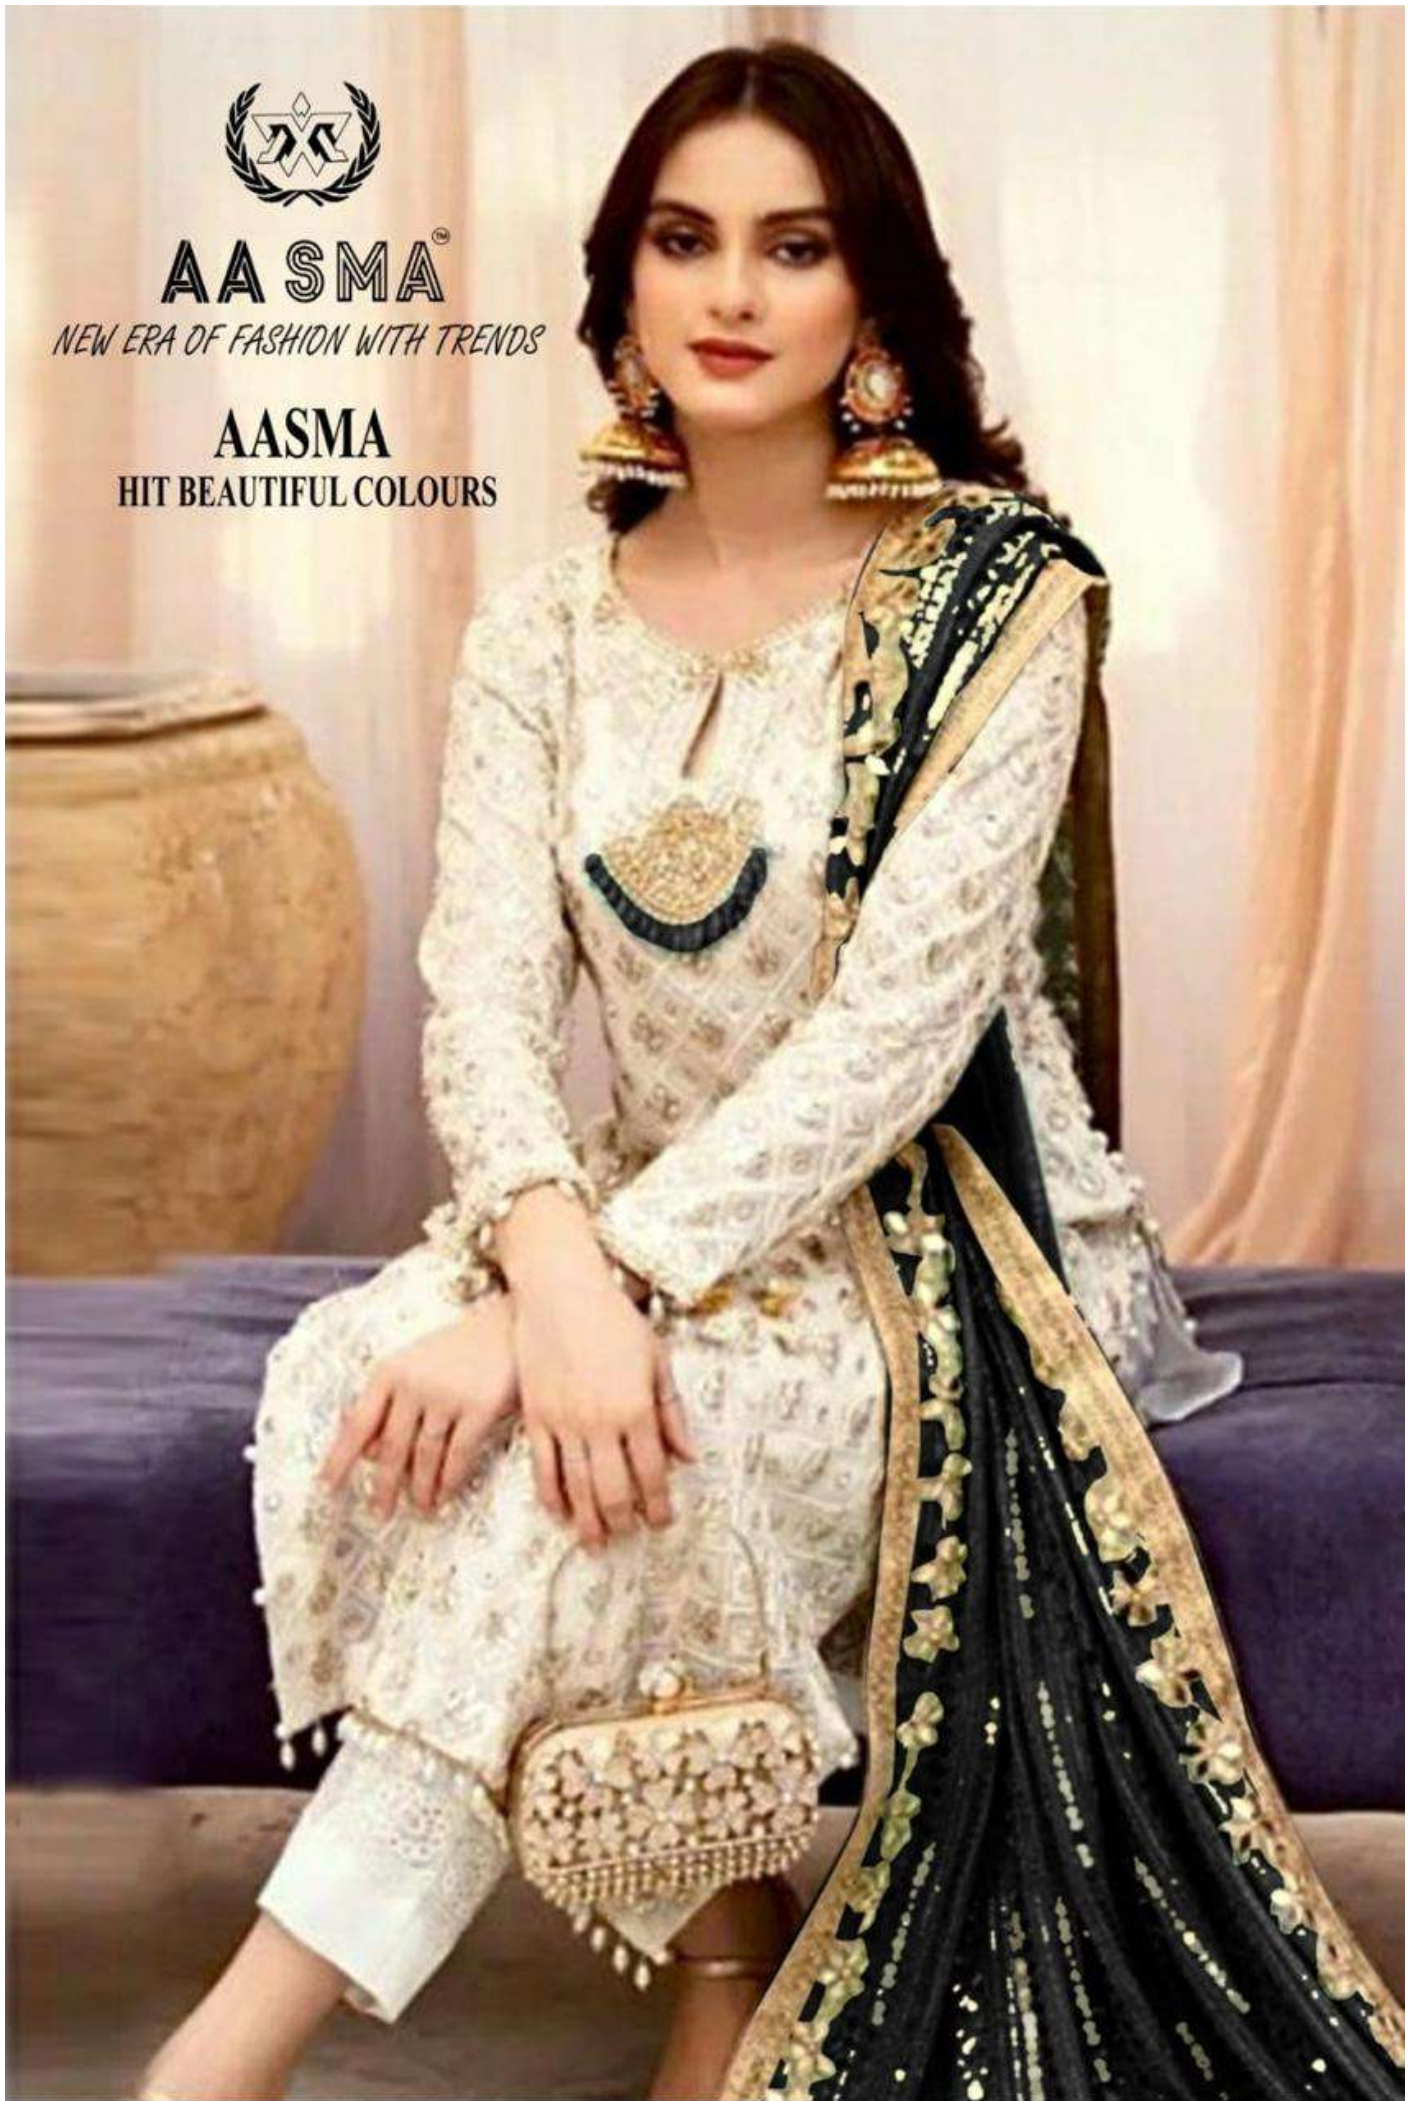

**AASMA**<sup>®</sup>

*NEW ERA OF FASHION WITH TRENDS*

**AASMA**  
**HIT BEAUTIFUL COLOURS**

**AA SMA**

NEW ERA OF FASHION WITH TRENDS

**TOP- PURE FOX GEORGETTE WITH HEAVY EMBROIDERY AND SEQUENCE WORK**

**BOTTOM/INNER- DULL SHANTOON**

**DUPATTA- PURE FOX GEORGETTE FANCY DUPATTA AND HEAVY EMBROIDERY**

7773

D.No:-208 A

**AA SMA**

*NEW ERA OF FASHION WITH TRE*

**AA SMA**

NEW ERA OF FASHION WITH TRENDS

TOP- PURE FOX GEORGETTE WITH HEAVY EMBROIDERY AND SEQUENCE WORK