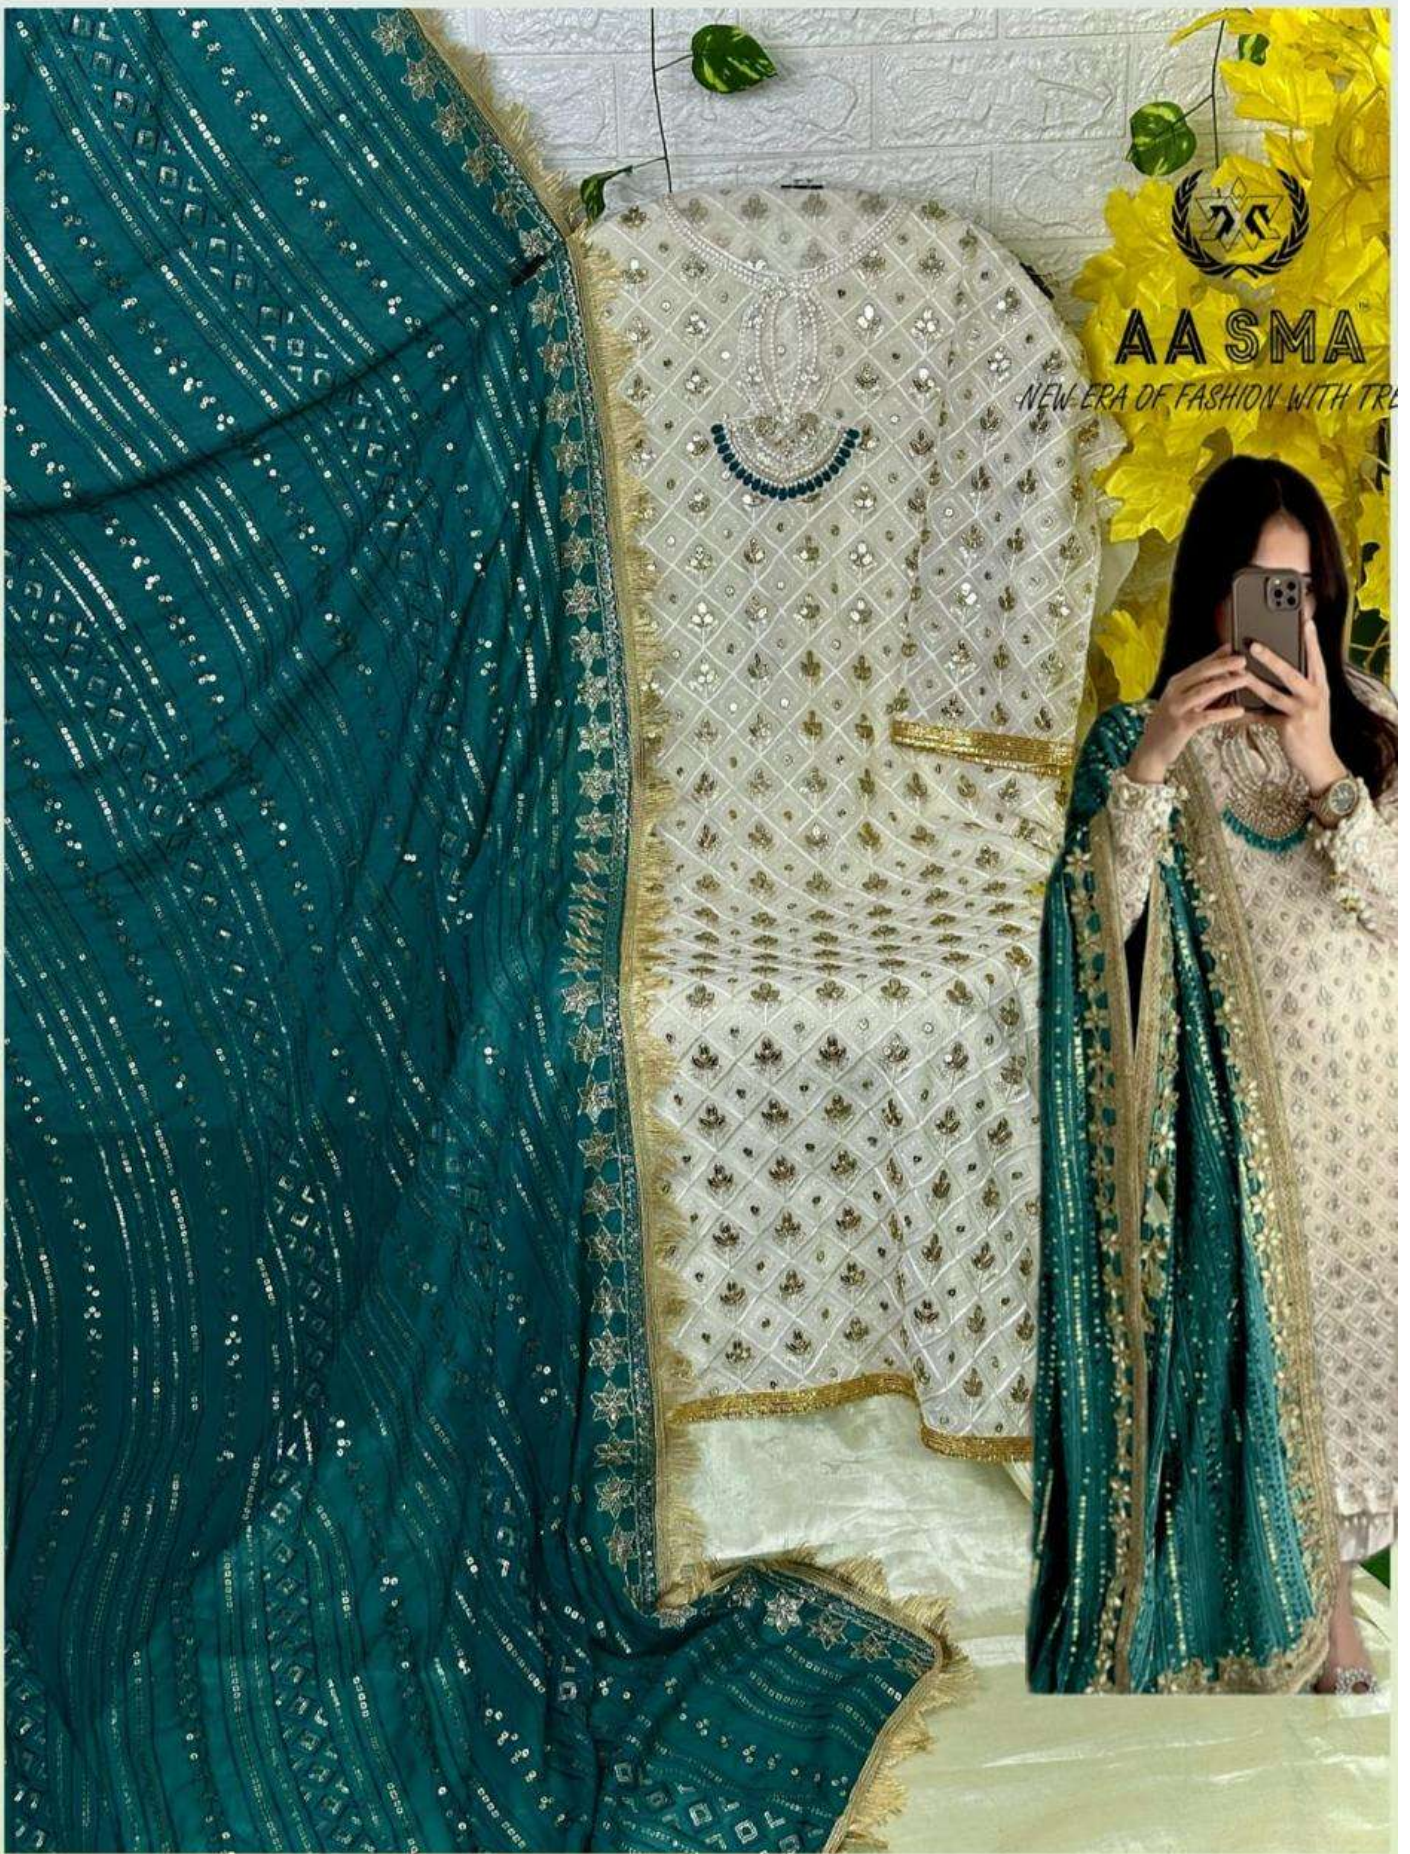

**AASMA**<sup>®</sup>

*NEW ERA OF FASHION WITH TRENDS*

**AASMA**  
**HIT BEAUTIFUL COLOURS**

**AA SMA**

NEW ERA OF FASHION WITH TRENDS

**TOP- PURE FOX GEORGETTE WITH HEAVY EMBROIDERY AND SEQUENCE WORK**

**BOTTOM/INNER- DULL SHANTOON**

**DUPATTA- PURE FOX GEORGETTE FANCY DUPATTA AND HEAVY EMBROIDERY**

7773

D.No:-208 A

**AA SMA**

*NEW ERA OF FASHION WITH TRE*

**AA SMA**

NEW ERA OF FASHION WITH TRENDS

TOP- PURE FOX GEORGETTE WITH HEAVY EMBROIDERY AND SEQUENCE WORK

**TOP- PURE FOX GEORGETTE WITH HEAVY EMBROIDERY AND SEQUENCE WORK**

**BOTTOM/INNER- DULL SHANTOON**

**DUPATTA- PURE FOX GEORGETTE FANCY DUPATTA AND HEAVY EMBROIDERY**

7773

D.No:-208 C

**AA SMA**

*NEW ERA OF FASHION WITH TREND*

**AA SMA**

NEW ERA OF FASHION WITH TRENDS

**TOP- PURE FOX GEORGETTE WITH HEAVY EMBROIDERY AND SEQUENCE WORK**

**BOTTOM/INNER- DULL SHANTOON**

**DUPATTA- PURE FOX GEORGETTE FANCY DUPATTA AND HEAVY EMBROIDERY**