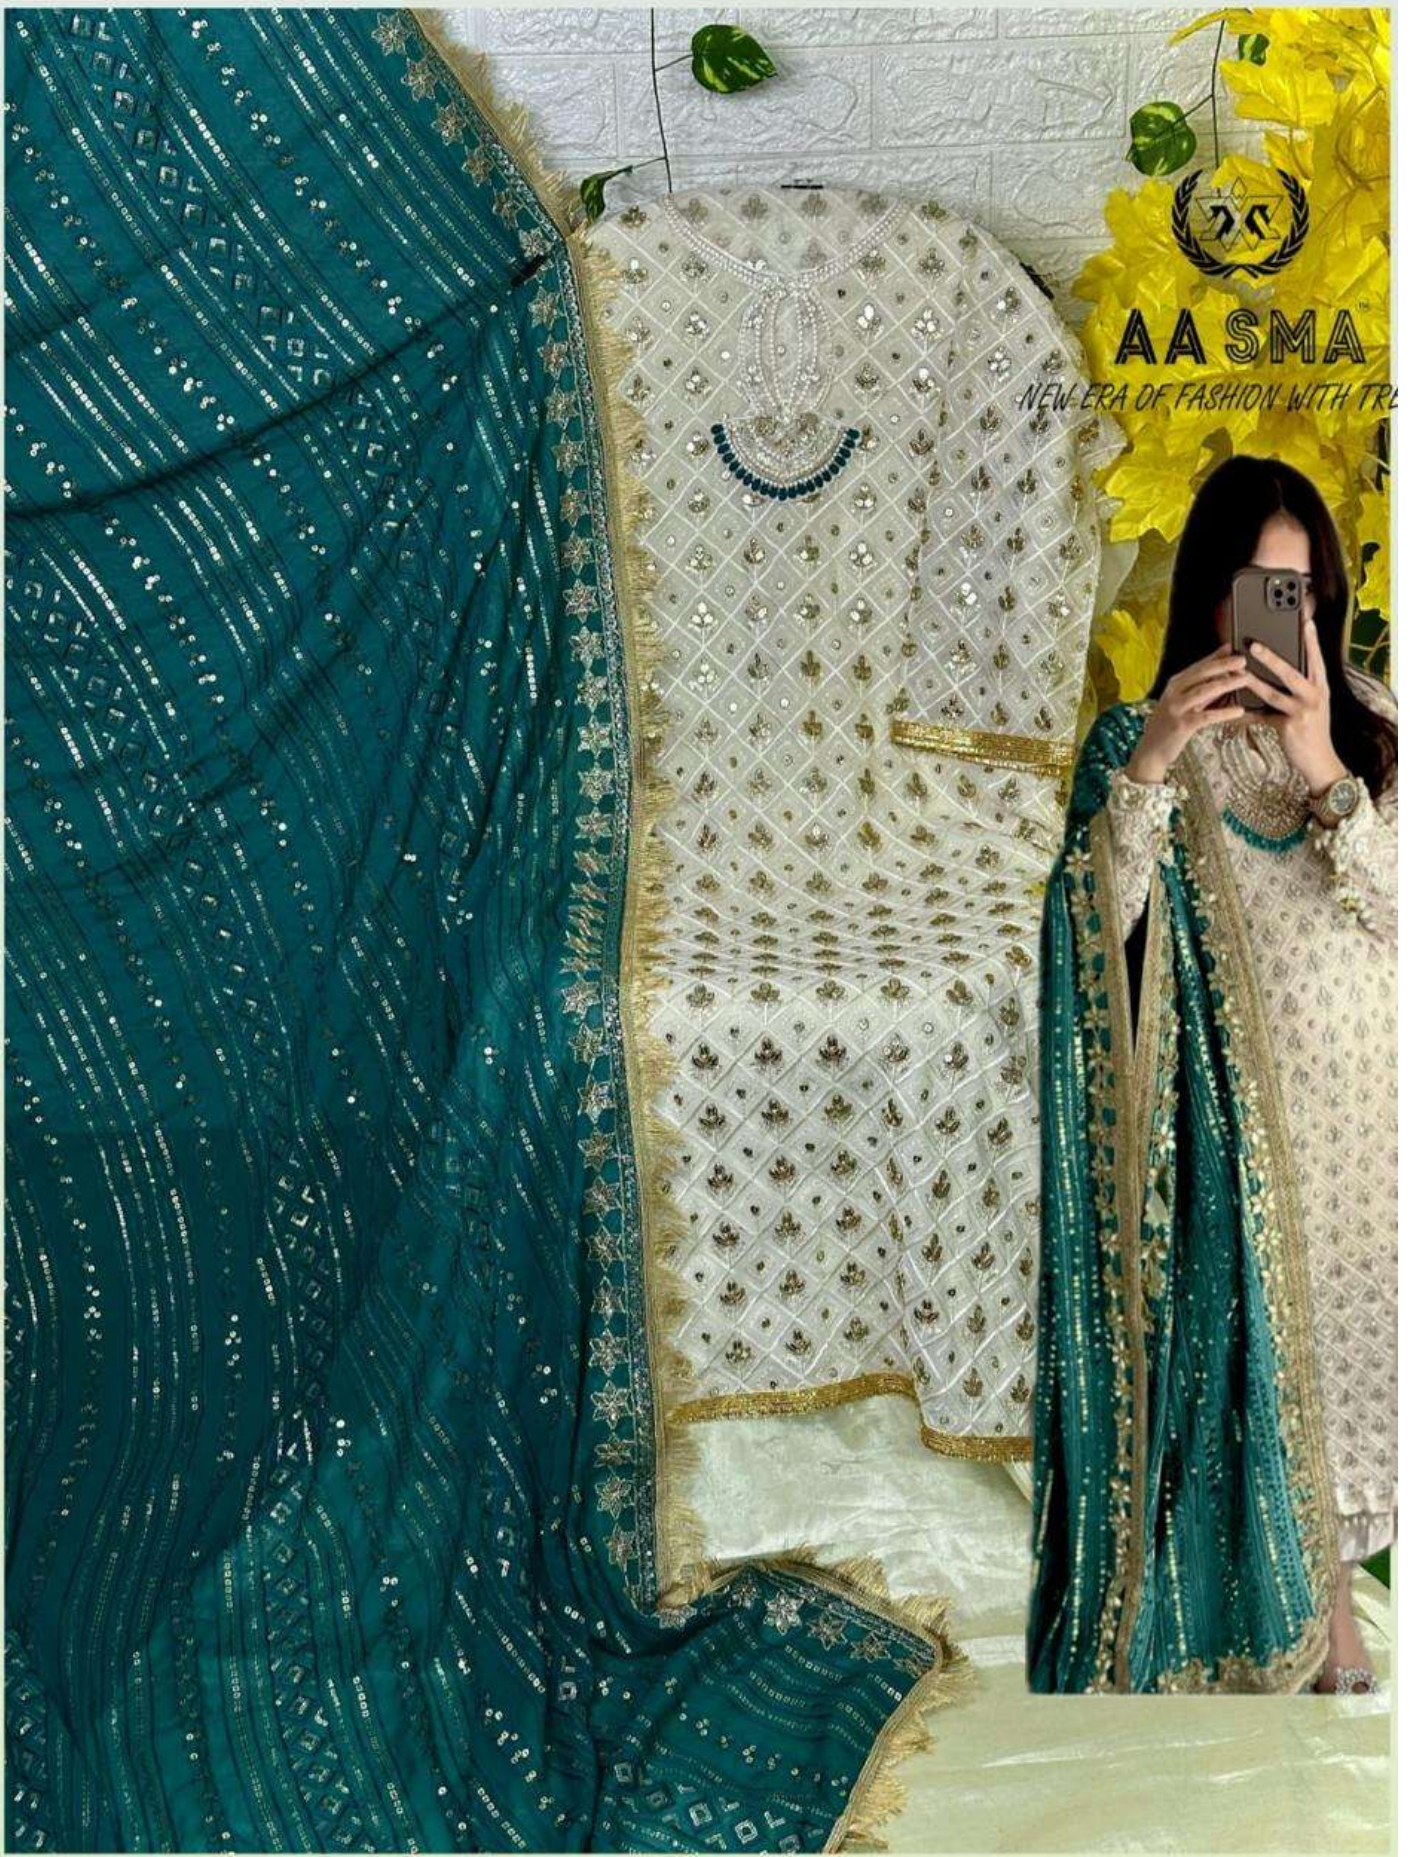

AASMA[®]

NEW ERA OF FASHION WITH TRENDS

AASMA
HIT BEAUTIFUL COLOURS

AA SMA

NEW ERA OF FASHION WITH TRENDS

TOP- PURE FOX GEORGETTE WITH HEAVY EMBROIDERY AND SEQUENCE WORK

BOTTOM/INNER- DULL SHANTOON

DUPATTA- PURE FOX GEORGETTE FANCY DUPATTA AND HEAVY EMBROIDERY

7773

D.No:-208 A

AA SMA

NEW ERA OF FASHION WITH TRE

AA SMA

NEW ERA OF FASHION WITH TRENDS

TOP- PURE FOX GEORGETTE WITH HEAVY EMBROIDERY AND SEQUENCE WORK

BOTTOM/INNER- DULL SHANTOON

DUPATTA- PURE FOX GEORGETTE FANCY DUPATTA AND HEAVY EMBROIDERY

7773

D.No:-208 B

AA SMA

NEW ERA OF FASHION WITH TREND

AA SMA

NEW ERA OF FASHION WITH TRENDS

TOP- PURE FOX GEORGETTE WITH HEAVY EMBROIDERY AND SEQUENCE WORK

TOP- PURE FOX GEORGETTE WITH HEAVY EMBROIDERY AND SEQUENCE WORK

BOTTOM/INNER- DULL SHANTOON

DUPATTA- PURE FOX GEORGETTE FANCY DUPATTA AND HEAVY EMBROIDERY

7773

D.No:-208 D

AA SMA

NEW ERA OF FASHION WITH TREND