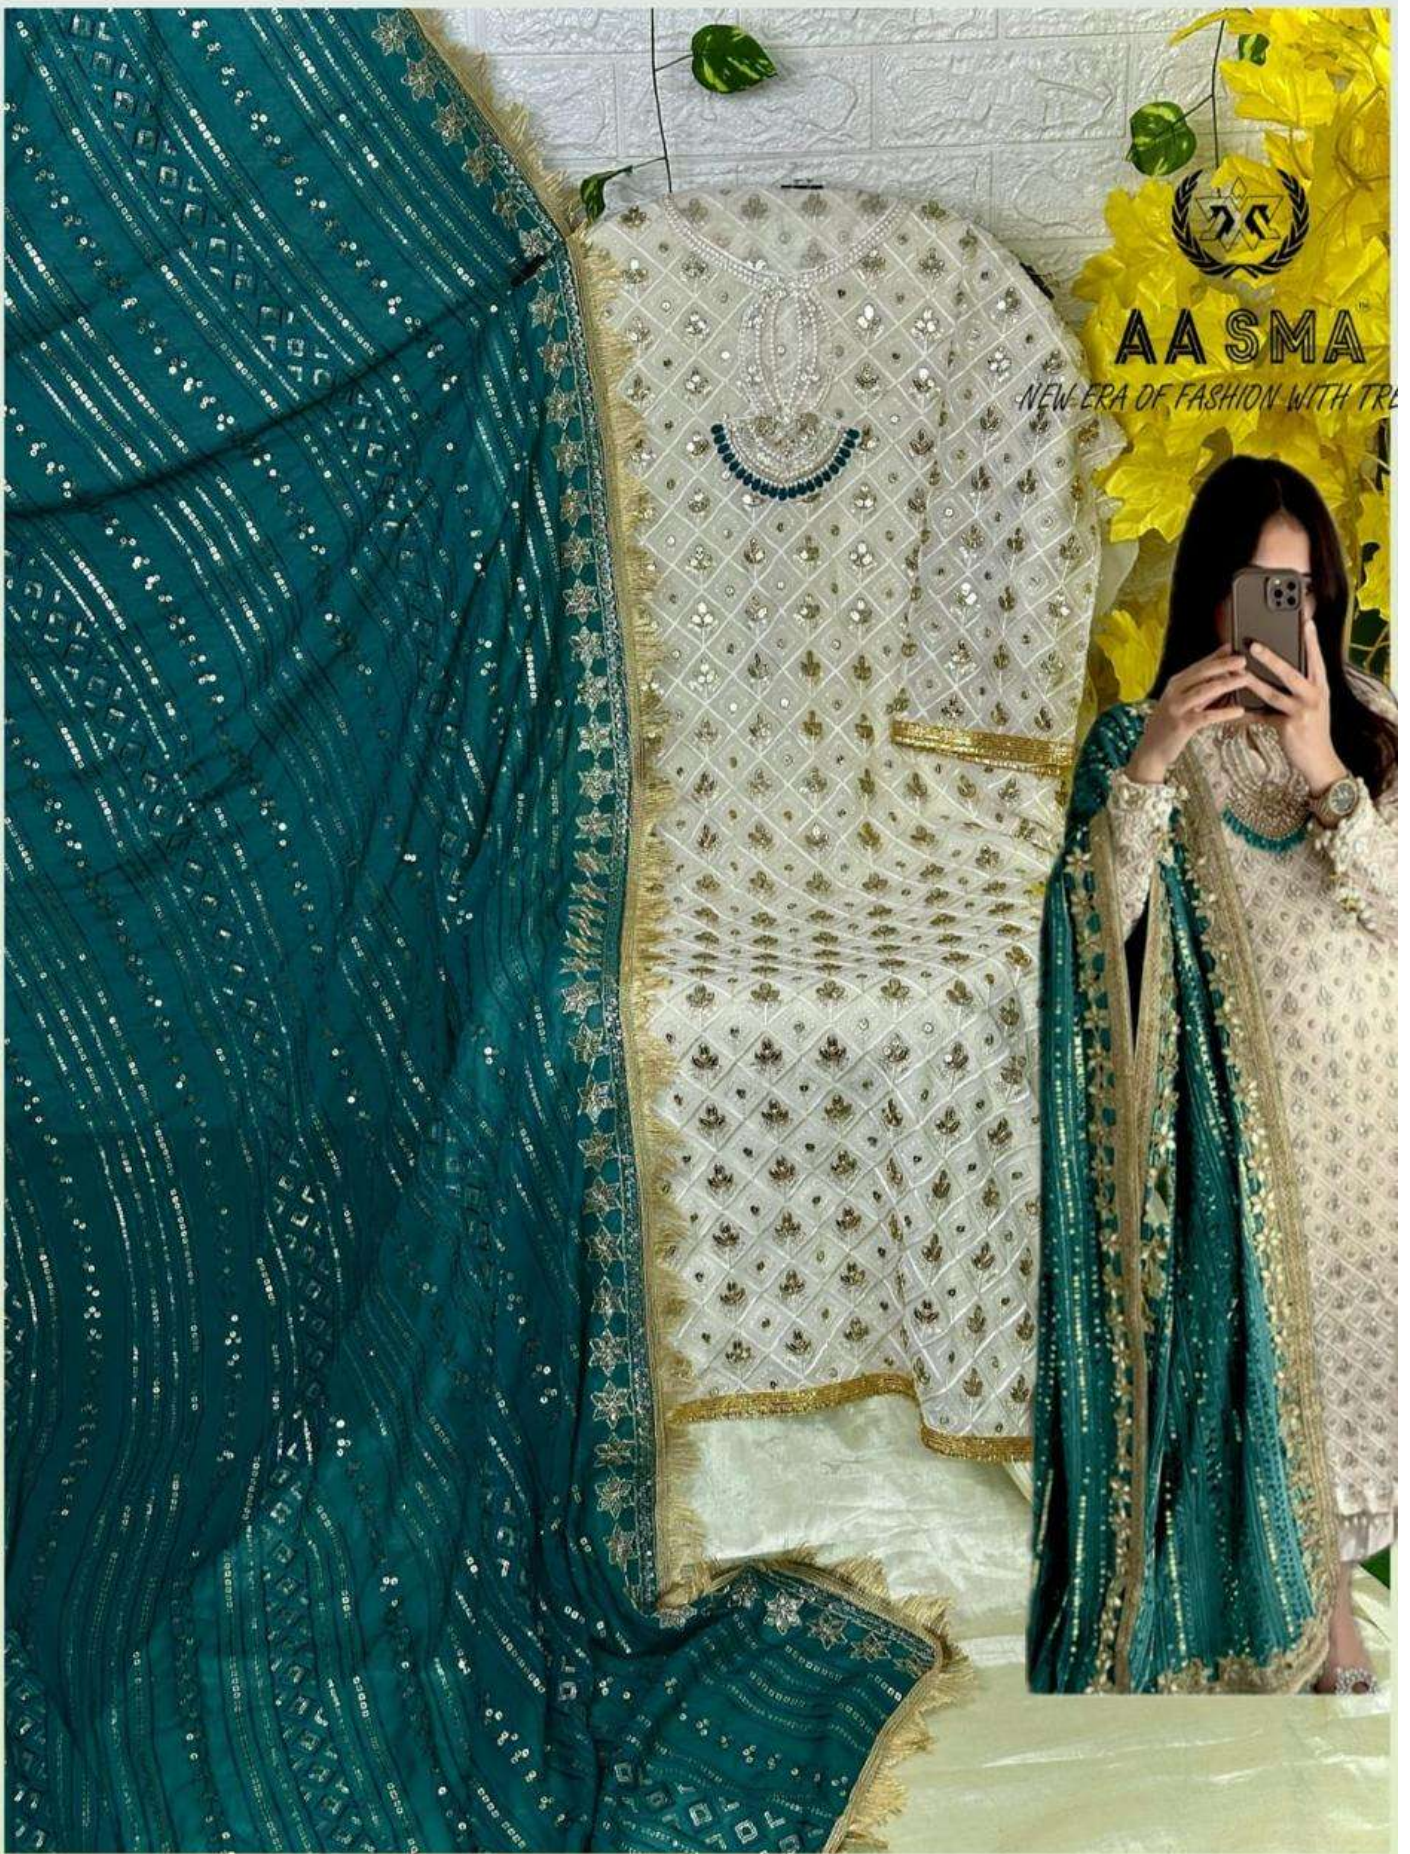

AASMA[®]

NEW ERA OF FASHION WITH TRENDS

AASMA
HIT BEAUTIFUL COLOURS

AA Sma

NEW ERA OF FASHION WITH TRENDS

TOP- PURE FOX GEORGETTE WITH HEAVY EMBROIDERY AND SEQUENCE WORK

BOTTOM/INNER- DULL SHANTOON

DUPATTA- PURE FOX GEORGETTE FANCY DUPATTA AND HEAVY EMBROIDERY

7773

D.No:-208 A

AA SMA

NEW ERA OF FASHION WITH TRE

AA SMA

NEW ERA OF FASHION WITH TRENDS

TOP- PURE FOX GEORGETTE WITH HEAVY EMBROIDERY AND SEQUENCE WORK

BOTTOM/INNER- DULL SHANTOON

DUPATTA- PURE FOX GEORGETTE FANCY DUPATTA AND HEAVY EMBROIDERY

7773

D.No:-208 B

AA SMA

NEW ERA OF FASHION WITH TREND

AA SMA

NEW ERA OF FASHION WITH TRENDS

TOP- PURE FOX GEORGETTE WITH HEAVY EMBROIDERY AND SEQUENCE WORK

TOP- PURE FOX GEORGETTE WITH HEAVY EMBROIDERY AND SEQUENCE WORK

BOTTOM/INNER- DULL SHANTOON

DUPATTA- PURE FOX GEORGETTE FANCY DUPATTA AND HEAVY EMBROIDERY

7773

D.No:-208 D

AA SMA

NEW ERA OF FASHION WITH TREND