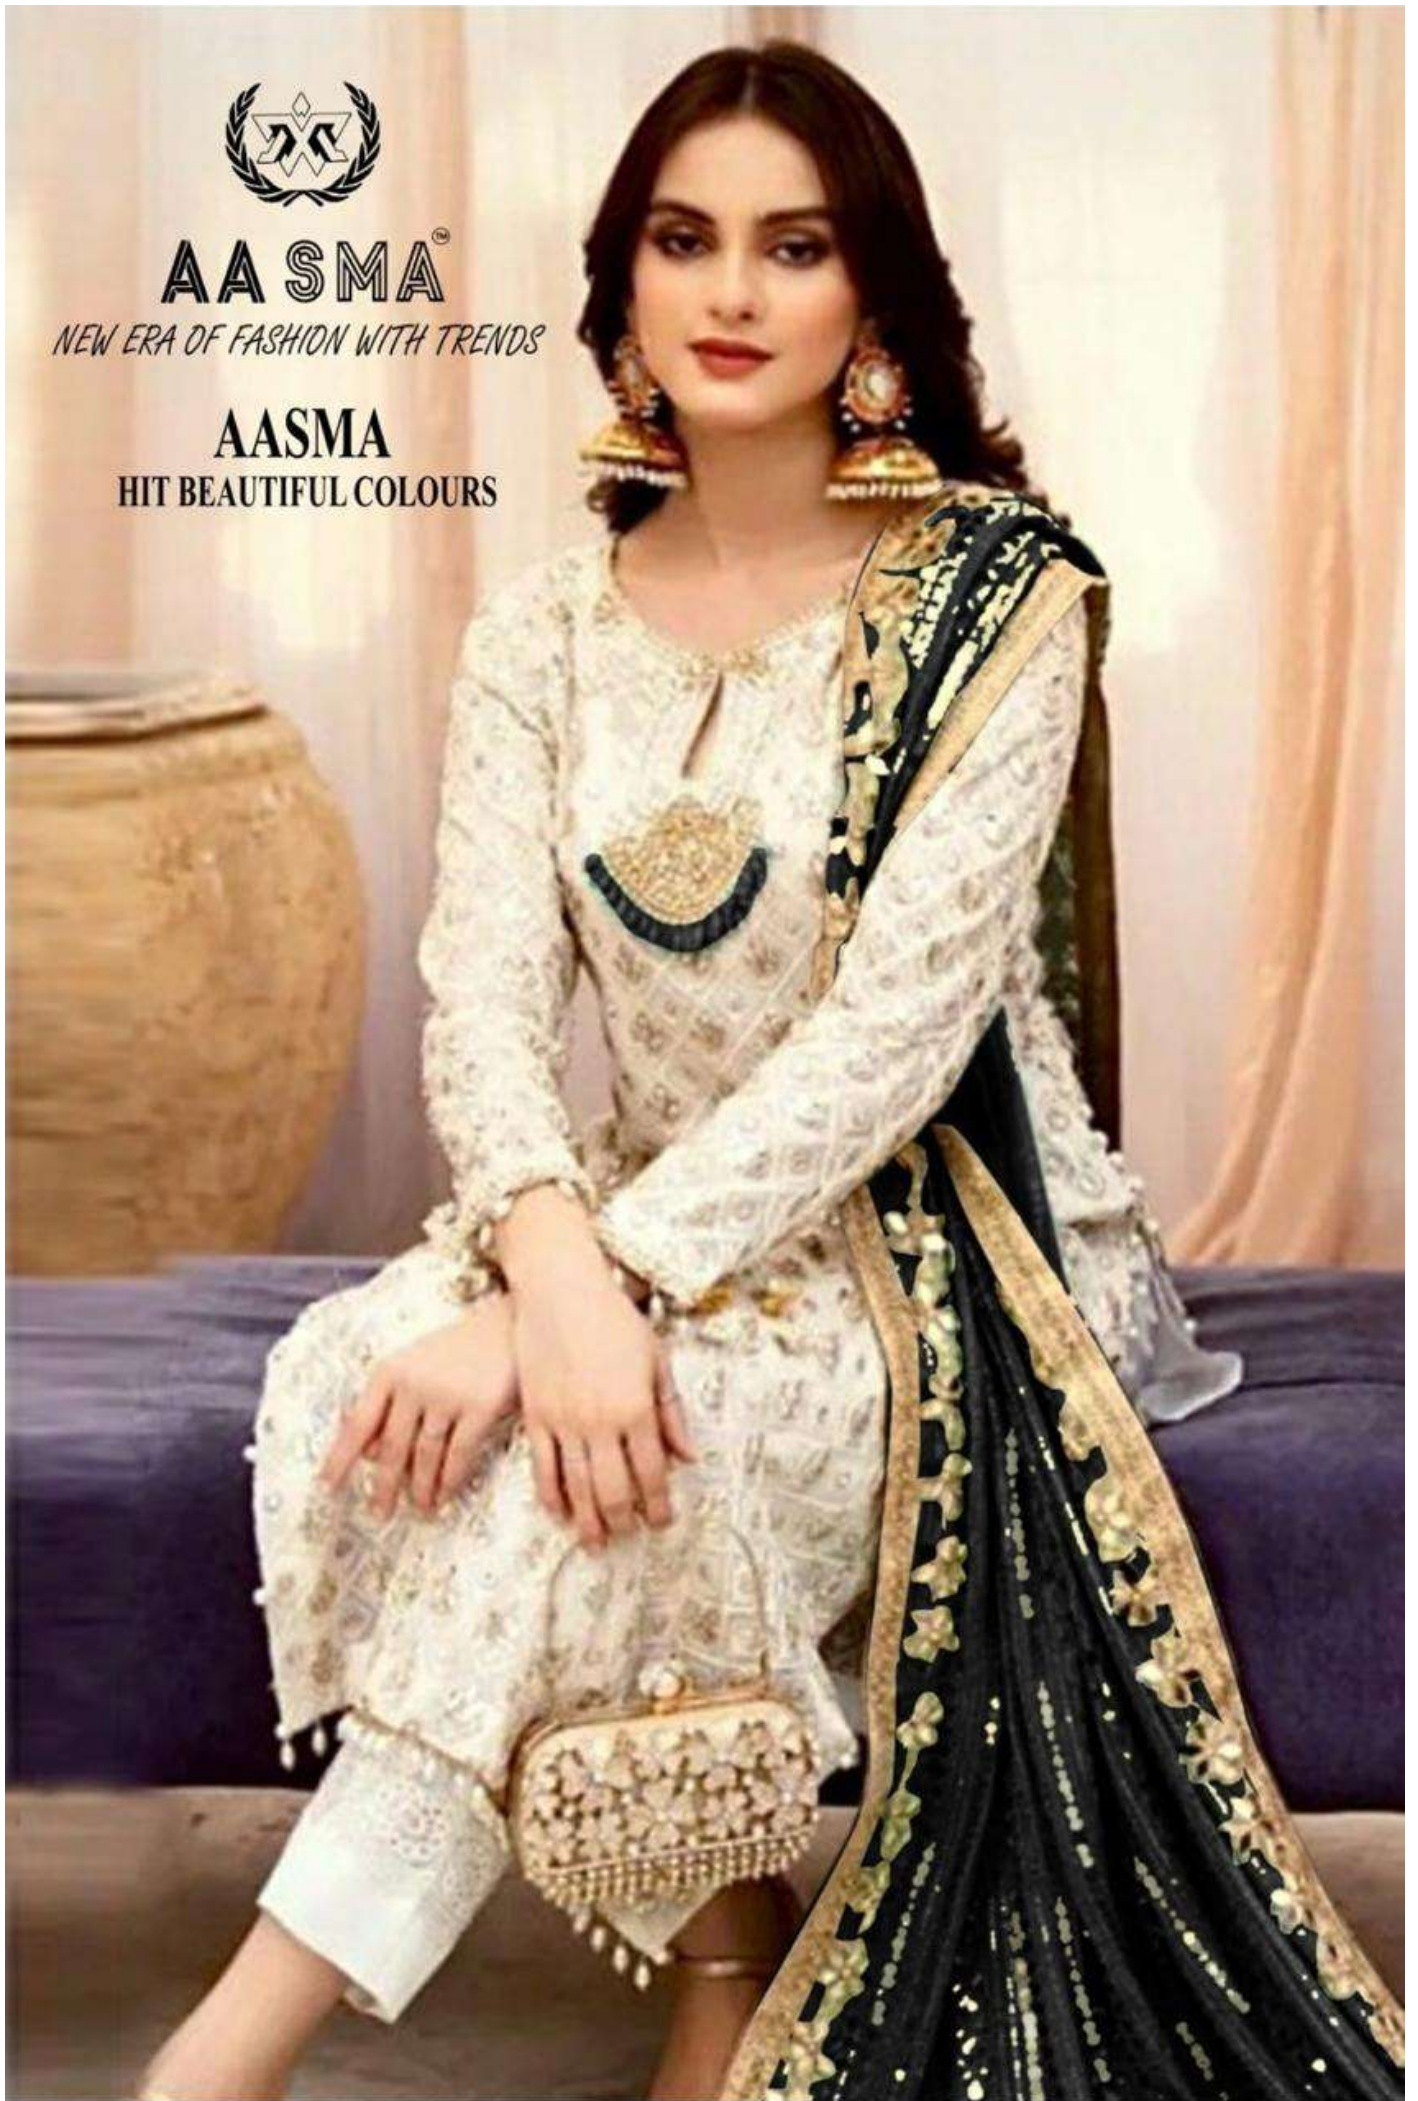

AASMA[®]

NEW ERA OF FASHION WITH TRENDS

AASMA
HIT BEAUTIFUL COLOURS

AA SMA

NEW ERA OF FASHION WITH TRENDS

TOP- PURE FOX GEORGETTE WITH HEAVY EMBROIDERY AND SEQUENCE WORK

BOTTOM/INNER- DULL SHANTOON

DUPATTA- PURE FOX GEORGETTE FANCY DUPATTA AND HEAVY EMBROIDERY

7773

D.No:-208 A

AA SMA

NEW ERA OF FASHION WITH TRE

AA SMA

NEW ERA OF FASHION WITH TRENDS

TOP- PURE FOX GEORGETTE WITH HEAVY EMBROIDERY AND SEQUENCE WORK

BOTTOM/INNER- DULL SHANTOON