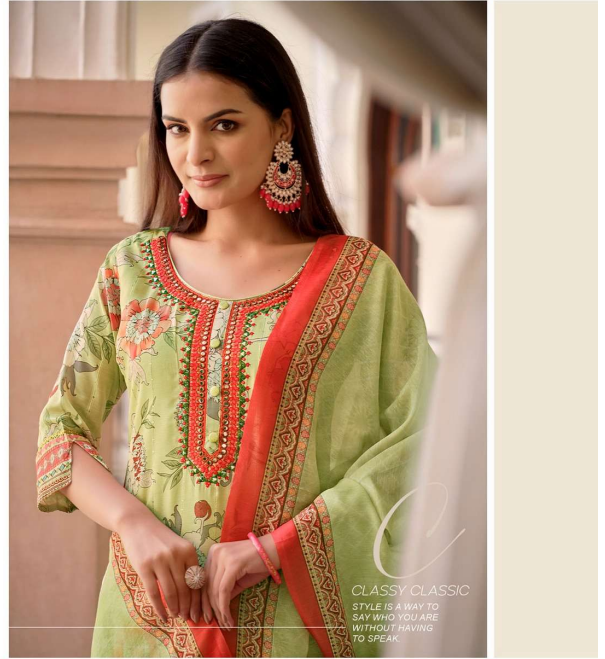

# MEHNOOR

DELECTABLE STYLE

FASHION IS WHAT  
YOU'RE OFFERED  
FOUR TIMES A  
YEAR BY DESIGN-  
ERS AND STYLE IS  
WHAT YOU CHOOSE

15911

**LILY&LALI**  
GULS PRIDE  
A PRODUCT OF **firoz** GROUP

15913

CLASSY CLASSIC  
STYLE IS A WAY TO  
SAY WHO YOU ARE  
WITHOUT HAVING  
TO SPEAK.

LILY & LALI®  
GULS PRIDE  
A PRODUCT OF FIONA GROUP

15914

LILY&LALI®  
GULS PRIDE  
A PRODUCT OF VIONA GROUP

TRADITIONAL FLAIR  
THE FORMAL IS THE  
MOST PERFECT  
DOLL THAT WE HAVE  
DRESSED WITH  
GLORY AND  
RAJAN