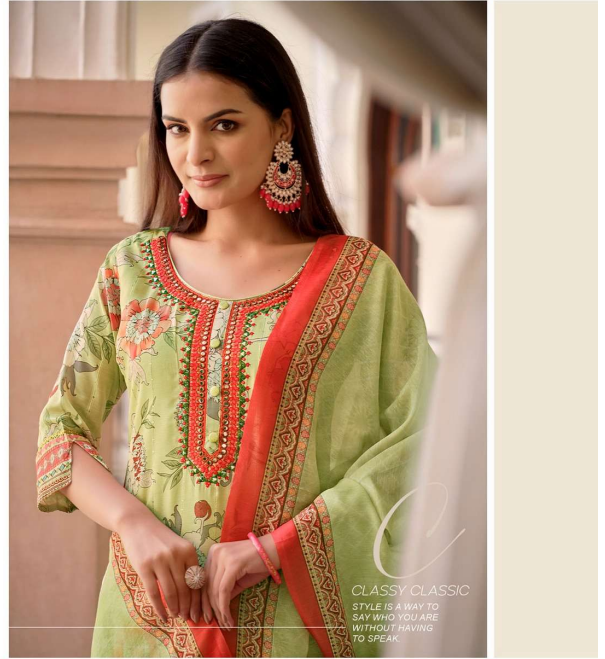

CLASSY CLASSIC
STYLE IS A WAY TO
SAY WHO YOU ARE
WITHOUT HAVING
TO SPEAK.

LILY & LALI®
GULS PRIDE
A PRODUCT OF FIONA GROUP