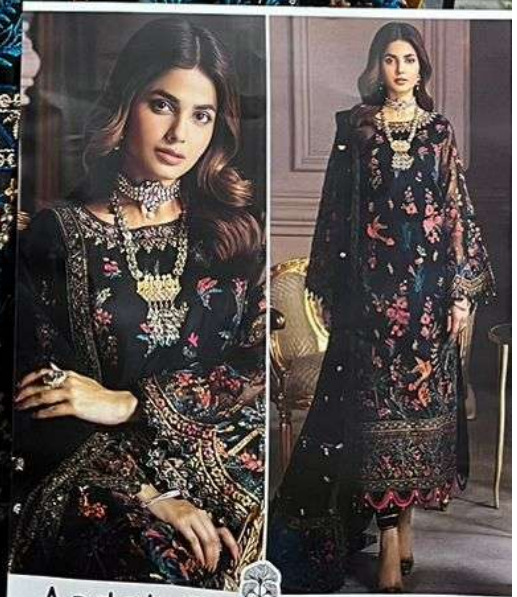

Aadab
Vol-1

ZAHA

D.No.10205

TOP Faux Georgette
with Embroidery

BOTTOM-INNER Dull santoon

DUPATTA Georgette
with Embroidery

Aadab
Vol-1

ZAHA

D.No.10205

TOP Faux Georgette
with Embroidery

BOTTOM-INNER Dull santoon

DUPATTA Georgette
with Embroidery

Aadab Vol-1 **ZAHA** D.No.10205
TOP Faux Georgette with Embroidery BOTTOM-INNER Dull santoon DUPATTA Nazmi with Embroidery